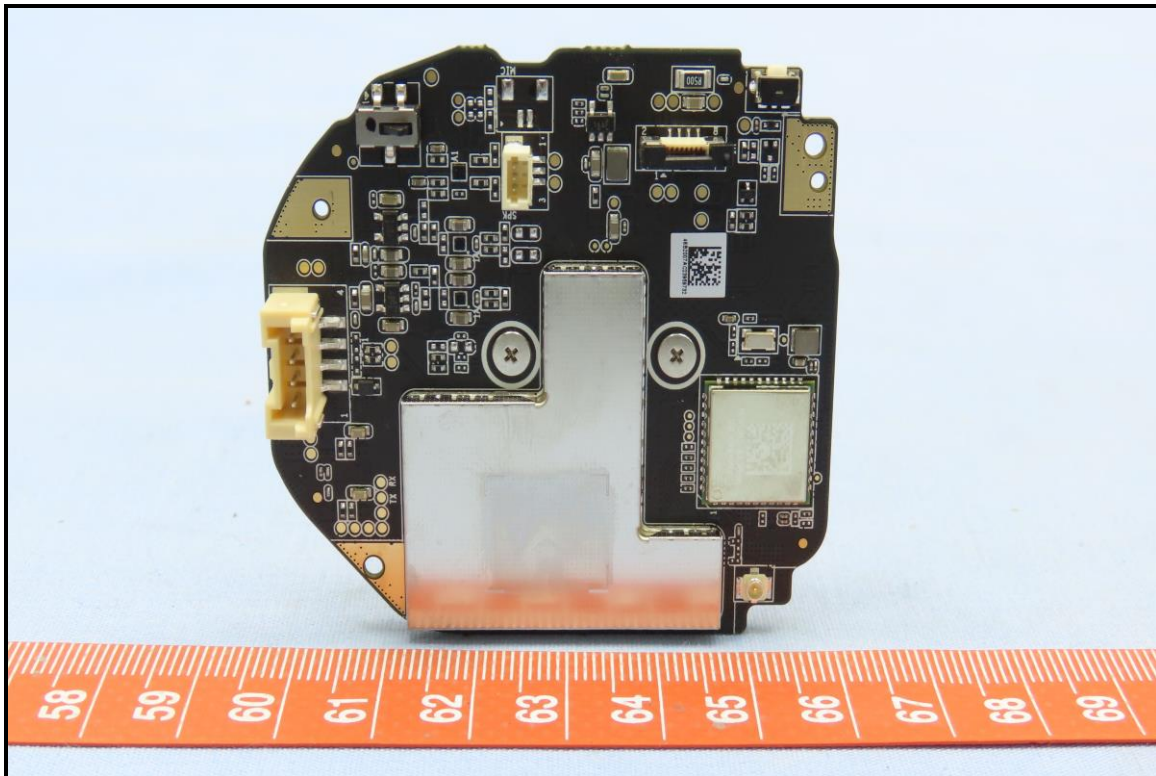

CONSTRUCTION PHOTOS OF EUT

Brand : Chamberlain / Model : GDOCAM3

BUREAU
VERITAS

BUREAU
VERITAS