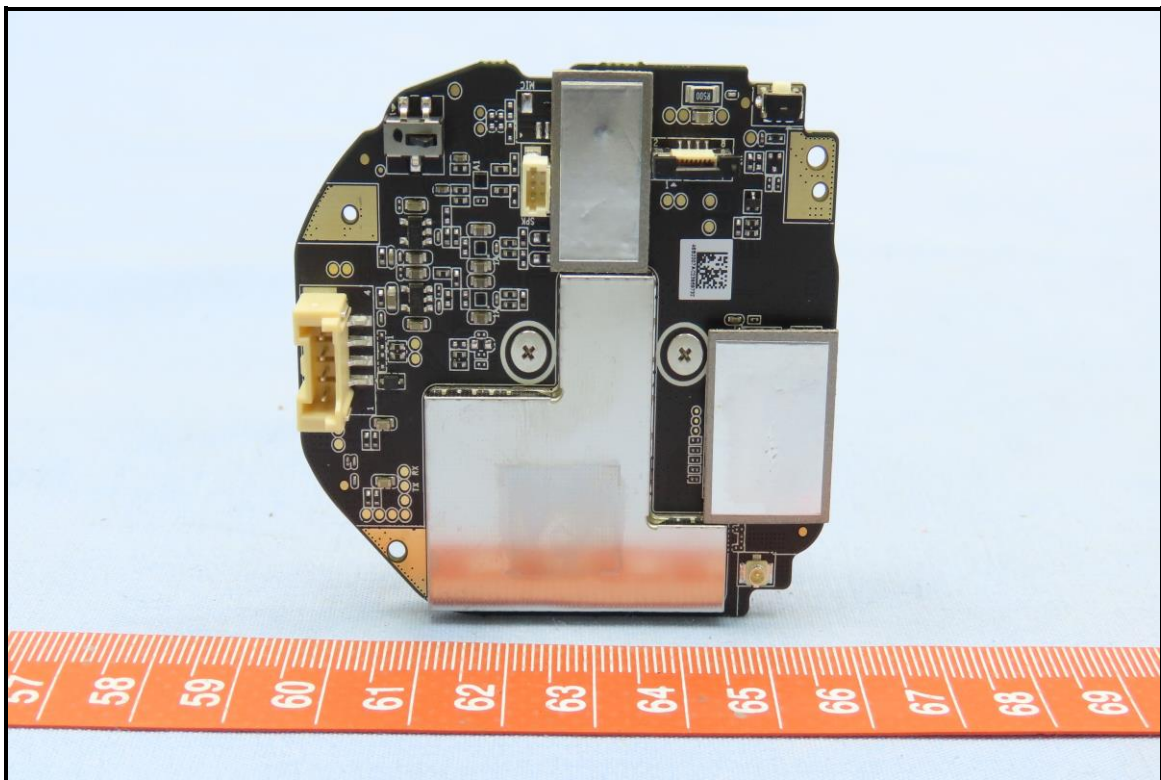

CONSTRUCTION PHOTOS OF EUT

Brand : Chamberlain / Model : GDOCAM3

BUREAU
VERITAS

BUREAU
VERITAS