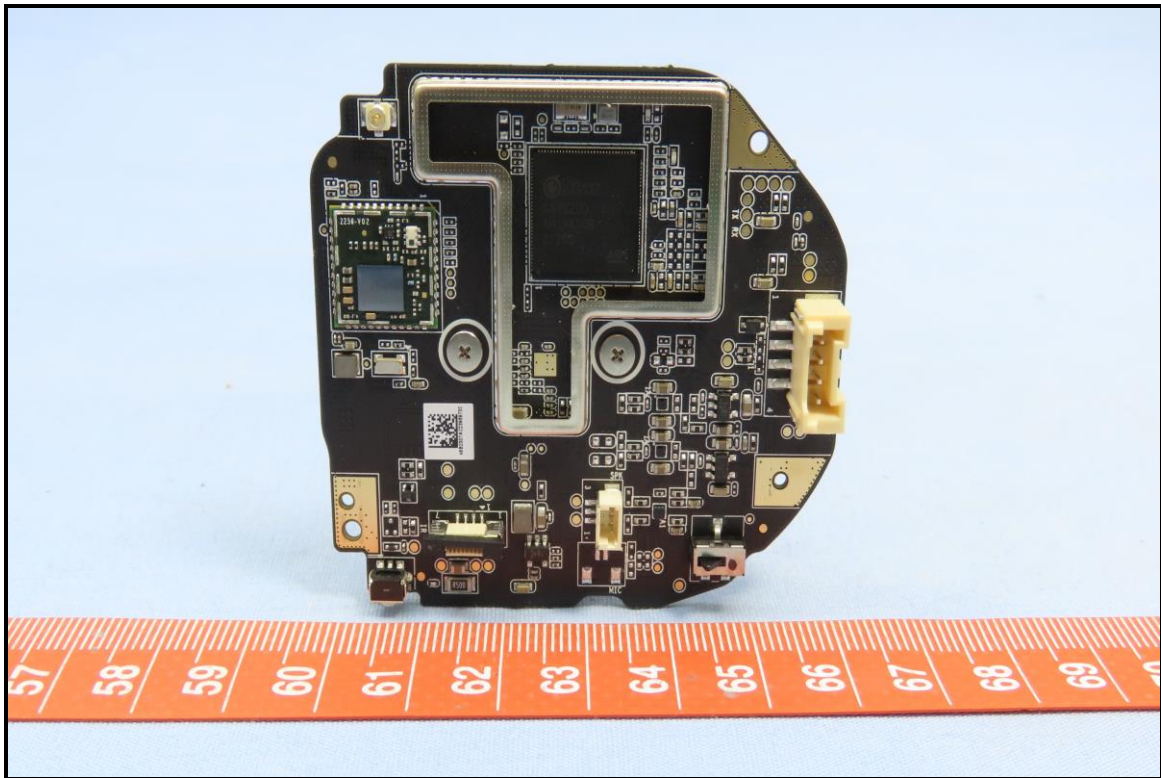

CONSTRUCTION PHOTOS OF EUT

Brand : Chamberlain / Model : GDOCAM3

BUREAU
VERITAS

BUREAU
VERITAS