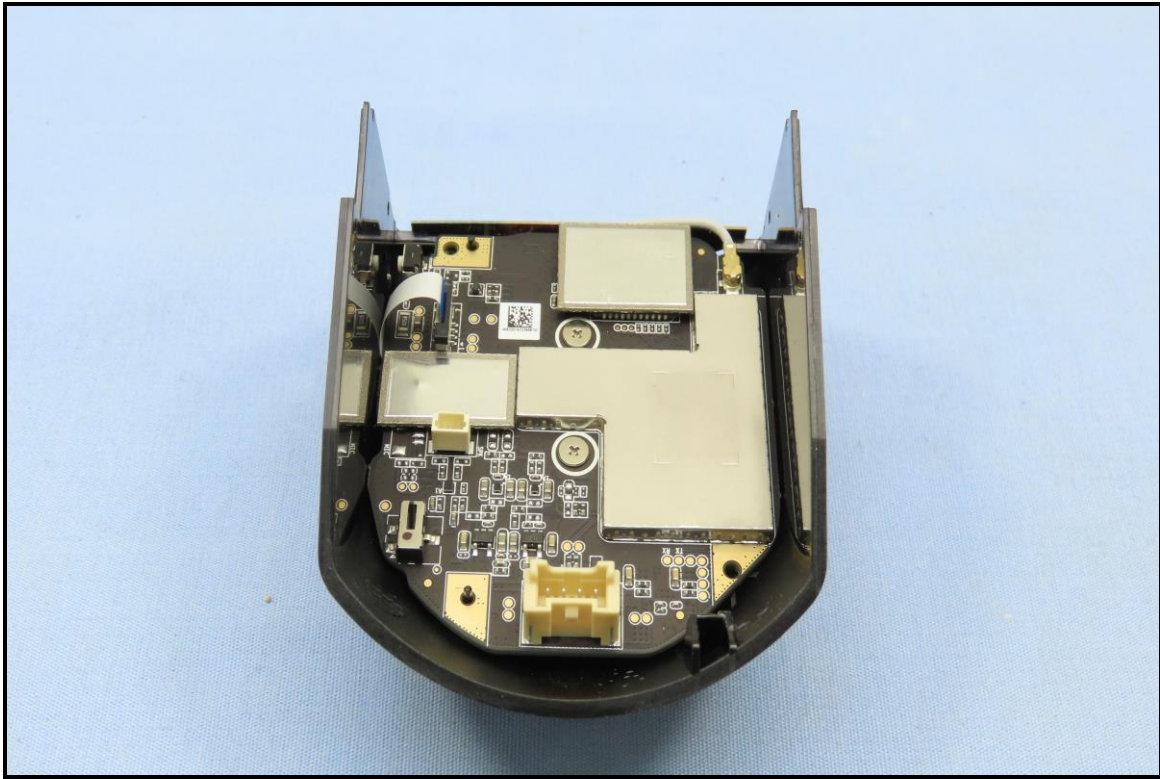

CONSTRUCTION PHOTOS OF EUT

Brand : Chamberlain / Model : GDOCAM3

BUREAU
VERITAS

BUREAU
VERITAS