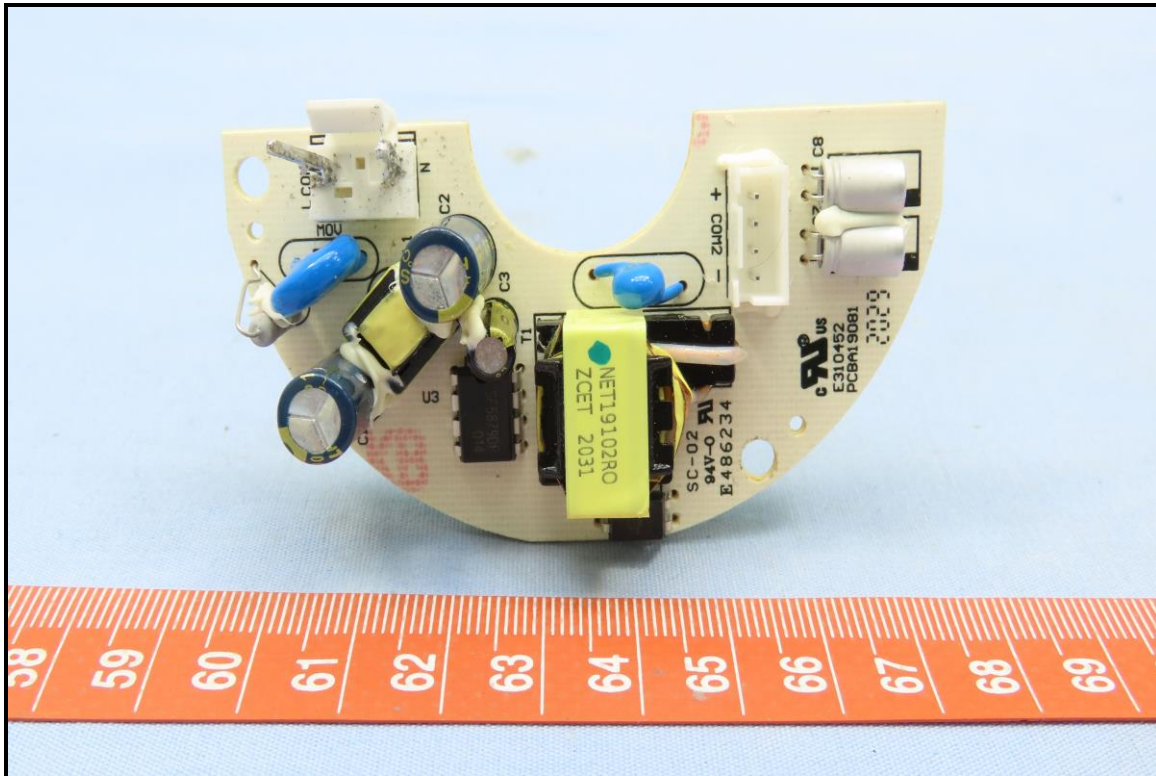

CONSTRUCTION PHOTOS OF EUT

Brand : Chamberlain / Model : GDOCAM3

BUREAU
VERITAS

BUREAU
VERITAS