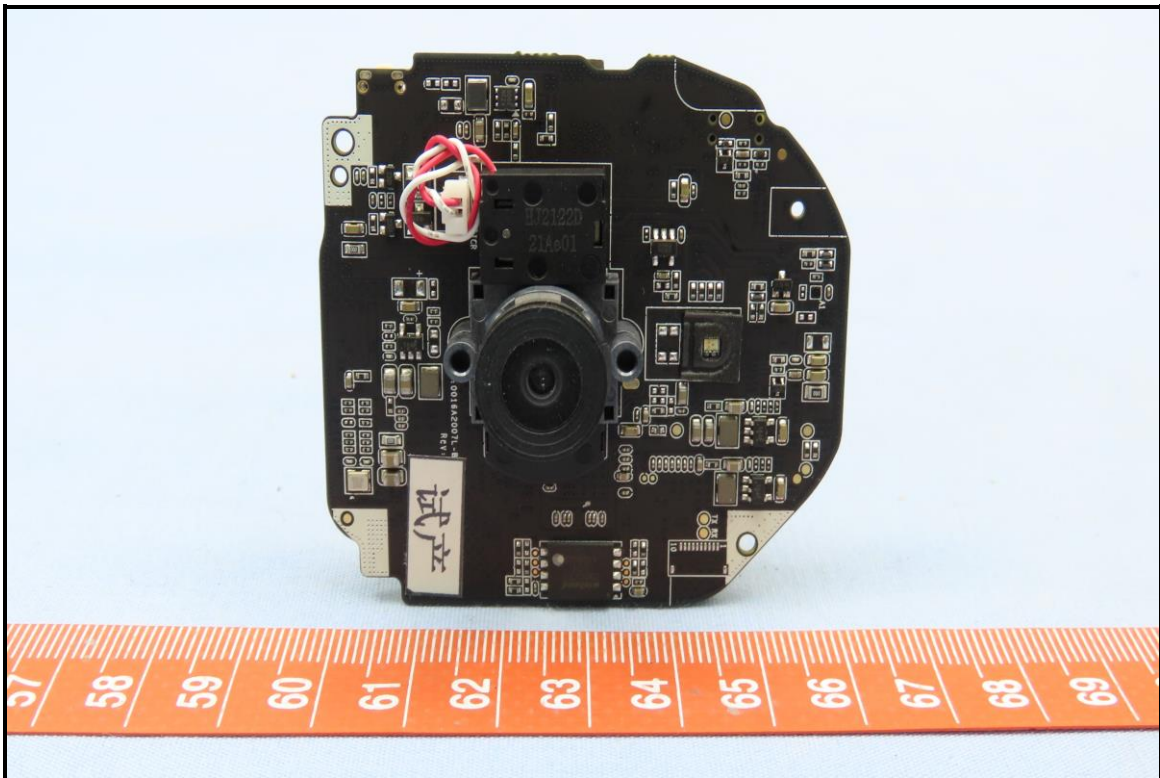

CONSTRUCTION PHOTOS OF EUT

Brand : Chamberlain / Model : GDOCAM3

BUREAU
VERITAS

BUREAU
VERITAS