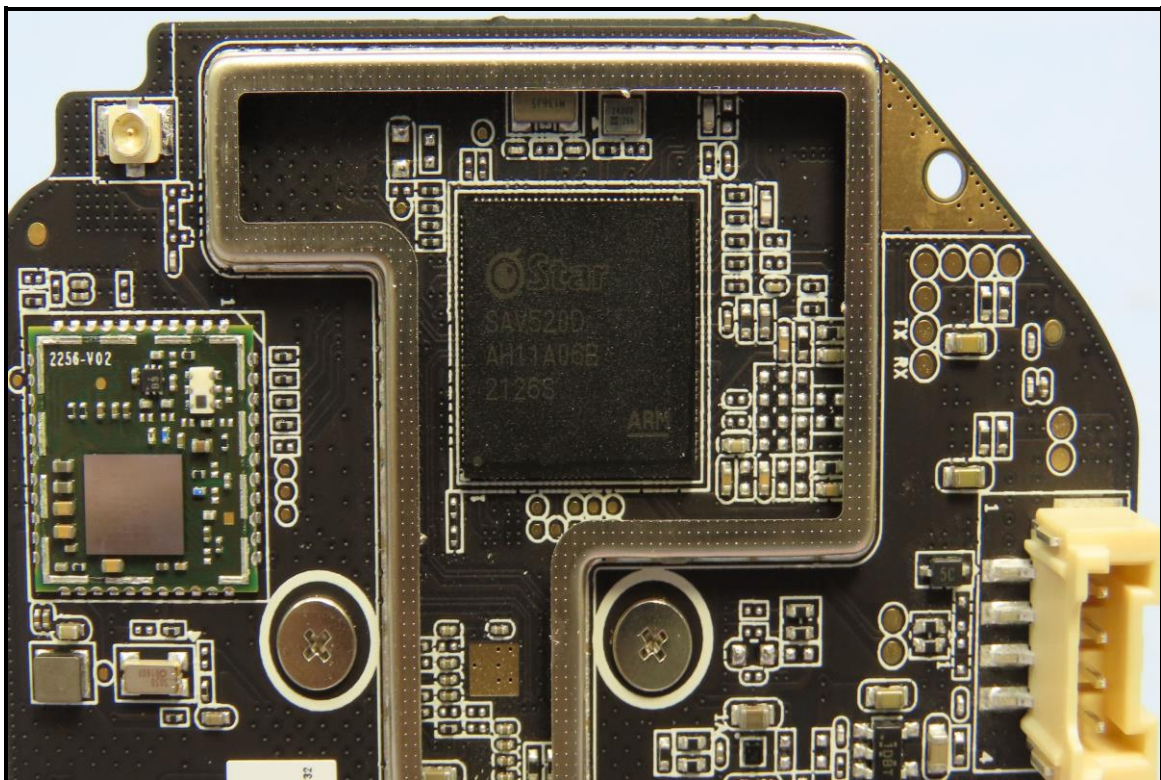

CONSTRUCTION PHOTOS OF EUT

Brand : Chamberlain / Model : GDOCAM3

BUREAU
VERITAS

BUREAU
VERITAS