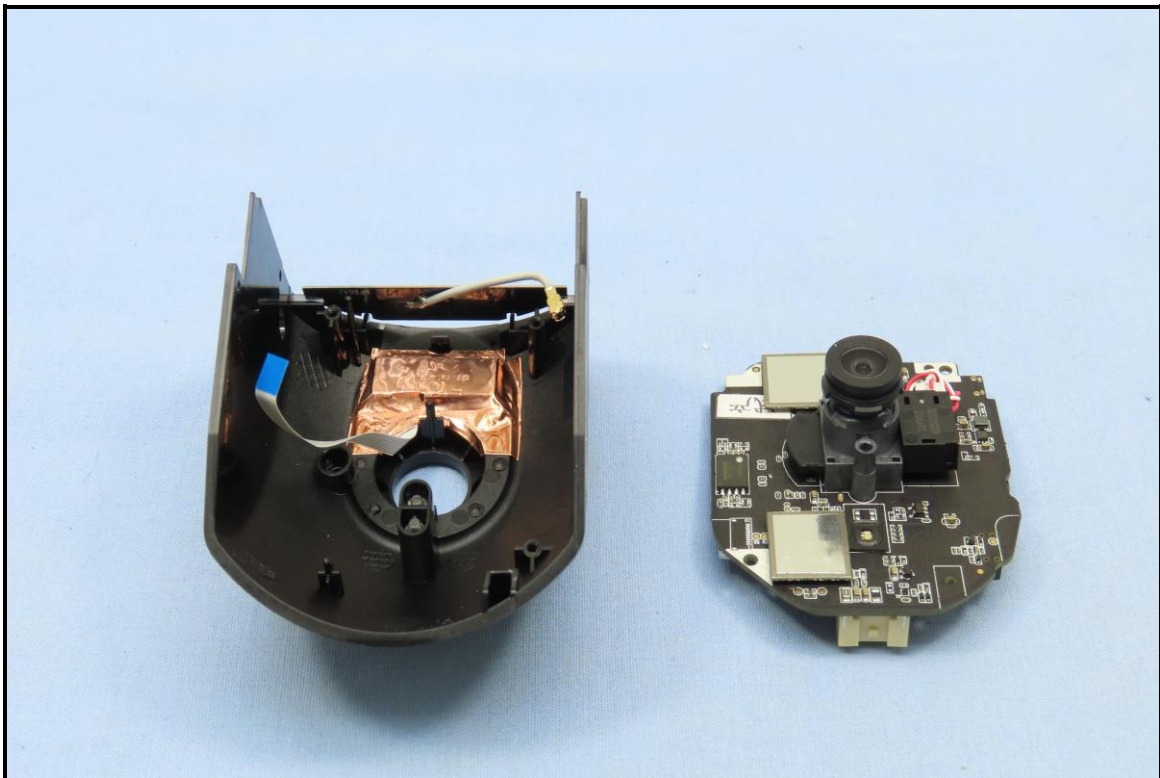

CONSTRUCTION PHOTOS OF EUT

Brand : Chamberlain / Model : GDOCAM3

BUREAU
VERITAS

BUREAU
VERITAS