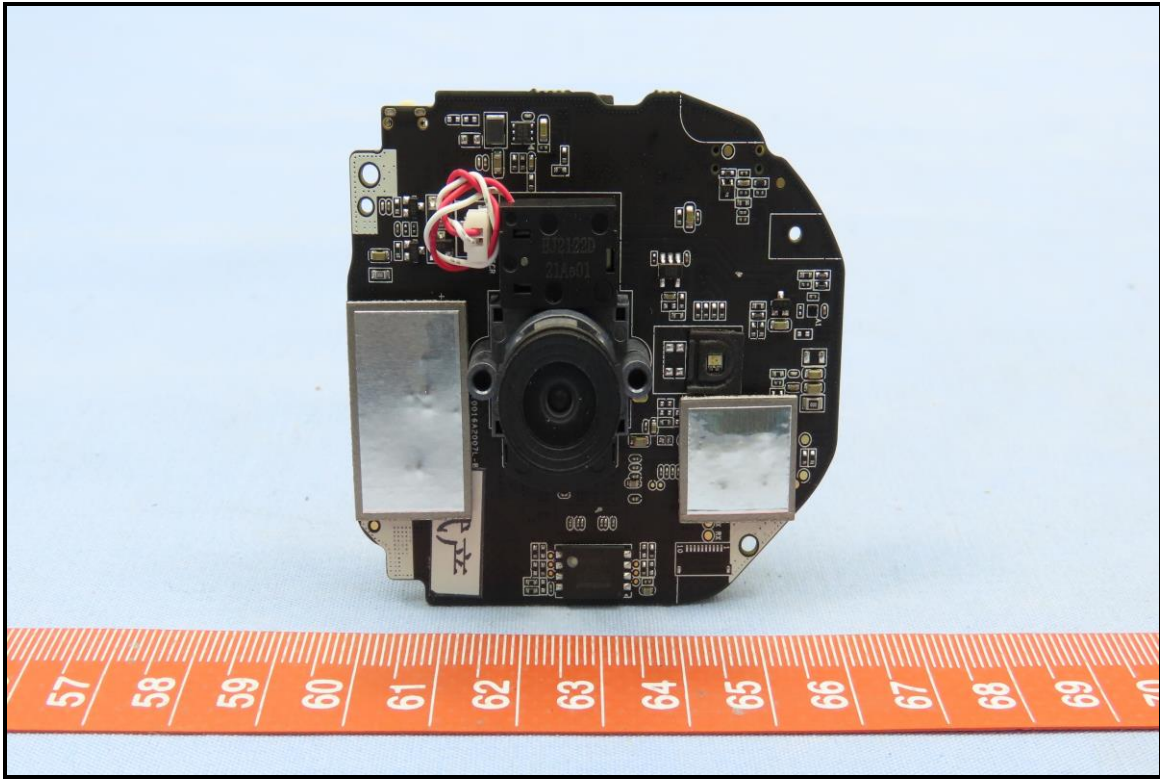

CONSTRUCTION PHOTOS OF EUT

Brand : Chamberlain / Model : GDOCAM3

BUREAU
VERITAS

BUREAU
VERITAS