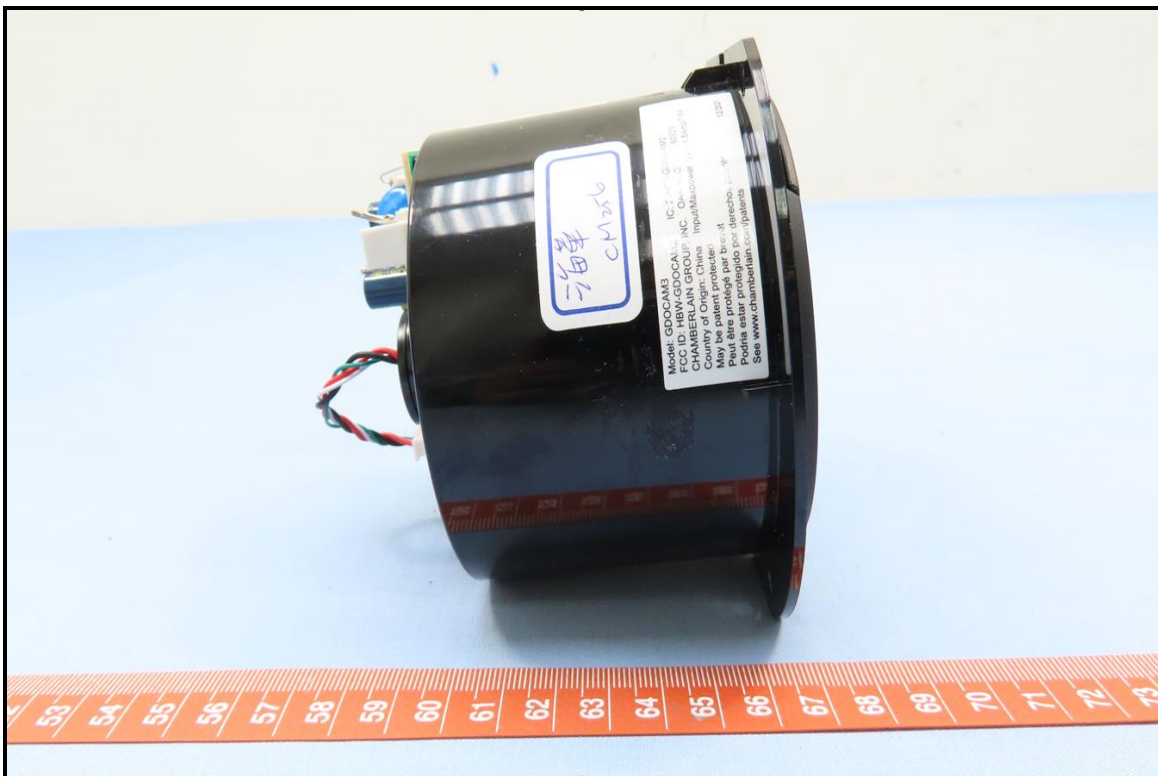

BUREAU
VERITAS

CONSTRUCTION PHOTOS OF EUT

Brand : Chamberlain / Model : GDOCAM3

Model: GDOCAM3
FCC ID: GDOCAM3
Chamberlain Group, Inc.
Country of Origin: China
May be patent pending in other countries.
Please refer to the product manual for details.
See www.chamberlain.com for patents.

海
CM306