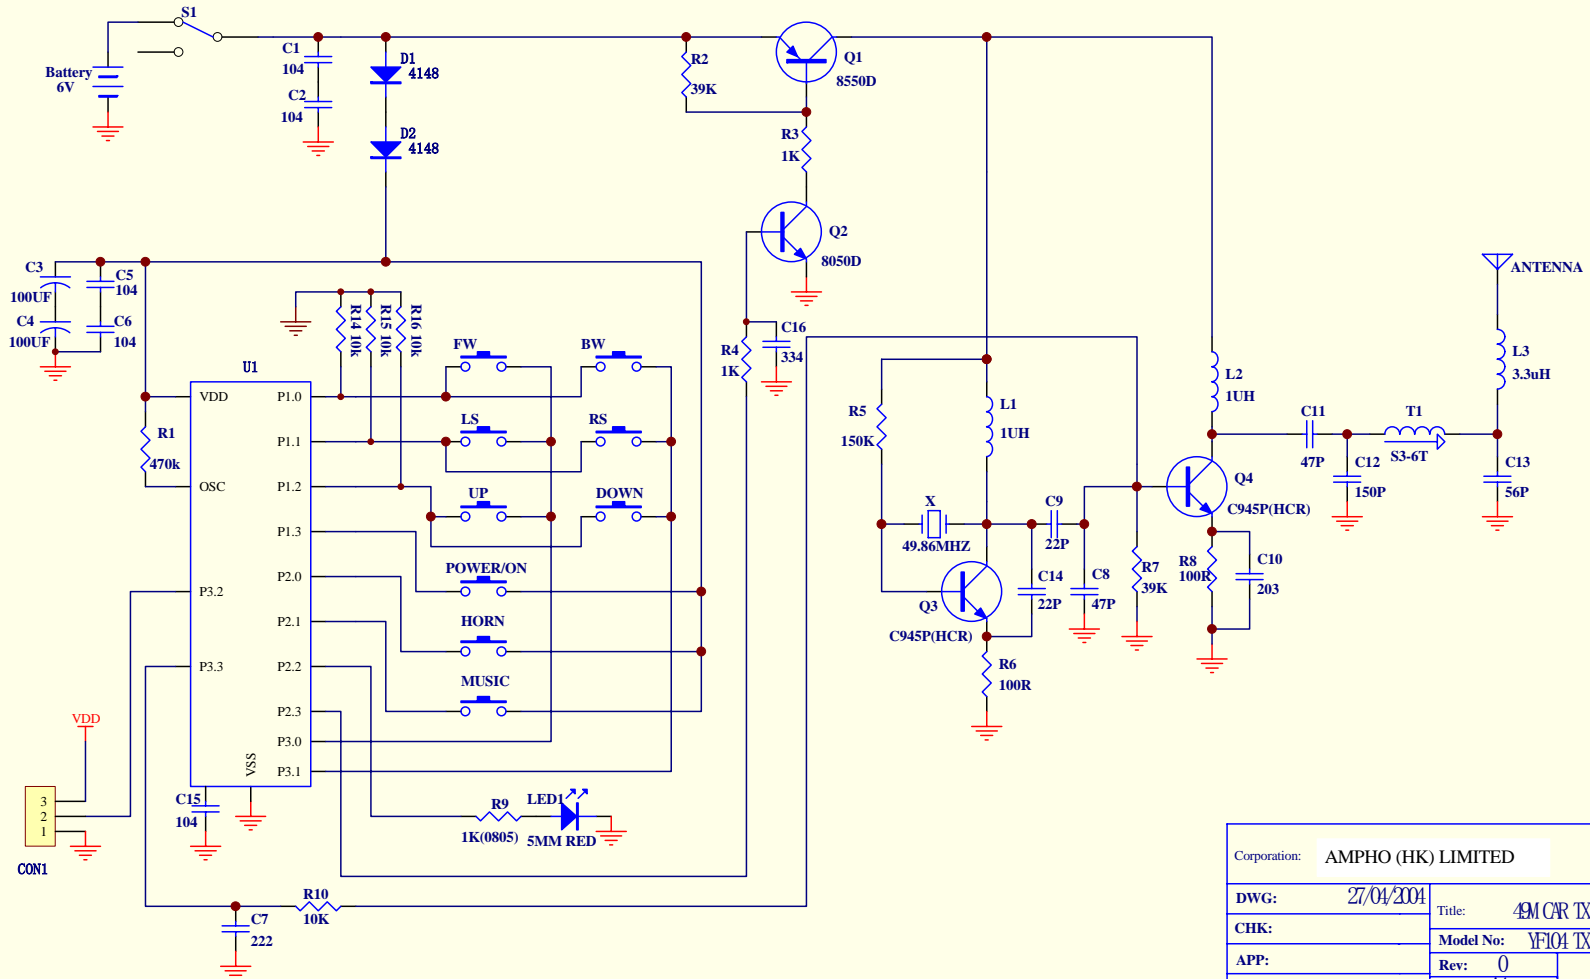

49M TX SCH

| | |
|---------------------------------|-----------------------|
| Corporation: AMPHO (HK) LIMITED | |
| DWG: 27/04/2004 | Title: 49M CAR TX FCC |
| CHK: | Model No: YF104 TX |
| APP: | Rev: 0 |
| File: | Size: A4 |