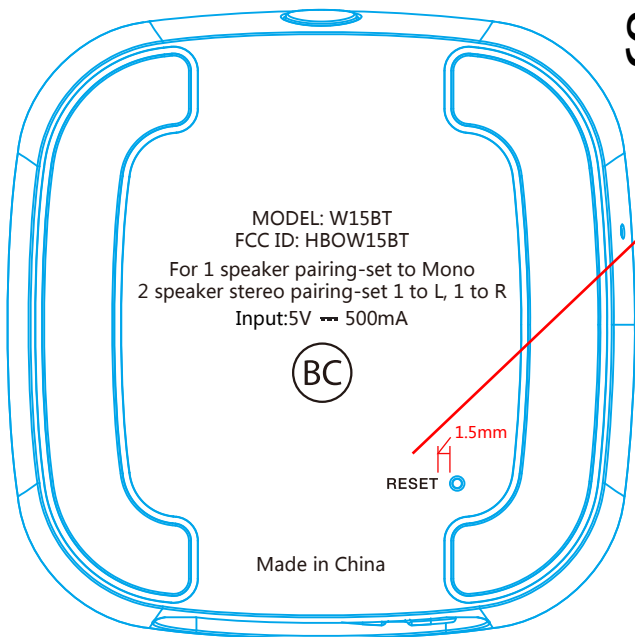

Radium vulture

Screen printing color: White