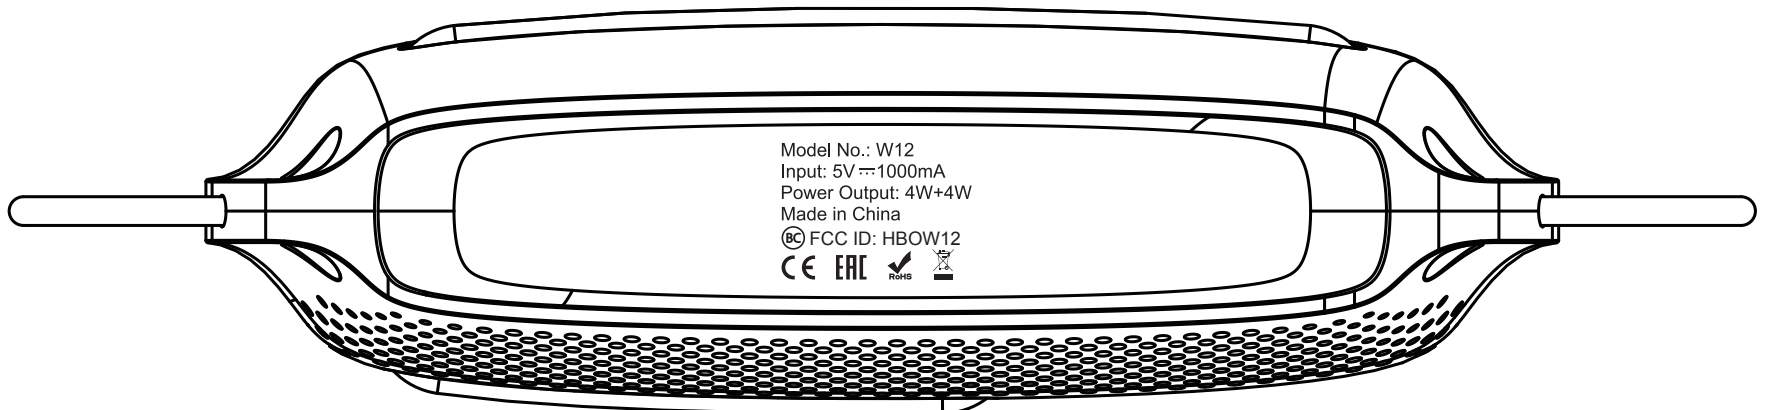

丝印位置图(1)

尺寸: 30*7.15mm
颜色:

丝印位置图(2)

尺寸: 25.15*18mm
颜色:

Model No.: W12
Input: 5V $\bar{\text{=}}$ 1000mA
Power Output: 4W+4W
Made in China
© FCC ID: HBOW12
CE EAC RoHS

Model No.: W12
Input: 5V $\bar{\text{=}}$ 1000mA
Power Output: 4W+4W
Made in China
© FCC ID: HBOW12
CE EAC RoHS