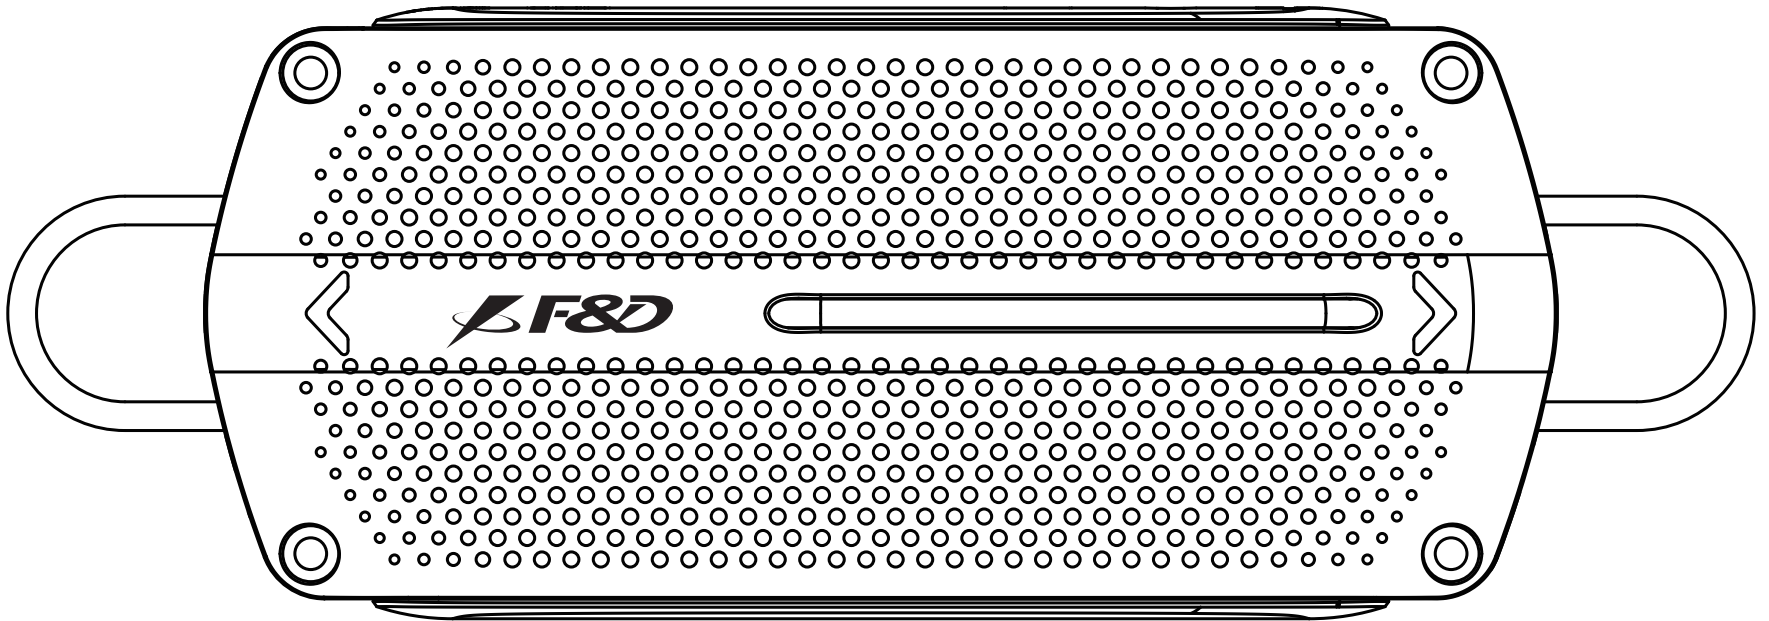

丝印位置图(1)

尺寸: 30*7.15mm
颜色:

丝印位置图(2)

尺寸: 25.15*18mm
颜色:

Model No.: W12
Input: 5V $\bar{\text{=}}$ 1000mA
Power Output: 4W+4W
Made in China
© FCC ID: HBOW12
CE EAC RoHS

Model No.: W12
Input: 5V $\bar{\text{=}}$ 1000mA
Power Output: 4W+4W
Made in China
© FCC ID: HBOW12
CE EAC RoHS