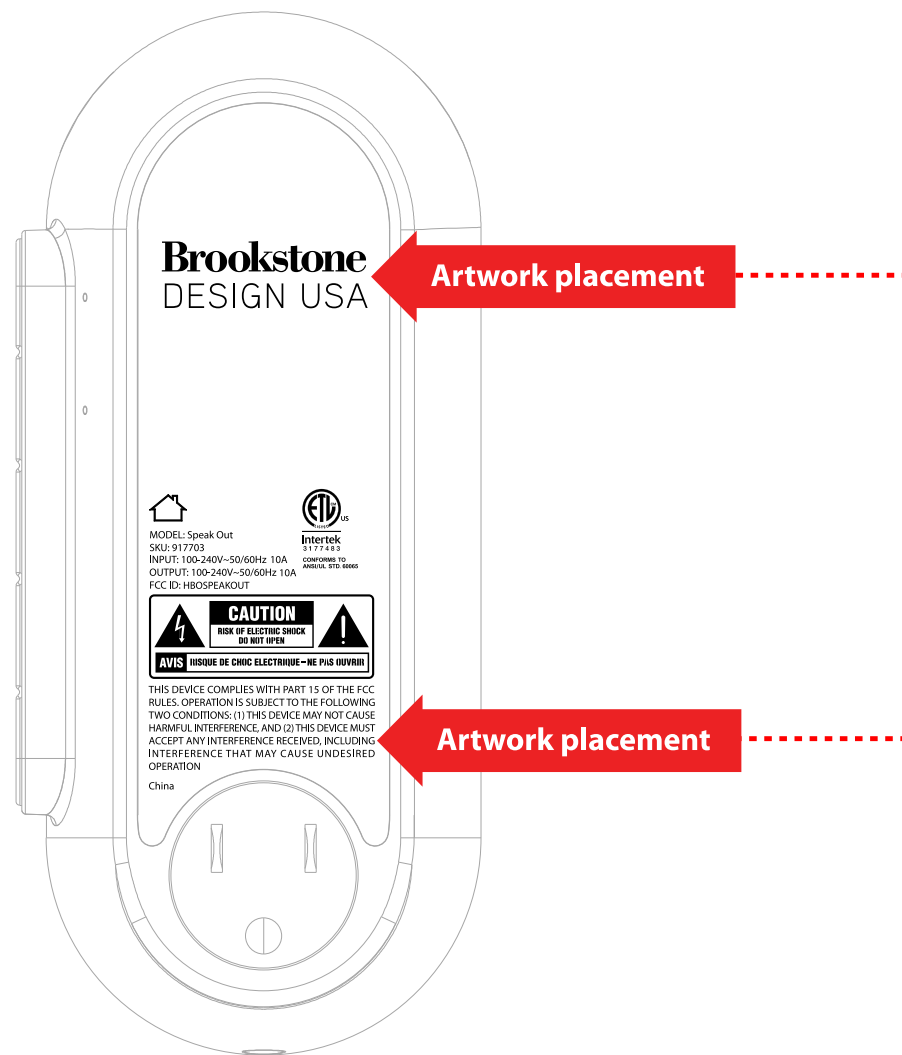

FCC ID Label Location

FCC ID Label

(Artwork shown below at 100% scale)

Logo Artwork Color:

Black Version: Grey (PMS-430c)

Compliance Artwork Color:

Black Version: Grey (PMS-425c)