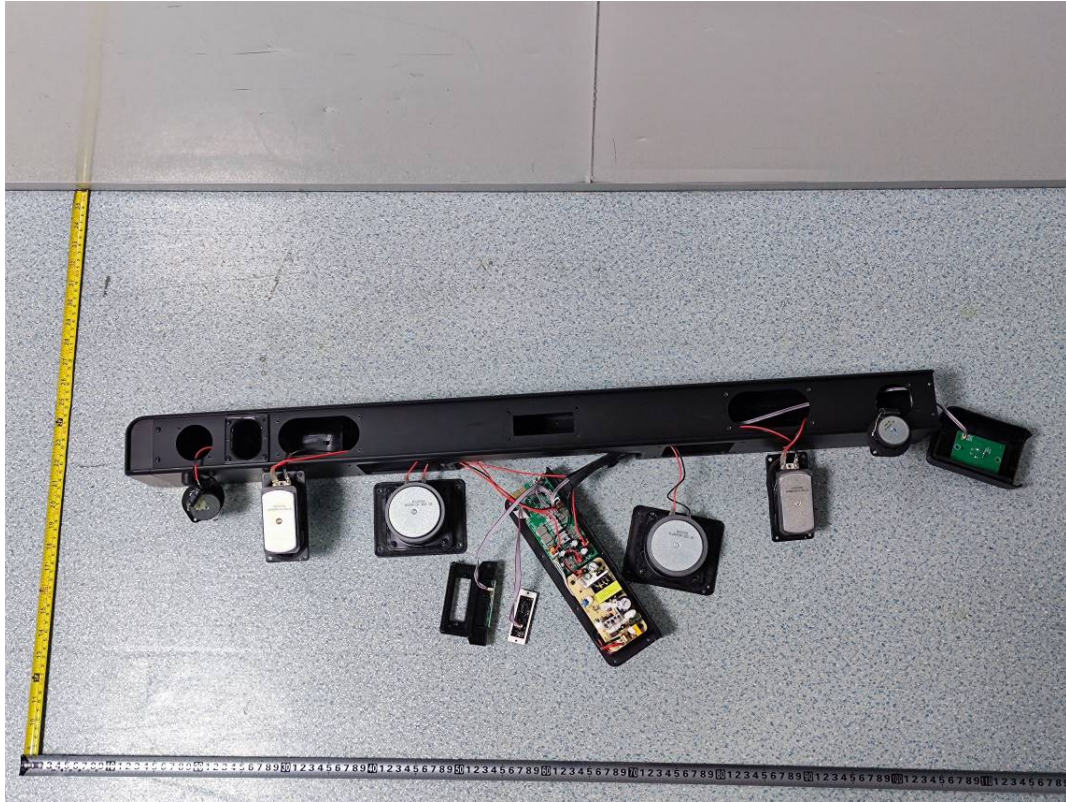

# EUT INTERNAL PHOTOGRAPHS

Bluetooth Antenna