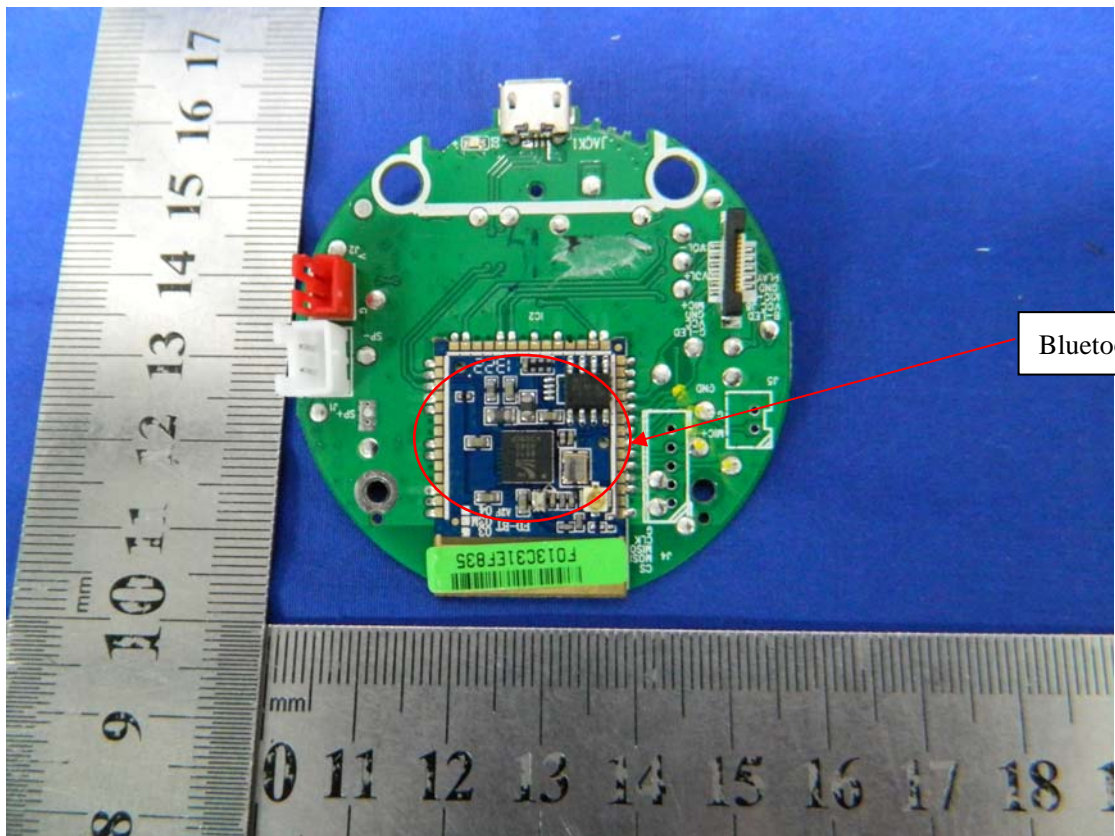

Antenna

Bluetooth module

USB Port Plug in PCB