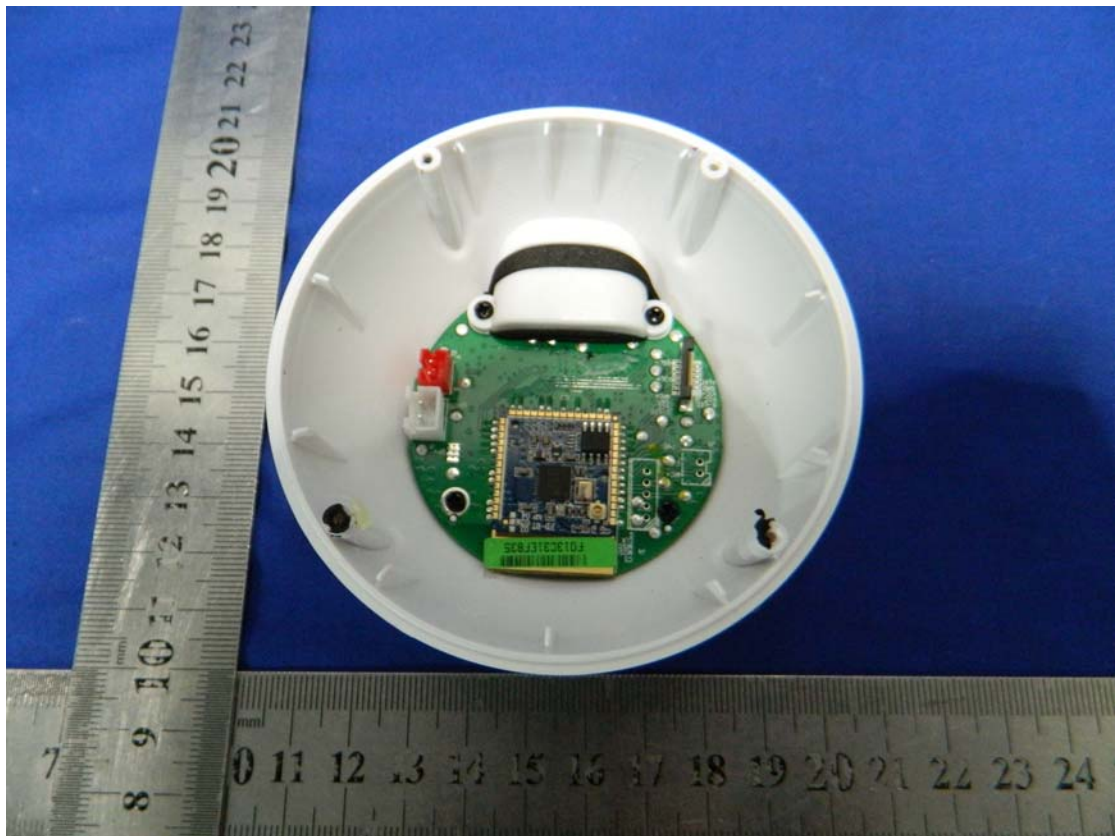

Antenna

Bluetooth module

USB Port Plug in PCB