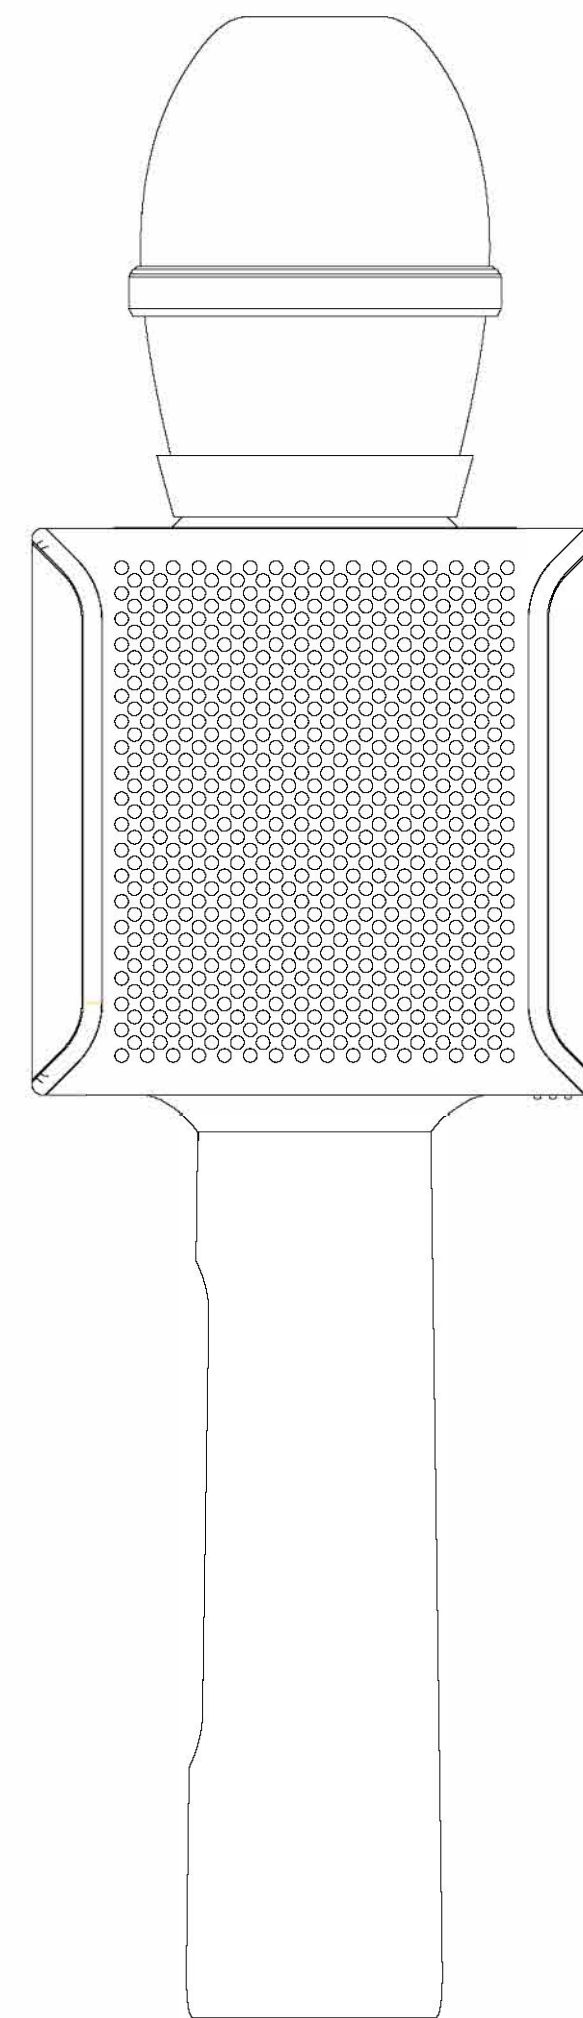

● Black | Black

Top View

Left View

Front View

Right View

Back View

Bottom View

Perspective View

 Model: 4855 FRC ID: H804855	 Scale 1:1 SilkScreen Color: Black	 ECHO H/VOL+ H/VOL- MIC ON/OFF POWER	 Scale 1:1 Deboss
------------------------------------	--	---	-------------------------