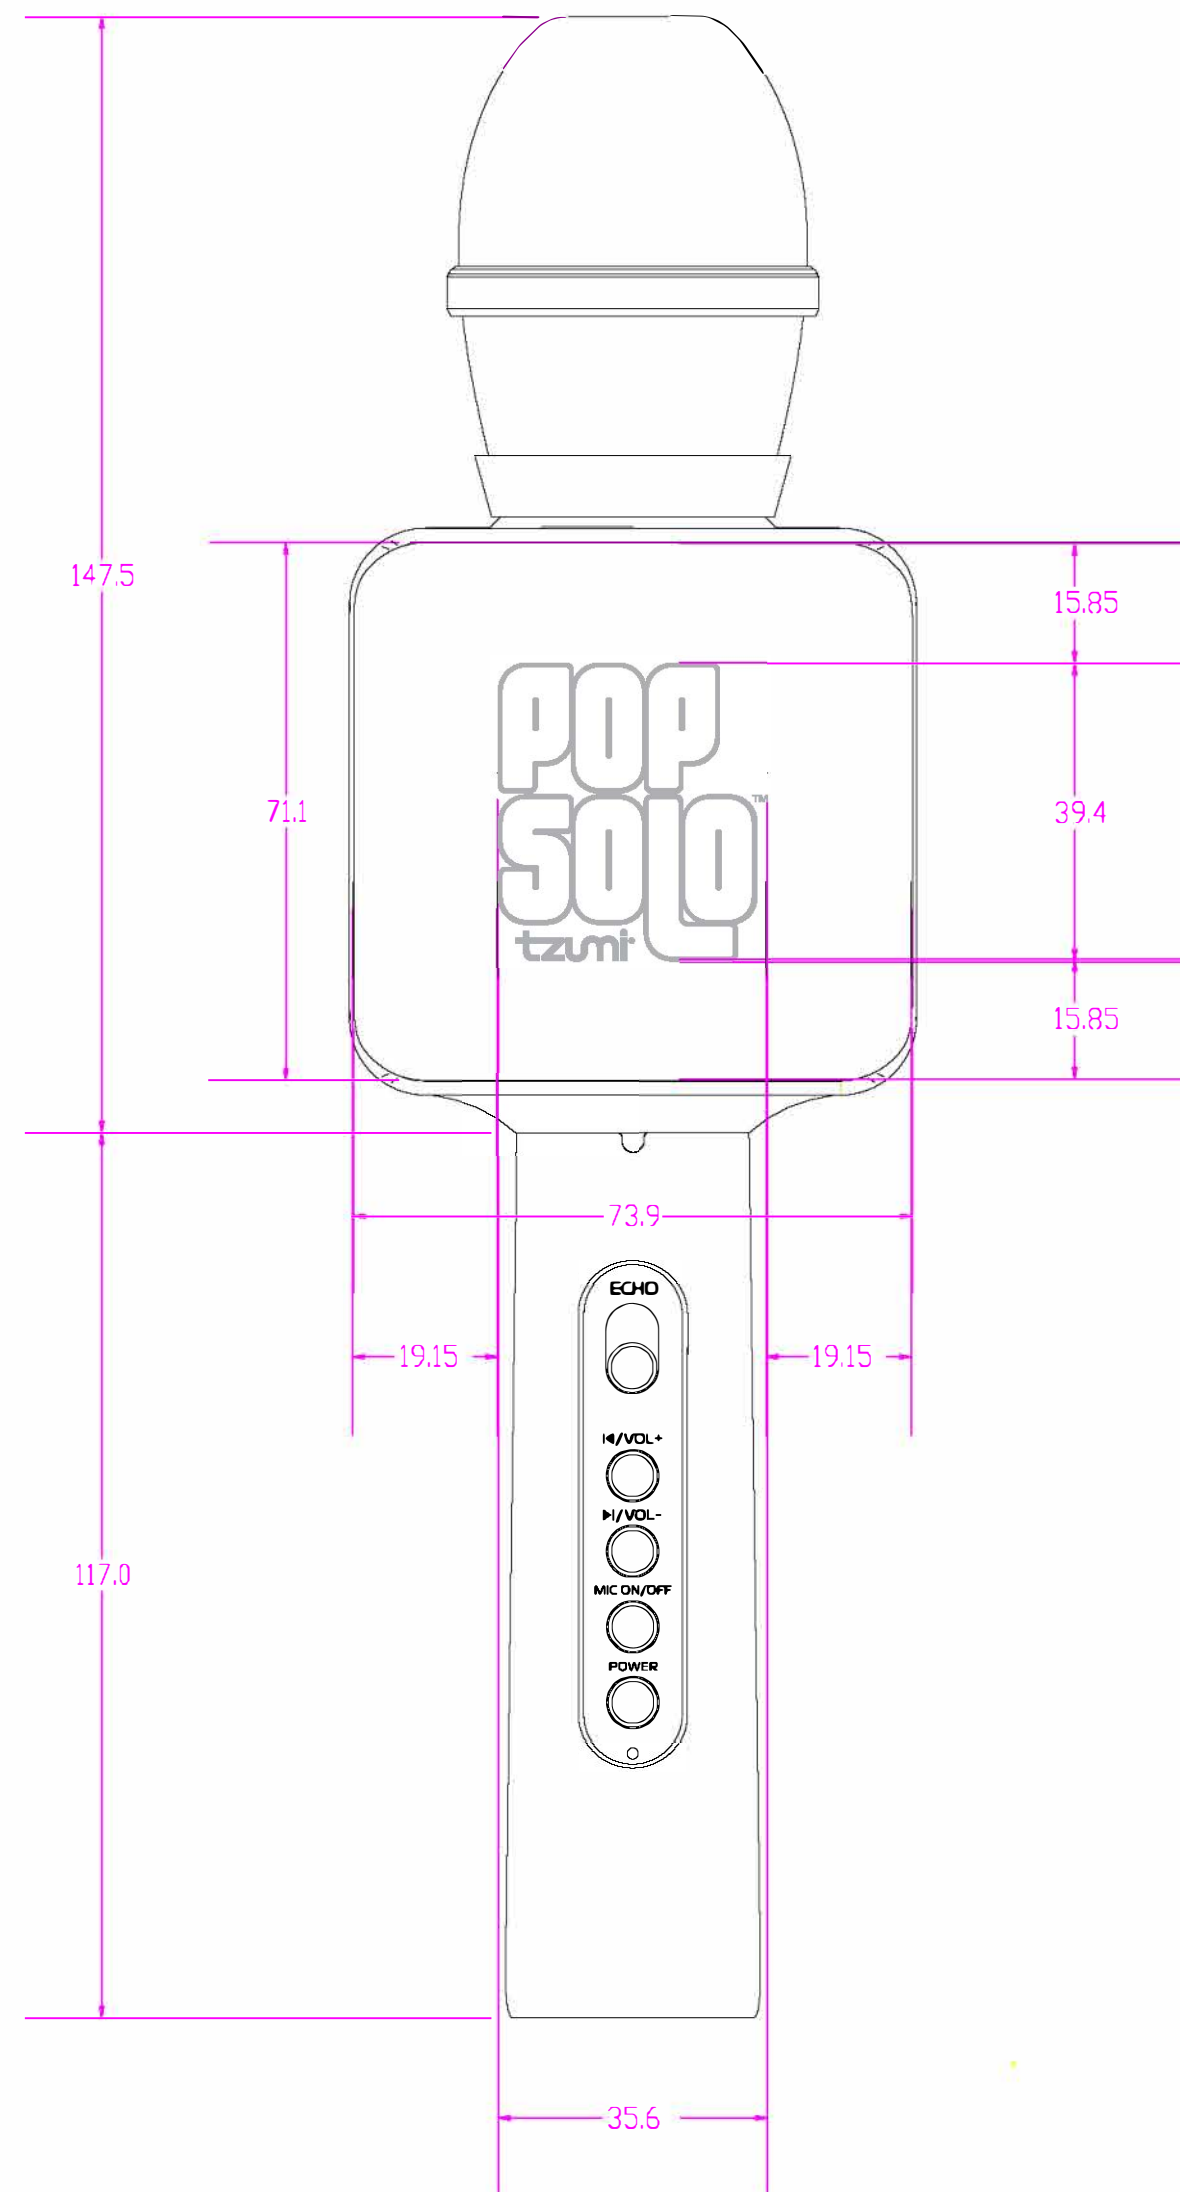

● Black | Black

Top View

Left View

Front View

Right View

Back View

Bottom View

Perspective View

 Model: 4855 FRC ID: H804855	 Scale 1:1 SilkScreen Color: Black	 ECHO H/VOL+ H/VOL- MIC ON/OFF POWER	 Scale 1:1 Deboss
------------------------------------	--	---	-------------------------