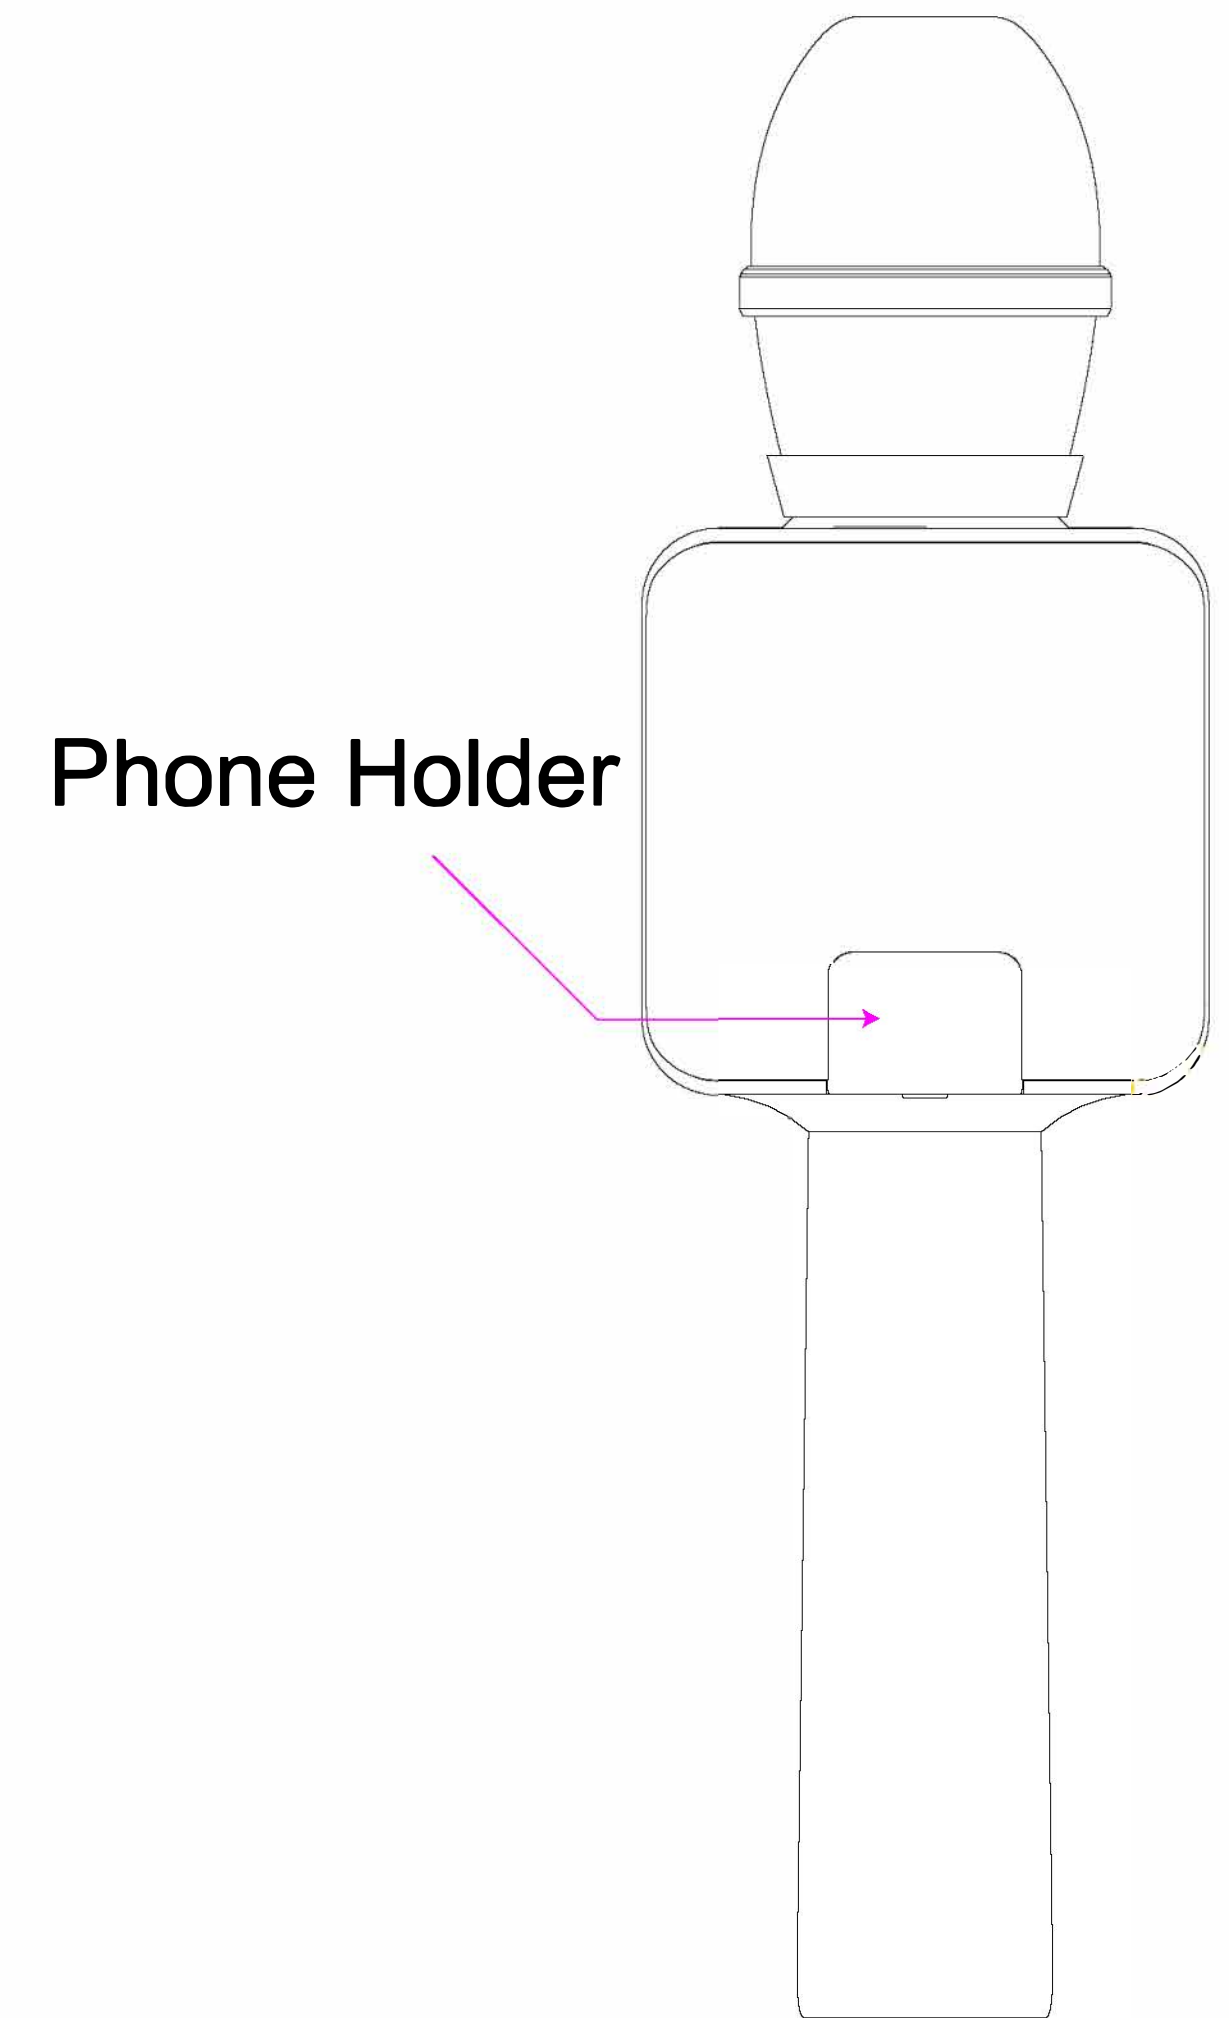

● Black | Black

Top View

Left View

Front View

Right View

Back View

Bottom View

Perspective View

 Model: 4855 FRC ID: H804855	 Scale 1:1 SilkScreen Color: Black	 ECHO H/VOL+ H/VOL- MIC ON/OFF POWER	 Scale 1:1 Deboss
------------------------------------	--	---	-------------------------