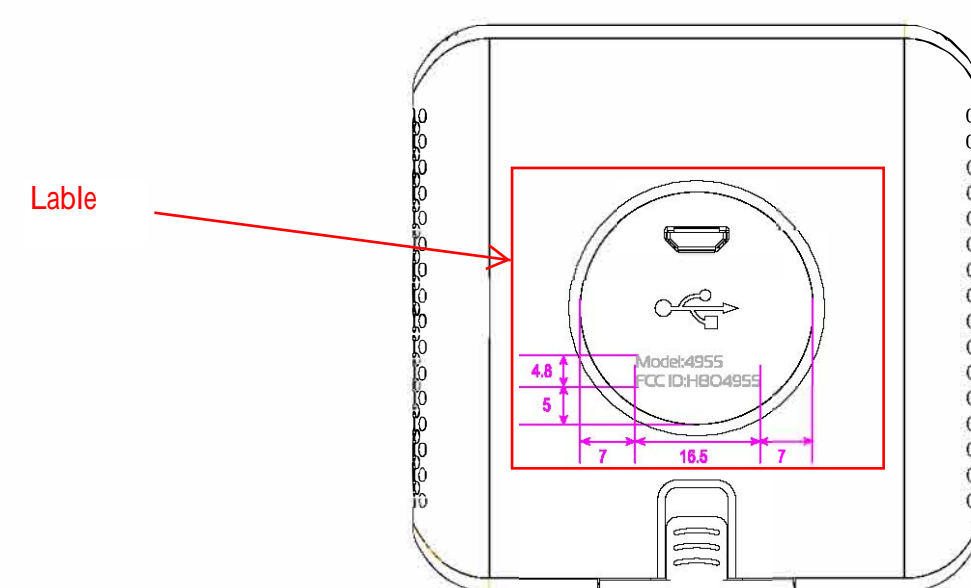

● Black | Black

Top View

Left View

Front View

Right View

Back View

Bottom View

Perspective View

 Model: 4855 FRC ID: H804855	 Scale 1:1 SilkScreen Color: Black	 ECHO H/VOL+ H/VOL- MIC ON/OFF POWER	 Scale 1:1 Deboss
------------------------------------	--	---	-------------------------