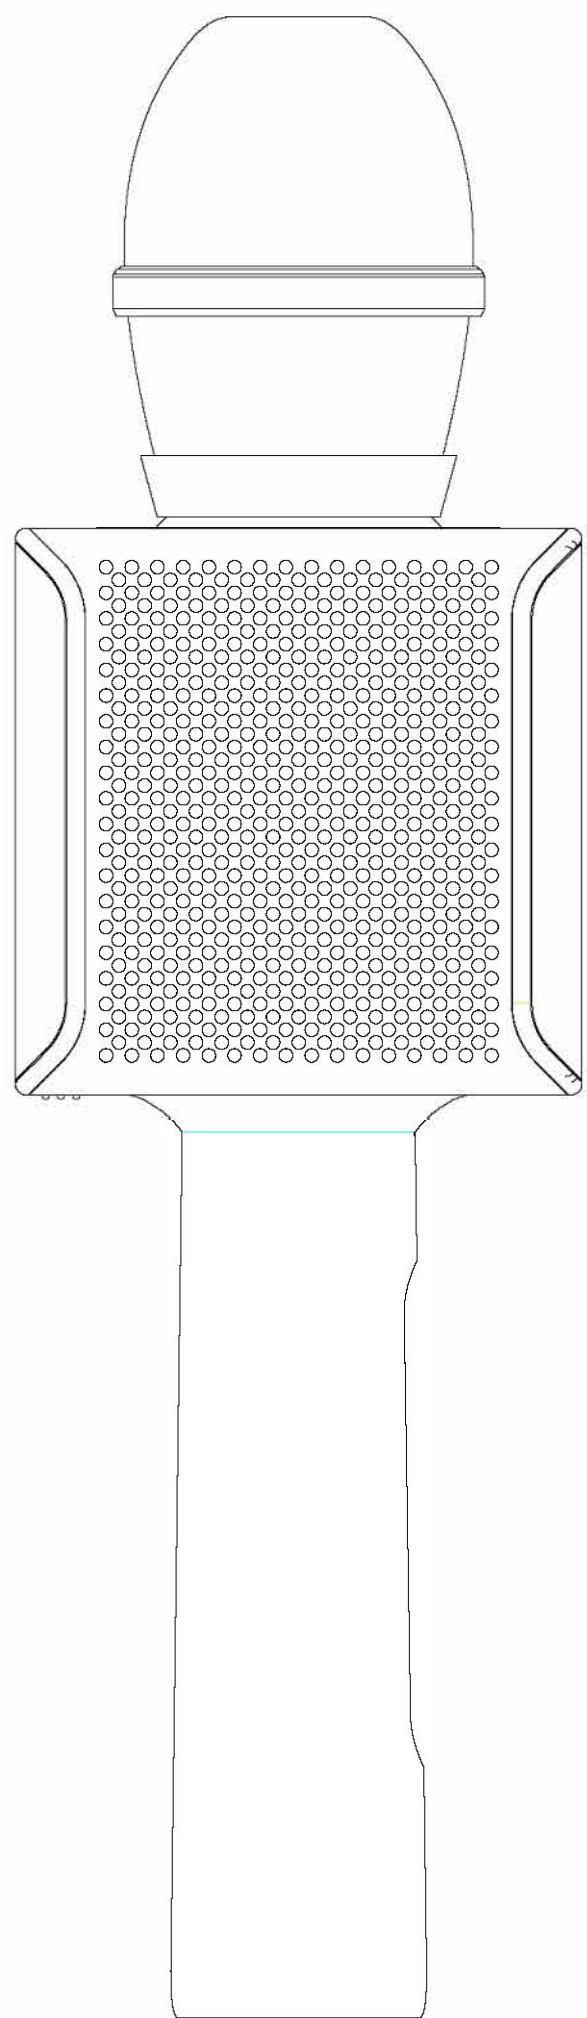

● Black | Black

Top View

Left View

Front View

Right View

Back View

Bottom View

Perspective View

 Model: 4855 FRC ID: H804855	 Scale 1:1 SilkScreen Color: Black	 ECHO H/VOL+ H/VOL- MIC ON/OFF POWER	 Scale 1:1 Deboss
------------------------------------	--	---	-------------------------