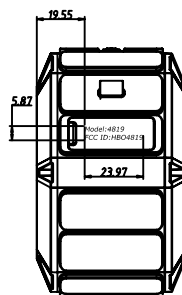

RevNo.	Revision note-date	Owner	Checked
--------	--------------------	-------	---------

tzumi emboss on tooling

Model:4819
FCC ID:HBO4819 silkscreen:Pantone Cool Gray 6C

>1000	±0.3	±0.5	±2
>250, ≤1000	±0.2	±0.3	±1
>65, ≤250	±0.1	±0.2	±0.5
>15, ≤65	±0.08	±0.1	±0.3
>5, ≤15	±0.05	±0.08	±0.2
>0, ≤5	±0.03	±0.05	±0.1
Size Range	Tolerance		

Standardized by-date		Part Number		Unit	inch
Designed by-date	Jesse-May 18,2017	Part Name		Scale	1:1
Checked by-date		Drawing Number		Weight	
Approved by-date		Drawing Version	KB860_V1.0	Size	A4
Shenzhen Fenda Electroacoustical Co., LTD.				Sheet	1/1