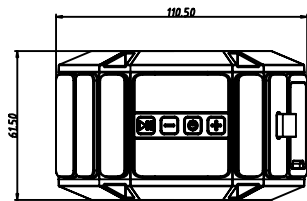

RevNo.	Revision note-date	Owner	Checked
--------	--------------------	-------	---------

tzumi emboss on tooling

Model:4819
FCC ID:HBO4819 silkscreen:Pantone Cool Gray 6C

>1000	±0.3	±0.5	±2
>250, ≤1000	±0.2	±0.3	±1
>65, ≤250	±0.1	±0.2	±0.5
>15, ≤65	±0.08	±0.1	±0.3
>5, ≤15	±0.05	±0.08	±0.2
>0, ≤5	±0.03	±0.05	±0.1
Size Range	Tolerance		

Standardized by-date		Part Number		Unit	inch
Designed by-date	Jesse-May 18,2017	Part Name		Scale	1:1
Checked by-date		Drawing Number		Weight	
Approved by-date		Drawing Version	KB860_V1.0	Size	A4
Shenzhen Fenda Electroacoustical Co., LTD.				Sheet	1/1