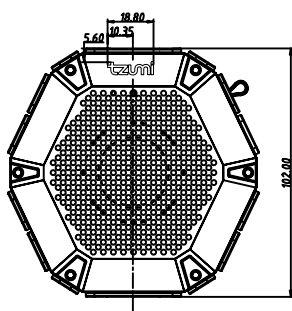

RevNo.	Revision note-date	Owner	Checked
--------	--------------------	-------	---------

tzumi emboss on tooling

Model:4819
FCC ID:HBO4819 silkscreen:Pantone Cool Gray 6C

>1000	±0.3	±0.5	±2
>250, ≤1000	±0.2	±0.3	±1
>65, ≤250	±0.1	±0.2	±0.5
>15, ≤65	±0.08	±0.1	±0.3
>5, ≤15	±0.05	±0.08	±0.2
>0, ≤5	±0.03	±0.05	±0.1
Size Range	Tolerance		

Standardized by-date		Part Number		Unit	inch
Designed by-date	Jesse-May 18,2017	Part Name		Scale	1:1
Checked by-date		Drawing Number		Weight	
Approved by-date		Drawing Version	KB860_V1.0	Size	A4
Shenzhen Fenda Electroacoustical Co., LTD.				Sheet	1/1