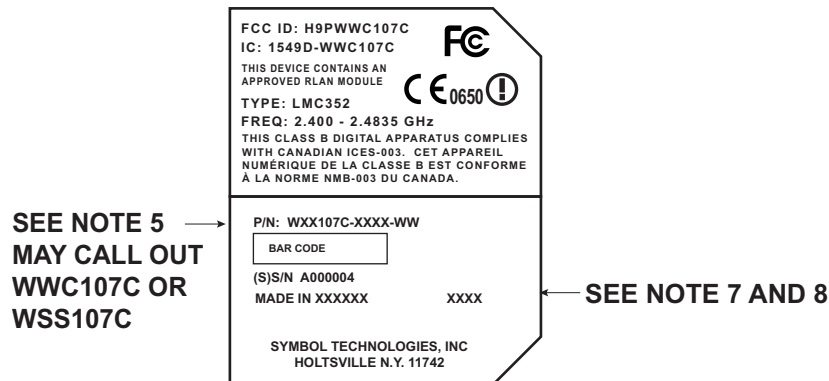

PROD FAM: SATURN WEARABLE, CISCO AIR-LMC352 RADIO

DESCRIPTION: LBL:LCD, WWC107C OR WSS107C- WW

CTRY CODE: WW

COUNTRY: US, CANADA, SEE 21-40866-XX FOR LIST OF COUNTRIES

SN POOL: STANDARD

LBL STOCK PN: 63-32254-01 *SEE NOTE 2

LBL SCRIPT : 6104901B *SEE NOTE 1

CC1: M233

NOTES:

1. SCRIPT FILE (S) TO BE CREATED BY MANUFACTURING AND MUST MATCH THIS DOCUMENT EXACTLY.
2. LABEL STOCK P/N IS SUBJECT TO CHANGE. CHECK BOM FOR ACTUAL PART NUMBER.
3. IN ALL CASES "X's....." REPRESENT VARIABLE FIELDS IN SCRIPT FILE. ACTUAL NUMBER OF CHARACTERS MAY VARY.
4. IN THE CASE OF MULTIPLE APPROVALS THE ID NUMBER AND TYPE NUMBERS APPEAR IN SAME ORDER.
5. PART NUMBER MAY OR MAY NOT HAVE DASH NUMBER BEFORE COUNTRY CODE. SEE BOM FOR EXACT MODEL NAME.
6. MONTH AND YEAR IF REQUIRED TO BE SHOWN . (IE: NOVEMBER, 2001)
7. COUNTRY OF ORIGIN REQUIRED.
8. CREATE VARIABLE FIELD FOR PLANT CODE.