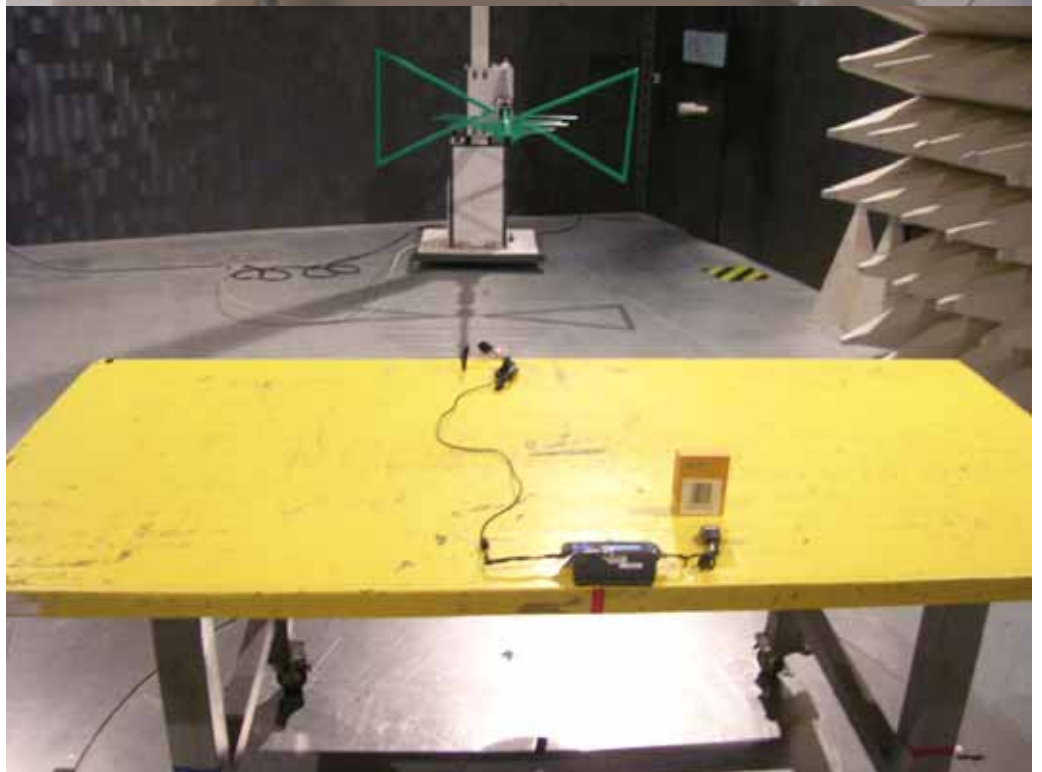

## 2. Photographs of Radiated Emissions Test Configuration

9kHz ~ 1GHz

FRONT VIEW

REAR VIEW

Scanner RS-309 with long cable

FRONT VIEW

REAR VIEW

Scanner RS-309 with short cable

FRONT VIEW

REAR VIEW

Scanner RS-409 with long cable

FRONT VIEW

REAR VIEW

Scanner RS-409 with short cable

FRONT VIEW

REAR VIEW