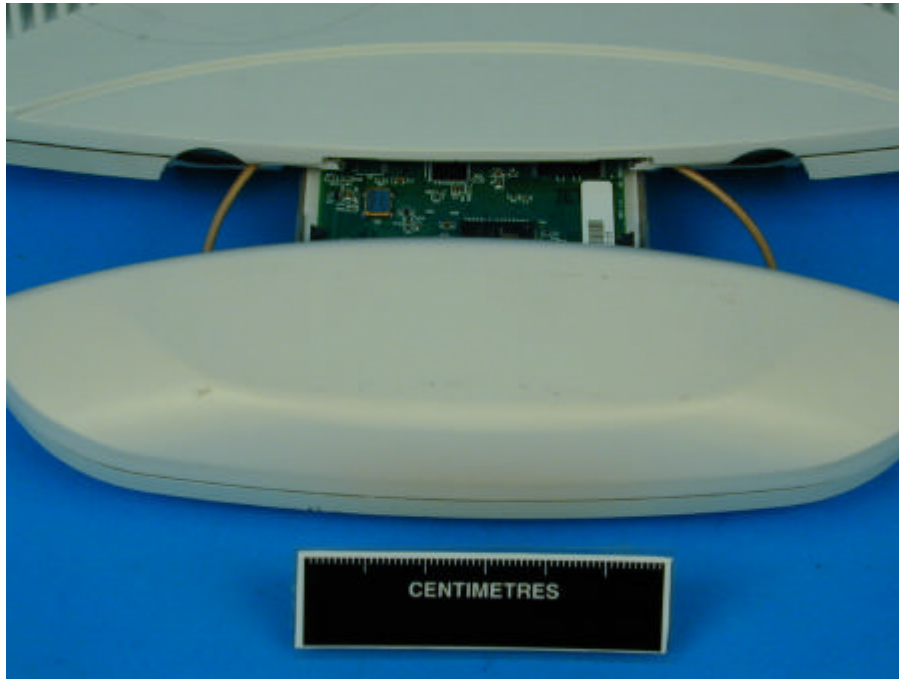

Photo 1; WSAP5030 External Antenna connections

Photo 2: WSAP5030 External Antenna connections 2.4GHz module un-iinstalled

Photo 3: WSM5030 2.4GHz Integral Antenna Outside Case Rear

Photo 4: WSM5030 2.4GHz Integral Antenna Outside Case Rear Showing Connection to WSAP5030

Photo 5: WSM5030 2.4GHz Integral Antenna Outside Case Front Showing Connection to WSAP5030

Photo 6: Internal of Integral Antenna