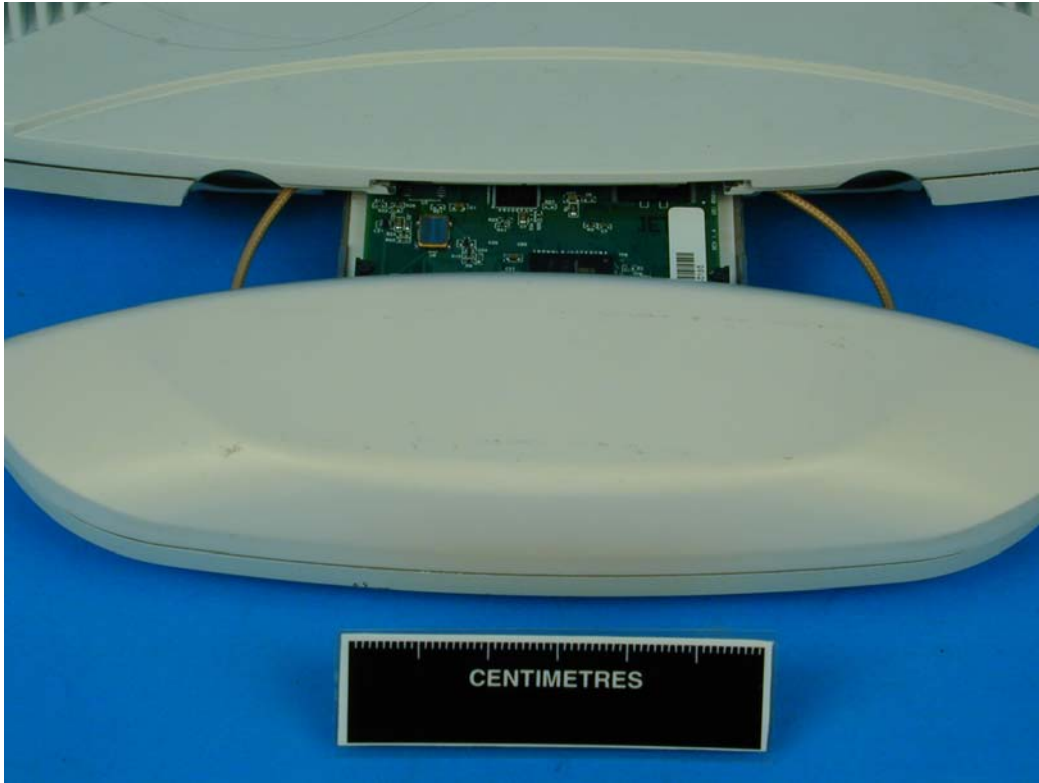

WSM5030 2.4GHz Integral Antenna Outside Case Front

**WSM5030 2.4GHz Integral Antenna Outside Case Rear**

WSM5030 2.4GHz Integral Antenna Outside Case Rear Showing Connection to WSAP5030

WSM5030 2.4GHz Integral Antenna Outside Case Front Showing Connection to WSAP5030

Internal of Integral Antenna

Internal of Integral Antenna

Internal of Integral Antenna