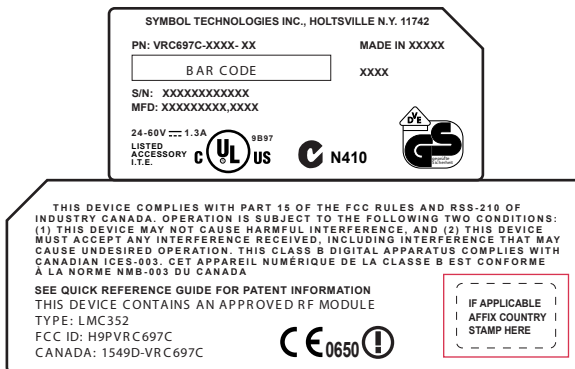

PROD FAM: HUMMER WITH CISCO LMC352 RADIO

DESCRIPTION: LBL:LCD, VRC697C-WW

CTRY CODE:WW

COUNTRY: SEE REGULATORY WEBSITE FOR LIST OF COUNTRIES

SN POOL: STANDARD

LBL STOCK: 63-53785-01

LBL SCRIPT :6198901A

CCG1: M233

**E DR 70306
69-61989-01A**