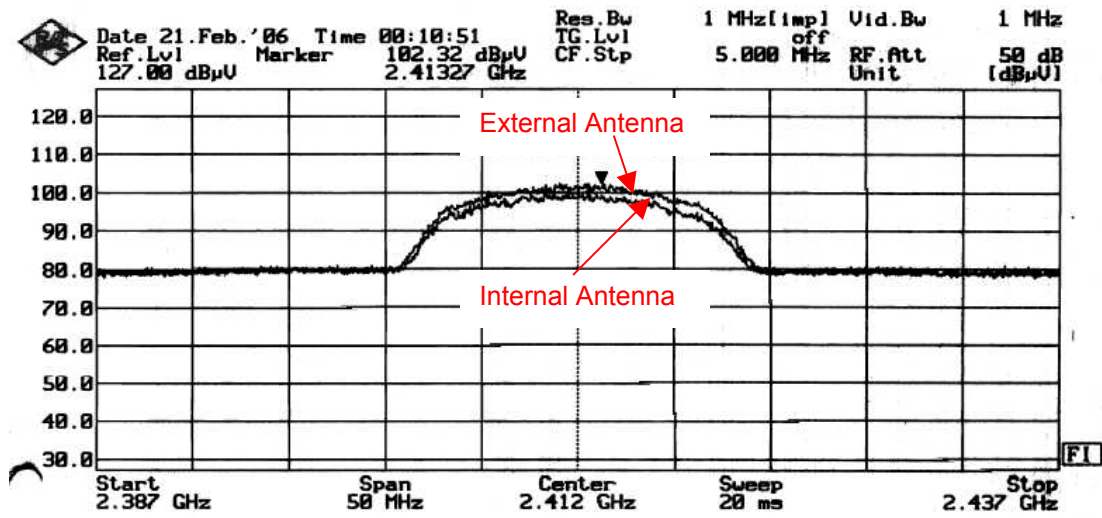

WLAN 802.11b

Low Channel (Channel 1) - 2.412GHz

Middle Channel (Channel 6) - 2.437GHz

Upper Channel (Channel 11) - 2.462GHz

WLAN 802.11g

Low Channel (Channel 1) - 2.412GHz

Middle Channel (Channel 6) - 2.437GHz

Upper Channel (Channel 11) - 2.462GHz

WLAN 802.11a (Low Band)

Low Channel (Channel 36) - 5.180GHz

Upper Channel (Channel 48) - 5.240GHz

WLAN 802.11a (Middle Band)

WLAN 802.11a (Upper Band)

WLAN 802.11a (ISM Band)