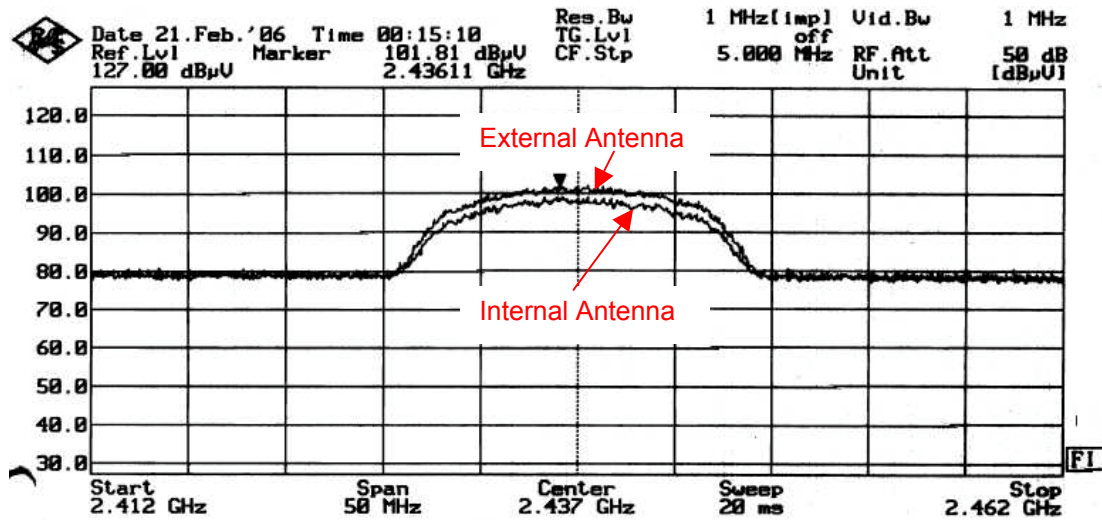

WLAN 802.11b

Low Channel (Channel 1) - 2.412GHz

Middle Channel (Channel 6) - 2.437GHz

Upper Channel (Channel 11) - 2.462GHz

WLAN 802.11g

Low Channel (Channel 1) - 2.412GHz

Middle Channel (Channel 6) - 2.437GHz

Upper Channel (Channel 11) - 2.462GHz

WLAN 802.11a (Low Band)

Low Channel (Channel 36) - 5.180GHz

Upper Channel (Channel 48) - 5.240GHz

WLAN 802.11a (Middle Band)

WLAN 802.11a (Upper Band)

WLAN 802.11a (ISM Band)