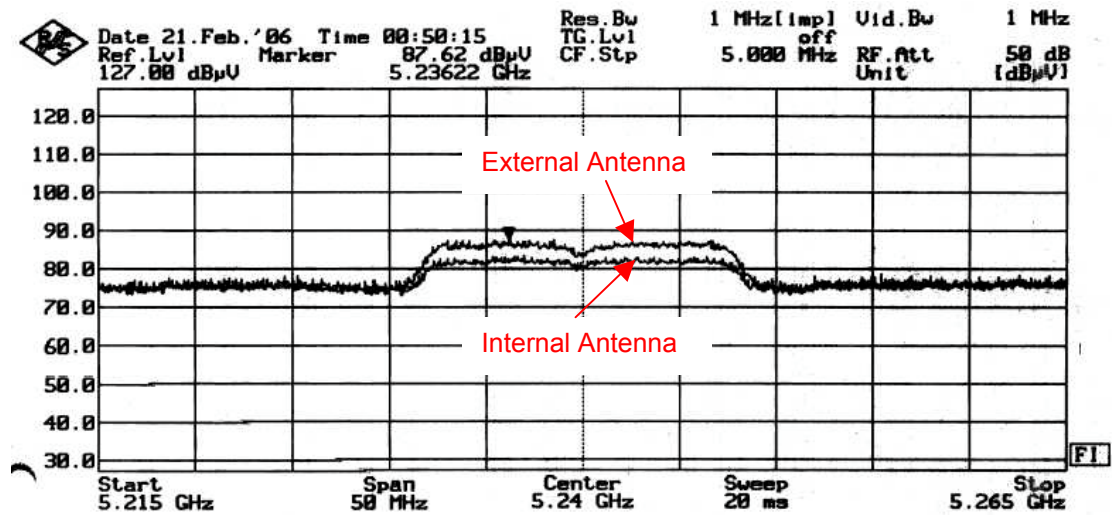

WLAN 802.11b

Low Channel (Channel 1) - 2.412GHz

Middle Channel (Channel 6) - 2.437GHz

Upper Channel (Channel 11) - 2.462GHz

WLAN 802.11g

Low Channel (Channel 1) - 2.412GHz

Middle Channel (Channel 6) - 2.437GHz

Upper Channel (Channel 11) - 2.462GHz

WLAN 802.11a (Low Band)

Low Channel (Channel 36) - 5.180GHz

Upper Channel (Channel 48) - 5.240GHz

WLAN 802.11a (Middle Band)

WLAN 802.11a (Upper Band)

WLAN 802.11a (ISM Band)