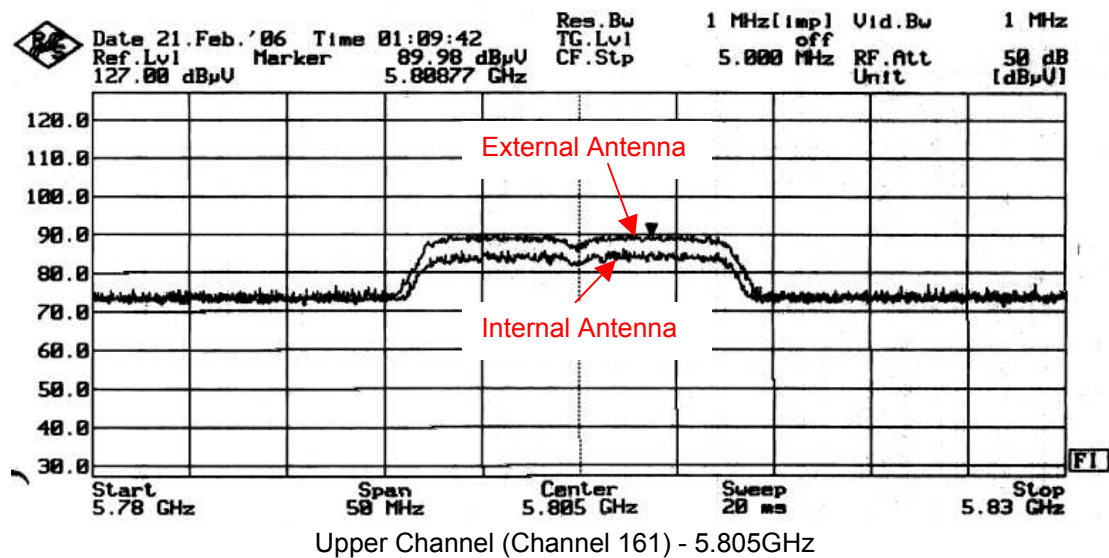

WLAN 802.11b

Low Channel (Channel 1) - 2.412GHz

Middle Channel (Channel 6) - 2.437GHz

Upper Channel (Channel 11) - 2.462GHz

WLAN 802.11g

Low Channel (Channel 1) - 2.412GHz

Middle Channel (Channel 6) - 2.437GHz

Upper Channel (Channel 11) - 2.462GHz

WLAN 802.11a (Low Band)

Low Channel (Channel 36) - 5.180GHz

Upper Channel (Channel 48) - 5.240GHz

WLAN 802.11a (Middle Band)

WLAN 802.11a (Upper Band)

WLAN 802.11a (ISM Band)