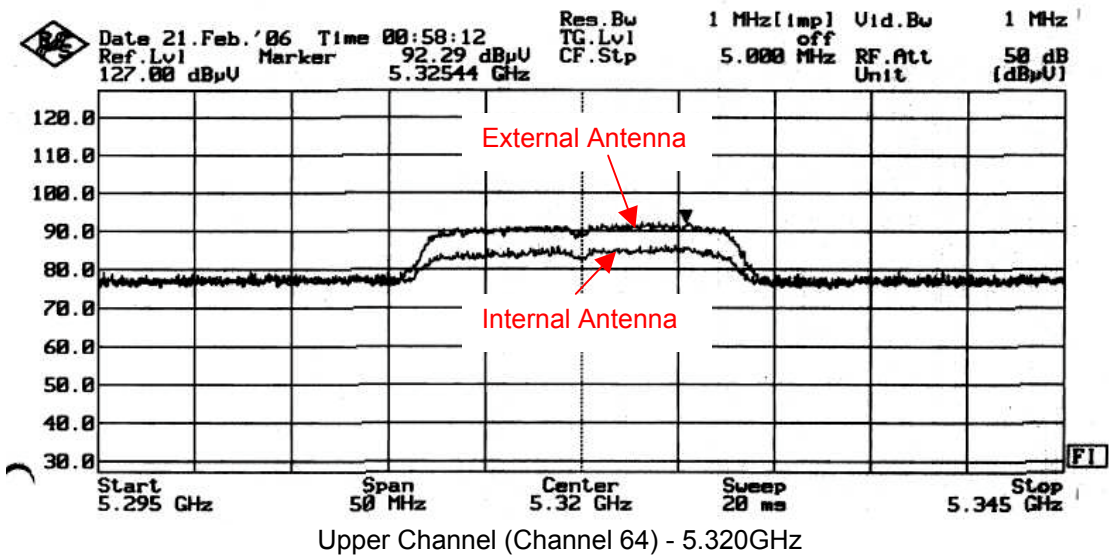

WLAN 802.11b

Low Channel (Channel 1) - 2.412GHz

Middle Channel (Channel 6) - 2.437GHz

Upper Channel (Channel 11) - 2.462GHz

WLAN 802.11g

Low Channel (Channel 1) - 2.412GHz

Middle Channel (Channel 6) - 2.437GHz

Upper Channel (Channel 11) - 2.462GHz

WLAN 802.11a (Low Band)

Low Channel (Channel 36) - 5.180GHz

Upper Channel (Channel 48) - 5.240GHz

WLAN 802.11a (Middle Band)

WLAN 802.11a (Upper Band)

WLAN 802.11a (ISM Band)