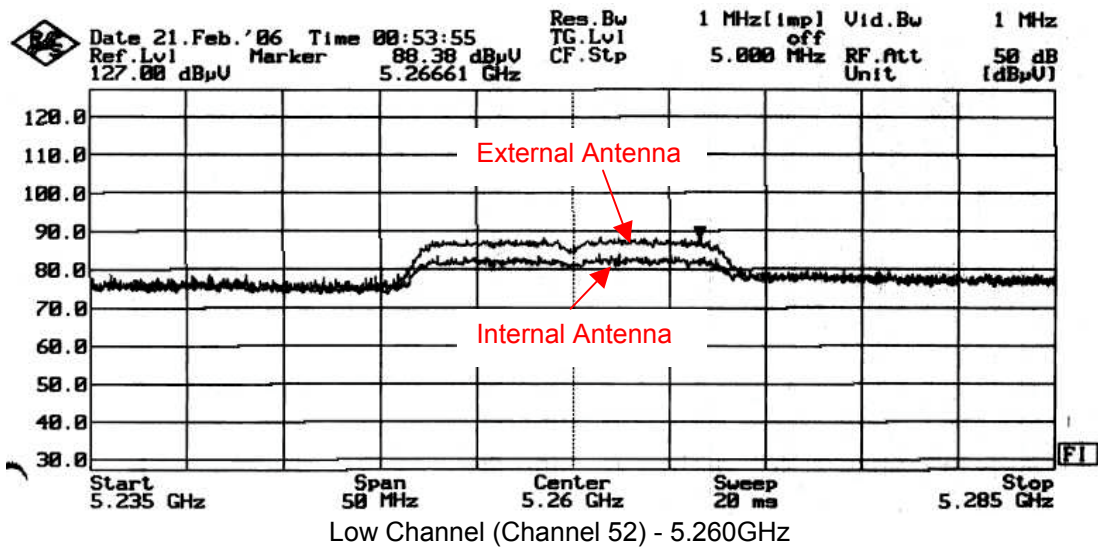

WLAN 802.11b

Low Channel (Channel 1) - 2.412GHz

Middle Channel (Channel 6) - 2.437GHz

Upper Channel (Channel 11) - 2.462GHz

WLAN 802.11g

Low Channel (Channel 1) - 2.412GHz

Middle Channel (Channel 6) - 2.437GHz

Upper Channel (Channel 11) - 2.462GHz

WLAN 802.11a (Low Band)

Low Channel (Channel 36) - 5.180GHz

Upper Channel (Channel 48) - 5.240GHz

WLAN 802.11a (Middle Band)

WLAN 802.11a (Upper Band)

WLAN 802.11a (ISM Band)