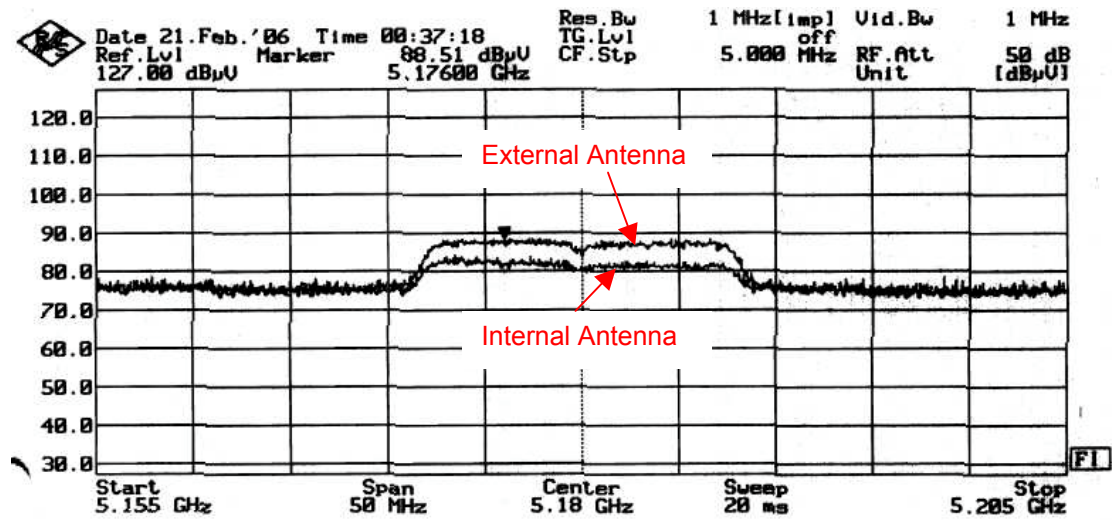

WLAN 802.11b

Low Channel (Channel 1) - 2.412GHz

Middle Channel (Channel 6) - 2.437GHz

Upper Channel (Channel 11) - 2.462GHz

WLAN 802.11g

Low Channel (Channel 1) - 2.412GHz

Middle Channel (Channel 6) - 2.437GHz

Upper Channel (Channel 11) - 2.462GHz

WLAN 802.11a (Low Band)

Low Channel (Channel 36) - 5.180GHz

Upper Channel (Channel 48) - 5.240GHz

WLAN 802.11a (Middle Band)

WLAN 802.11a (Upper Band)

WLAN 802.11a (ISM Band)