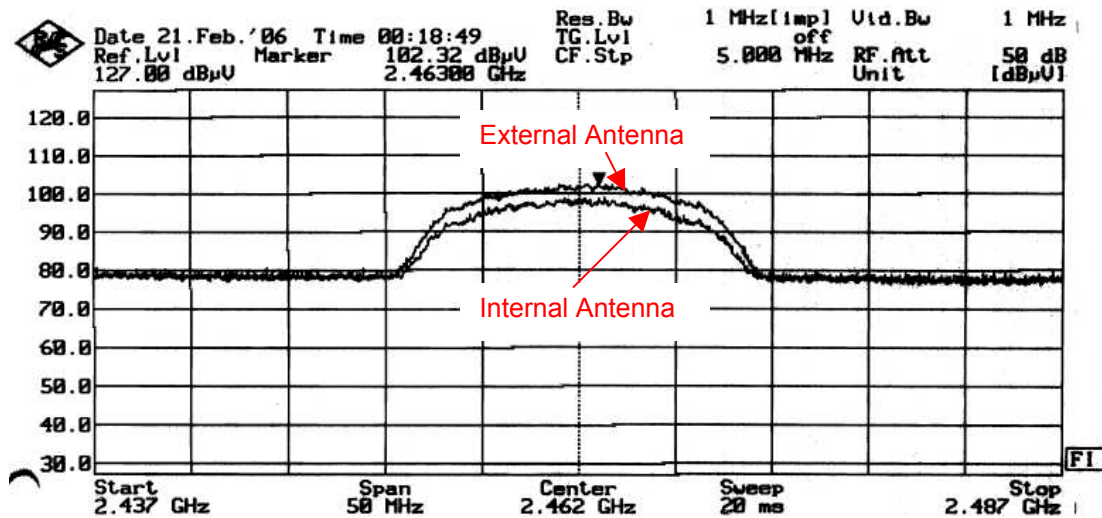

WLAN 802.11b

Low Channel (Channel 1) - 2.412GHz

Middle Channel (Channel 6) - 2.437GHz

Upper Channel (Channel 11) - 2.462GHz

WLAN 802.11g

Low Channel (Channel 1) - 2.412GHz

Middle Channel (Channel 6) - 2.437GHz

Upper Channel (Channel 11) - 2.462GHz

WLAN 802.11a (Low Band)

Low Channel (Channel 36) - 5.180GHz

Upper Channel (Channel 48) - 5.240GHz

WLAN 802.11a (Middle Band)

WLAN 802.11a (Upper Band)

WLAN 802.11a (ISM Band)