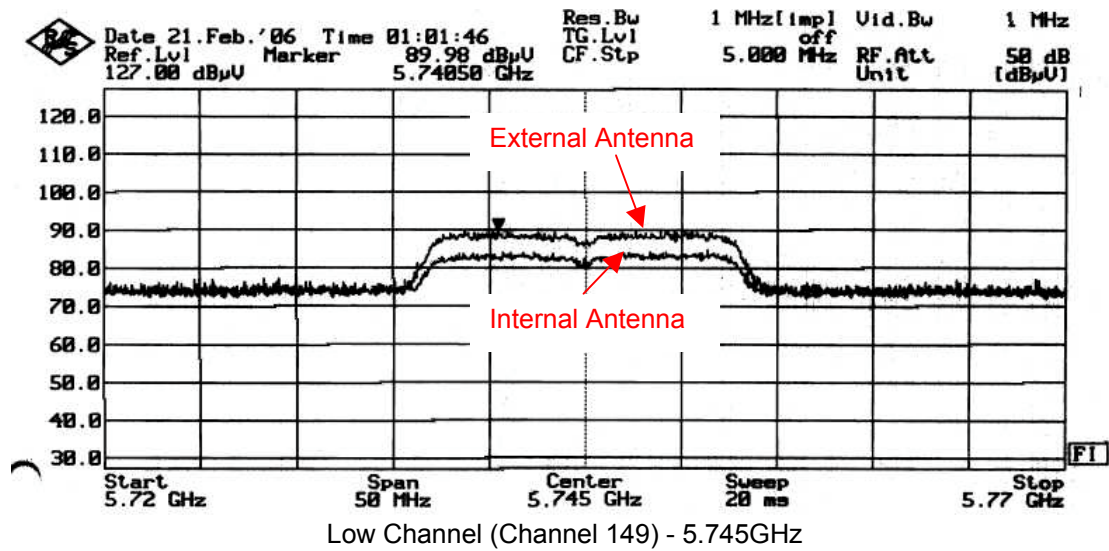

WLAN 802.11b

Low Channel (Channel 1) - 2.412GHz

Middle Channel (Channel 6) - 2.437GHz

Upper Channel (Channel 11) - 2.462GHz

WLAN 802.11g

Low Channel (Channel 1) - 2.412GHz

Middle Channel (Channel 6) - 2.437GHz

Upper Channel (Channel 11) - 2.462GHz

WLAN 802.11a (Low Band)

Low Channel (Channel 36) - 5.180GHz

Upper Channel (Channel 48) - 5.240GHz

WLAN 802.11a (Middle Band)

WLAN 802.11a (Upper Band)

WLAN 802.11a (ISM Band)