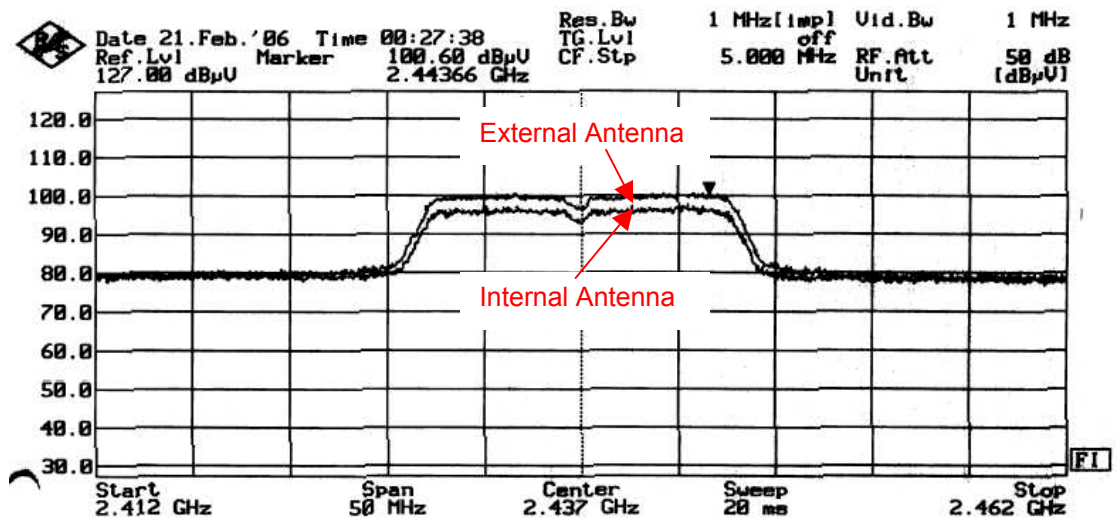

WLAN 802.11b

Low Channel (Channel 1) - 2.412GHz

Middle Channel (Channel 6) - 2.437GHz

Upper Channel (Channel 11) - 2.462GHz

WLAN 802.11g

Low Channel (Channel 1) - 2.412GHz

Middle Channel (Channel 6) - 2.437GHz

Upper Channel (Channel 11) - 2.462GHz

WLAN 802.11a (Low Band)

Low Channel (Channel 36) - 5.180GHz

Upper Channel (Channel 48) - 5.240GHz

WLAN 802.11a (Middle Band)

WLAN 802.11a (Upper Band)

WLAN 802.11a (ISM Band)