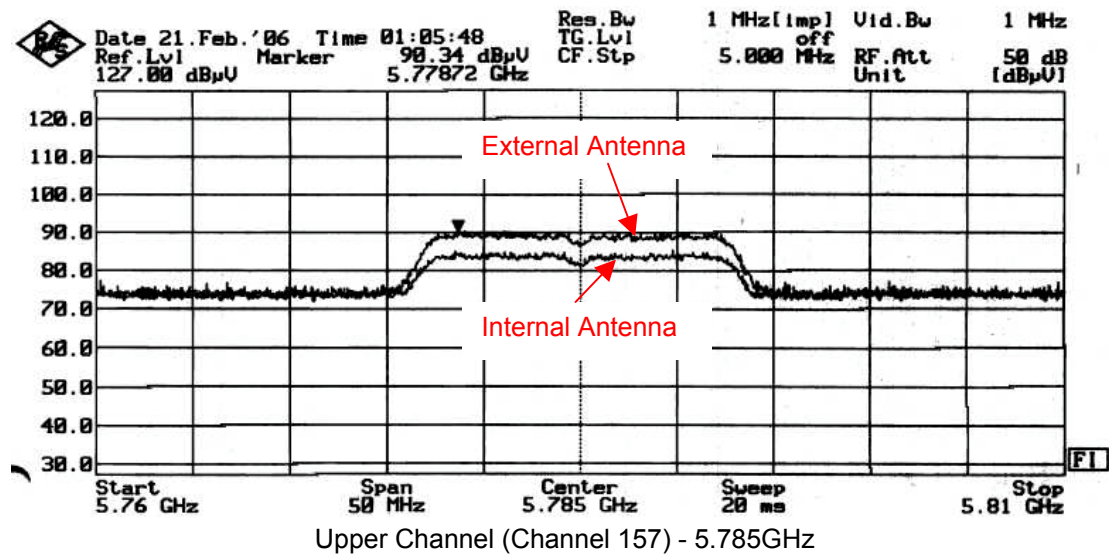

WLAN 802.11b

Low Channel (Channel 1) - 2.412GHz

Middle Channel (Channel 6) - 2.437GHz

Upper Channel (Channel 11) - 2.462GHz

WLAN 802.11g

Low Channel (Channel 1) - 2.412GHz

Middle Channel (Channel 6) - 2.437GHz

Upper Channel (Channel 11) - 2.462GHz

WLAN 802.11a (Low Band)

Low Channel (Channel 36) - 5.180GHz

Upper Channel (Channel 48) - 5.240GHz

WLAN 802.11a (Middle Band)

WLAN 802.11a (Upper Band)

WLAN 802.11a (ISM Band)