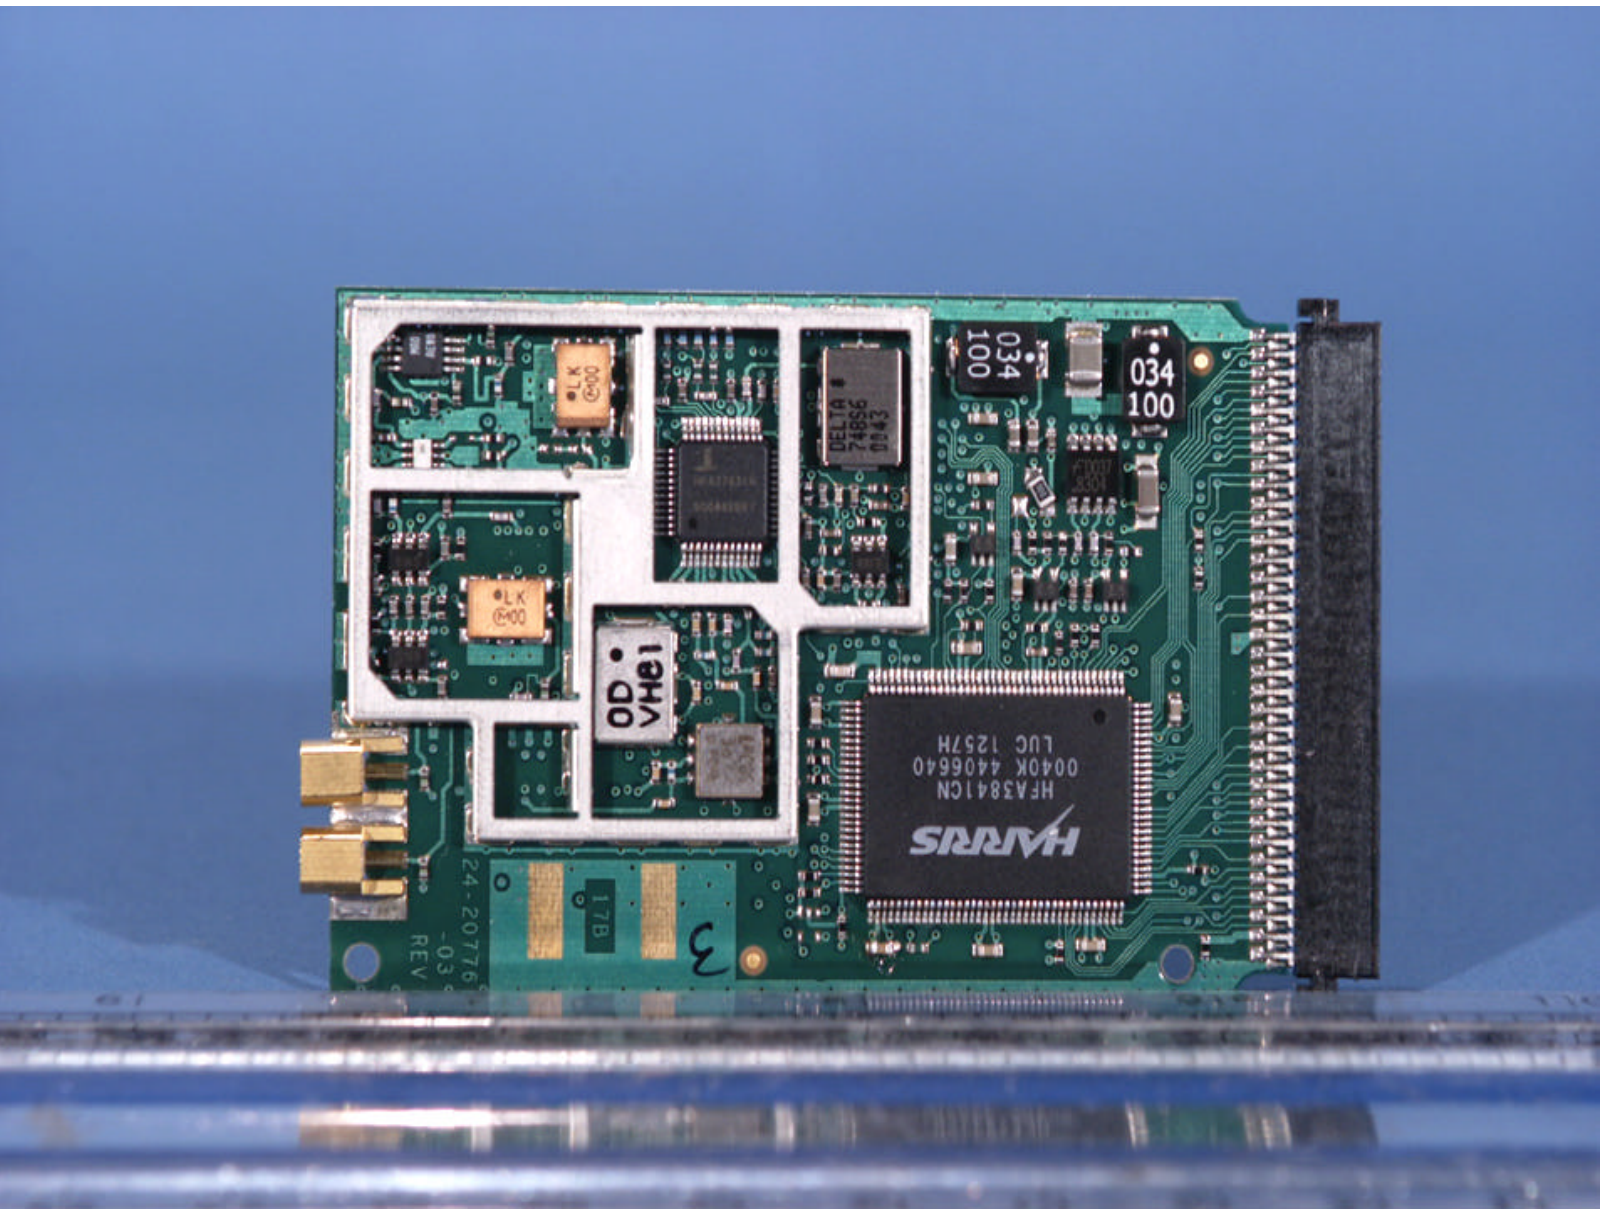

© 2001 PCTEST Lab

2.4GHz Pen Terminal w/Internal DSSS LAN Radio Card  
SYMBOL FCC ID: H9PSP1846 (Tx 2412-2462MHz)

NVLAP Lab Code: 100431-0

© 2001 PCTEST Lab

2.4GHz Pen Terminal w/Internal DSSS LAN Radio Card  
SYMBOL FCC ID: H9PSP1846 (Tx 2412-2462MHZ)

NVLAP Lab Code: 100431-0

© 2001 PCTEST Lab

2.4GHz Pen Terminal w/Internal DSSS LAN Radio Card  
SYMBOL FCC ID: H9PSP1846 (Tx 2412-2462MHZ)

NVLAP Lab Code: 100431-0

© 2001 PCTEST Lab

2.4GHz Pen Terminal w/Internal DSSS LAN Radio Card  
SYMBOL FCC ID: H9PSP1846 (Tx 2412-2462MHz)

NV\_LAP Lab Code: 100431-0