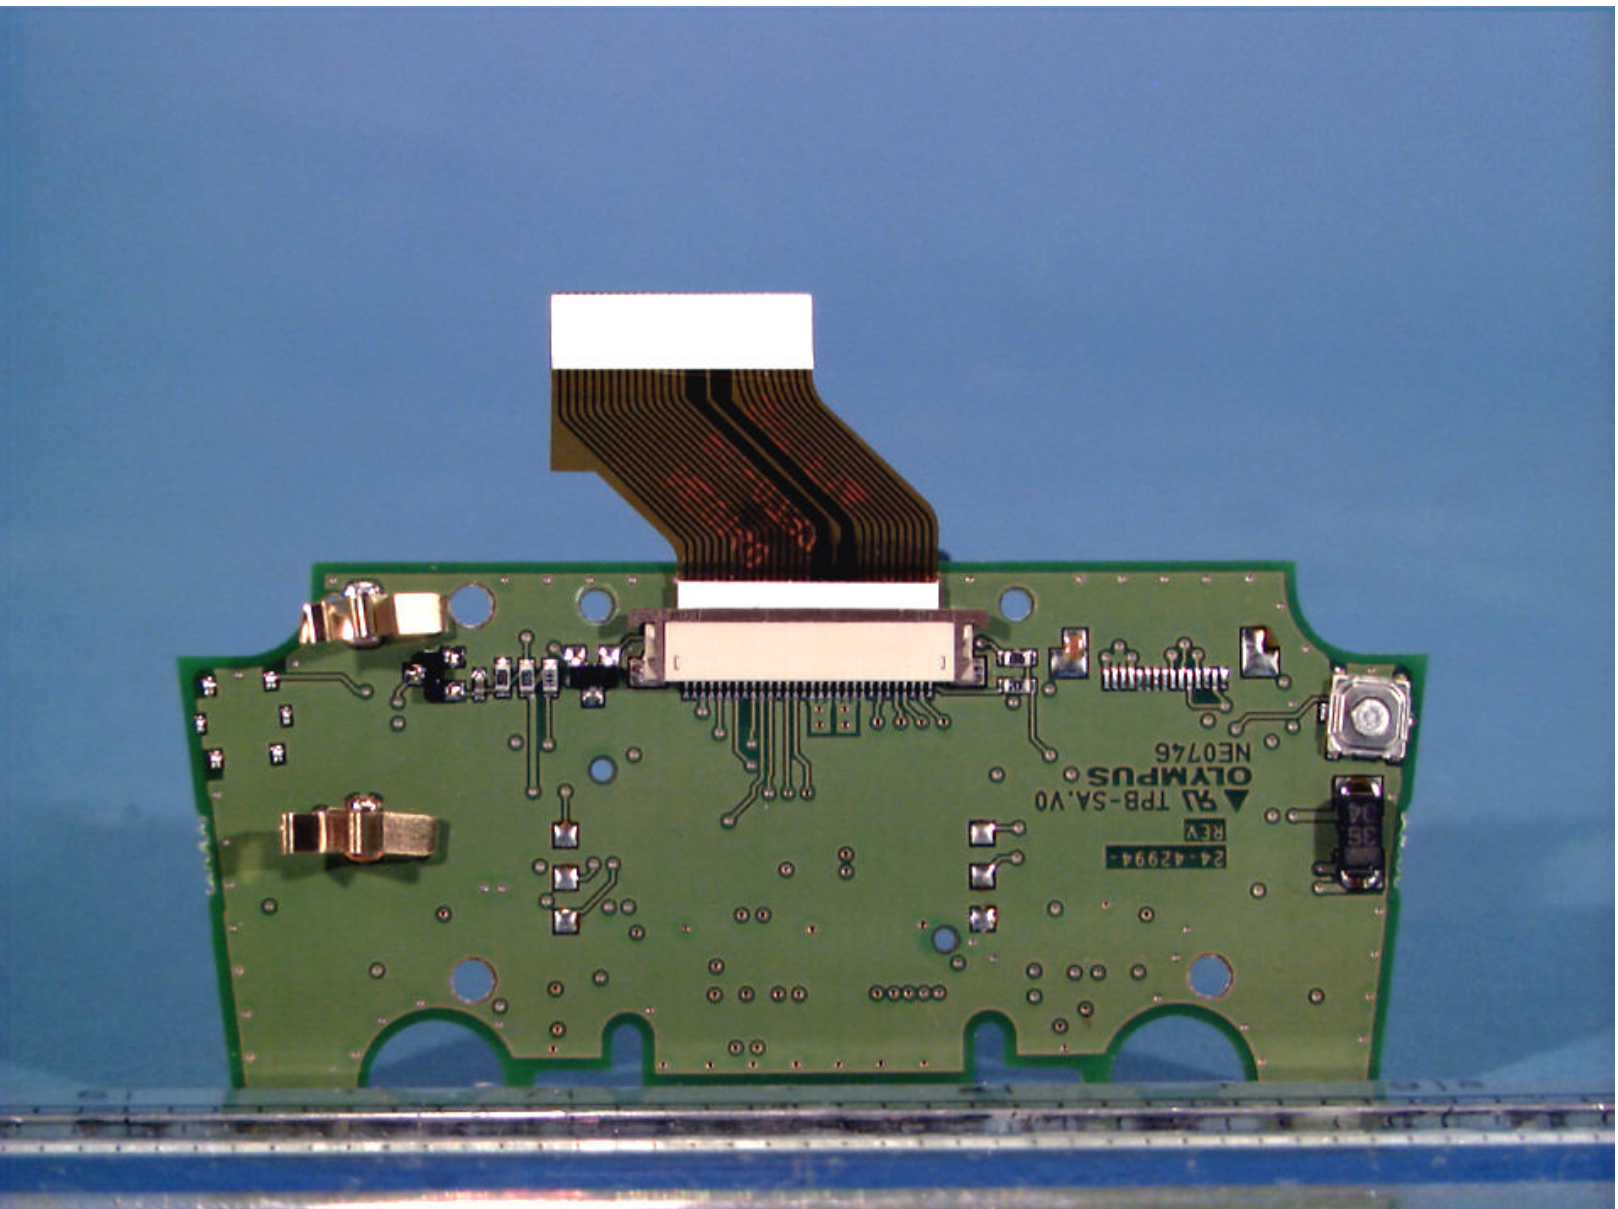

© 2001 PCTEST Lab

2.4GHz Pen Terminal w/Internal DSSS LAN Radio Card  
SYMBOL FCC ID: H9PSP1846 (Tx 2412-2462MHz)

NVLAP Lab Code: 100431-0

© 2001 PCTEST Lab

2.4GHz Pen Terminal w/Internal DSSS LAN Radio Card  
SYMBOL FCC ID: H9PSP1846 (Tx 2412-2462MHZ)

NVLAP Lab Code: 100431-0

© 2001 PCTEST Lab

2.4GHz Pen Terminal w/Internal DSSS LAN Radio Card  
SYMBOL FCC ID: H9PSP1846 (Tx 2412-2462MHZ)

NVLAP Lab Code: 100431-0

© 2001 PCTEST Lab

2.4GHz Pen Terminal w/Internal DSSS LAN Radio Card  
SYMBOL FCC ID: H9PSP1846 (Tx 2412-2462MHz)

NV\_LAP Lab Code: 100431-0