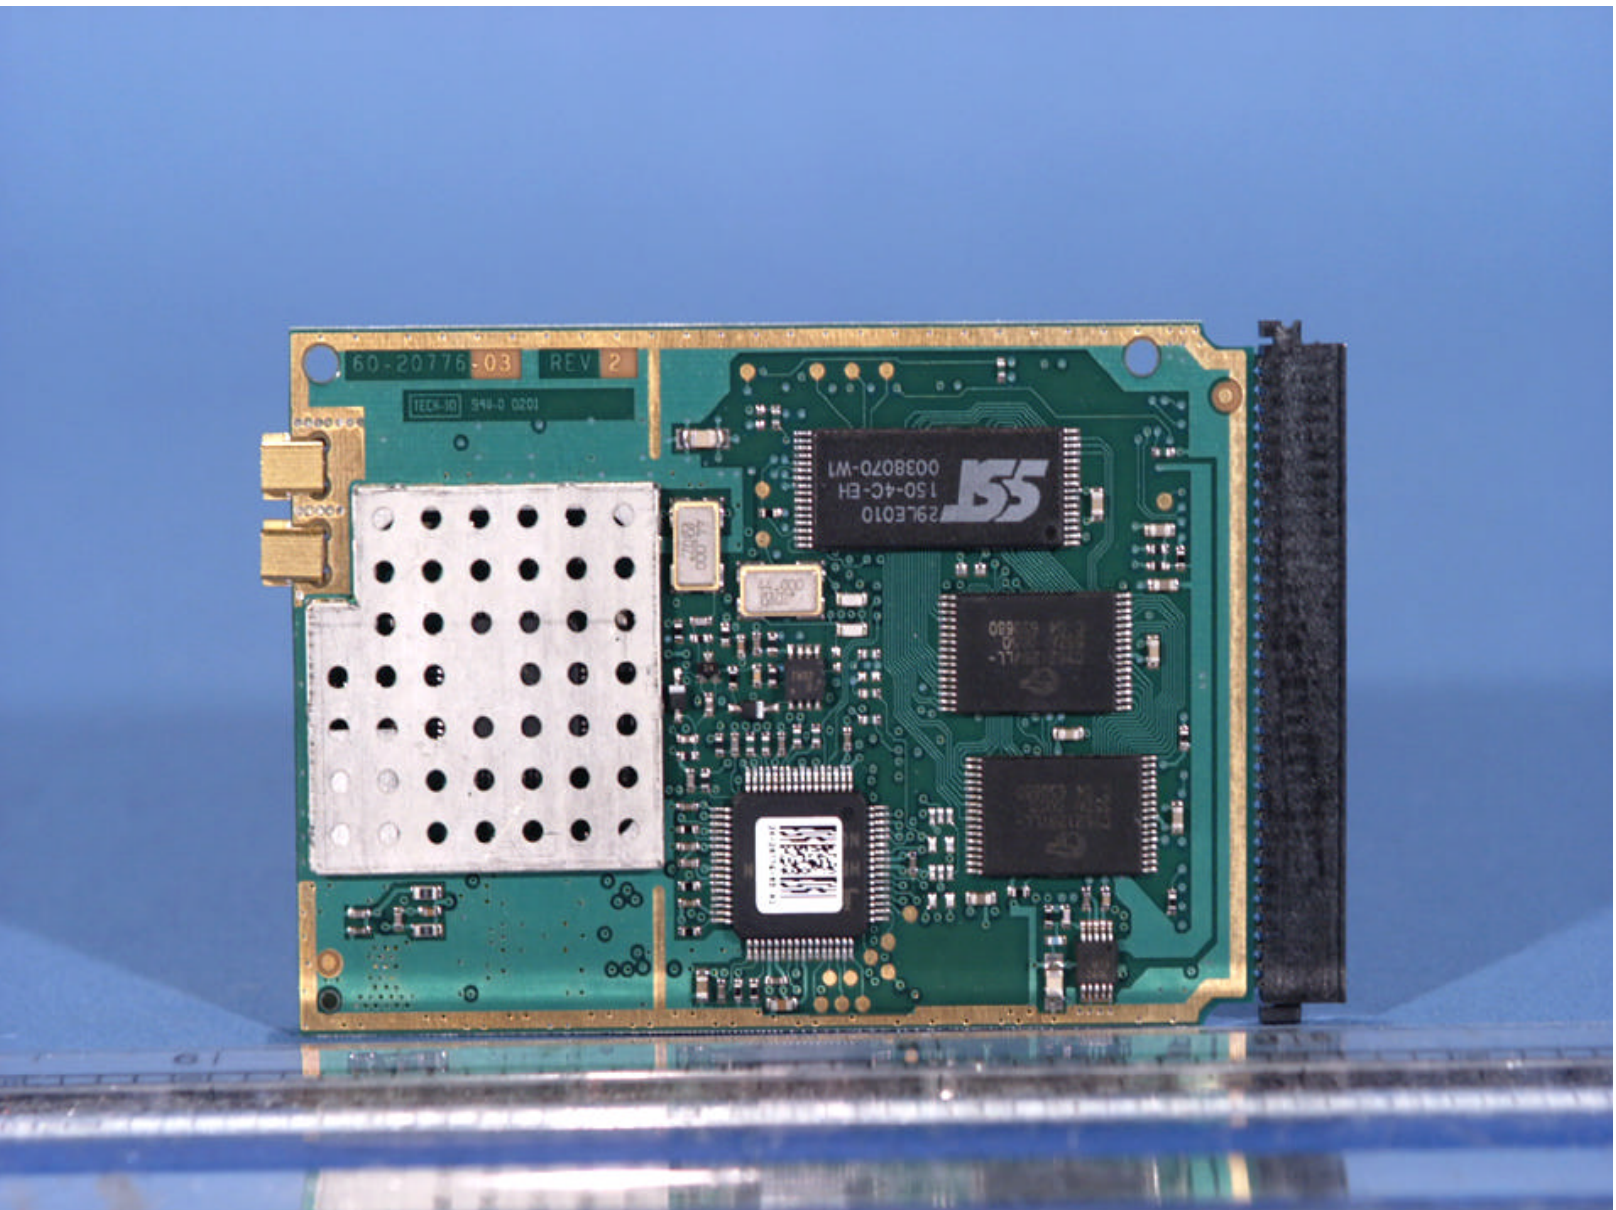

© 2001 PCTEST Lab

2.4GHz Pen Terminal w/Internal DSSS LAN Radio Card  
SYMBOL FCC ID: H9PSP1846 (Tx 2412-2462MHz)

NVLAP Lab Code: 100431-0

© 2001 PCTEST Lab

2.4GHz Pen Terminal w/Internal DSSS LAN Radio Card  
SYMBOL FCC ID: H9PSP1846 (Tx 2412-2462MHZ)

NVLAP Lab Code: 100431-0

© 2001 PCTEST Lab

2.4GHz Pen Terminal w/Internal DSSS LAN Radio Card  
SYMBOL FCC ID: H9PSP1846 (Tx 2412-2462MHZ)

NVLAP Lab Code: 100431-0

© 2001 PCTEST Lab

2.4GHz Pen Terminal w/Internal DSSS LAN Radio Card  
SYMBOL FCC ID: H9PSP1846 (Tx 2412-2462MHz)

NV\_LAP Lab Code: 100431-0