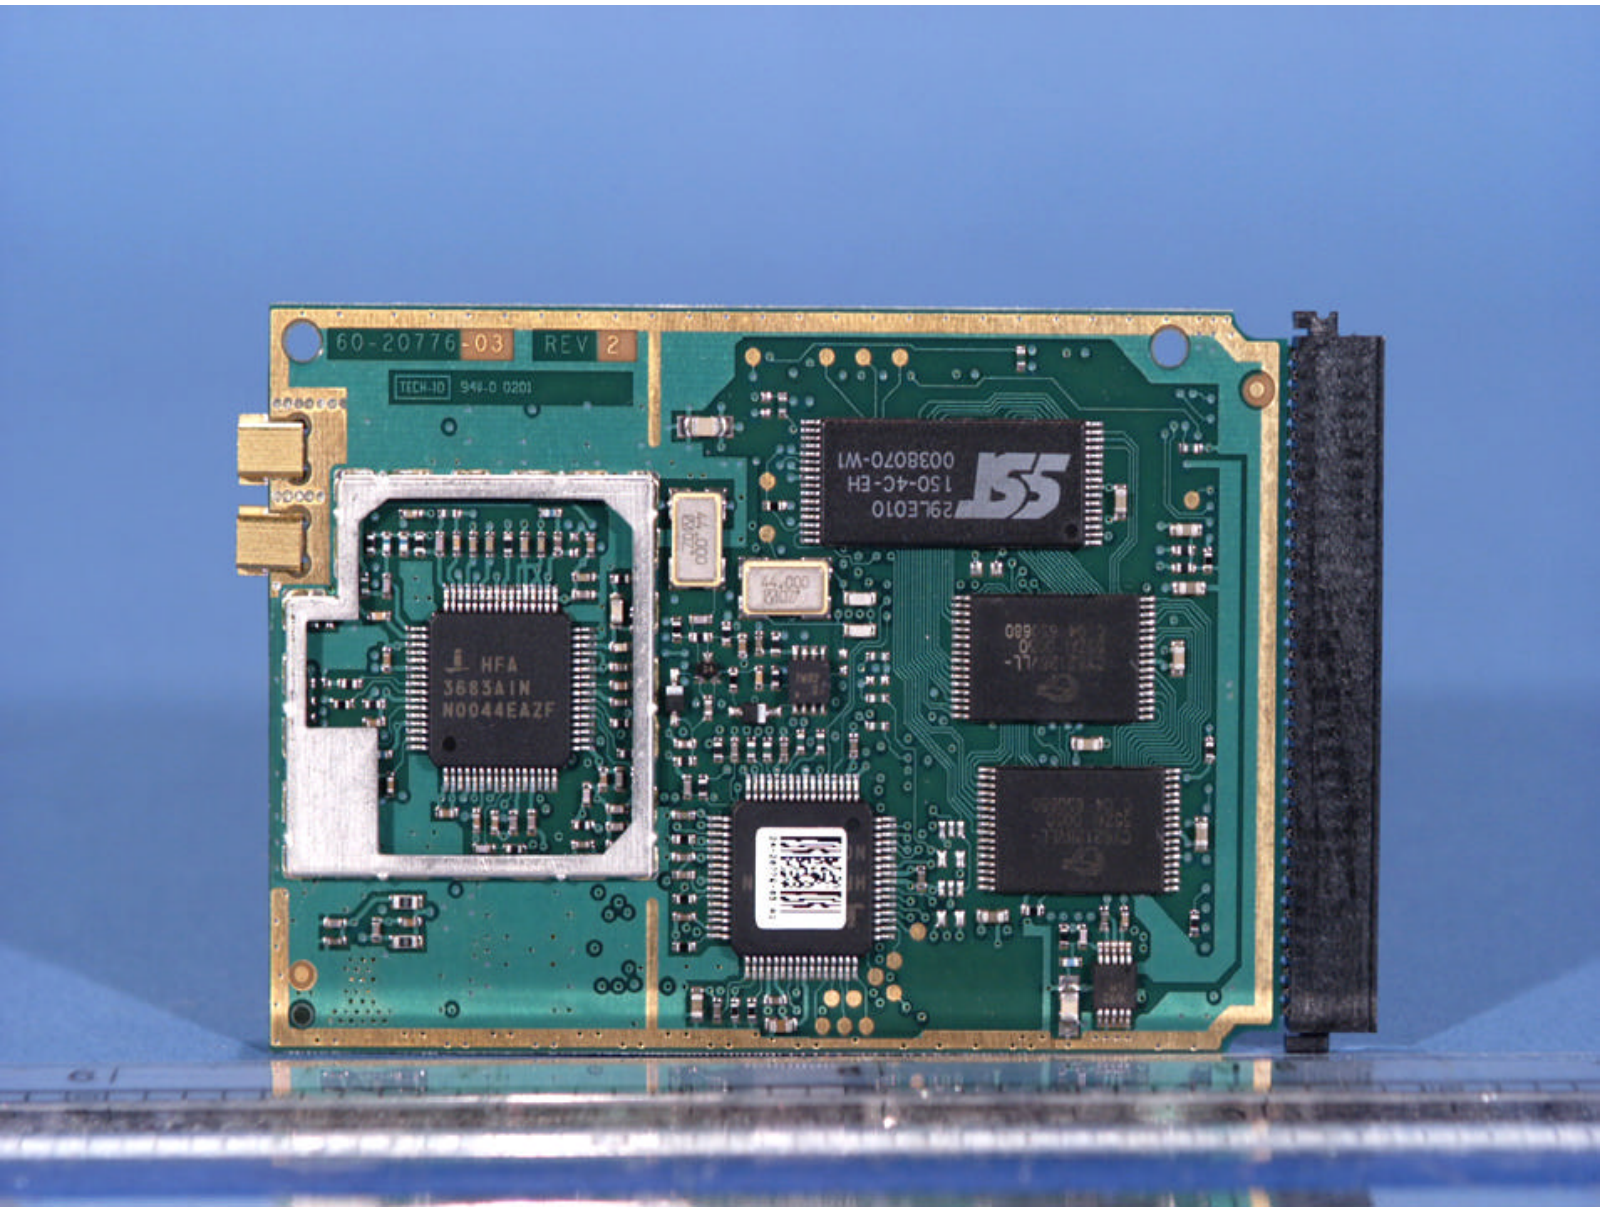

© 2001 PCTEST Lab

2.4GHz Pen Terminal w/Internal DSSS LAN Radio Card  
SYMBOL FCC ID: H9PSP1846 (Tx 2412-2462MHz)

NVLAP Lab Code: 100431-0

© 2001 PCTEST Lab

2.4GHz Pen Terminal w/Internal DSSS LAN Radio Card  
SYMBOL FCC ID: H9PSP1846 (Tx 2412-2462MHZ)

NVLAP Lab Code: 100431-0

© 2001 PCTEST Lab

2.4GHz Pen Terminal w/Internal DSSS LAN Radio Card  
SYMBOL FCC ID: H9PSP1846 (Tx 2412-2462MHZ)

NVLAP Lab Code: 100431-0

© 2001 PCTEST Lab

2.4GHz Pen Terminal w/Internal DSSS LAN Radio Card  
SYMBOL FCC ID: H9PSP1846 (Tx 2412-2462MHz)

NV\_LAP Lab Code: 100431-0