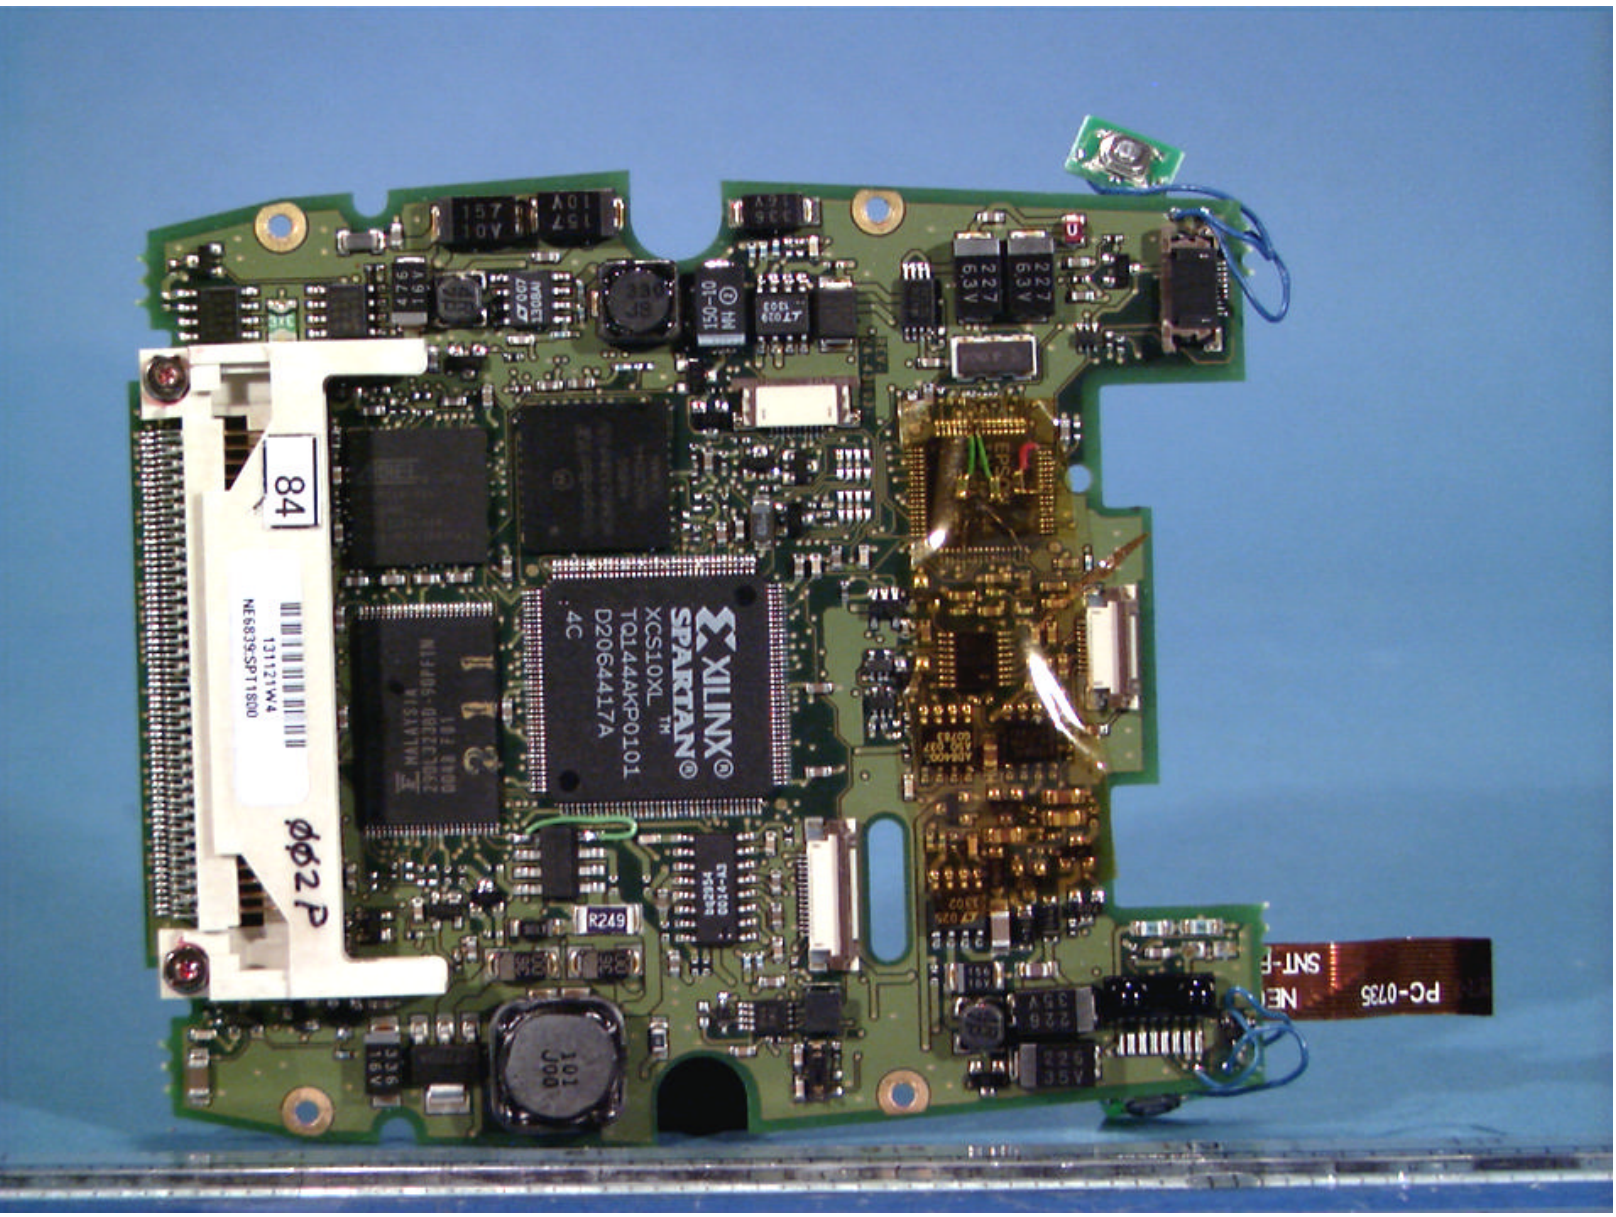

© 2001 PCTEST Lab

2.4GHz Pen Terminal w/Internal DSSS LAN Radio Card  
SYMBOL FCC ID: H9PSP1846 (Tx 2412-2462MHz)

NVLAP Lab Code: 100431-0

© 2001 PCTEST Lab

2.4GHz Pen Terminal w/Internal DSSS LAN Radio Card  
SYMBOL FCC ID: H9PSP1846 (Tx 2412-2462MHZ)

NVLAP Lab Code: 100431-0

© 2001 PCTEST Lab

2.4GHz Pen Terminal w/Internal DSSS LAN Radio Card  
SYMBOL FCC ID: H9PSP1846 (Tx 2412-2462MHZ)

NVLAP Lab Code: 100431-0

© 2001 PCTEST Lab

2.4GHz Pen Terminal w/Internal DSSS LAN Radio Card  
SYMBOL FCC ID: H9PSP1846 (Tx 2412-2462MHz)

NV\_LAP Lab Code: 100431-0