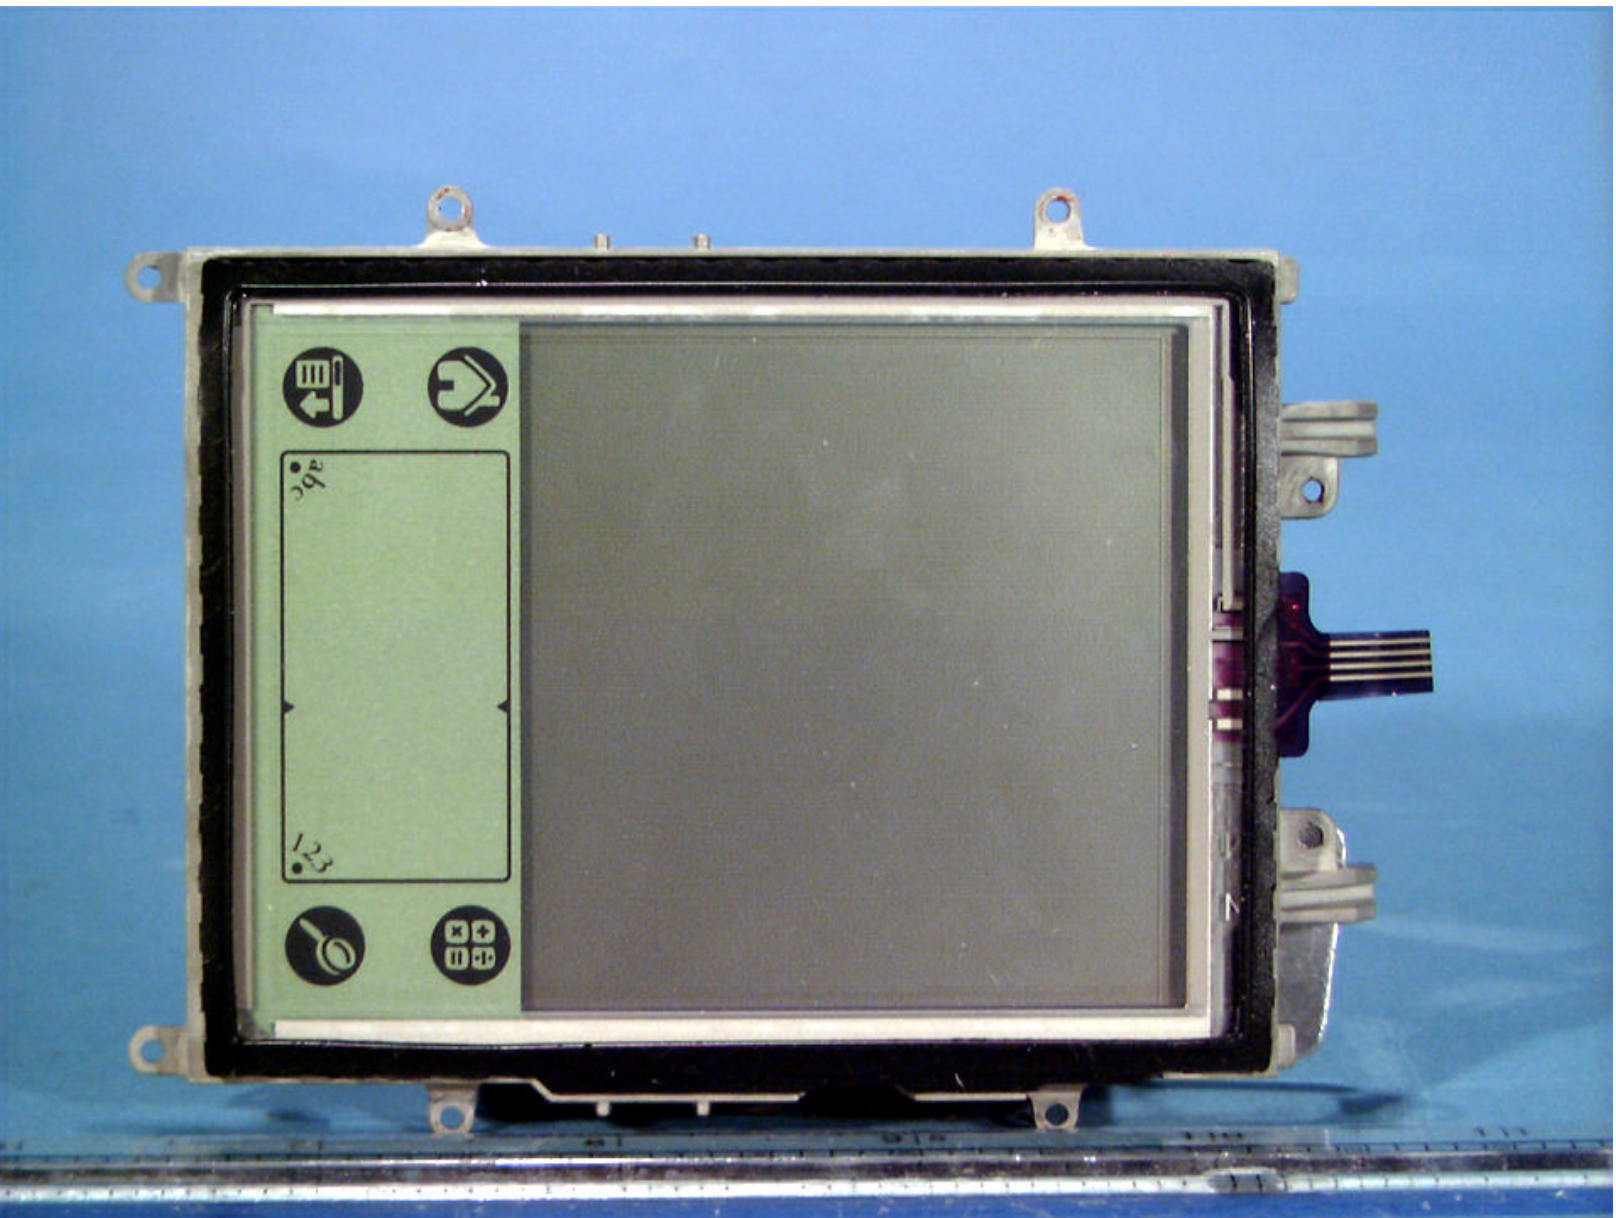

© 2001 PCTEST Lab

2.4GHz Pen Terminal w/Internal FHSS LAN Radio Card
SYMBOL FCC ID: H9PSP1842 (Tx 2402-2480MHz)

NV_LAP Lab Code: 100431-0

© 2001 PCTEST Lab

2.4GHz Pen Terminal w/Internal FHSS LAN Radio Card
SYMBOL FCC ID: H9PSP1842 (Tx 2402-2480MHz)

NVLAP Lab Code: 100431-0

© 2001 PCTEST Lab

2.4GHz Pen Terminal w/Internal FHSS LAN Radio Card
SYMBOL FCC ID: H9PSP1842 (Tx 2402-2480MHz)

NVLAP Lab Code: 100431-0

© 2001 PCTEST Lab

2.4GHz Pen Terminal w/Internal FHSS LAN Radio Card
SYMBOL FCC ID: H9PSP1842 (Tx 2402-2480MHz)

NVLAP Lab Code: 100431-0

© 2001 PCTEST Lab

2.4GHz Pen Terminal w/Internal FHSS LAN Radio Card
SYMBOL FCC ID: H9PSP1842 (Tx 2402-2480MHz)

NVLAP Lab Code: 100431-0