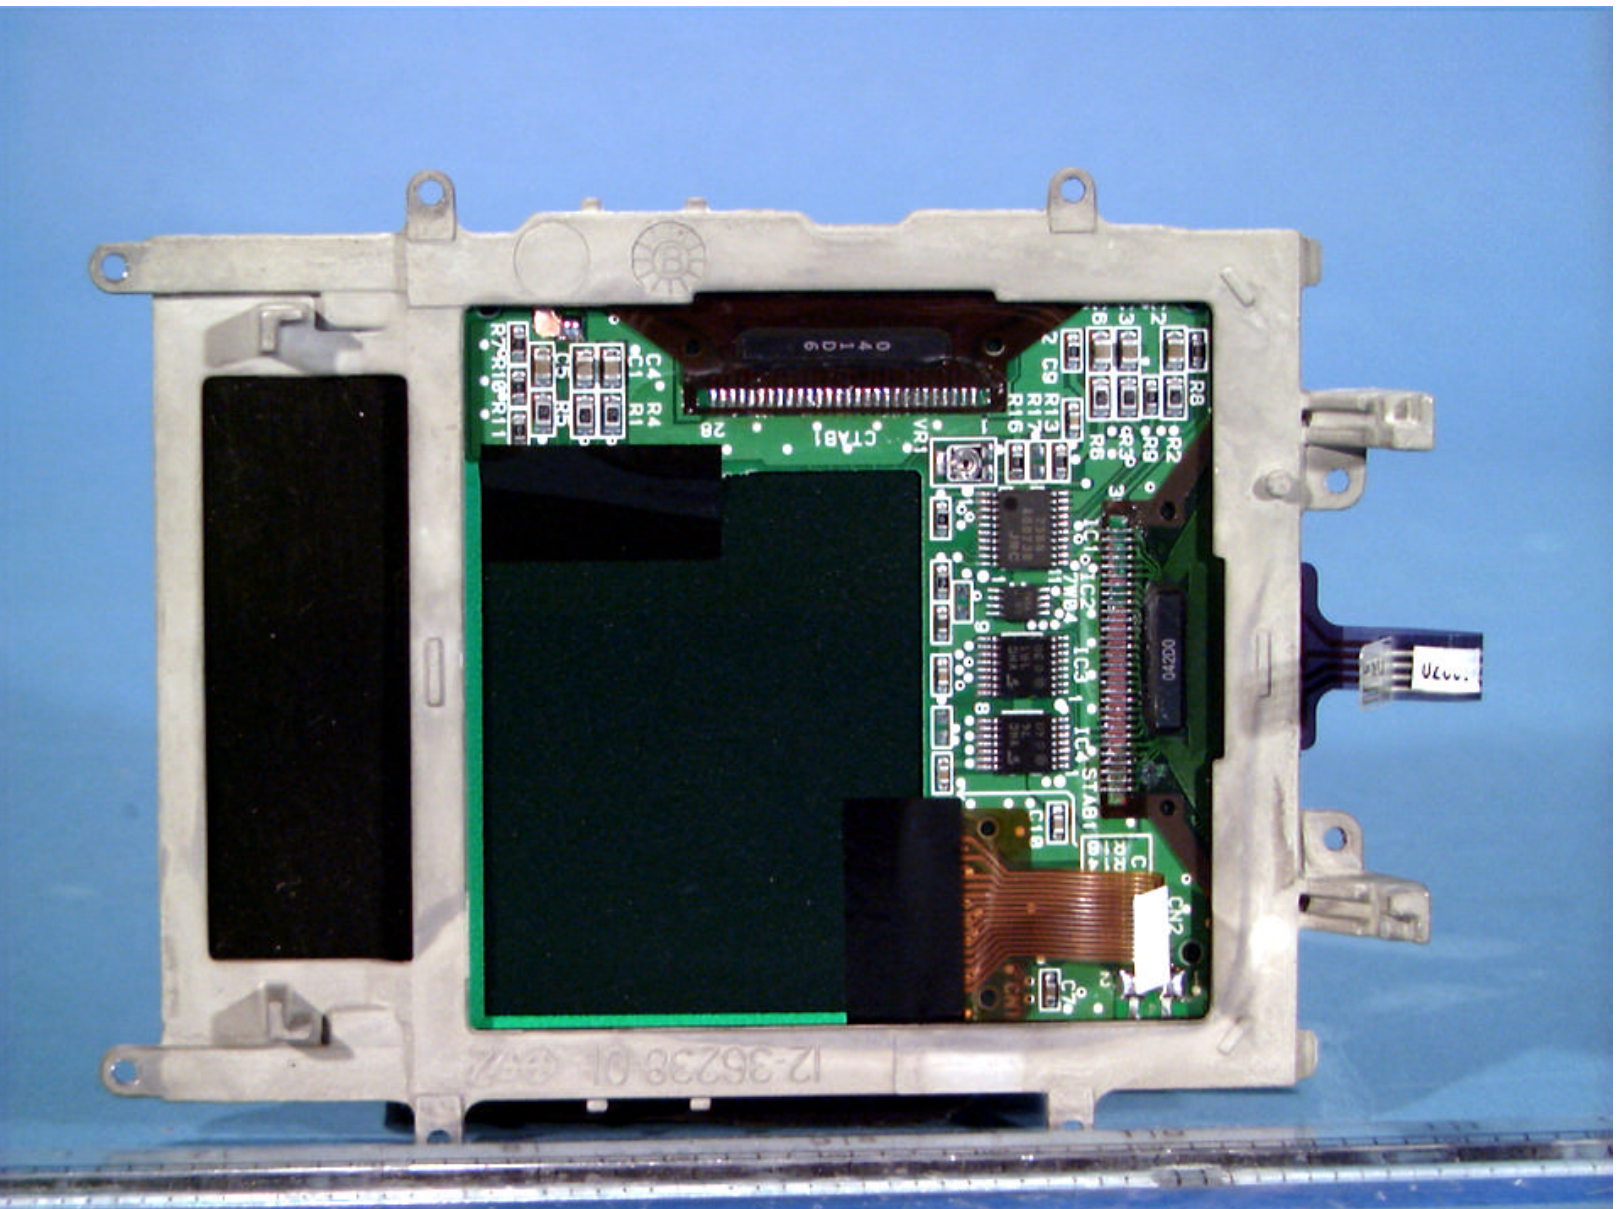

© 2001 PCTEST Lab

2.4GHz Pen Terminal w/Internal FHSS LAN Radio Card
SYMBOL FCC ID: H9PSP1842 (Tx 2402-2480MHz)

NV_LAP Lab Code: 100431-0

© 2001 PCTEST Lab

2.4GHz Pen Terminal w/Internal FHSS LAN Radio Card
SYMBOL FCC ID: H9PSP1842 (Tx 2402-2480MHz)

NVLAP Lab Code: 100431-0

© 2001 PCTEST Lab

2.4GHz Pen Terminal w/Internal FHSS LAN Radio Card
SYMBOL FCC ID: H9PSP1842 (Tx 2402-2480MHz)

NVLAP Lab Code: 100431-0

© 2001 PCTEST Lab

2.4GHz Pen Terminal w/Internal FHSS LAN Radio Card
SYMBOL FCC ID: H9PSP1842 (Tx 2402-2480MHz)

NVLAP Lab Code: 100431-0

© 2001 PCTEST Lab

2.4GHz Pen Terminal w/Internal FHSS LAN Radio Card
SYMBOL FCC ID: H9PSP1842 (Tx 2402-2480MHz)

NVLAP Lab Code: 100431-0