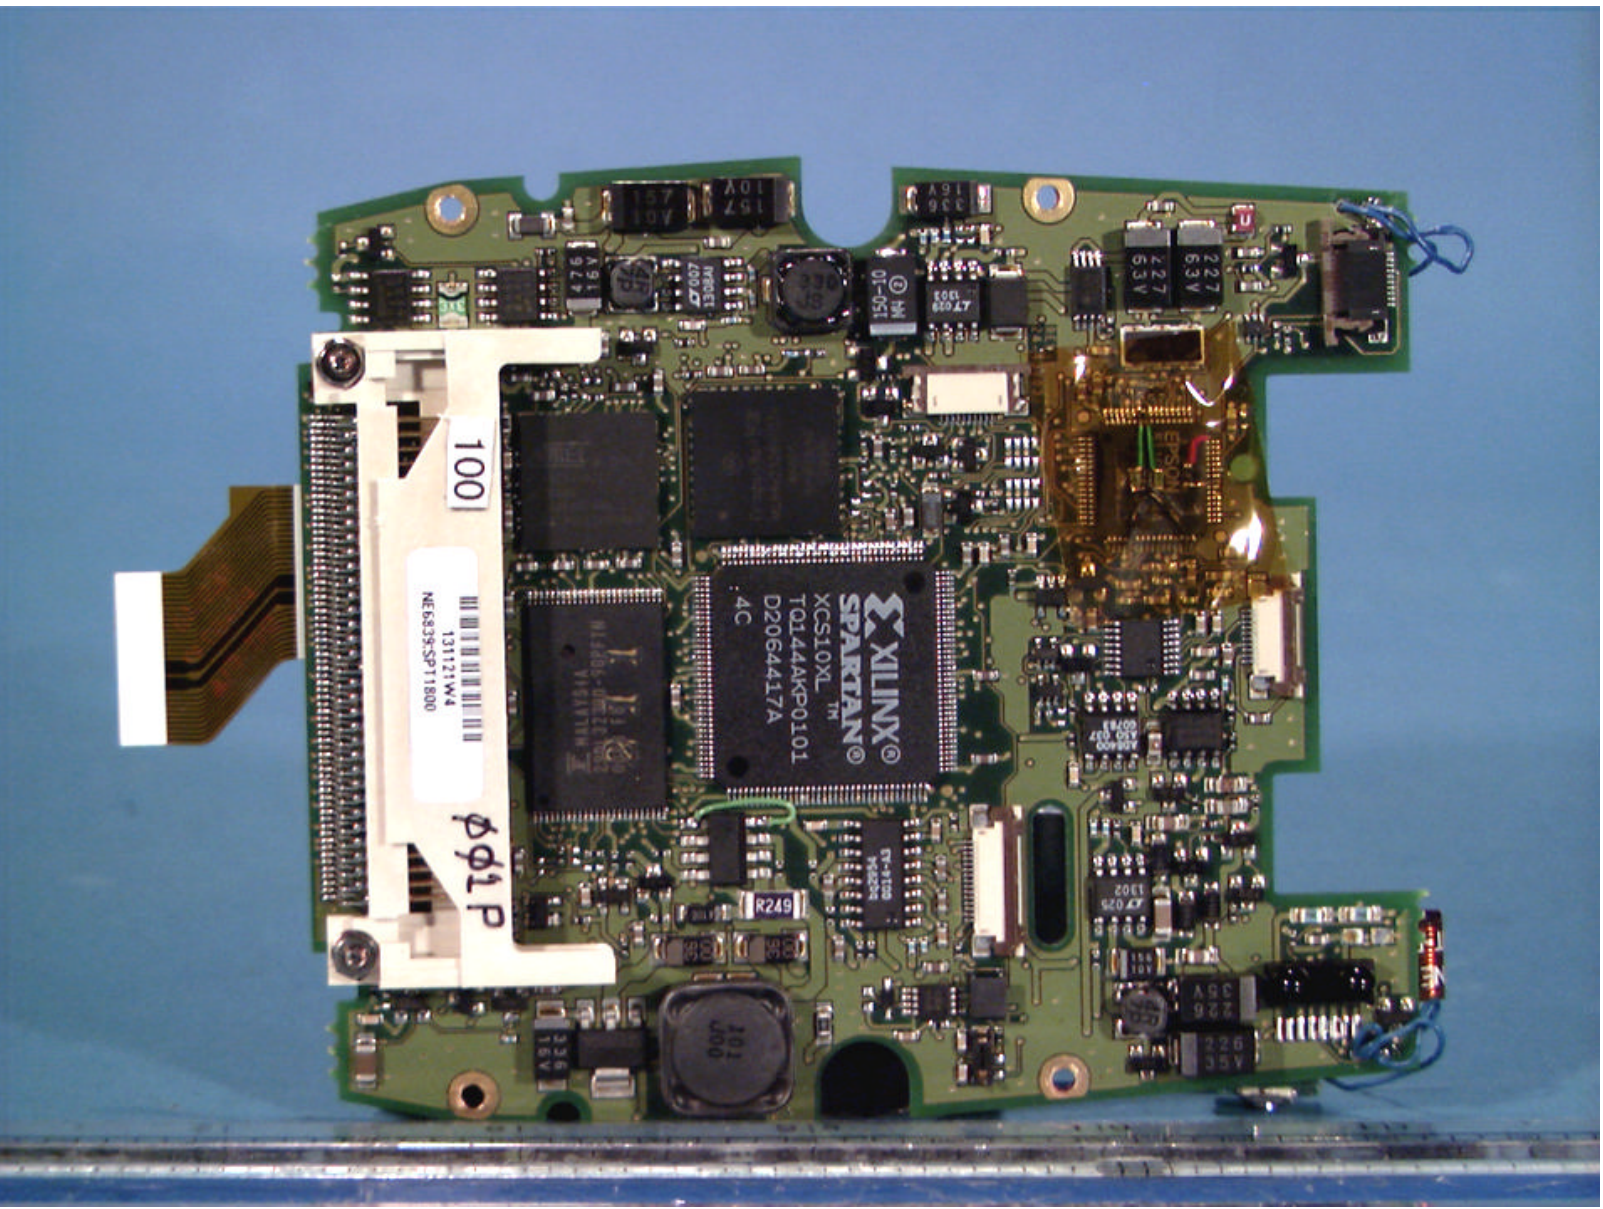

© 2001 PCTEST Lab

2.4GHz Pen Terminal w/Internal FHSS LAN Radio Card
SYMBOL FCC ID: H9PSP1842 (Tx 2402-2480MHz)

NV_LAP Lab Code: 100431-0

© 2001 PCTEST Lab

2.4GHz Pen Terminal w/Internal FHSS LAN Radio Card
SYMBOL FCC ID: H9PSP1842 (Tx 2402-2480MHz)

NVLAP Lab Code: 100431-0

© 2001 PCTEST Lab

2.4GHz Pen Terminal w/Internal FHSS LAN Radio Card
SYMBOL FCC ID: H9PSP1842 (Tx 2402-2480MHz)

NVLAP Lab Code: 100431-0

© 2001 PCTEST Lab

2.4GHz Pen Terminal w/Internal FHSS LAN Radio Card
SYMBOL FCC ID: H9PSP1842 (Tx 2402-2480MHz)

NVLAP Lab Code: 100431-0

© 2001 PCTEST Lab

2.4GHz Pen Terminal w/Internal FHSS LAN Radio Card
SYMBOL FCC ID: H9PSP1842 (Tx 2402-2480MHz)

NVLAP Lab Code: 100431-0