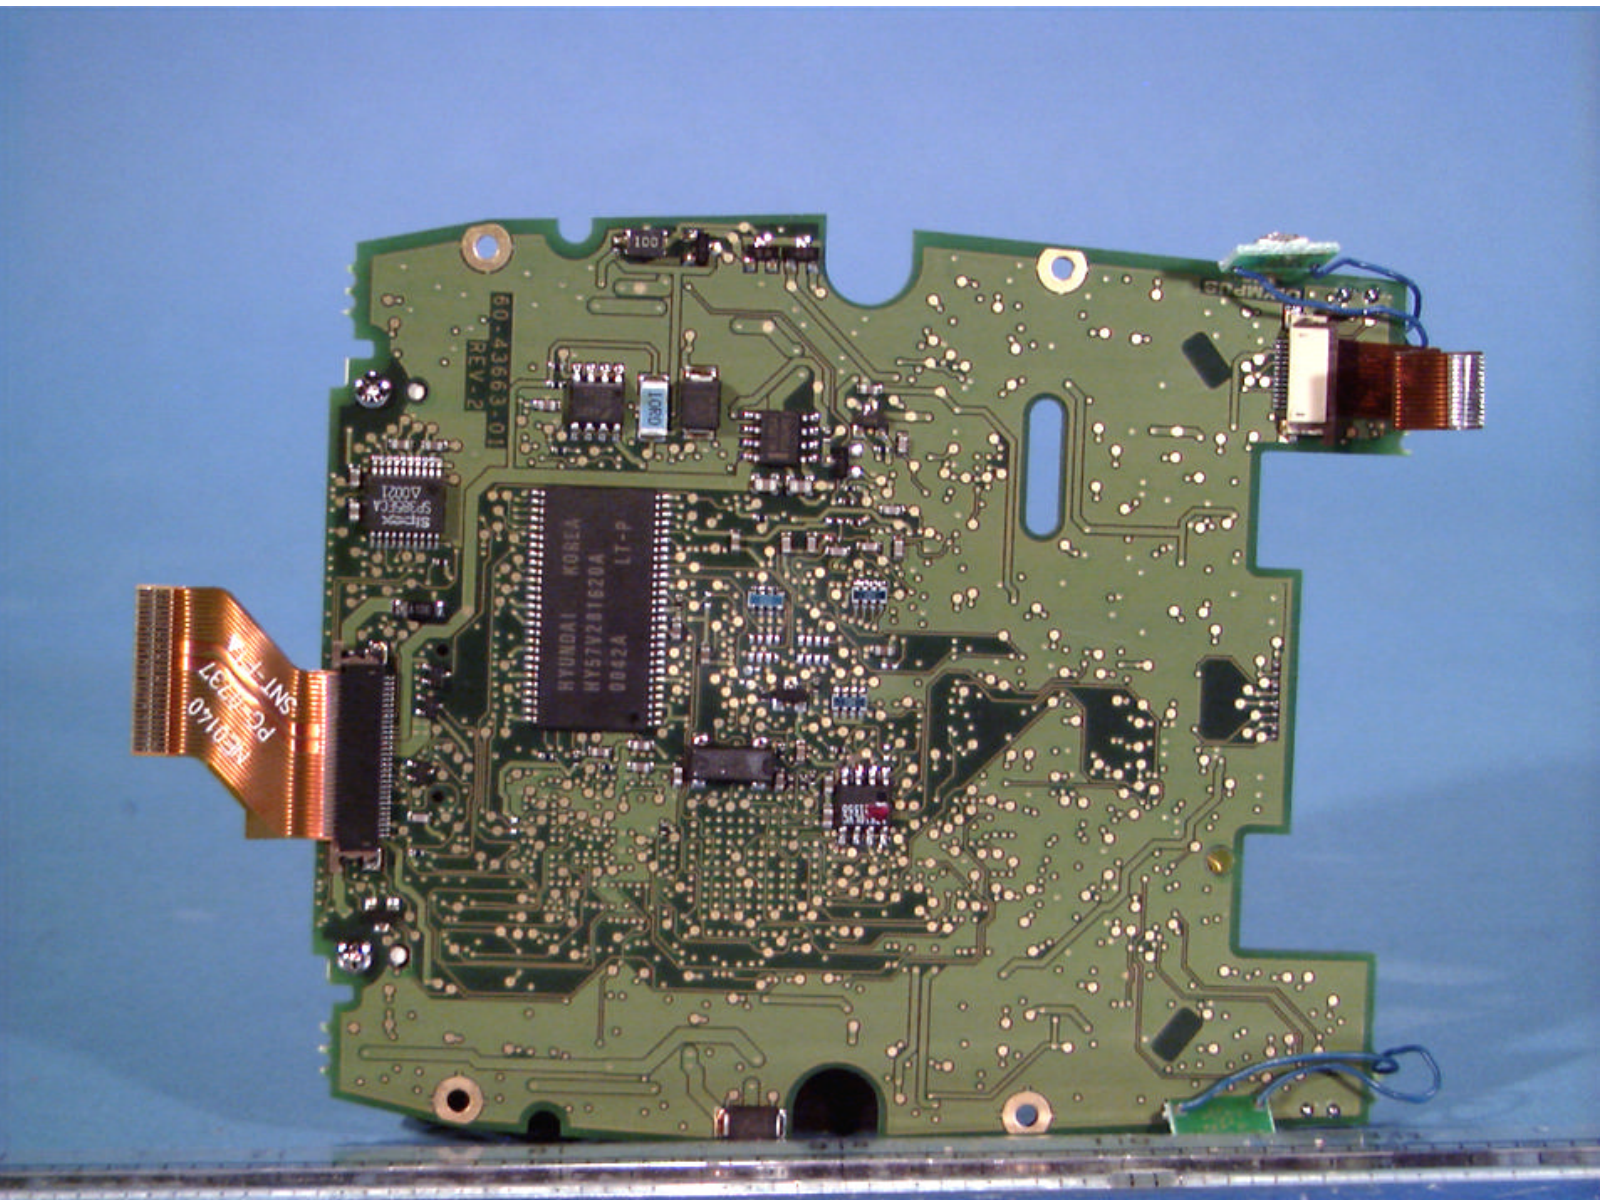

© 2001 PCTEST Lab

2.4GHz Pen Terminal w/Internal FHSS LAN Radio Card
SYMBOL FCC ID: H9PSP1842 (Tx 2402-2480MHz)

NV_LAP Lab Code: 100431-0

© 2001 PCTEST Lab

2.4GHz Pen Terminal w/Internal FHSS LAN Radio Card
SYMBOL FCC ID: H9PSP1842 (Tx 2402-2480MHz)

NVLAP Lab Code: 100431-0

© 2001 PCTEST Lab

2.4GHz Pen Terminal w/Internal FHSS LAN Radio Card
SYMBOL FCC ID: H9PSP1842 (Tx 2402-2480MHz)

NVLAP Lab Code: 100431-0

© 2001 PCTEST Lab

2.4GHz Pen Terminal w/Internal FHSS LAN Radio Card
SYMBOL FCC ID: H9PSP1842 (Tx 2402-2480MHz)

NVLAP Lab Code: 100431-0

© 2001 PCTEST Lab

2.4GHz Pen Terminal w/Internal FHSS LAN Radio Card
SYMBOL FCC ID: H9PSP1842 (Tx 2402-2480MHz)

NVLAP Lab Code: 100431-0