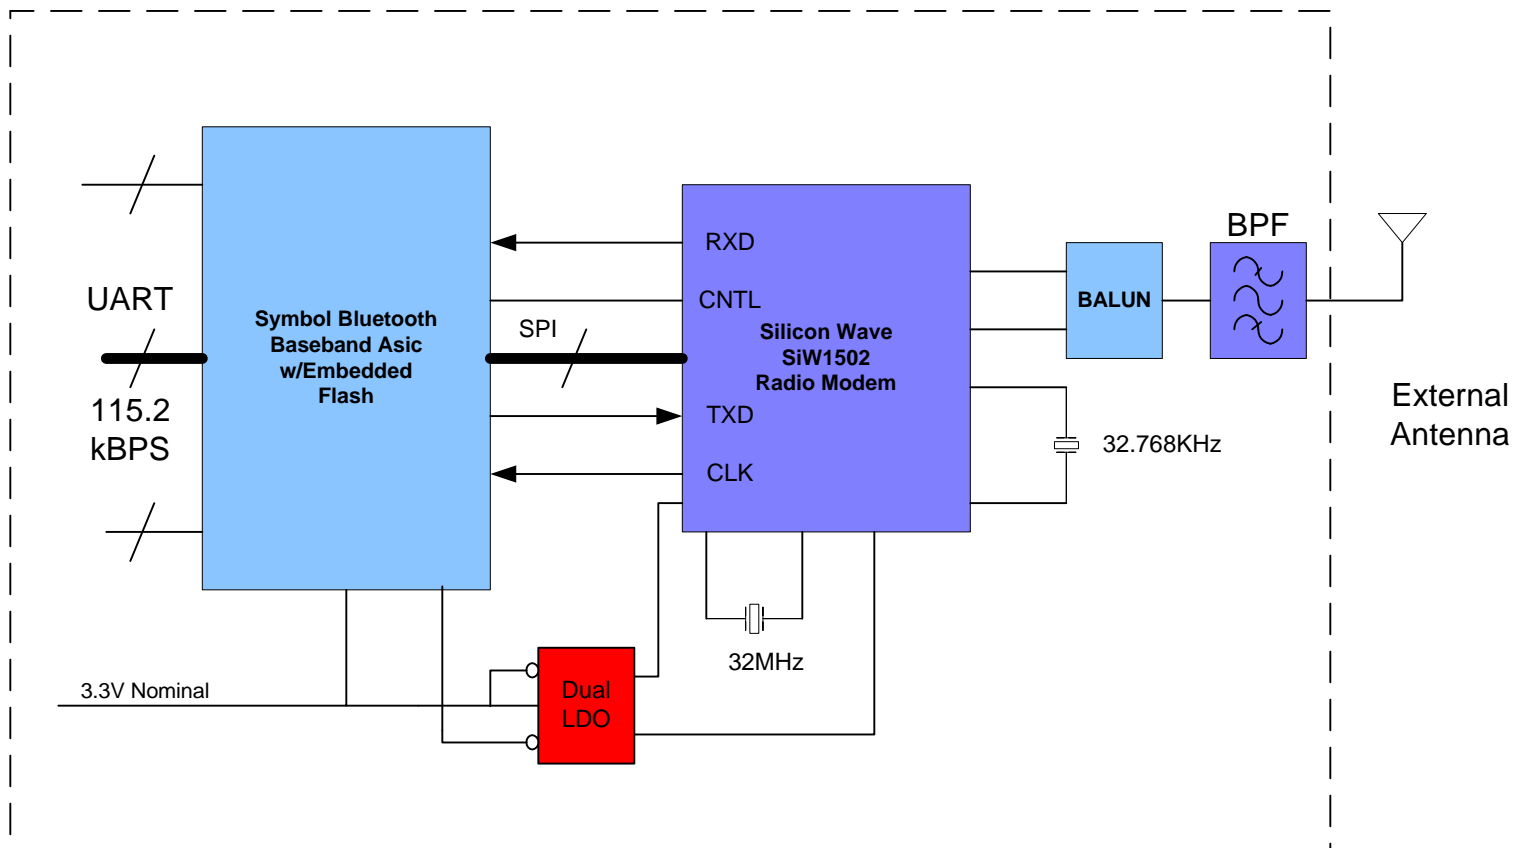

Host System Interface

Symbol Technologies Inc.	Snapper Module Block Diagram				
	7/10/02	SIZE	FSCM NO	DWG NO	REV
	SCALE	1 : 1	SHEET	1 OF 1	