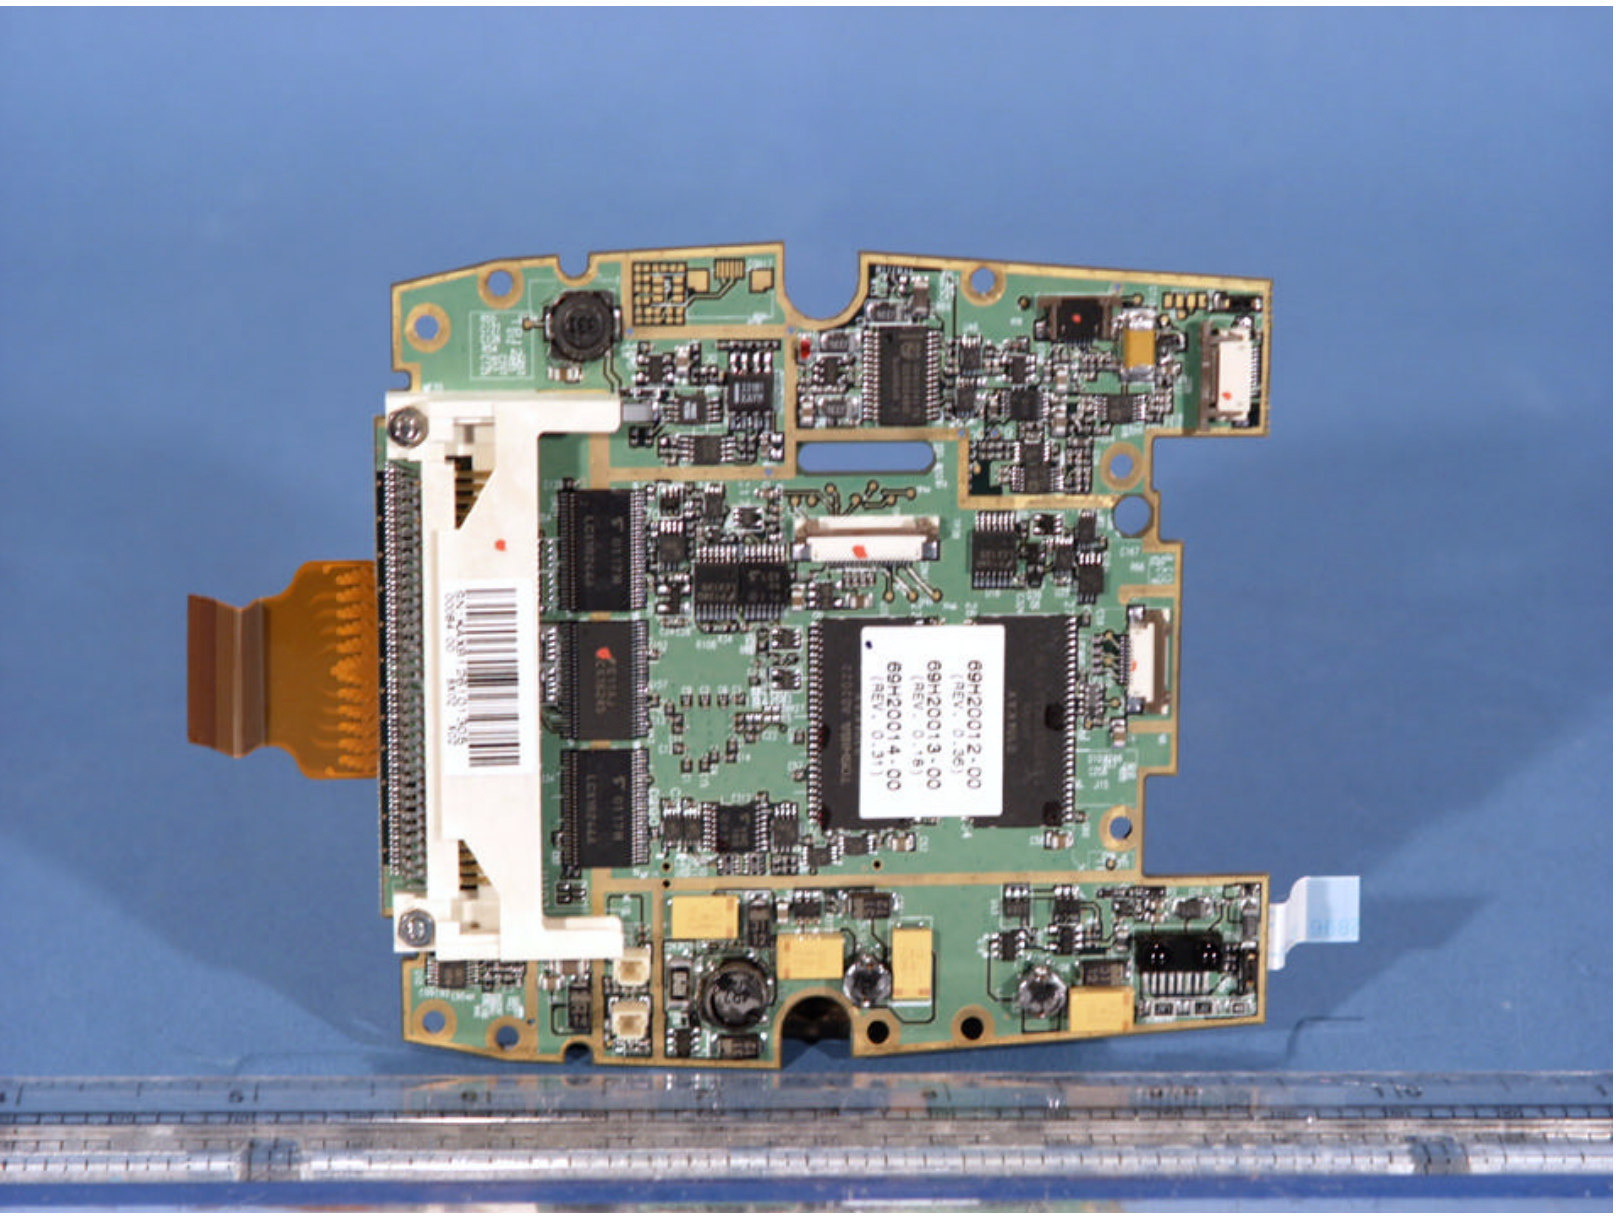

© 2001 PCTEST Lab
SYMBOL FCC ID: H9PPPT2833 (Tx 824-849MHZ)
Cellular_PDA WAN Terminal w/Integrated CDPD Radio Modem
NVLAP Lab Code: 100431-0

© 2001 PCTEST Lab

SYMBOL FCC ID: H9PPPT2833 (Tx 824-849MHZ)
Cellular- PDA WAN Terminal w/Integrated CDPD Radio Modem

NV/LAP Lab Code: 100431-0