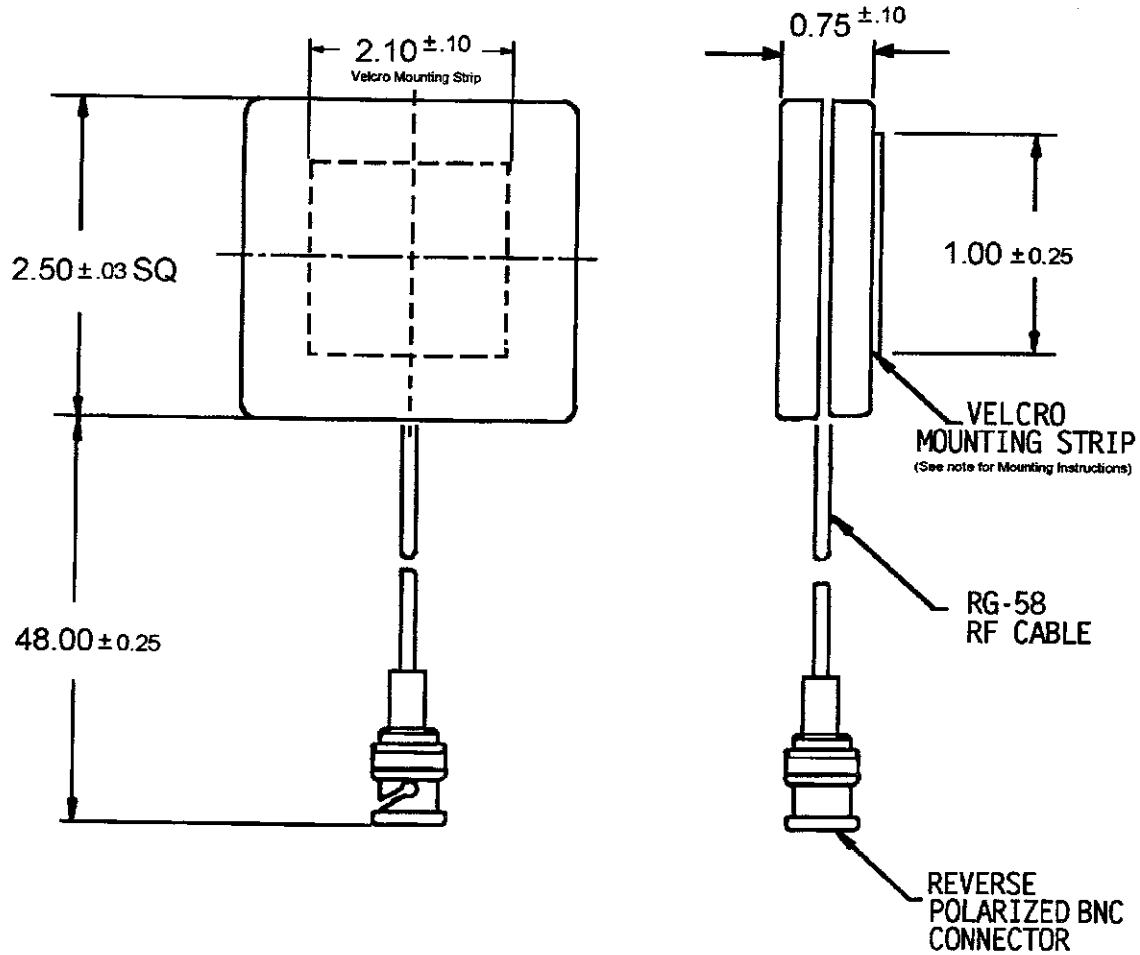

DIMENSIONS

DRAWING NOT TO SCALE

SPECIFICATIONS

FREQUENCY	2400-2485 MHZ
VSWR	2:1
GAIN	0 DBI NOMINAL
PATTERN COVERAGE	HEMISPHERICAL
POLARIZATION	LINEAR
HOUSING COLOR:	WHITE
CABLE COLOR:	WHITE

Note:

1. Attached velcro mounting strip (hook side) onto antenna housing.

SYMBOL TECHNOLOGIES, INC.

DOCUMENT No.50-21900-008

REV C

SHEET 2 of 2