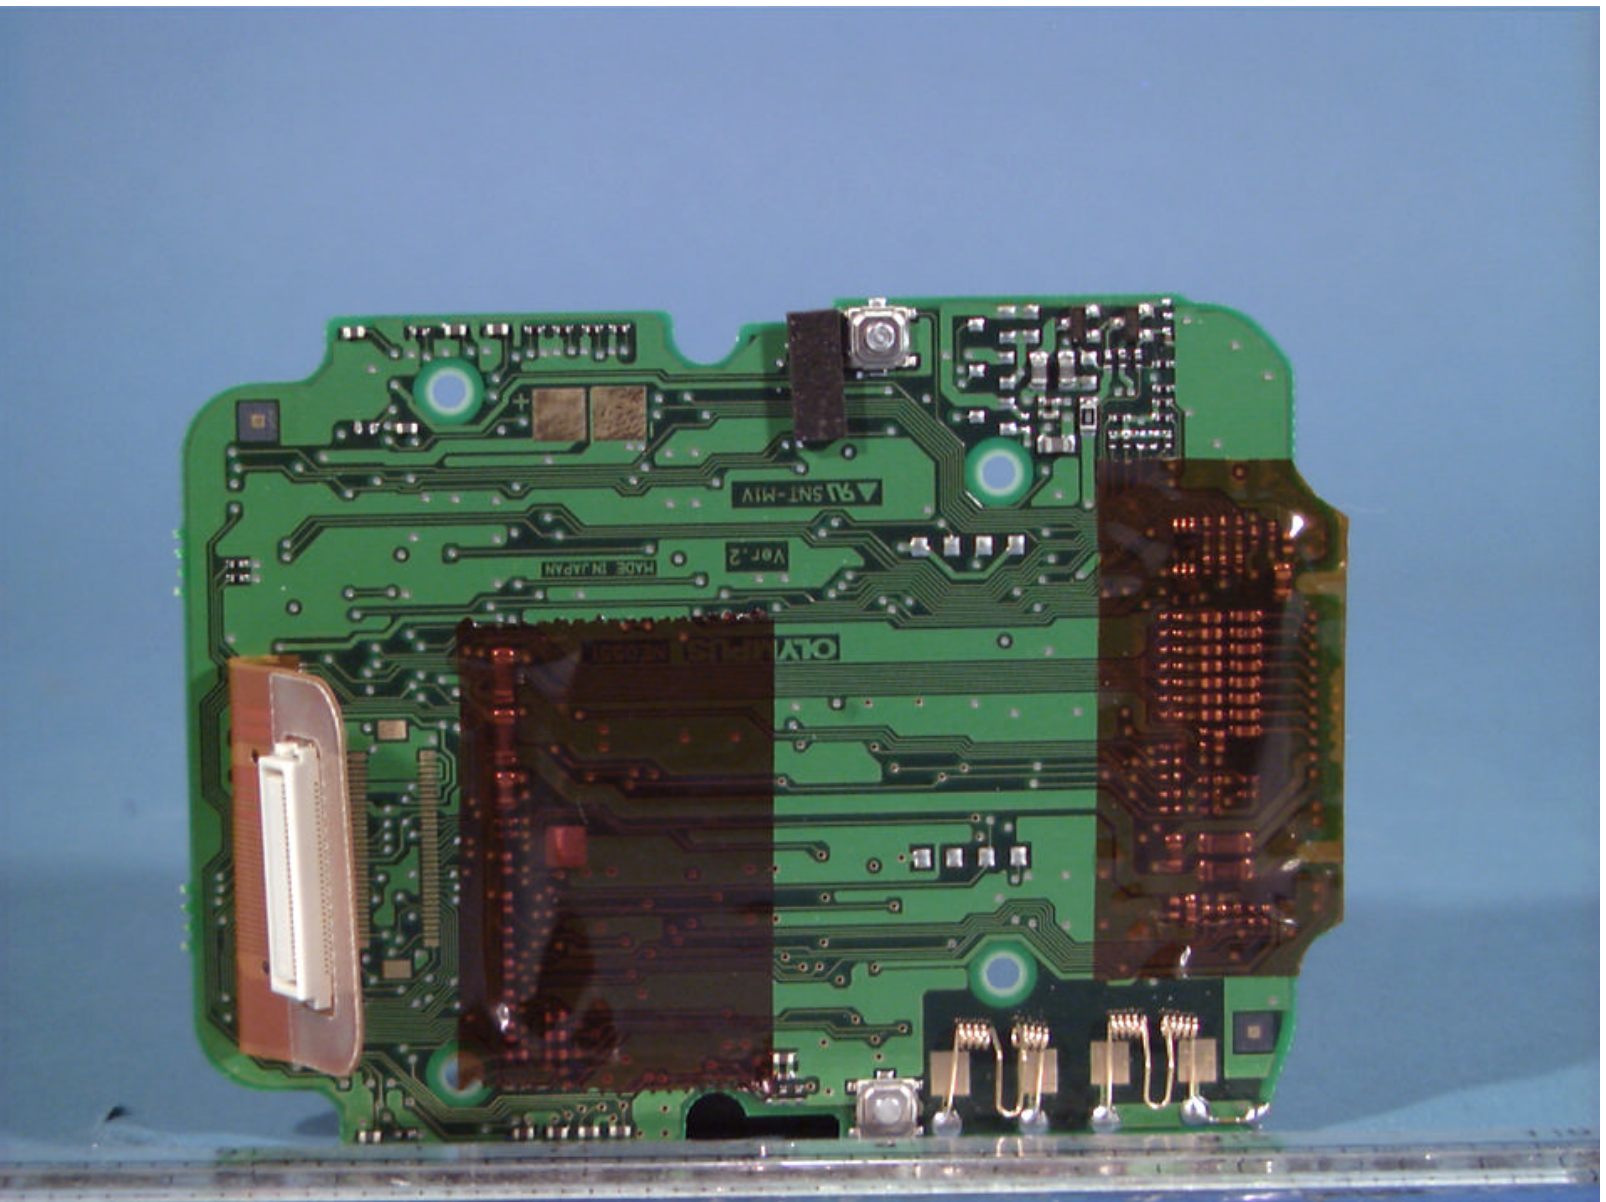

© 2002 PCTEST Lab

SYMBOL FCC ID: H9PPDT81C6
Portable Data Terminal with WLAN PC Card Module

© 2002 PCTEST Lab
SYMBOL FCC ID: H9PPDT81C6
Portable Data Terminal with WLAN PC Card Module

© 2002 PCTEST Lab

SYMBOL FCC ID: H9PPDT81C6
Portable Data Terminal with WLAN PC Card Module

© 2002 PCTEST Lab
SYMBOL FCC ID: H9PPDT81C6
Portable Data Terminal with WLAN PC Card Module

© 2002 PCTEST Lab

SYMBOL FCC ID: H9PPDT81C6
Portable Data Terminal with WLAN PC Card Module