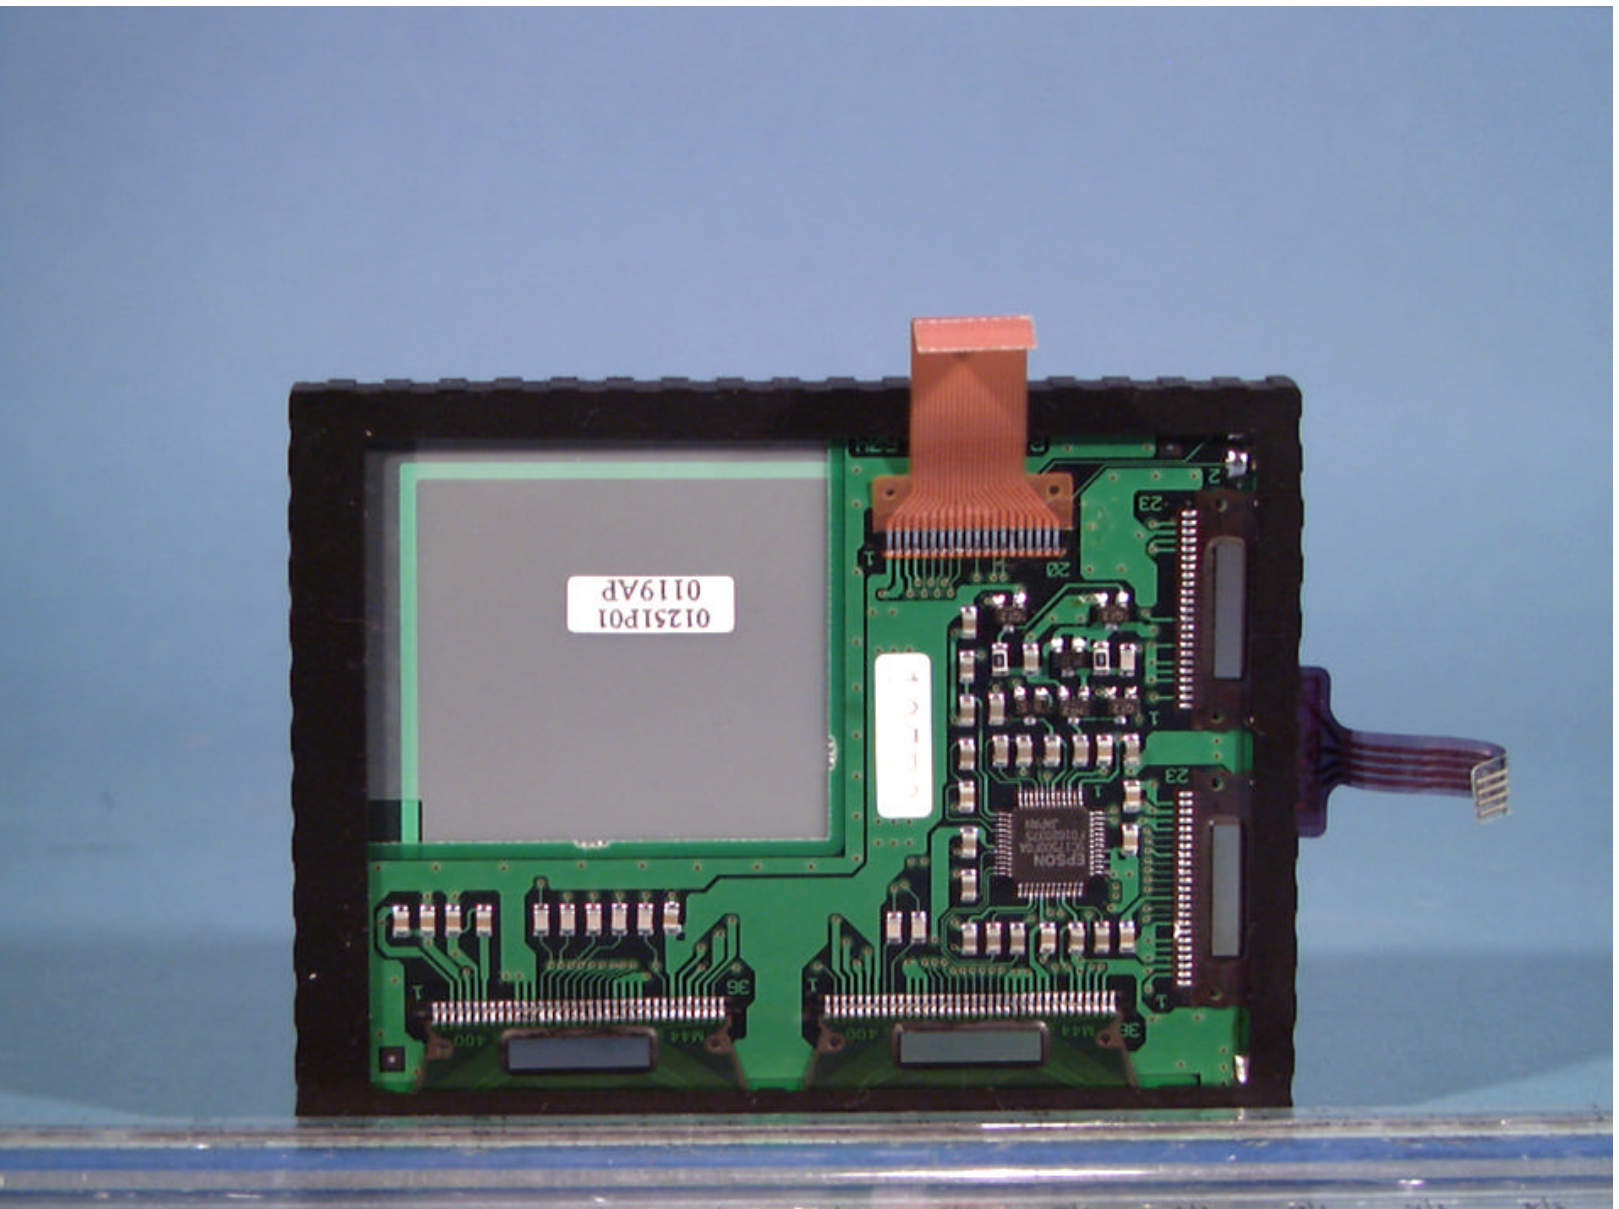

© 2002 PCTEST Lab

SYMBOL FCC ID: H9PPDT81C6
Portable Data Terminal with WLAN PC Card Module

© 2002 PCTEST Lab
SYMBOL FCC ID: H9PPDT81C6
Portable Data Terminal with WLAN PC Card Module

© 2002 PCTEST Lab

SYMBOL FCC ID: H9PPDT81C6
Portable Data Terminal with WLAN PC Card Module

© 2002 PCTEST Lab
SYMBOL FCC ID: H9PPDT81C6
Portable Data Terminal with WLAN PC Card Module

© 2002 PCTEST Lab

SYMBOL FCC ID: H9PPDT81C6
Portable Data Terminal with WLAN PC Card Module