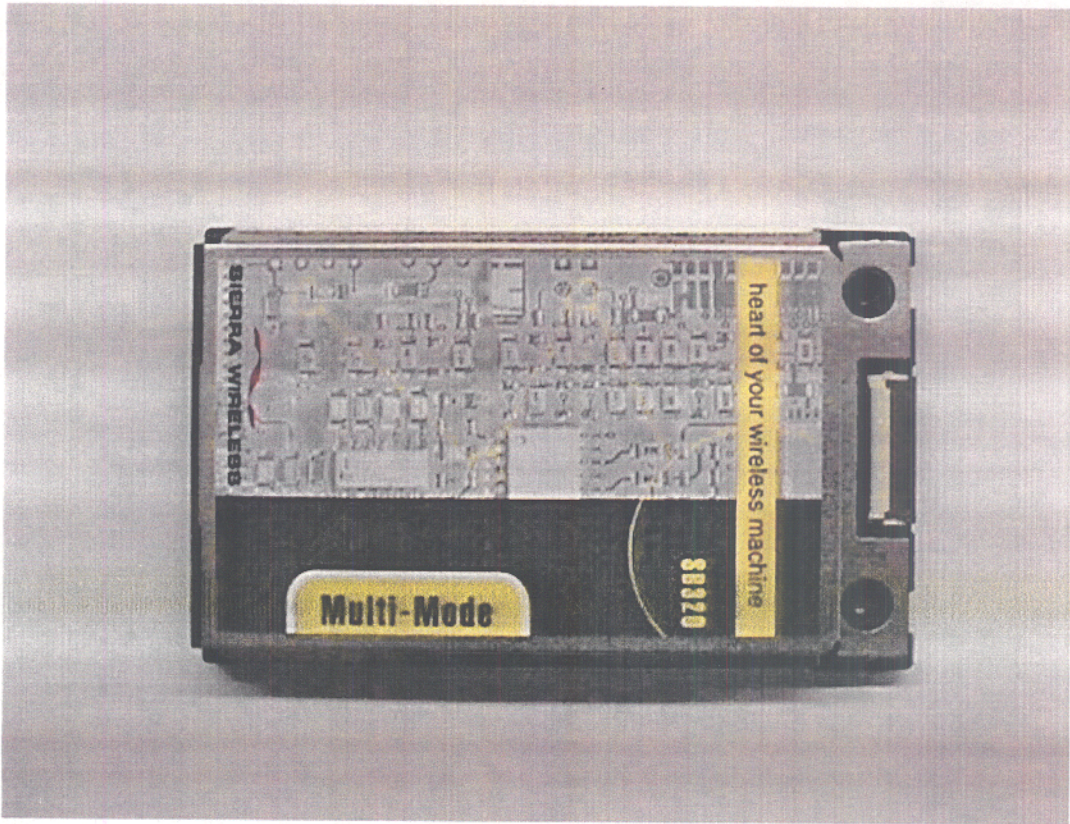

**APPLICATION FOR**  
**Type Acceptance**  
***EXTERNAL PHOTOS***

**Sierra Wireless Inc.**

**FCCID: N7NOEM3**

**MODEL: SB320**

Prepared by:  
**Sierra Wireless Inc.**

#150-13575 Commerce Parkway  
Richmond, B.C.  
V6V2L1

Dec. 7, 1998

Figure 1: Modem External View—Top Side

Figure2:ModemExternalView-BottomSide