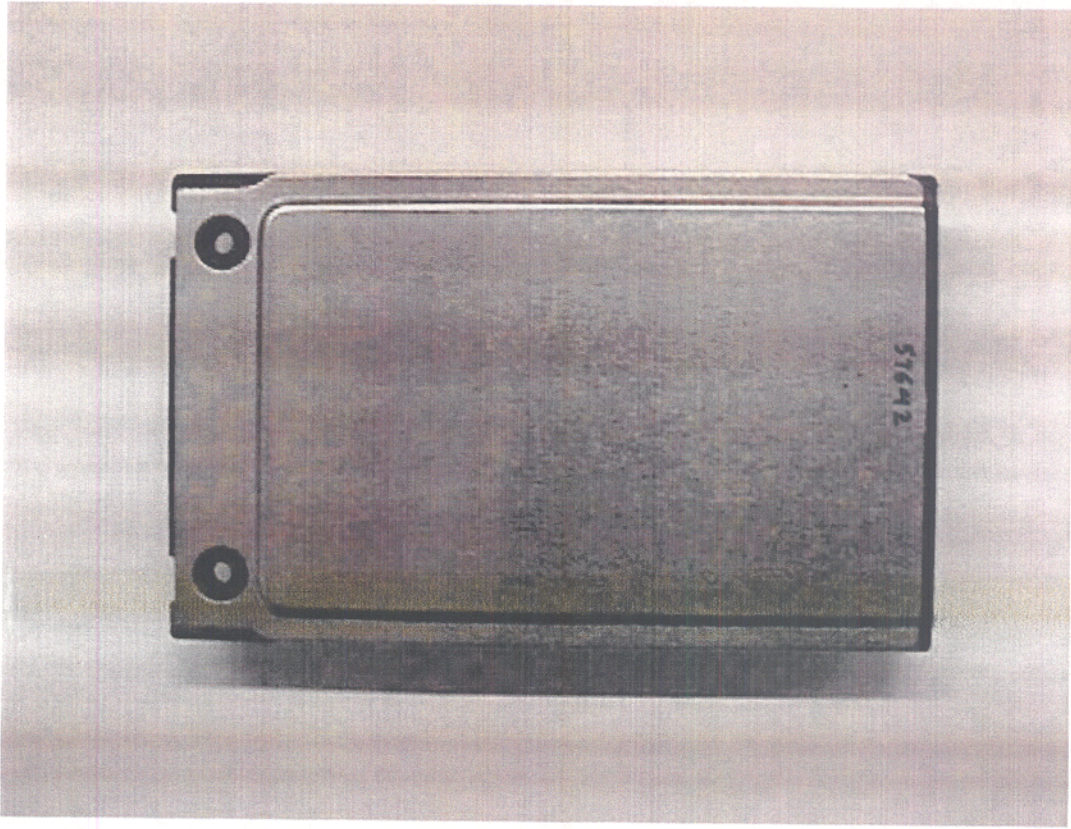

**APPLICATION FOR**  
**Type Acceptance**  
***EXTERNAL PHOTOS***

**Sierra Wireless Inc.**

**FCCID: N7NOEM3**

**MODEL: SB320**

Prepared by:  
**Sierra Wireless Inc.**

#150-13575 Commerce Parkway  
Richmond, B.C.  
V6V2L1

Dec. 7, 1998

Figure 1: Modem External View—Top Side

Figure2:ModemExternalView-BottomSide