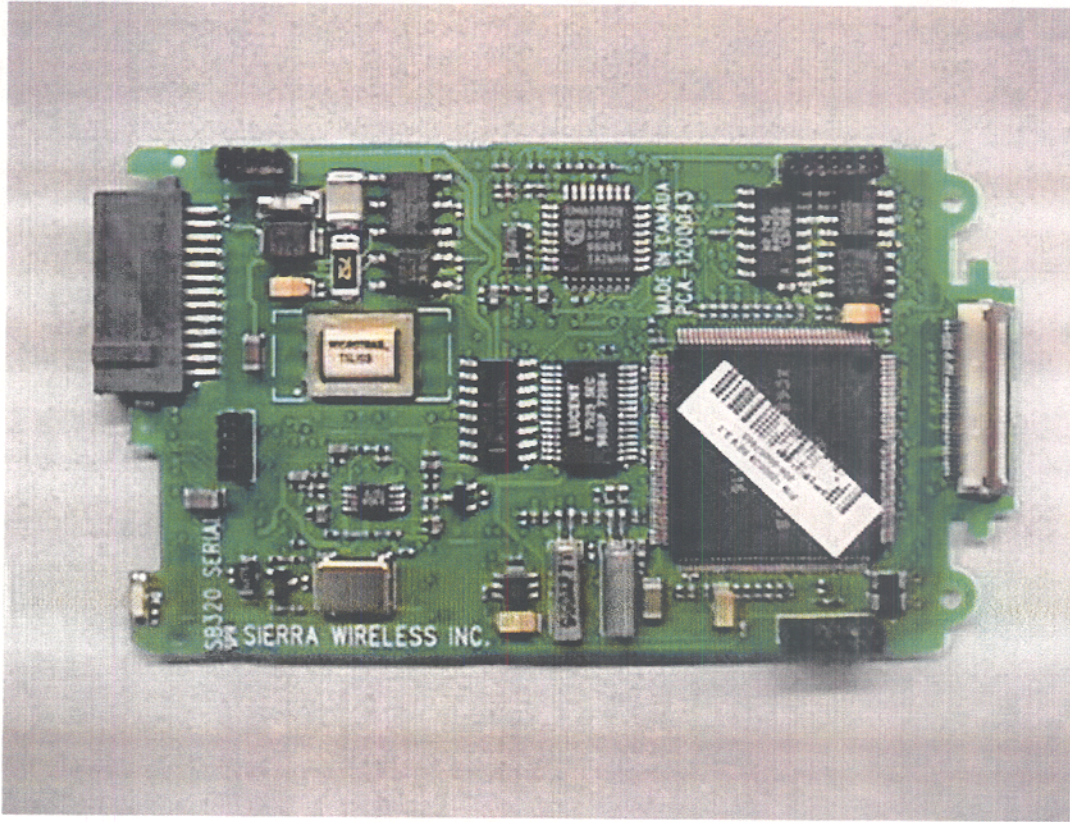

**APPLICATION FOR**  
**Type Acceptance**  
***INTERNAL PHOTOS***

**Sierra Wireless Inc.**

**FCCID: N7NOEM3**

**MODEL: SB320**

Prepared by:  
**Sierra Wireless Inc.**

#150-13575 Commerce Parkway  
Richmond, B.C.  
V6V2L1

Dec. 7, 1998

Figure 1: Modem Internal View—Logic Board Top Side