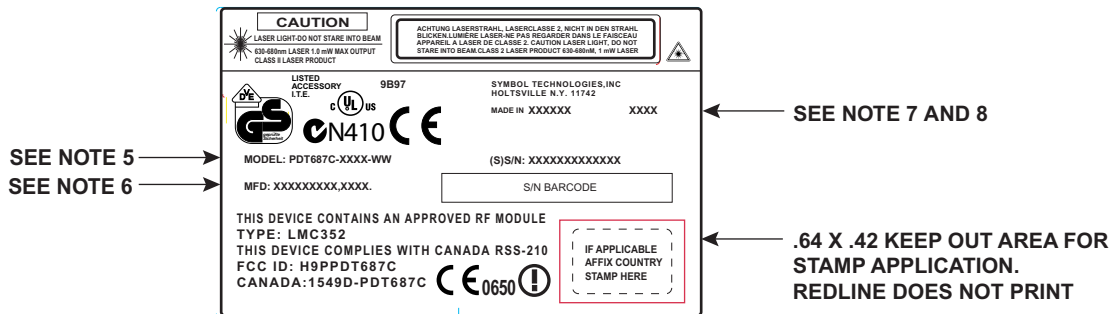

**PROD FAM: SLICK W/CISCO 352 RADIO**  
**DESCRIPTION: LBL:LCD, PDT687C - WW**  
**CTRY CODE: WW**  
**COUNTRY: SEE REGULATORY WEBSITE**  
**SN POOL: STANDARD**  
**LBL STOCK PN: 63-32274-03 \*SEE NOTE 2**  
**LBL SCRIPT : 6198801A \*SEE NOTE**

**NOTES:**

1. SCRIPT FILE TO BE CREATED BY MANUFACTURING AND MUST MATCH THIS DOCUMENT EXACTLY.
2. LABEL STOCK P/N IS SUBJECT TO CHANGE. CHECK BOM FOR ACTUAL PART NUMBER.
3. IN ALL CASES "X's....." REPRESENT VARIABLE FIELDS IN SCRIPT FILE. ACTUAL NUMBER OF CHARACTERS MAY VARY.
4. IN THE CASE OF MULTIPLE APPROVALS THE ID NUMBER AND TYPE NUMBERS APPEAR IN SAME ORDER.
5. MODEL NUMBER MAY OR MAY NOT HAVE DASH NUMBER BEFORE COUNTRY CODE. SEE BOM FOR EXACT MODEL NAME.
6. MONTH AND YEAR REQUIRED. (IE: NOVEMBER, 2001)
7. COUNTRY OF ORIGIN REQUIRED.
8. CREATE VARIABLE FIELD FOR PLANT CODE