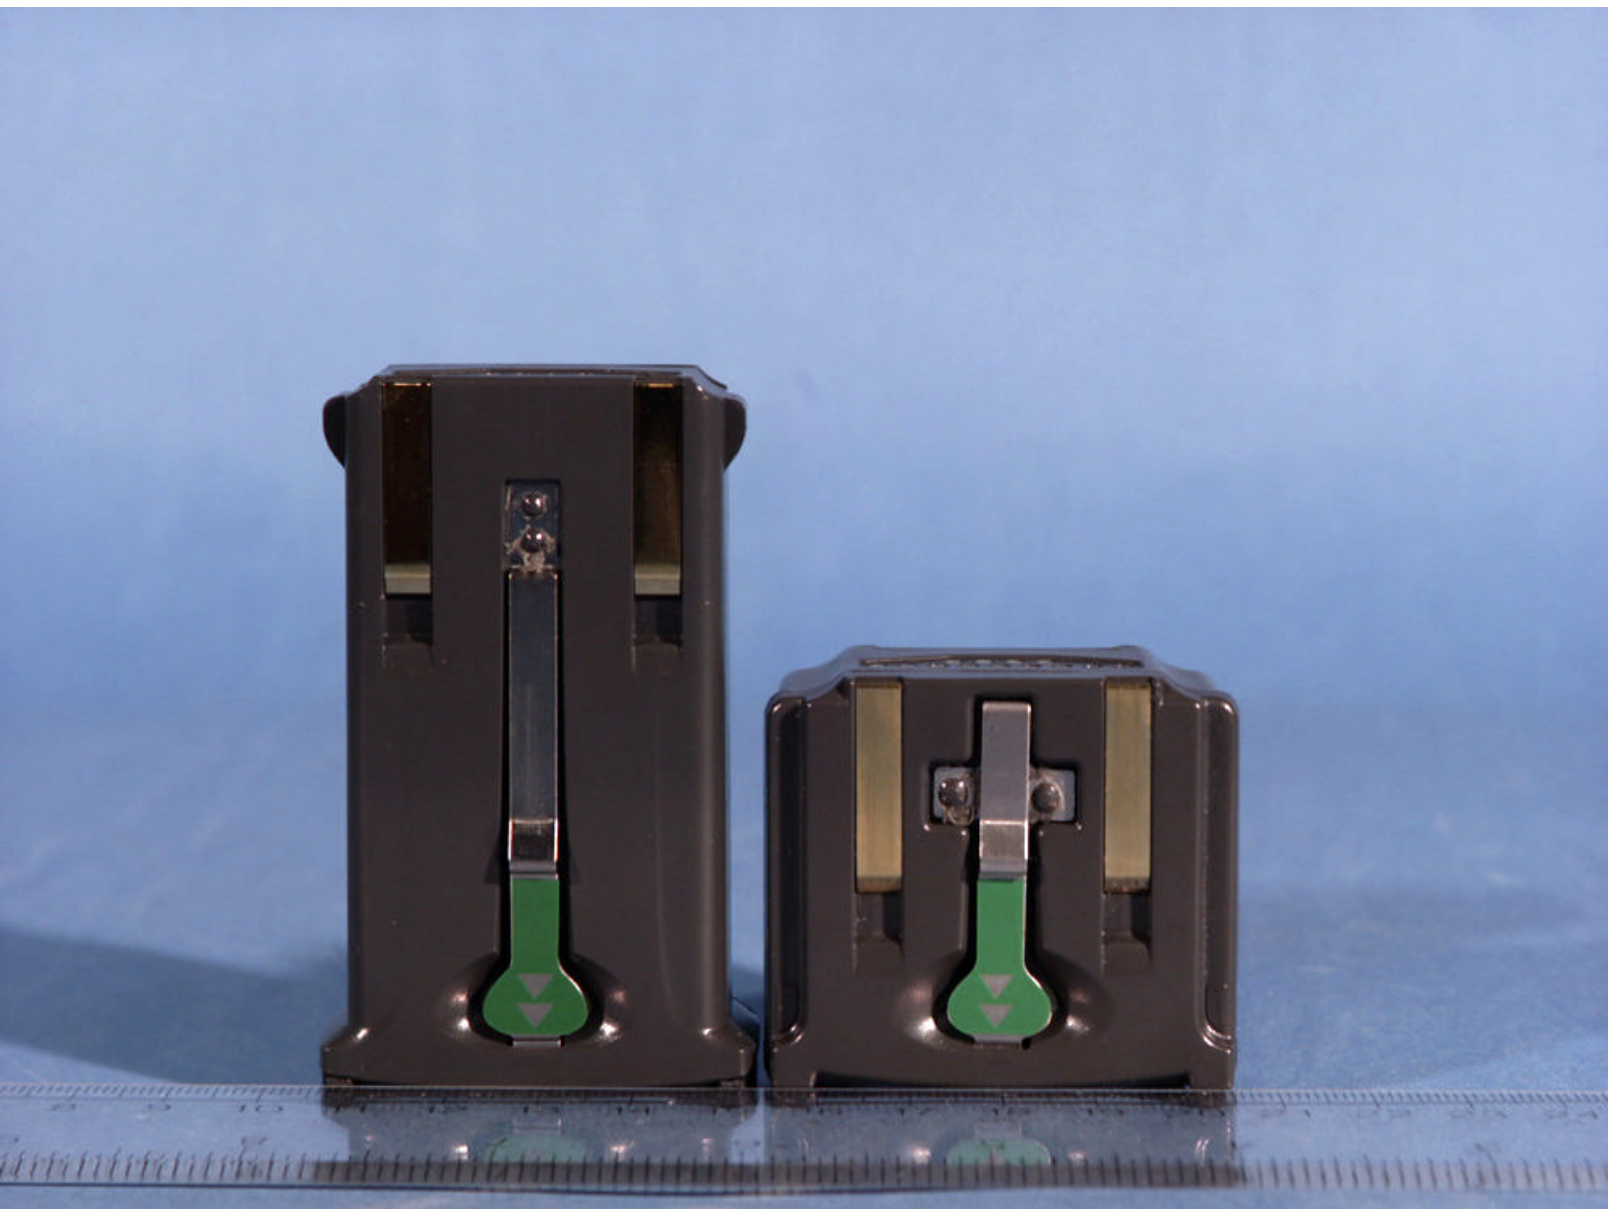

 <p>PCTEST Professional Calibration &amp; Test Lab Since 1988</p>	Symbol FCC ID: H9PMC9090	EUT Photographs
© 2005 PCTEST Lab.	Handheld Terminal	Model: MC9090- KKOH9AFA7WW

 PCTEST Product Testing, Verification, Lab 10000 W. 10th Street, Suite 100 Denver, CO 80202	Symbol FCC ID: H9PMC9090	EUT Photographs
© 2005 PCTEST Lab.	Handheld Terminal	Model: MC9090- KKOH9AFA7WW

 © 2005 PCTEST Lab.	Symbol FCC ID: H9PMC9090 Handheld Terminal	EUT Photographs Model: MC9090- KKOH9AFA7WW
---	---	--

 <p>PCTEST Analytical Services, Verification, Testing Lab 10000 W. 16th Ave. Suite 100 Denver, CO 80202</p>	<p>Symbol FCC ID: H9PMC9090</p> <p>Handheld Terminal</p>	<p>EUT Photographs</p> <p>Model: MC9090- KKOH9AFA7WW</p>
<p>© 2005 PCTEST Lab.</p>		

 PCTEST Professional Test Equipment Lab ESTABLISHED 1987	Symbol FCC ID: H9PMC9090	EUT Photographs
© 2005 PCTEST Lab.	Handheld Terminal	Model: MC9090- KKOH9AFA7WW

 © 2005 PCTEST Lab.	Symbol FCC ID: H9PMC9090 Handheld Terminal	EUT Photographs Model: MC9090- KKOH9AFFA7WW
---	---	---

 <p>PCTEST Precision Test Measurement Lab 10000 W. 10th Ave. Suite 100 Denver, CO 80202</p>	Symbol FCC ID: H9PMC9090	EUT Photographs
© 2005 PCTEST Lab.	Handheld Terminal	Model: MC9090- KKOH9AFA7WW

**PCTEST™**  
PROVIDING THE MOST ACCURATE TESTS  
AND REPORTS TO OUR CLIENTS