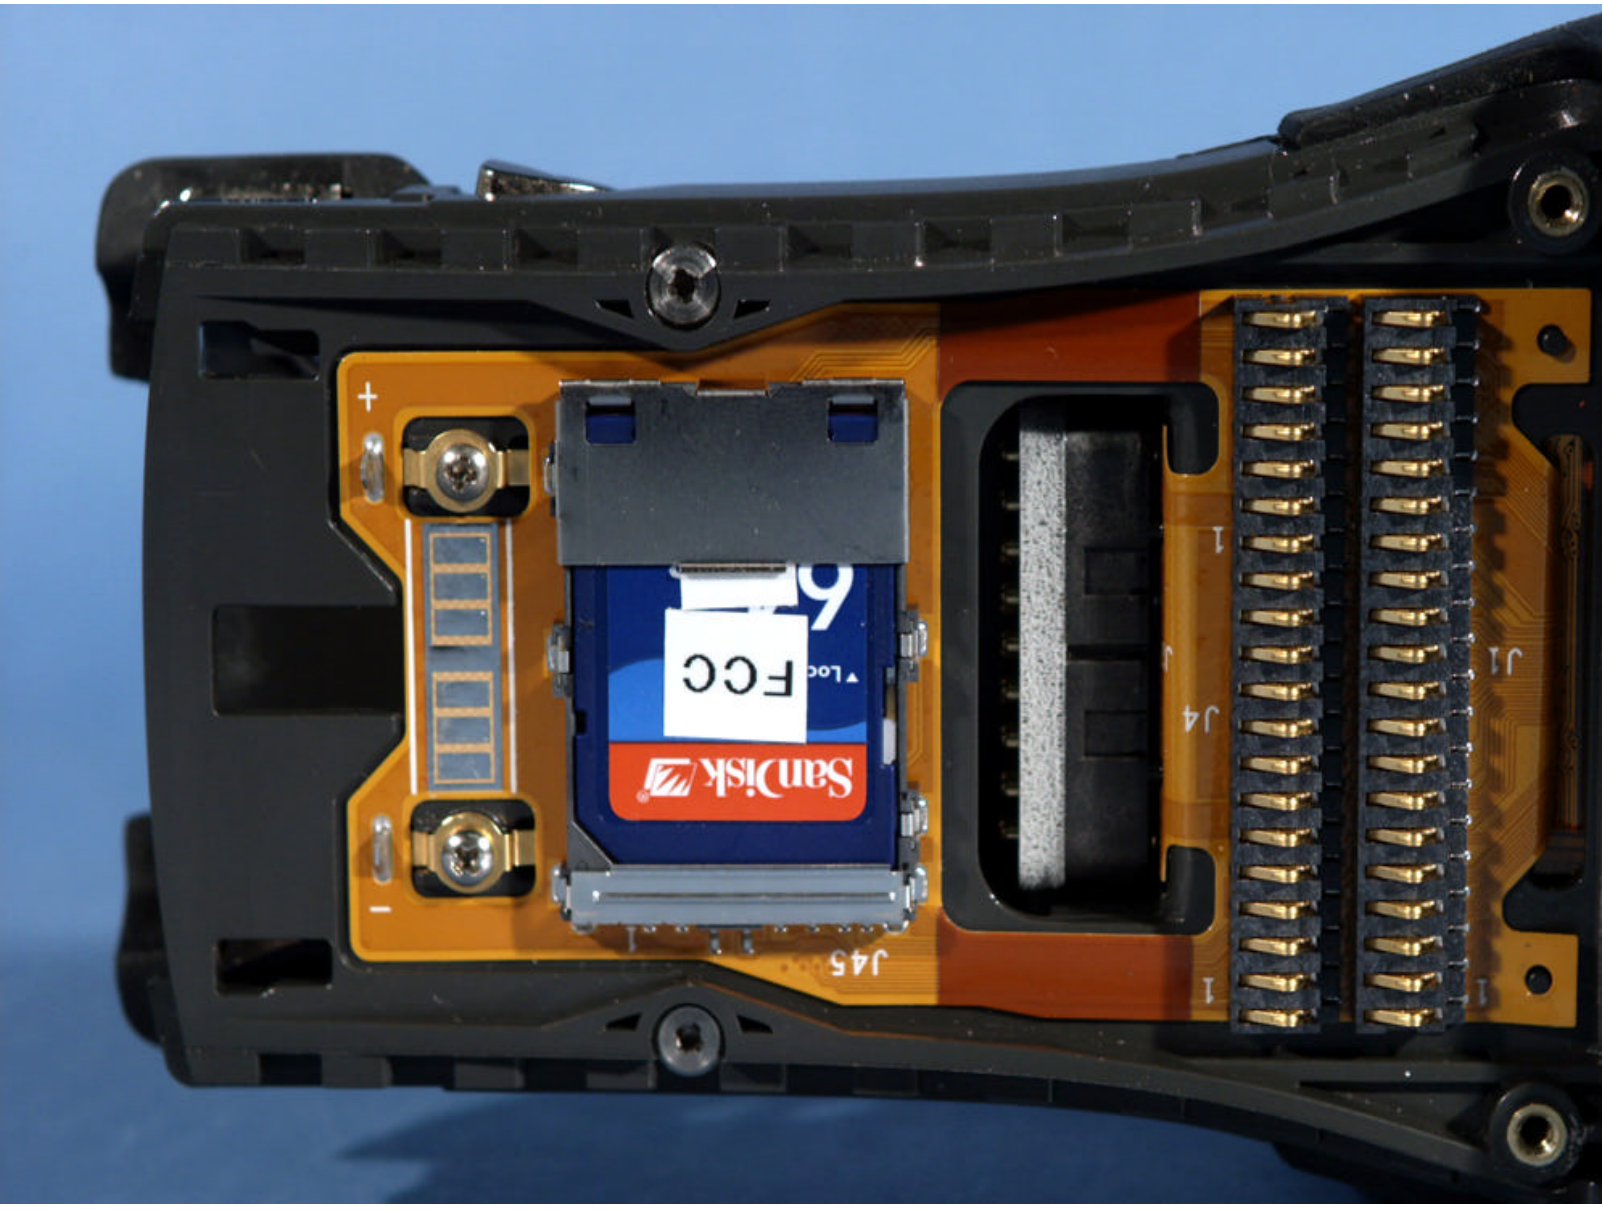

 <p>PCTEST Professional Calibration &amp; Test Lab Since 1988</p>	Symbol FCC ID: H9PMC9090	EUT Photographs
© 2005 PCTEST Lab.	Handheld Terminal	Model: MC9090- KKOH9AFA7WW

 PCTEST Product Testing, Verification, Lab 10000 W. 10th Street, Suite 100 Denver, CO 80202	Symbol FCC ID: H9PMC9090	EUT Photographs
© 2005 PCTEST Lab.	Handheld Terminal	Model: MC9090- KKOH9AFA7WW

 © 2005 PCTEST Lab.	Symbol FCC ID: H9PMC9090 Handheld Terminal	EUT Photographs Model: MC9090- KKOH9AFA7WW
---	---	--

 <p>PCTEST Analytical Services, Verification, Testing Lab 10000 W. 16th Ave. Suite 100 Denver, CO 80202</p>	<p>Symbol FCC ID: H9PMC9090</p> <p>Handheld Terminal</p>	<p>EUT Photographs</p> <p>Model: MC9090- KKOH9AFA7WW</p>
<p>© 2005 PCTEST Lab.</p>		

 PCTEST Professional Test Equipment Lab ESTABLISHED 1987	Symbol FCC ID: H9PMC9090	EUT Photographs
© 2005 PCTEST Lab.	Handheld Terminal	Model: MC9090- KKOH9AFA7WW

 © 2005 PCTEST Lab.	Symbol FCC ID: H9PMC9090 Handheld Terminal	EUT Photographs Model: MC9090- KKOH9AFFA7WW
---	---	---

 <p>PCTEST Precision Test Measurement Lab 10000 W. 10th Ave. Suite 100 Denver, CO 80202</p>	Symbol FCC ID: H9PMC9090	EUT Photographs
© 2005 PCTEST Lab.	Handheld Terminal	Model: MC9090- KKOH9AFA7WW

**PCTEST™**  
PROVIDING THE MOST ACCURATE TESTS  
AND REPORTS TO OUR CLIENTS