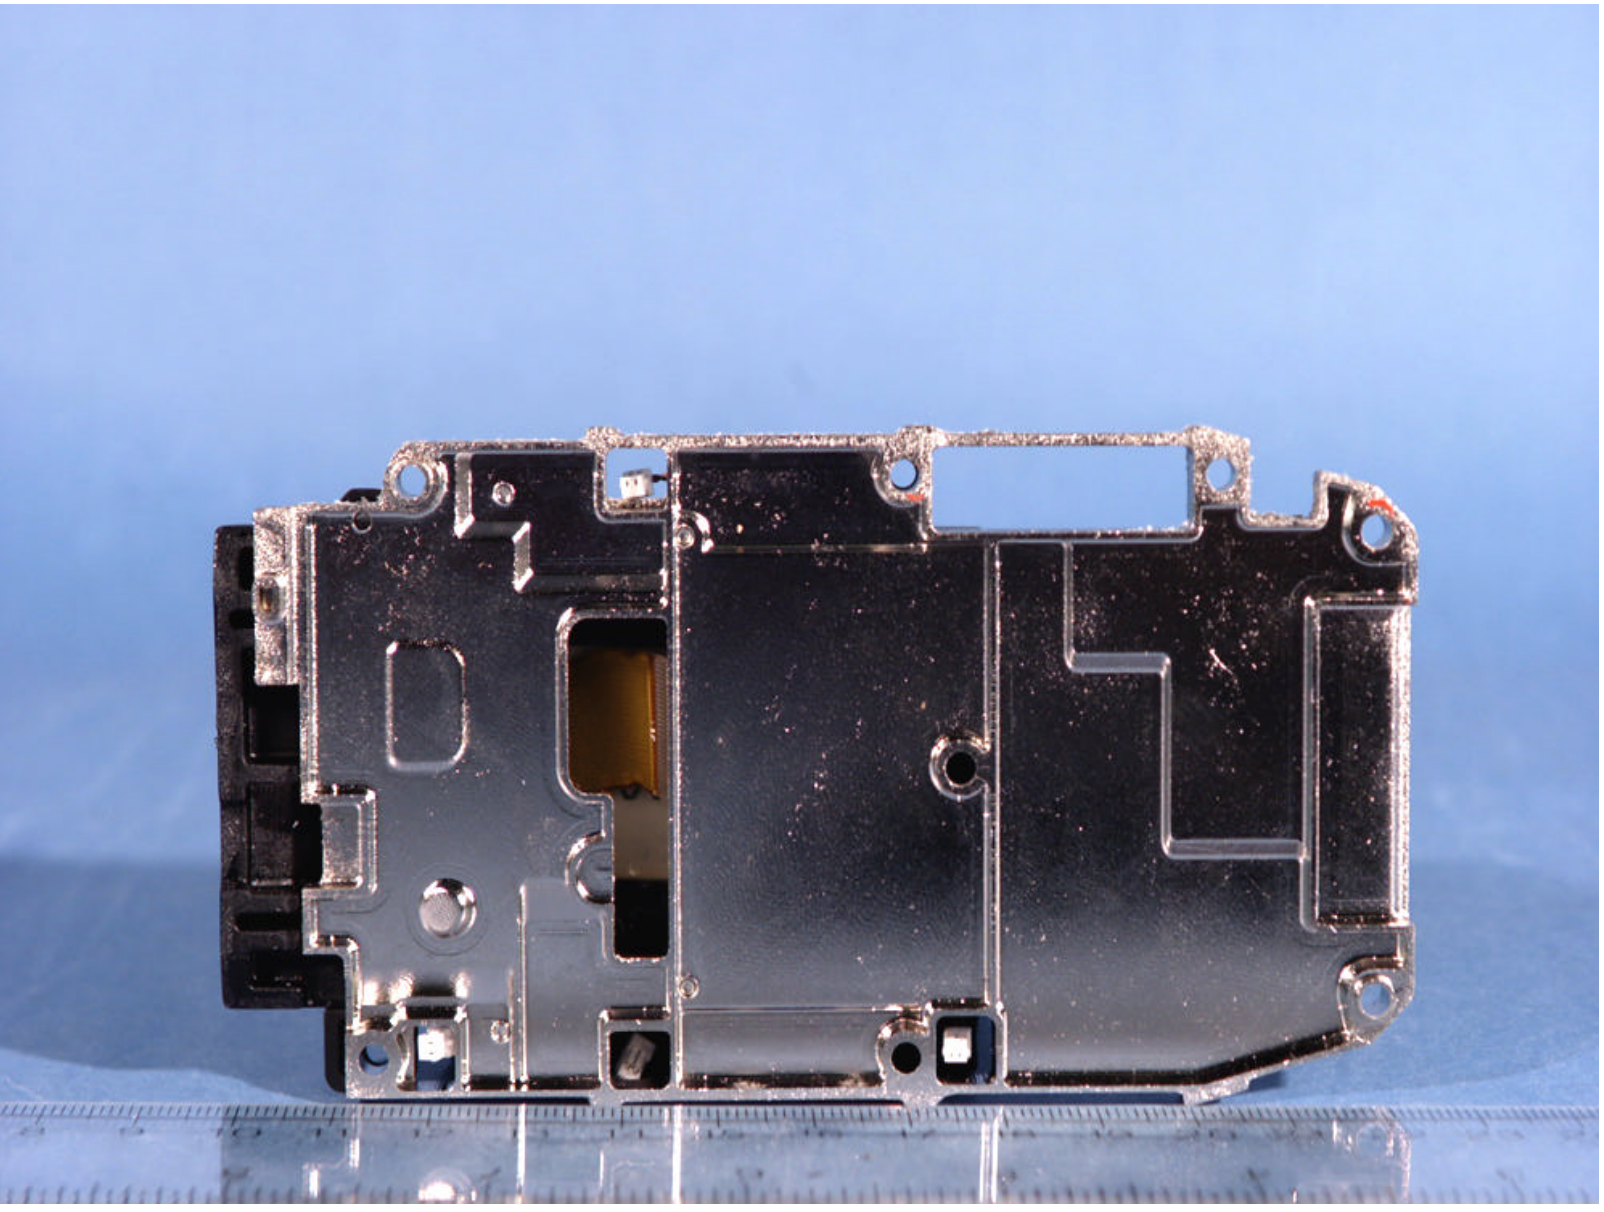

 <p>PCTEST Precision Test Measurement Lab 10000 W. 10th Ave. Suite 100 Denver, CO 80202</p>	Symbol FCC ID: H9PMC9090	EUT Photographs
© 2005 PCTEST Lab.	Handheld Terminal	Model: MC9090- KKOH9AFA7WW

**PCTEST™**  
PROVIDING THE MOST ACCURATE TESTS  
AND REPORTS TO OUR CLIENTS

© 2005 PCTEST Lab.

Symbol FCC ID: H9PMC9090

Handheld Terminal

EUT Photographs

Model: MC9090-  
KKOH9AFA7WW

 <p>PCTEST Precision Test Equipment Lab 10000 15th Street, Suite 100 San Diego, CA 92128</p>	Symbol FCC ID: H9PMC9090	EUT Photographs
© 2005 PCTEST Lab.	Handheld Terminal	Model: MC9090- KKOH9AFA7WW

**PCTEST**  
Precision Test Equipment Lab  
EST. 1987

© 2005 PCTEST Lab.

Symbol FCC ID: H9PMC9090

Handheld Terminal

EUT Photographs

Model: MC9090-  
KKOH9AFA7WW

 PCTEST PROVIDING VERIFIABLE LAB SERVICES SINCE 1978	Symbol FCC ID: H9PMC9090	EUT Photographs
© 2005 PCTEST Lab.	Handheld Terminal	Model: MC9090- KKOH9AFA7WW