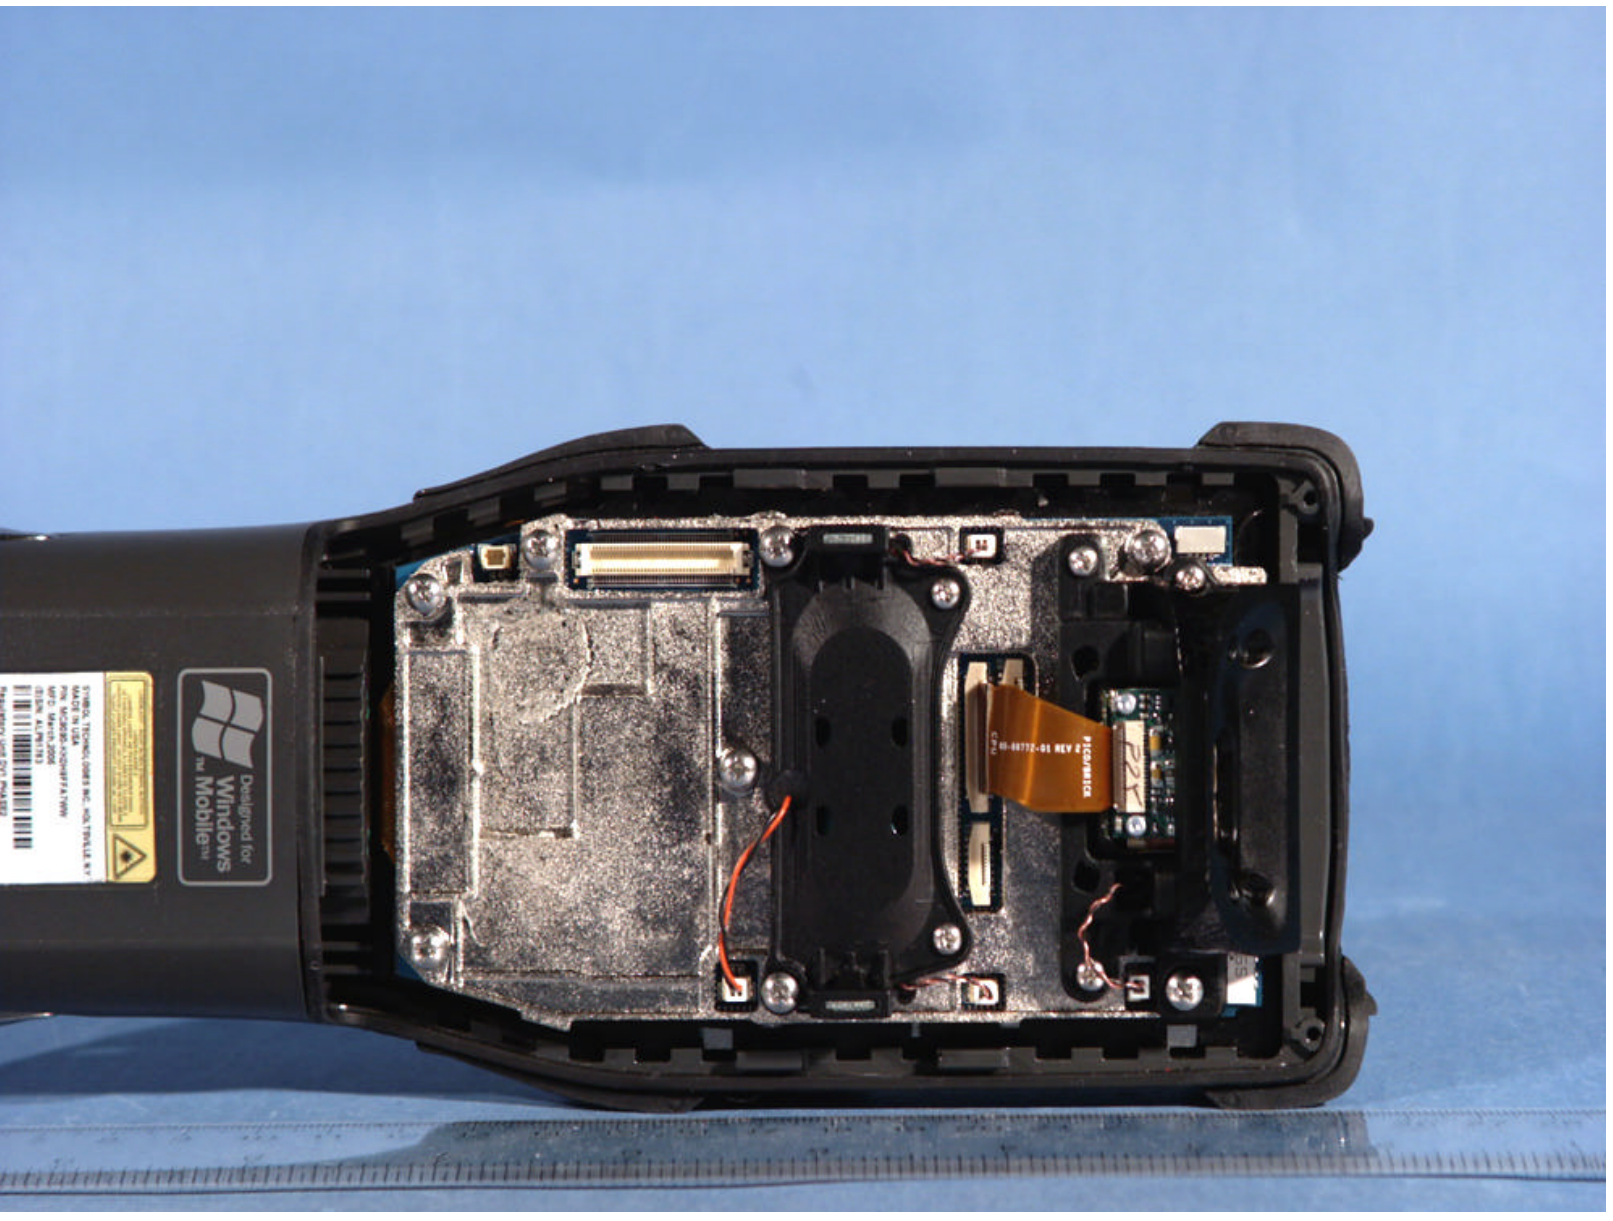

 <p>PCTEST Professional Calibration &amp; Test Lab Since 1988</p>	Symbol FCC ID: H9PMC9090	EUT Photographs
© 2005 PCTEST Lab.	Handheld Terminal	Model: MC9090- KKOH9AFA7WW

 PCTEST Product Testing, Verification, Lab 10000 W. 10th Street, Suite 100 Denver, CO 80202	Symbol FCC ID: H9PMC9090	EUT Photographs
© 2005 PCTEST Lab.	Handheld Terminal	Model: MC9090- KKOH9AFA7WW

 © 2005 PCTEST Lab.	Symbol FCC ID: H9PMC9090 Handheld Terminal	EUT Photographs Model: MC9090- KKOH9AFA7WW
---	---	--

 <p>PCTEST Analytical Services, Verification, Testing Lab 10000 W. 16th Ave. Suite 100 Denver, CO 80202</p>	<p>Symbol FCC ID: H9PMC9090</p> <p>Handheld Terminal</p>	<p>EUT Photographs</p> <p>Model: MC9090- KKOH9AFA7WW</p>
<p>© 2005 PCTEST Lab.</p>		

 PCTEST Professional Test Equipment Lab ESTABLISHED 1987	Symbol FCC ID: H9PMC9090	EUT Photographs
© 2005 PCTEST Lab.	Handheld Terminal	Model: MC9090- KKOH9AFA7WW

 © 2005 PCTEST Lab.	Symbol FCC ID: H9PMC9090 Handheld Terminal	EUT Photographs Model: MC9090- KKOH9AFFA7WW
---	---	---

 <p>PCTEST Precision Test Measurement Lab 10000 W. 10th Ave. Suite 100 Denver, CO 80202</p>	Symbol FCC ID: H9PMC9090	EUT Photographs
© 2005 PCTEST Lab.	Handheld Terminal	Model: MC9090- KKOH9AFA7WW

**PCTEST™**  
PROVIDING THE MOST ACCURATE TESTS  
AND REPORTS TO OUR CLIENTS