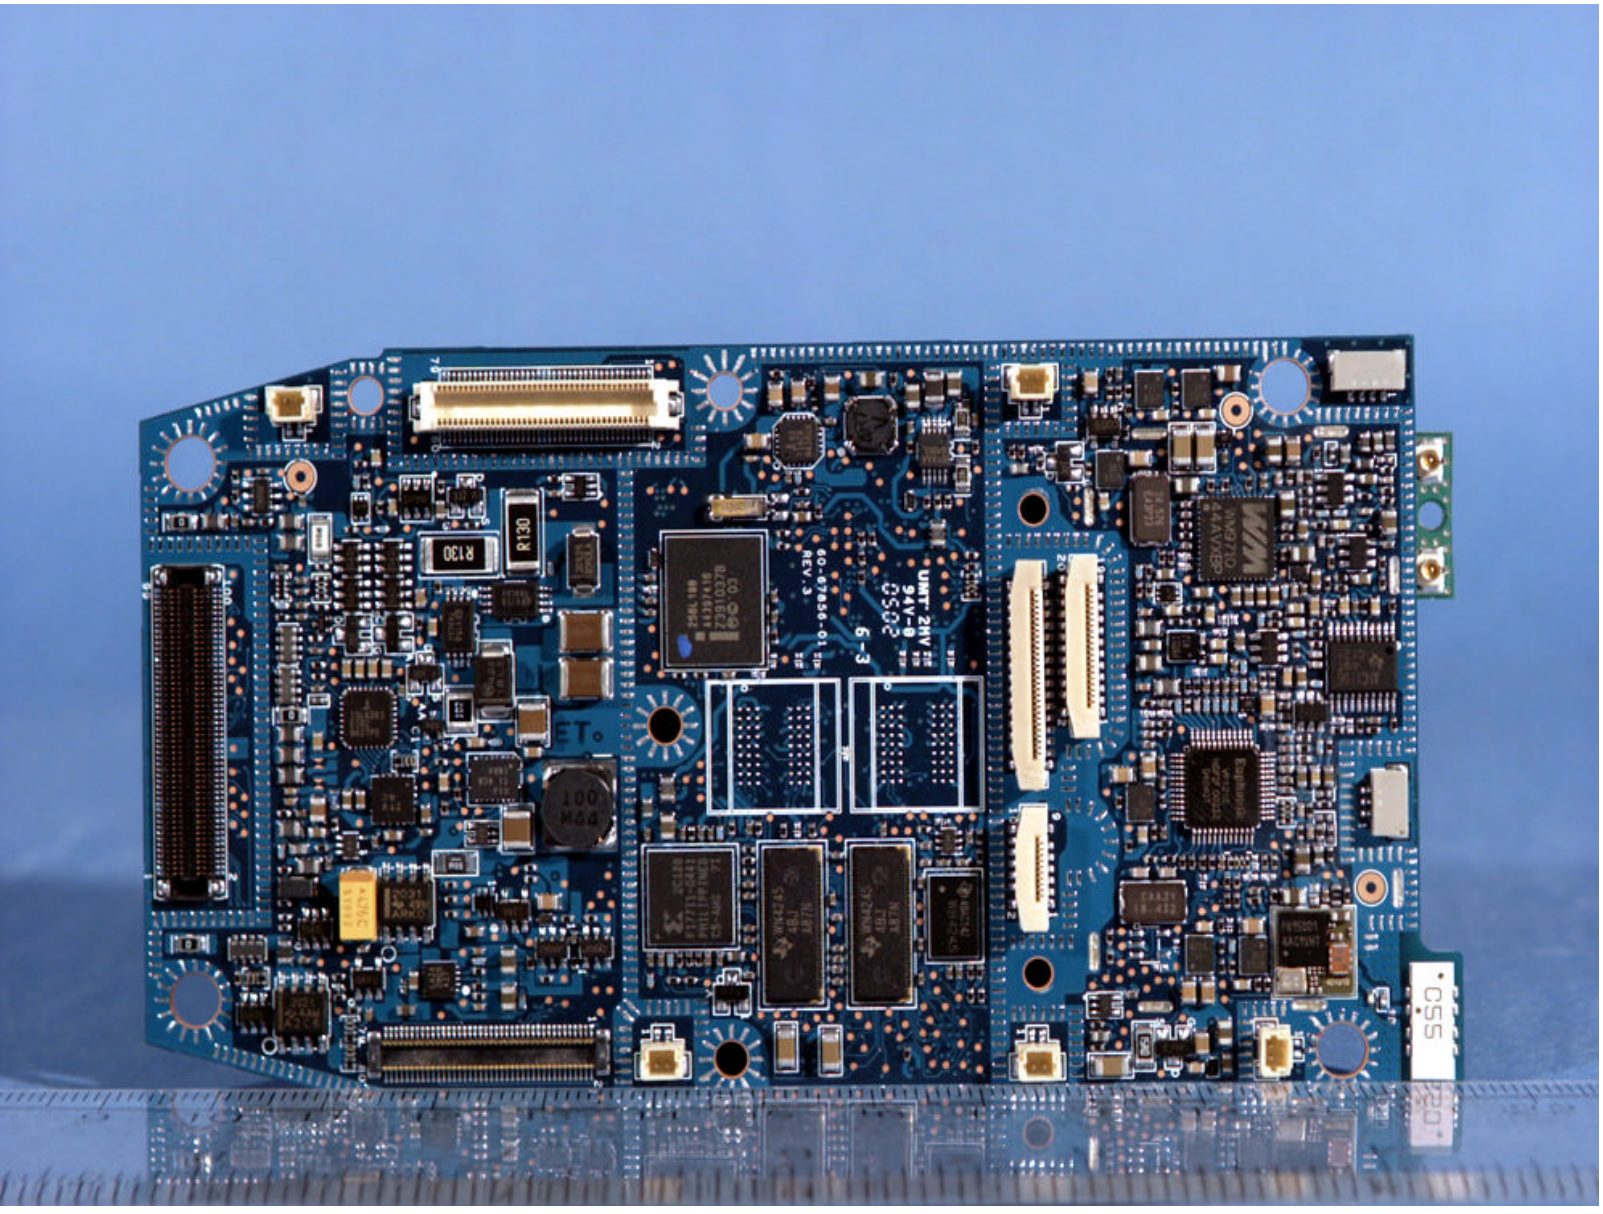

 <p>PCTEST Professional Calibration &amp; Test Lab Since 1988</p>	Symbol FCC ID: H9PMC9090	EUT Photographs
© 2005 PCTEST Lab.	Handheld Terminal	Model: MC9090- KKOH9AFA7WW

 PCTEST Product Testing, Verification, Lab 10000 W. 10th Street, Suite 100 Denver, CO 80202	Symbol FCC ID: H9PMC9090	EUT Photographs
© 2005 PCTEST Lab.	Handheld Terminal	Model: MC9090- KKOH9AFA7WW

 © 2005 PCTEST Lab.	Symbol FCC ID: H9PMC9090 Handheld Terminal	EUT Photographs Model: MC9090- KKOH9AFA7WW
---	---	--

 <p>PCTEST Analytical Services, Verification, Testing Lab 10000 W. 16th Ave. Suite 100 Denver, CO 80202</p>	<p>Symbol FCC ID: H9PMC9090</p> <p>Handheld Terminal</p>	<p>EUT Photographs</p> <p>Model: MC9090- KKOH9AFA7WW</p>
<p>© 2005 PCTEST Lab.</p>		

 PCTEST Professional Test Equipment Lab ESTABLISHED 1987	Symbol FCC ID: H9PMC9090	EUT Photographs
© 2005 PCTEST Lab.	Handheld Terminal	Model: MC9090- KKOH9AFA7WW

 © 2005 PCTEST Lab.	Symbol FCC ID: H9PMC9090 Handheld Terminal	EUT Photographs Model: MC9090- KKOH9AFFA7WW
---	---	---

 <p>PCTEST Precision Test Measurement Lab 10000 W. 10th Ave. Suite 100 Denver, CO 80202</p>	Symbol FCC ID: H9PMC9090	EUT Photographs
© 2005 PCTEST Lab.	Handheld Terminal	Model: MC9090- KKOH9AFA7WW

**PCTEST™**  
PROVIDING THE MOST ACCURATE TESTS  
AND REPORTS TO OUR CLIENTS