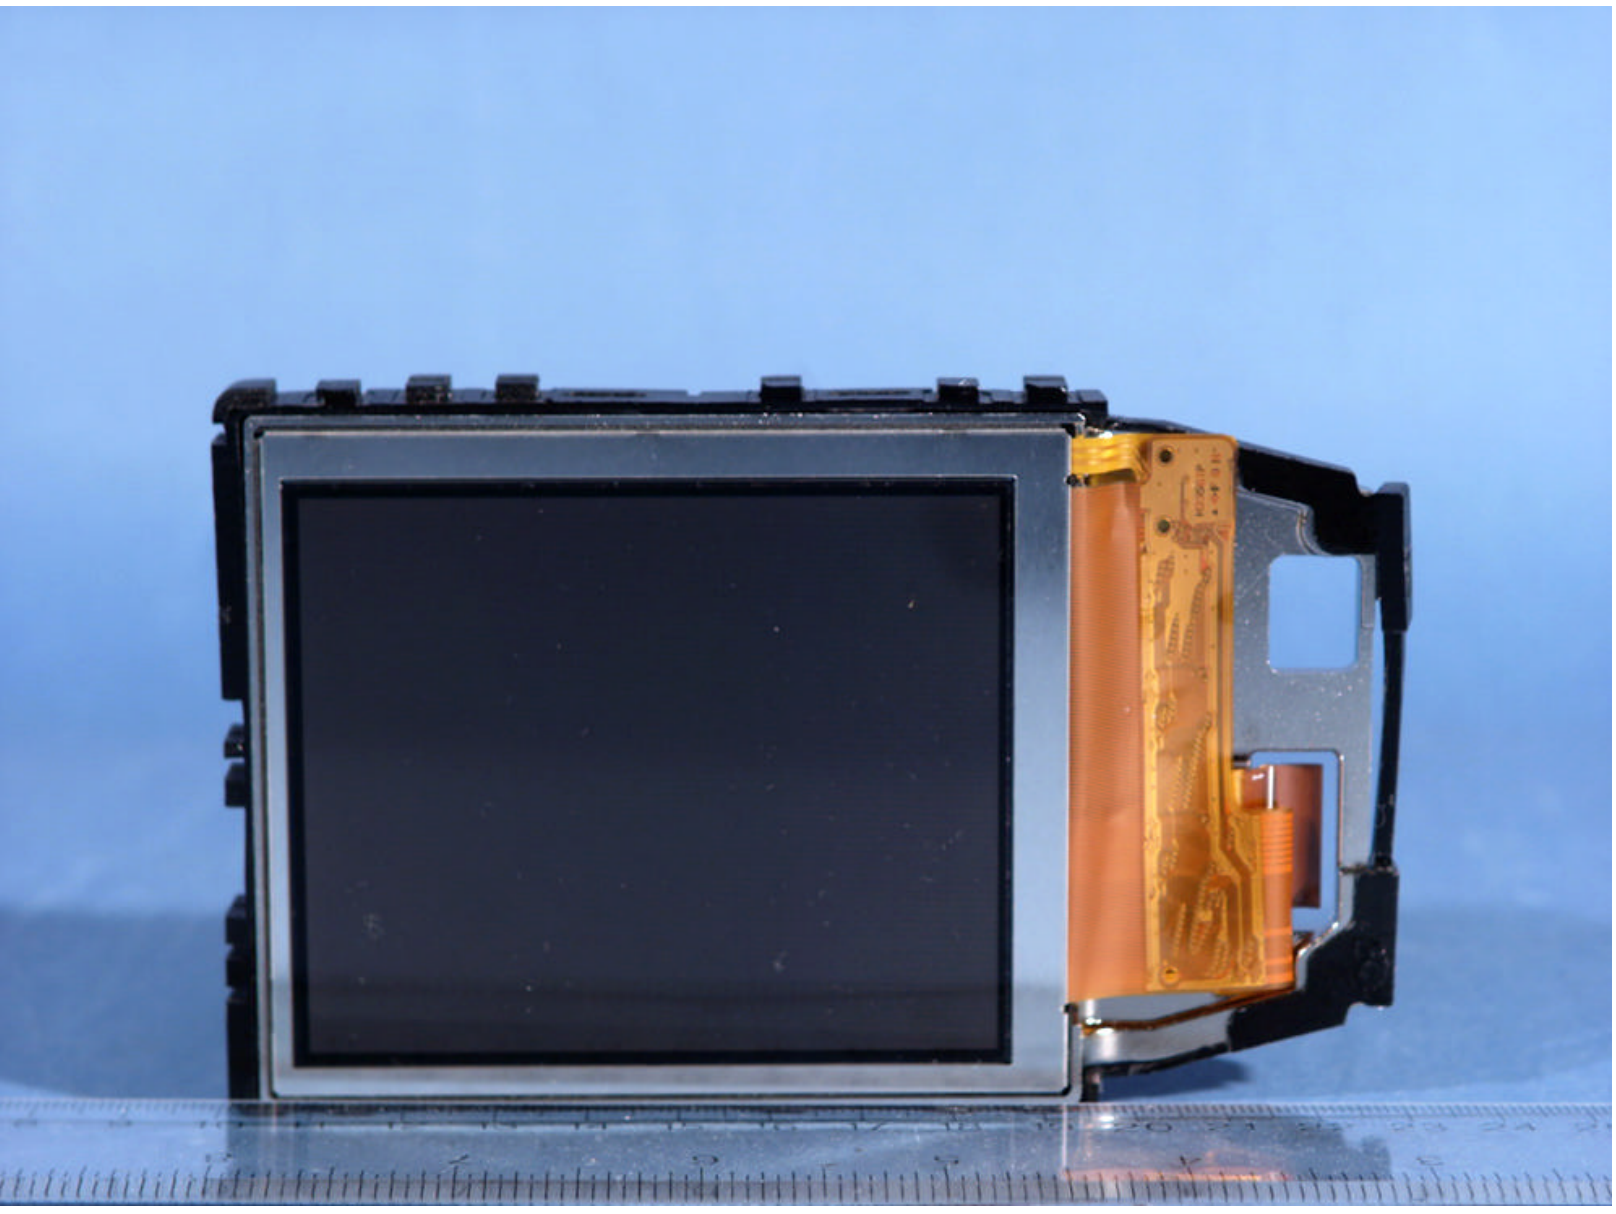

© 2005 PCTEST Lab.

Symbol FCC ID: H9PMC9090

Handheld Terminal

EUT Photographs

Model: MC9090-
KKOH9AFA7WW