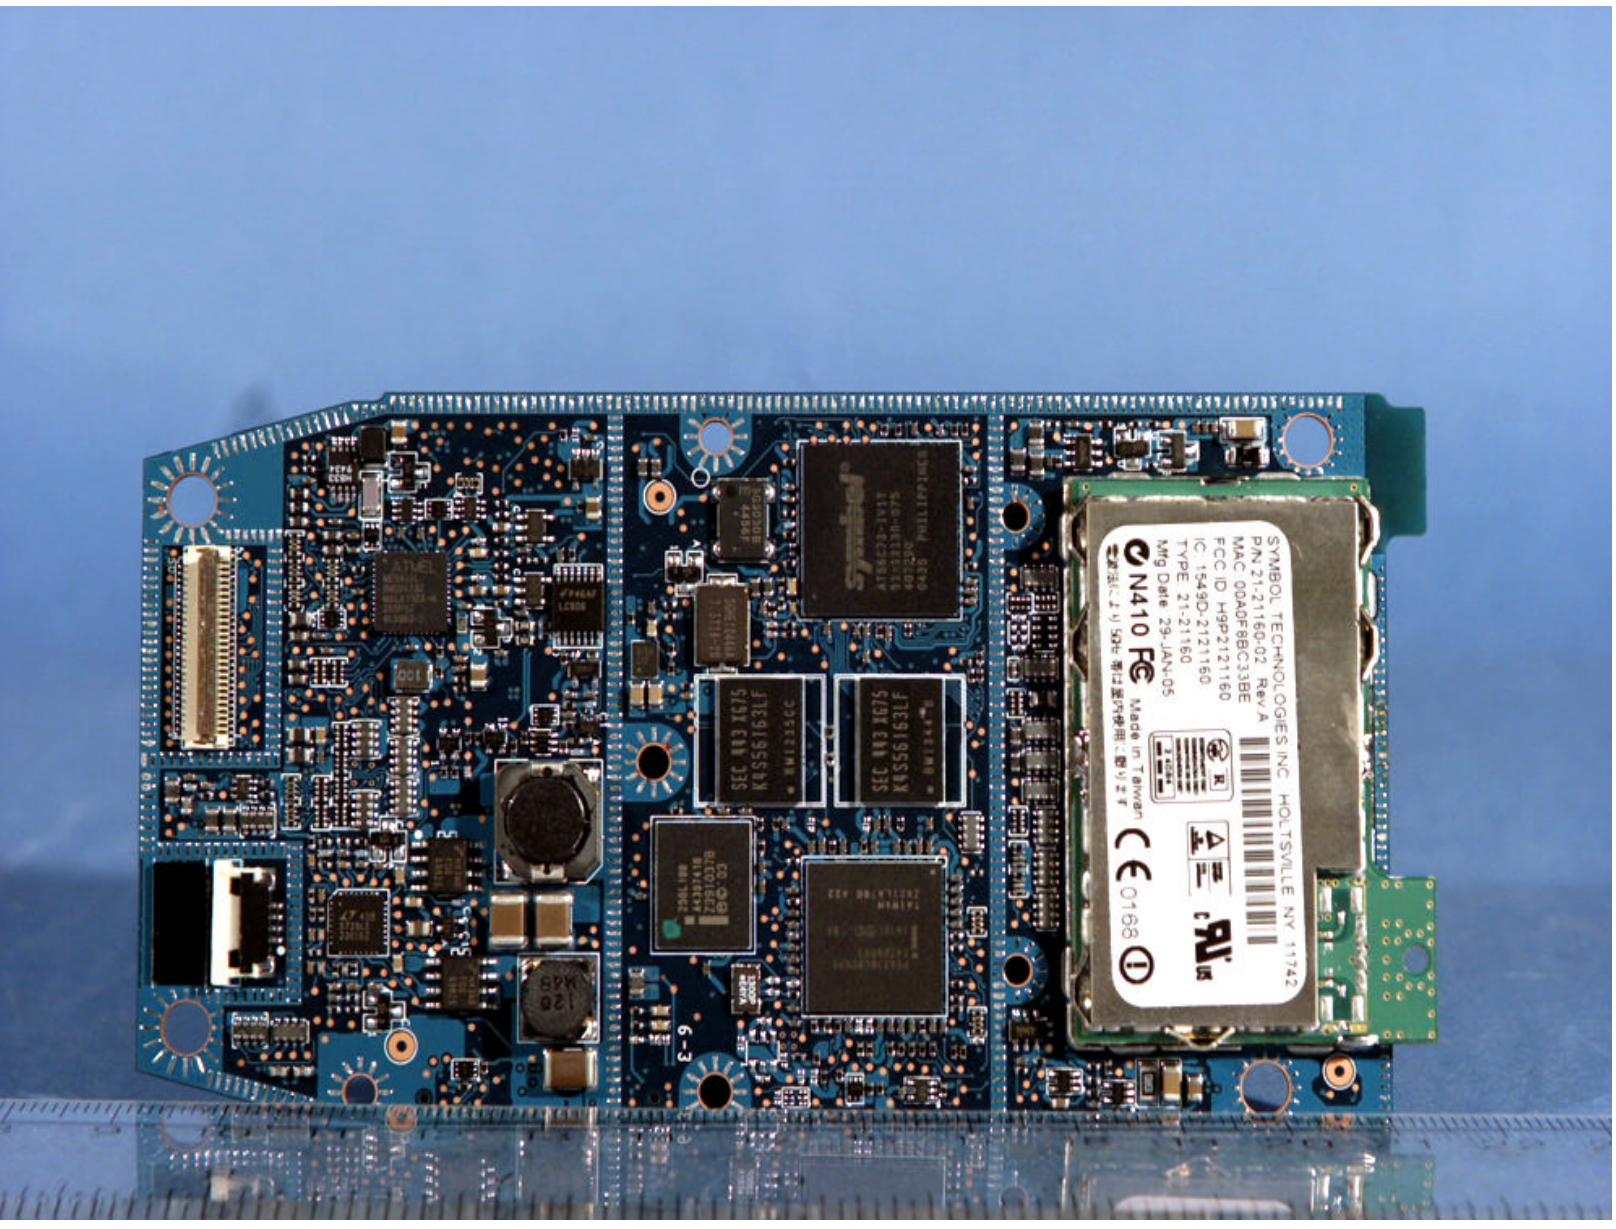

 <p>PCTEST Professional Calibration &amp; Test Lab Since 1988</p>	Symbol FCC ID: H9PMC9090	EUT Photographs
© 2005 PCTEST Lab.	Handheld Terminal	Model: MC9090- KKOH9AFA7WW

 PCTEST Product Testing, Verification, Lab 10000 W. 10th Street, Suite 100 Denver, CO 80202	Symbol FCC ID: H9PMC9090	EUT Photographs
© 2005 PCTEST Lab.	Handheld Terminal	Model: MC9090- KKOH9AFA7WW

 © 2005 PCTEST Lab.	Symbol FCC ID: H9PMC9090 Handheld Terminal	EUT Photographs Model: MC9090- KKOH9AFA7WW
---	---	--

 <p>PCTEST Analytical Services, Verification, Testing Lab 10000 W. 16th Ave. Suite 100 Denver, CO 80202</p>	<p>Symbol FCC ID: H9PMC9090</p> <p>Handheld Terminal</p>	<p>EUT Photographs</p> <p>Model: MC9090- KKOH9AFA7WW</p>
<p>© 2005 PCTEST Lab.</p>		

 PCTEST Professional Test Equipment Lab ESTABLISHED 1987	Symbol FCC ID: H9PMC9090	EUT Photographs
© 2005 PCTEST Lab.	Handheld Terminal	Model: MC9090- KKOH9AFA7WW

 © 2005 PCTEST Lab.	Symbol FCC ID: H9PMC9090 Handheld Terminal	EUT Photographs Model: MC9090- KKOH9AFFA7WW
---	---	---

 <p>PCTEST Precision Test Measurement Lab 10000 W. 10th Ave. Suite 100 Denver, CO 80202</p>	Symbol FCC ID: H9PMC9090	EUT Photographs
© 2005 PCTEST Lab.	Handheld Terminal	Model: MC9090- KKOH9AFA7WW

**PCTEST™**  
PROVIDING THE MOST ACCURATE TESTS  
AND REPORTS TO OUR CLIENTS