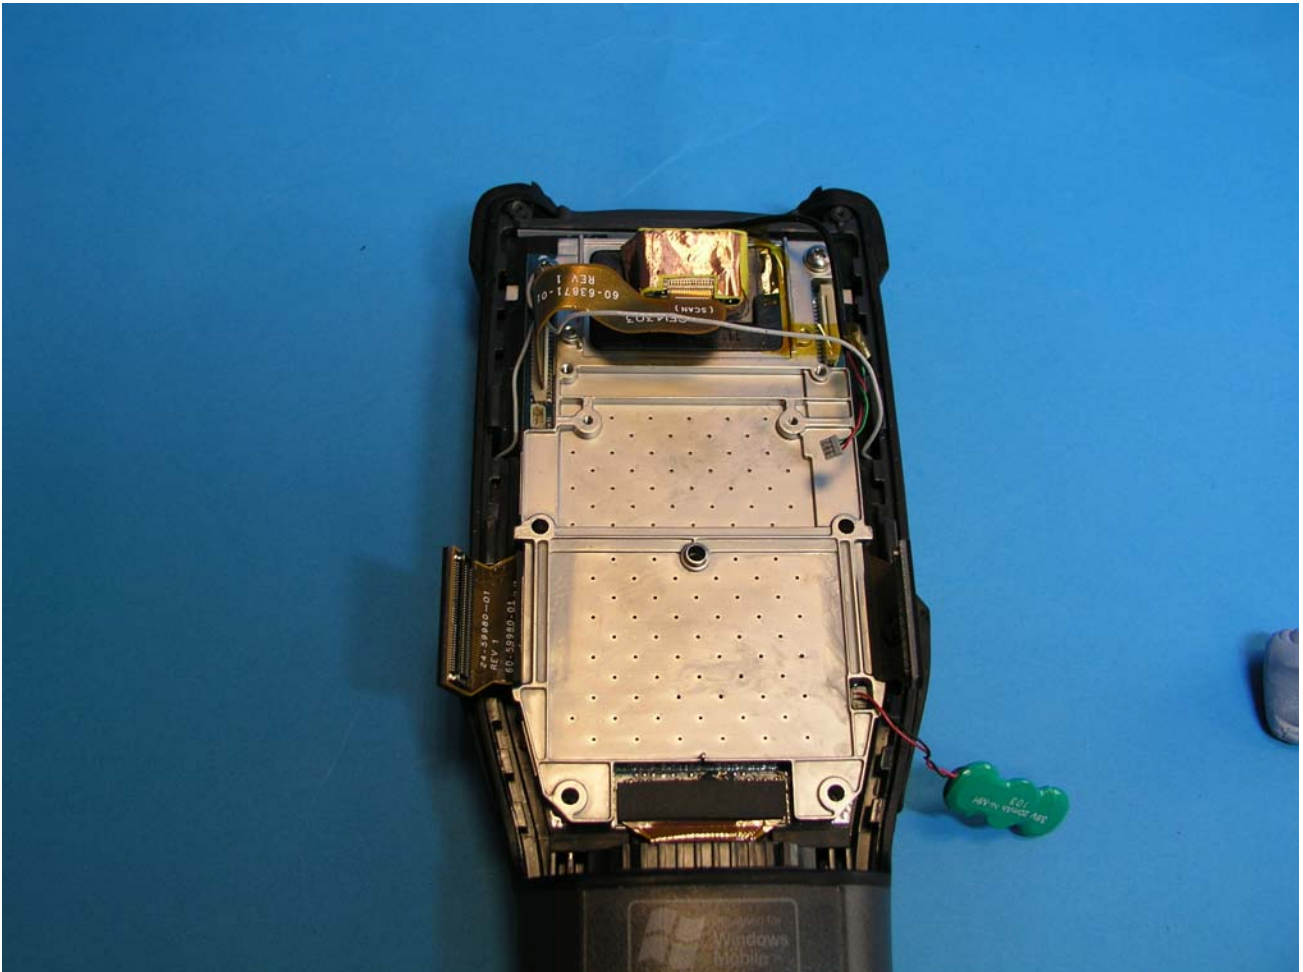

INTERNAL SHOTS

INTERNAL 11

FCC ID: H9PMC9062D

SYMBOL TECHNOLOGIES INC
MOBILE COMPUTER

symbol[™]
The Enterprise Mobility Company[™]

PHOTOGRAPHS OF EQUIPMENT

INTERNAL SHOTS

INTERNAL 12