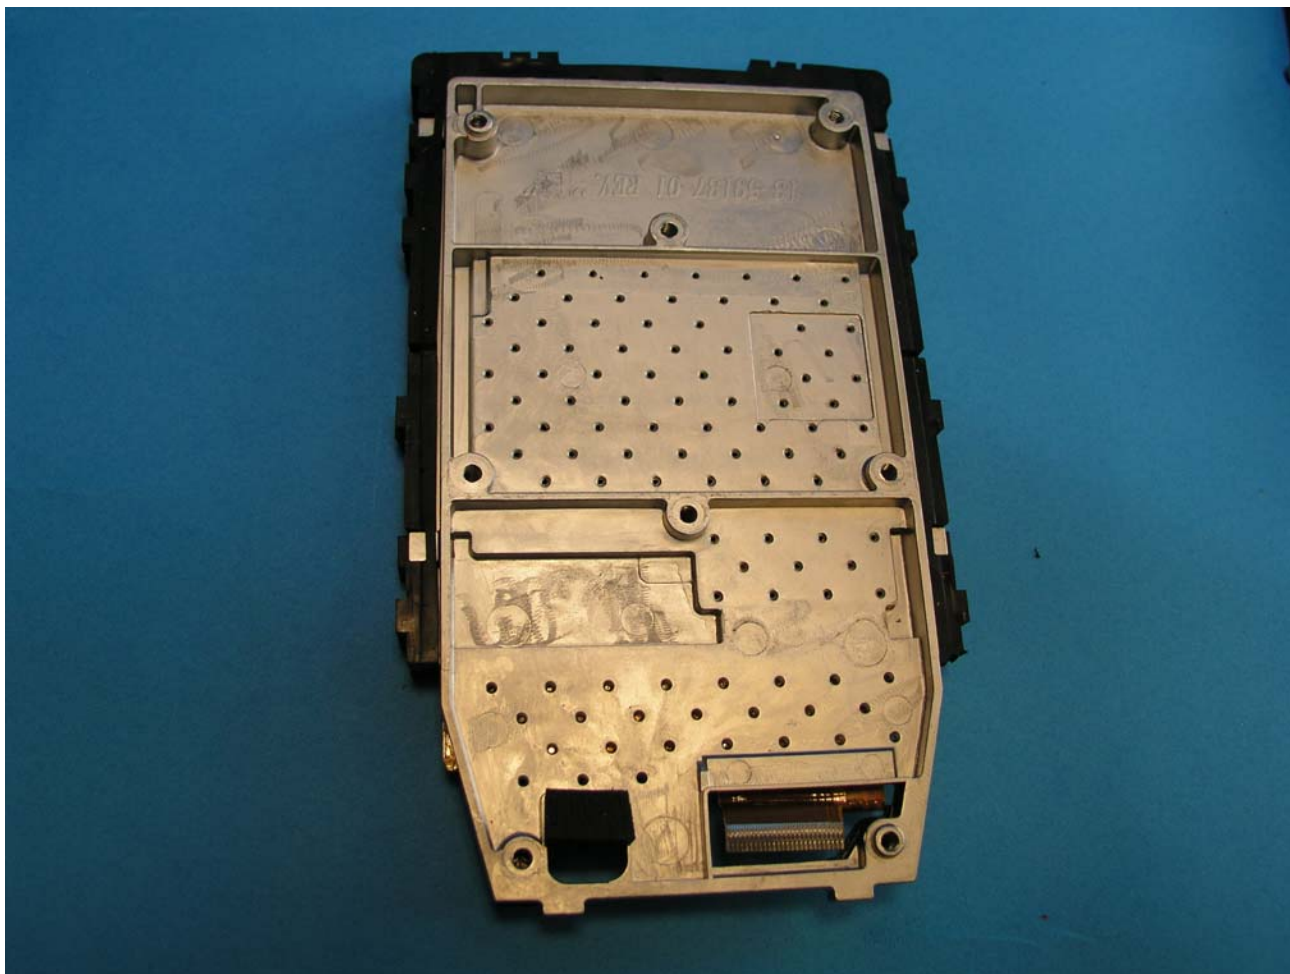

FCC ID: H9PMC9062D

SYMBOL TECHNOLOGIES INC
MOBILE COMPUTER

symbol™
The Enterprise Mobility Company™

PHOTOGRAPHS OF EQUIPMENT

INTERNAL SHOTS

INTERNAL 17