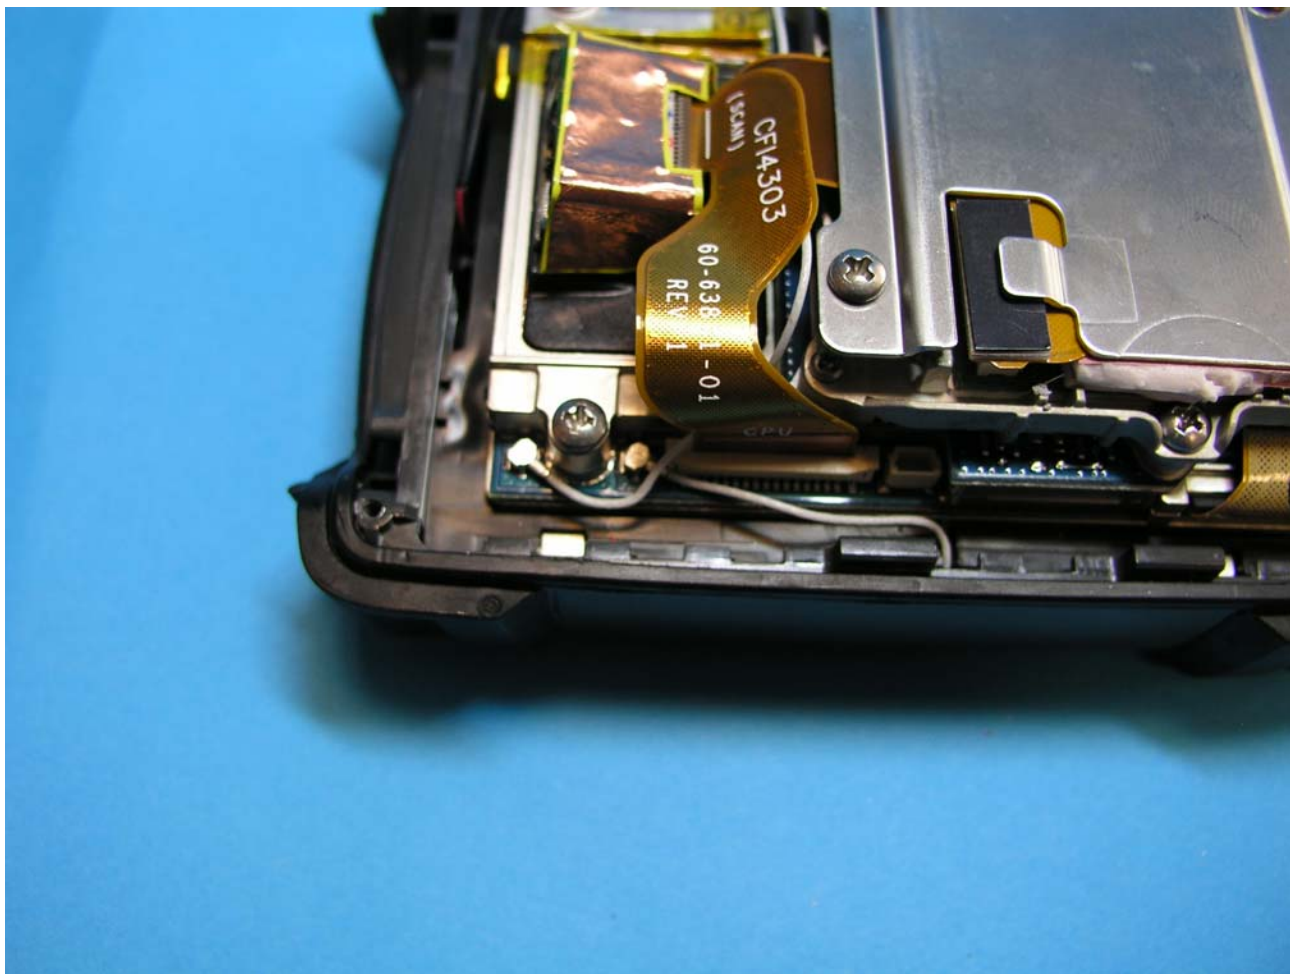

FCC ID: H9PMC9062D

SYMBOL TECHNOLOGIES INC
MOBILE COMPUTER

symbol™
The Enterprise Mobility Company™

PHOTOGRAPHS OF EQUIPMENT

INTERNAL SHOTS

INTERNAL 3