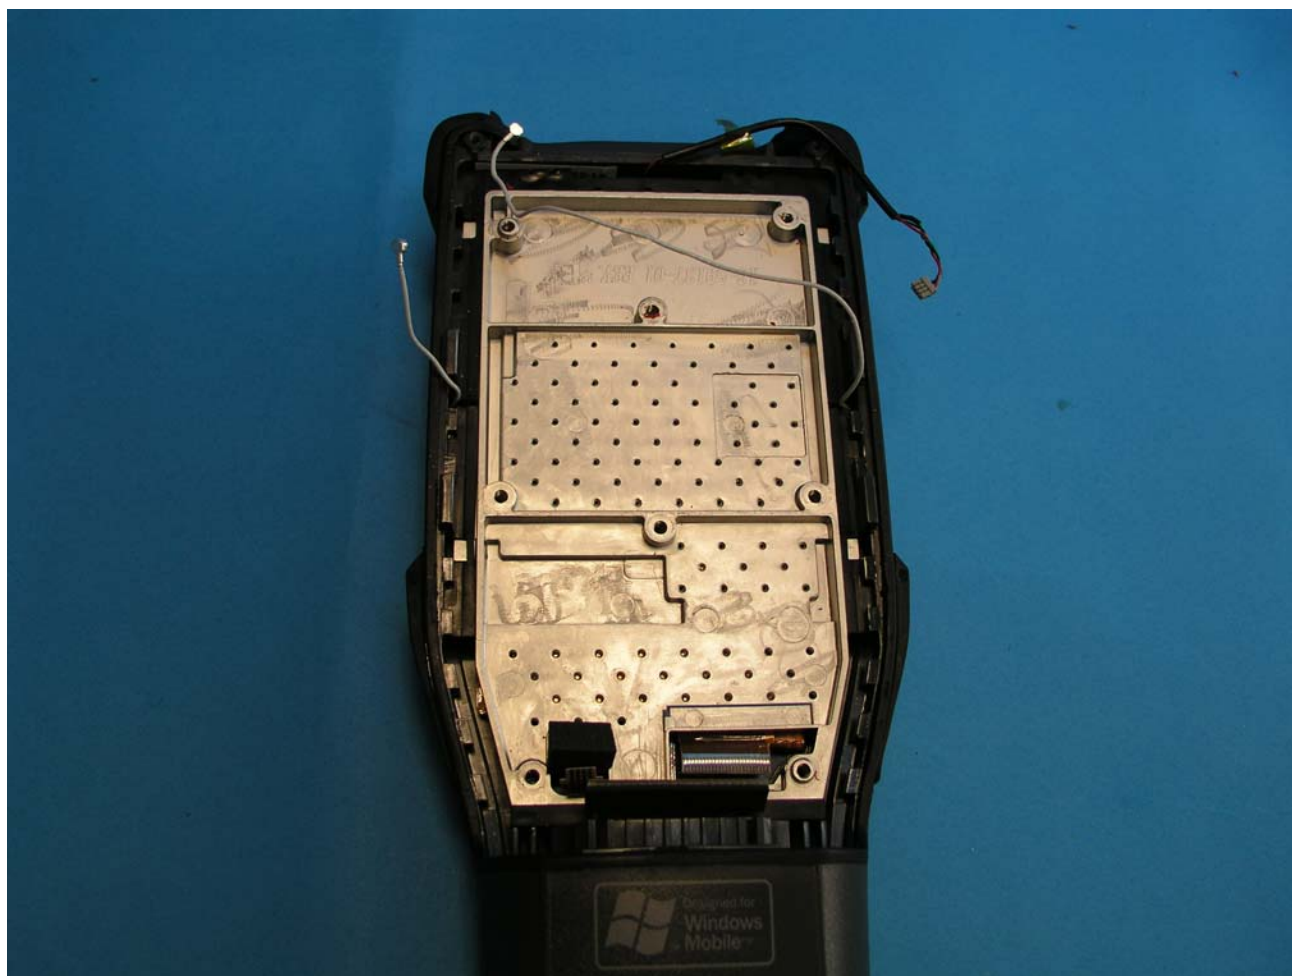

INTERNAL SHOTS

INTERNAL 15

FCC ID: H9PMC9062D

SYMBOL TECHNOLOGIES INC
MOBILE COMPUTER

symbol[™]
The Enterprise Mobility Company[™]

PHOTOGRAPHS OF EQUIPMENT

INTERNAL SHOTS

INTERNAL 16