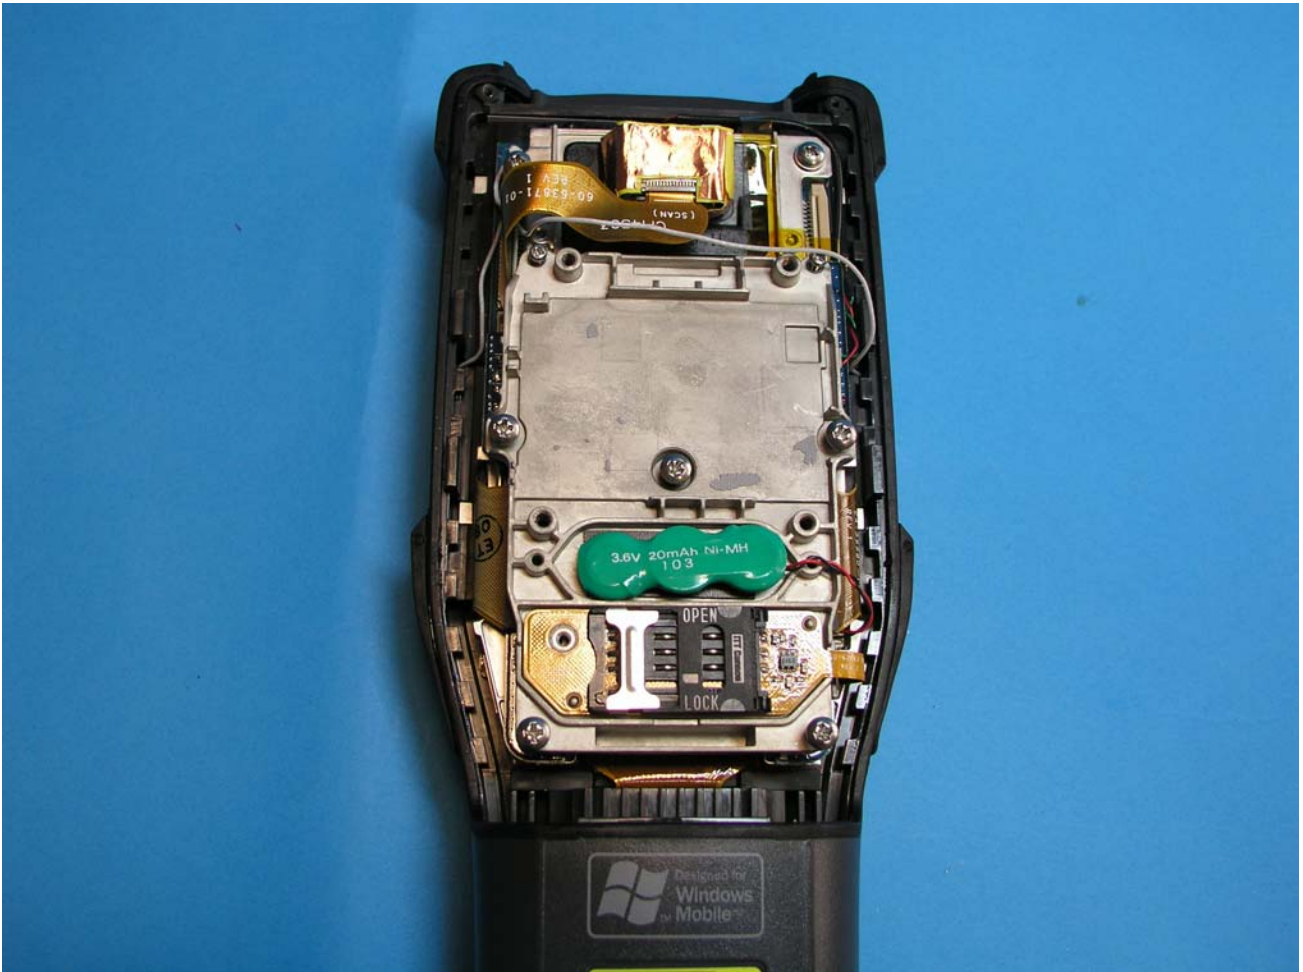

INTERNAL SHOTS

INTERNAL 7

FCC ID: H9PMC9062D

SYMBOL TECHNOLOGIES INC
MOBILE COMPUTER

symbol[™]
The Enterprise Mobility Company[™]

PHOTOGRAPHS OF EQUIPMENT

INTERNAL SHOTS

INTERNAL 8

FCC ID: H9PMC9062D

SYMBOL TECHNOLOGIES INC
MOBILE COMPUTER

symbol[™]
The Enterprise Mobility Company[™]

PHOTOGRAPHS OF EQUIPMENT

INTERNAL SHOTS

INTERNAL 9

FCC ID: H9PMC9062D

SYMBOL TECHNOLOGIES INC
MOBILE COMPUTER