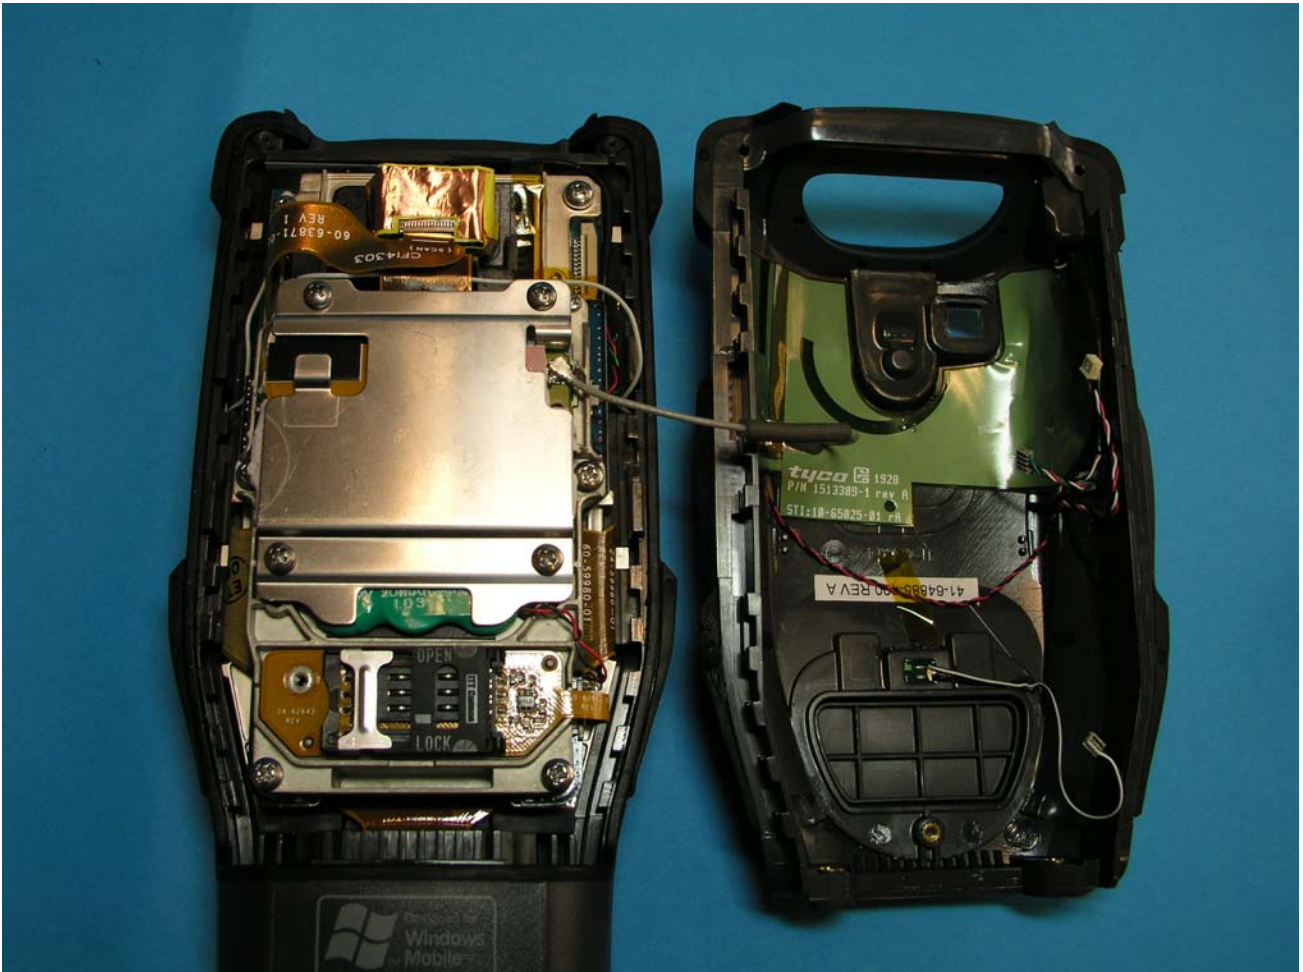

FCC ID: H9PMC9062D

SYMBOL TECHNOLOGIES INC
MOBILE COMPUTER

symbol[™]
The Enterprise Mobility Company[™]

PHOTOGRAPHS OF EQUIPMENT

INTERNAL SHOTS

INTERNAL 1

FCC ID: H9PMC9062D

SYMBOL TECHNOLOGIES INC
MOBILE COMPUTER

symbolTM
The Enterprise Mobility CompanyTM

PHOTOGRAPHS OF EQUIPMENT

INTERNAL SHOTS

INTERNAL 2

FCC ID: H9PMC9062D

SYMBOL TECHNOLOGIES INC
MOBILE COMPUTER

symbol[™]
The Enterprise Mobility Company[™]

PHOTOGRAPHS OF EQUIPMENT