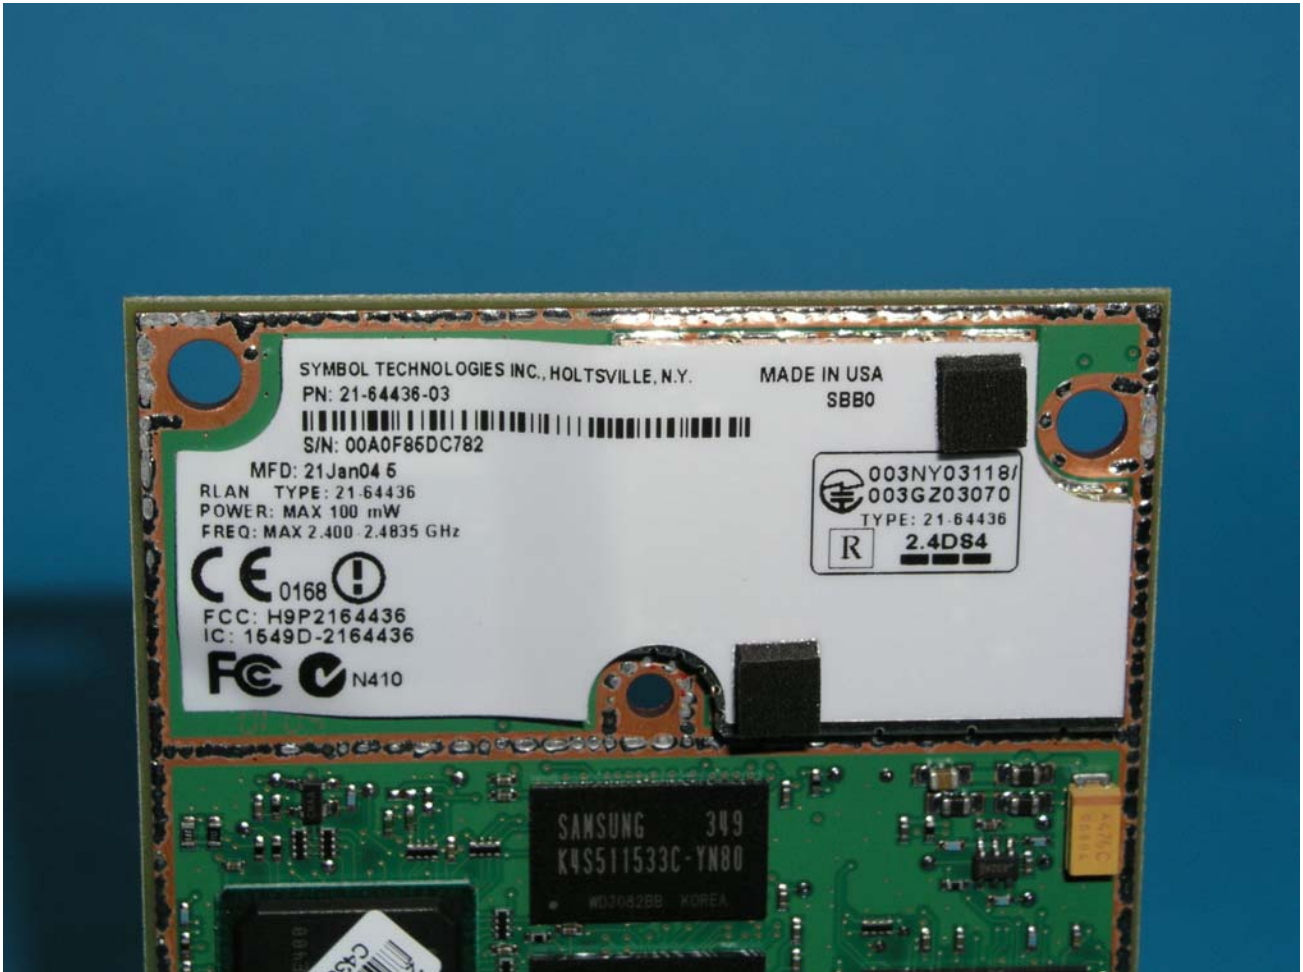

INTERNAL SHOTS

INTERNAL 15

FCC ID: H9PMC9062C

SYMBOL TECHNOLOGIES INC
MOBILE COMPUTER

PHOTOGRAPHS OF EQUIPMENT

INTERNAL SHOTS

INTERNAL 16

FCC ID: H9PMC9062C

SYMBOL TECHNOLOGIES INC
MOBILE COMPUTER

symbol[™]
The Enterprise Mobility Company[™]

PHOTOGRAPHS OF EQUIPMENT

INTERNAL SHOTS

INTERNAL 17

FCC ID: H9PMC9062C

SYMBOL TECHNOLOGIES INC
MOBILE COMPUTER

symbol[™]
The Enterprise Mobility Company[™]

PHOTOGRAPHS OF EQUIPMENT

INTERNAL SHOTS

INTERNAL 18

FCC ID: H9PMC9062C

SYMBOL TECHNOLOGIES INC
MOBILE COMPUTER

symbol[™]
The Enterprise Mobility Company[™]

PHOTOGRAPHS OF EQUIPMENT

INTERNAL SHOTS