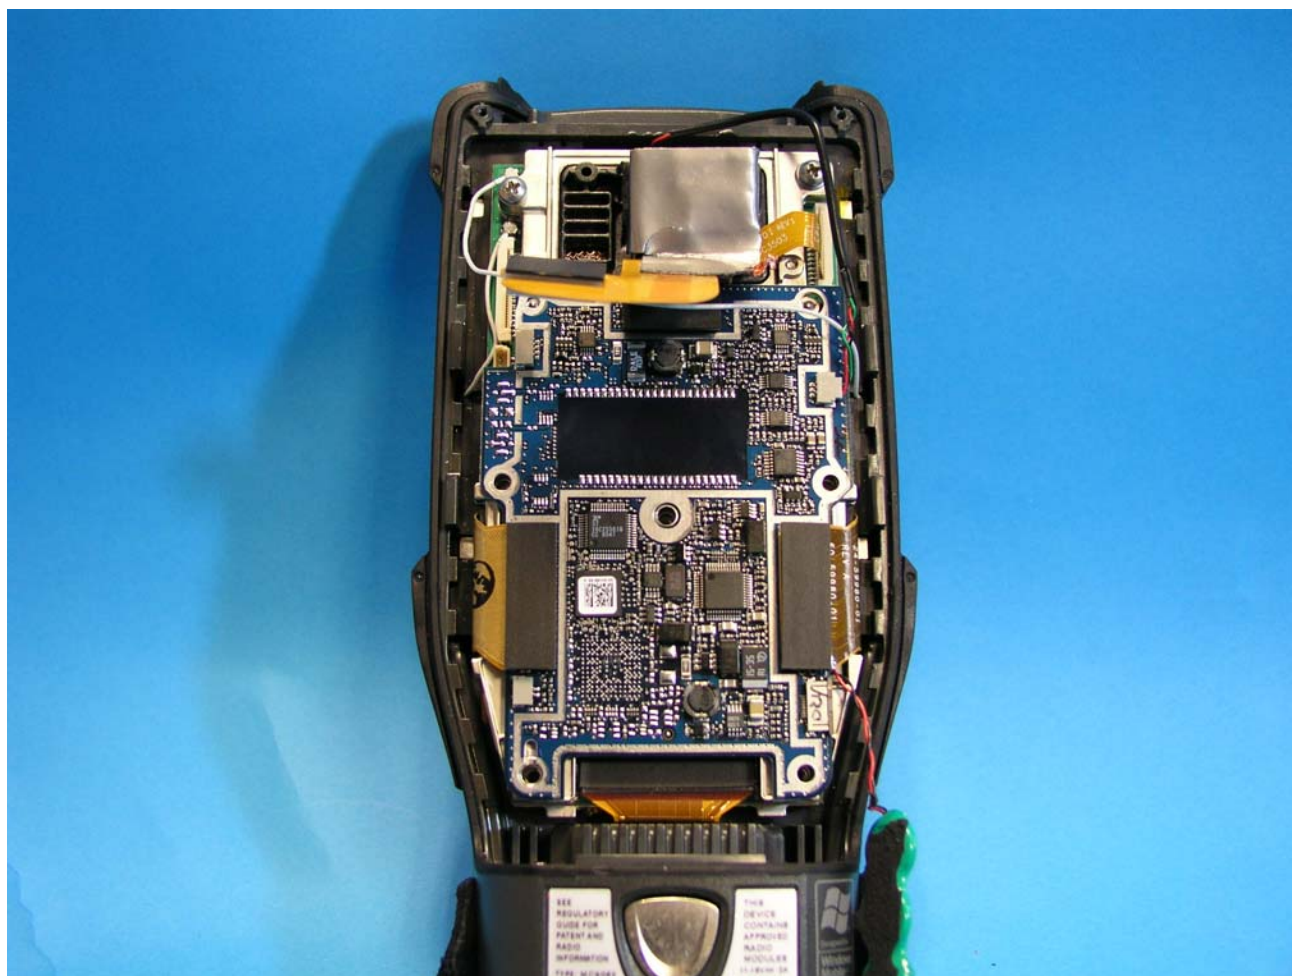

symbol[™]
The Enterprise Mobility Company[™]

PHOTOGRAPHS OF EQUIPMENT

INTERNAL SHOTS

INTERNAL 10

FCC ID: H9PMC9062C

SYMBOL TECHNOLOGIES INC
MOBILE COMPUTER

symbol[™]
The Enterprise Mobility Company[™]

PHOTOGRAPHS OF EQUIPMENT

INTERNAL SHOTS

INTERNAL 11

FCC ID: H9PMC9062C

SYMBOL TECHNOLOGIES INC
MOBILE COMPUTER

symbol[™]
The Enterprise Mobility Company[™]

PHOTOGRAPHS OF EQUIPMENT

INTERNAL SHOTS

INTERNAL 12