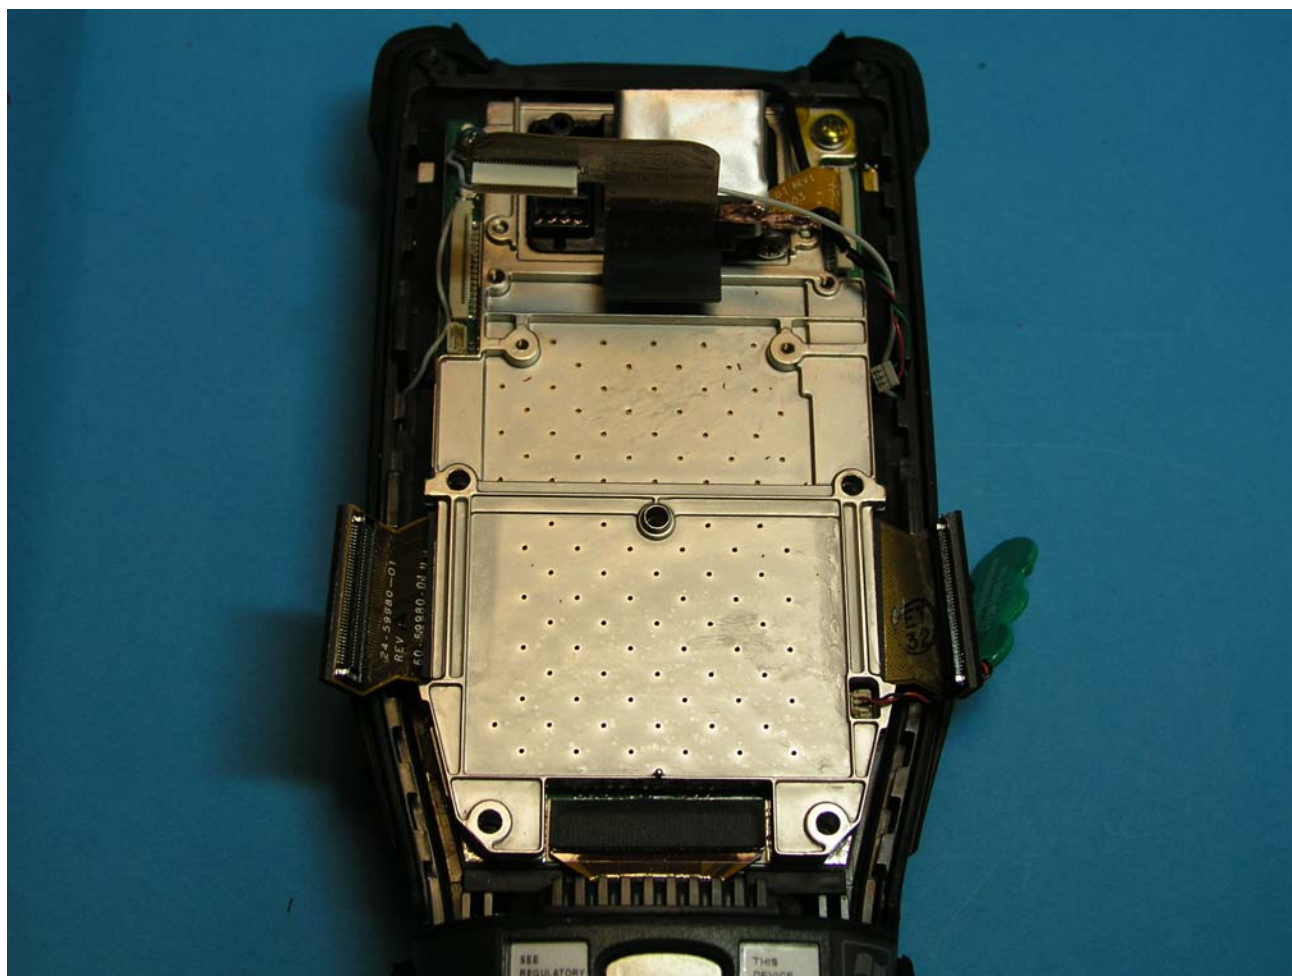

FCC ID: H9PMC9062C

SYMBOL TECHNOLOGIES INC
MOBILE COMPUTER

symbol[™]
The Enterprise Mobility Company[™]

PHOTOGRAPHS OF EQUIPMENT

INTERNAL SHOTS

INTERNAL 13

FCC ID: H9PMC9062C

SYMBOL TECHNOLOGIES INC
MOBILE COMPUTER

symbol[™]
The Enterprise Mobility Company[™]

PHOTOGRAPHS OF EQUIPMENT

INTERNAL SHOTS

INTERNAL 14

FCC ID: H9PMC9062C

SYMBOL TECHNOLOGIES INC
MOBILE COMPUTER

symbol[™]
The Enterprise Mobility Company[™]

PHOTOGRAPHS OF EQUIPMENT