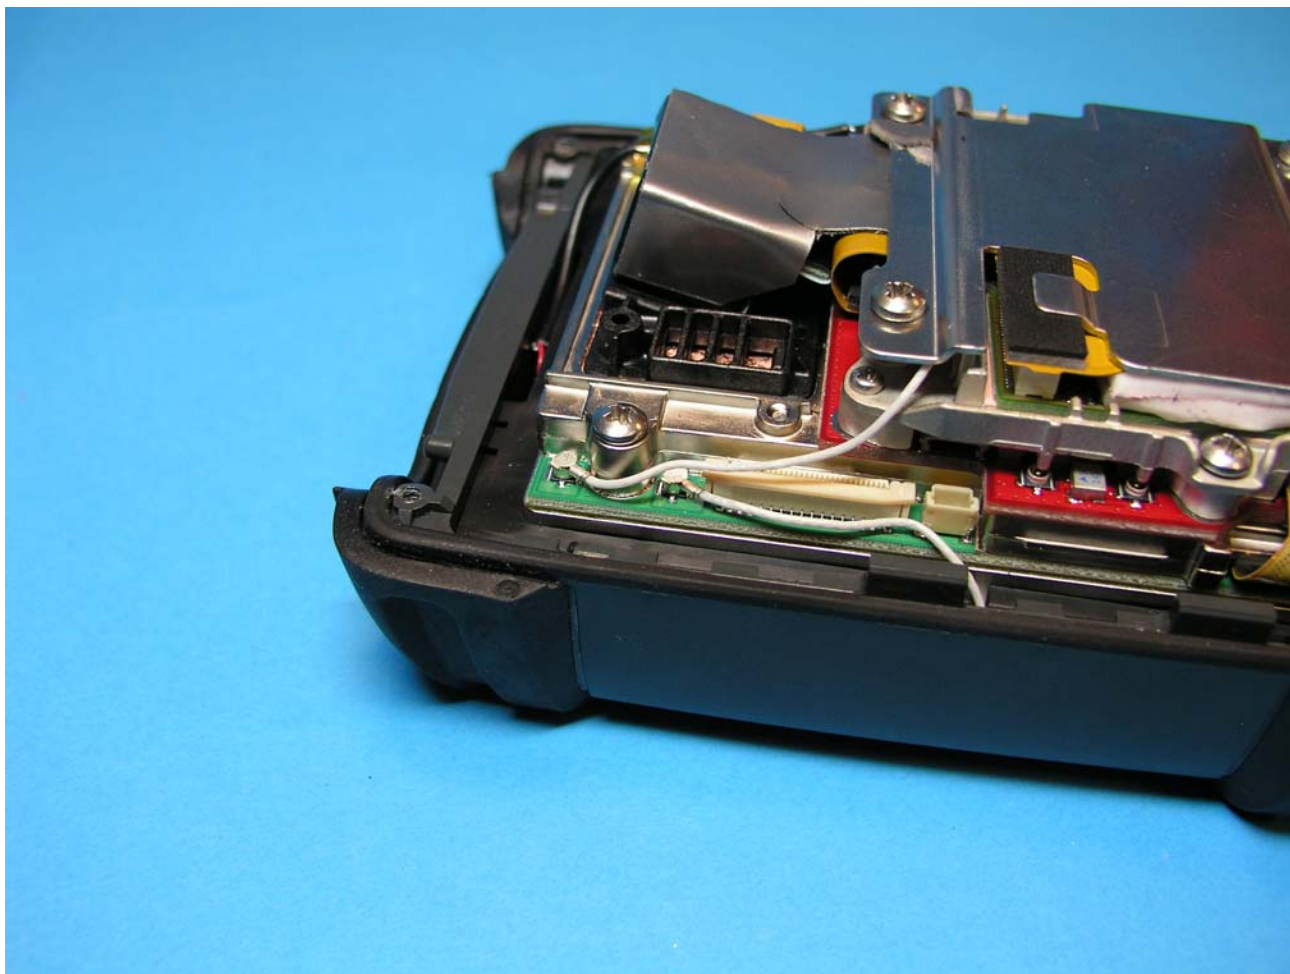

INTERNAL 4

FCC ID: H9PMC9062C

SYMBOL TECHNOLOGIES INC
MOBILE COMPUTER

symbol™
The Enterprise Mobility Company™

PHOTOGRAPHS OF EQUIPMENT

INTERNAL SHOTS