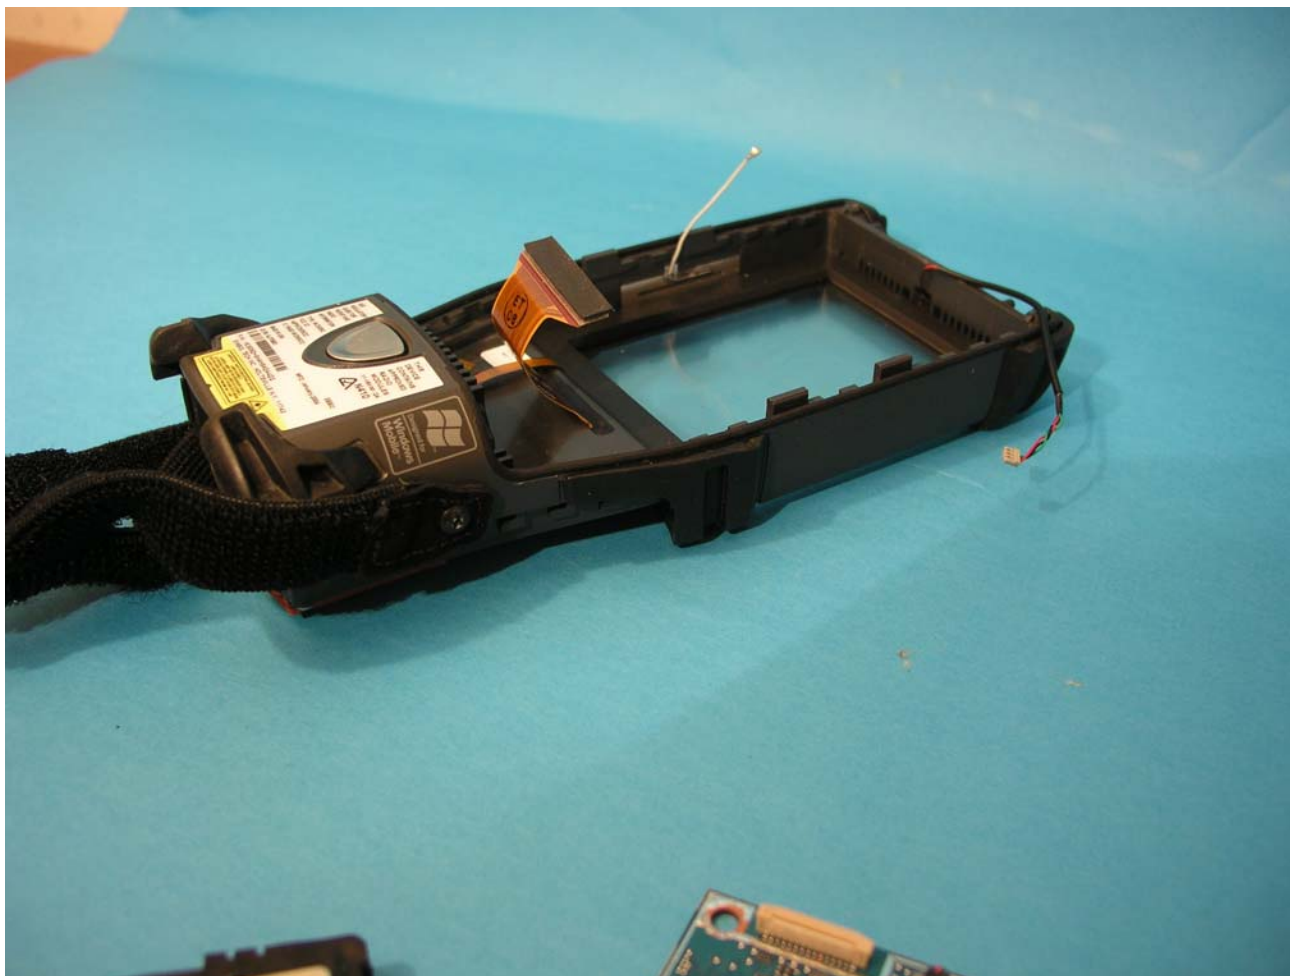

**PHOTOGRAPHS OF EQUIPMENT**

INTERNAL SHOTS

INTERNAL 10

FCC ID: H9PMC9003B

SYMBOL TECHNOLOGIES INC  
MOBILE COMPUTER

**symbol**<sup>™</sup>  
The Enterprise Mobility Company<sup>™</sup>

**PHOTOGRAPHS OF EQUIPMENT**

INTERNAL SHOTS

INTERNAL 11

FCC ID: H9PMC9003B

SYMBOL TECHNOLOGIES INC  
MOBILE COMPUTER

**symbol**<sup>™</sup>  
The Enterprise Mobility Company<sup>™</sup>

**PHOTOGRAPHS OF EQUIPMENT**

INTERNAL SHOTS

INTERNAL 13