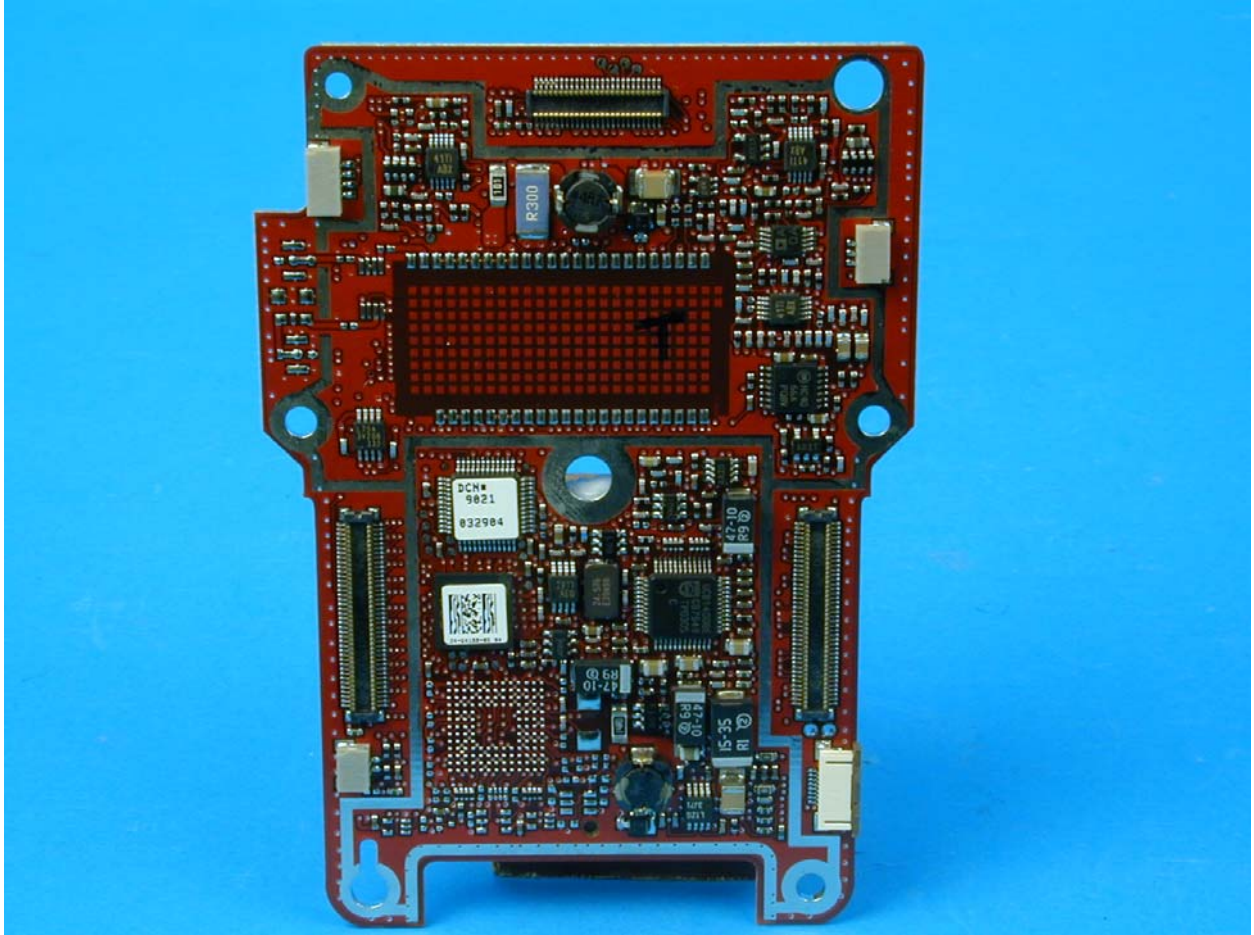

SYMBOL TECHNOLOGIES INC
MC9063 MOBILE COMPUTER

PHOTOGRAPHS OF EQUIPMENT

SUB-EQUIP RLAN

FRONT VIEW

Main Terminal Module – RLAN Radio not populated

SYMBOL TECHNOLOGIES INC
MC9063 MOBILE COMPUTER

PHOTOGRAPHS OF EQUIPMENT

SUB-EQUIP RLAN

REAR VIEW

Main Terminal Module – RLAN Radio not populated

SYMBOL TECHNOLOGIES INC
MC9063 MOBILE COMPUTER

PHOTOGRAPHS OF EQUIPMENT

SUB-EQUIP BLUETOOTH

FRONT VIEW

Symbol Bluetooth Radio not populated

SYMBOL TECHNOLOGIES INC
MC9063 MOBILE COMPUTER

PHOTOGRAPHS OF EQUIPMENT

SUB-EQUIP BLUETOOTH

REAR VIEW

Symbol Bluetooth Radio not populated