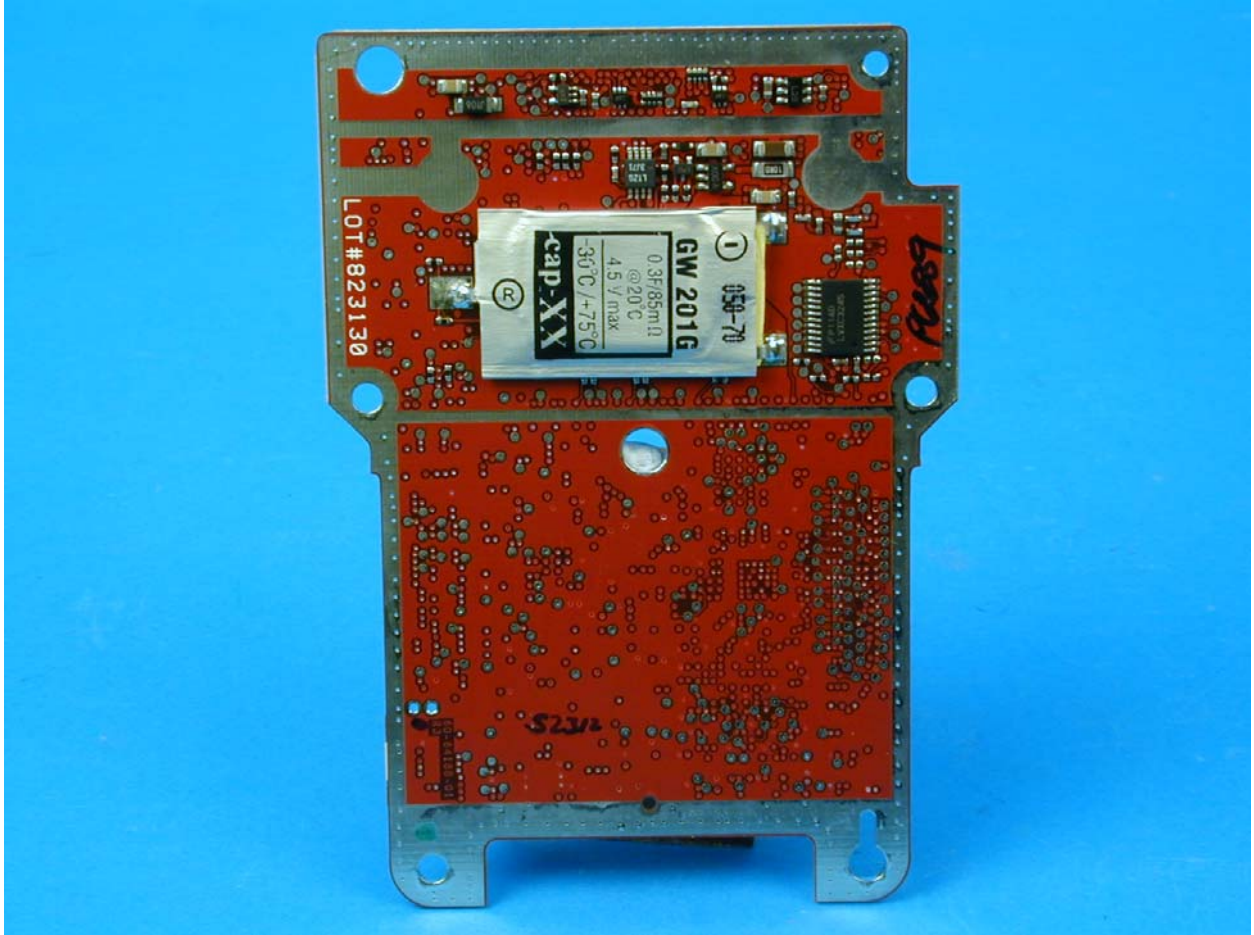

SYMBOL TECHNOLOGIES INC
MC9063 MOBILE COMPUTER

PHOTOGRAPHS OF EQUIPMENT

SUB-EQUIP RLAN

FRONT VIEW

Main Terminal Module – RLAN Radio not populated

SYMBOL TECHNOLOGIES INC
MC9063 MOBILE COMPUTER

PHOTOGRAPHS OF EQUIPMENT

SUB-EQUIP RLAN

REAR VIEW

Main Terminal Module – RLAN Radio not populated

SYMBOL TECHNOLOGIES INC
MC9063 MOBILE COMPUTER

PHOTOGRAPHS OF EQUIPMENT

SUB-EQUIP BLUETOOTH

FRONT VIEW

Symbol Bluetooth Radio not populated

SYMBOL TECHNOLOGIES INC
MC9063 MOBILE COMPUTER

PHOTOGRAPHS OF EQUIPMENT

SUB-EQUIP BLUETOOTH

REAR VIEW

Symbol Bluetooth Radio not populated