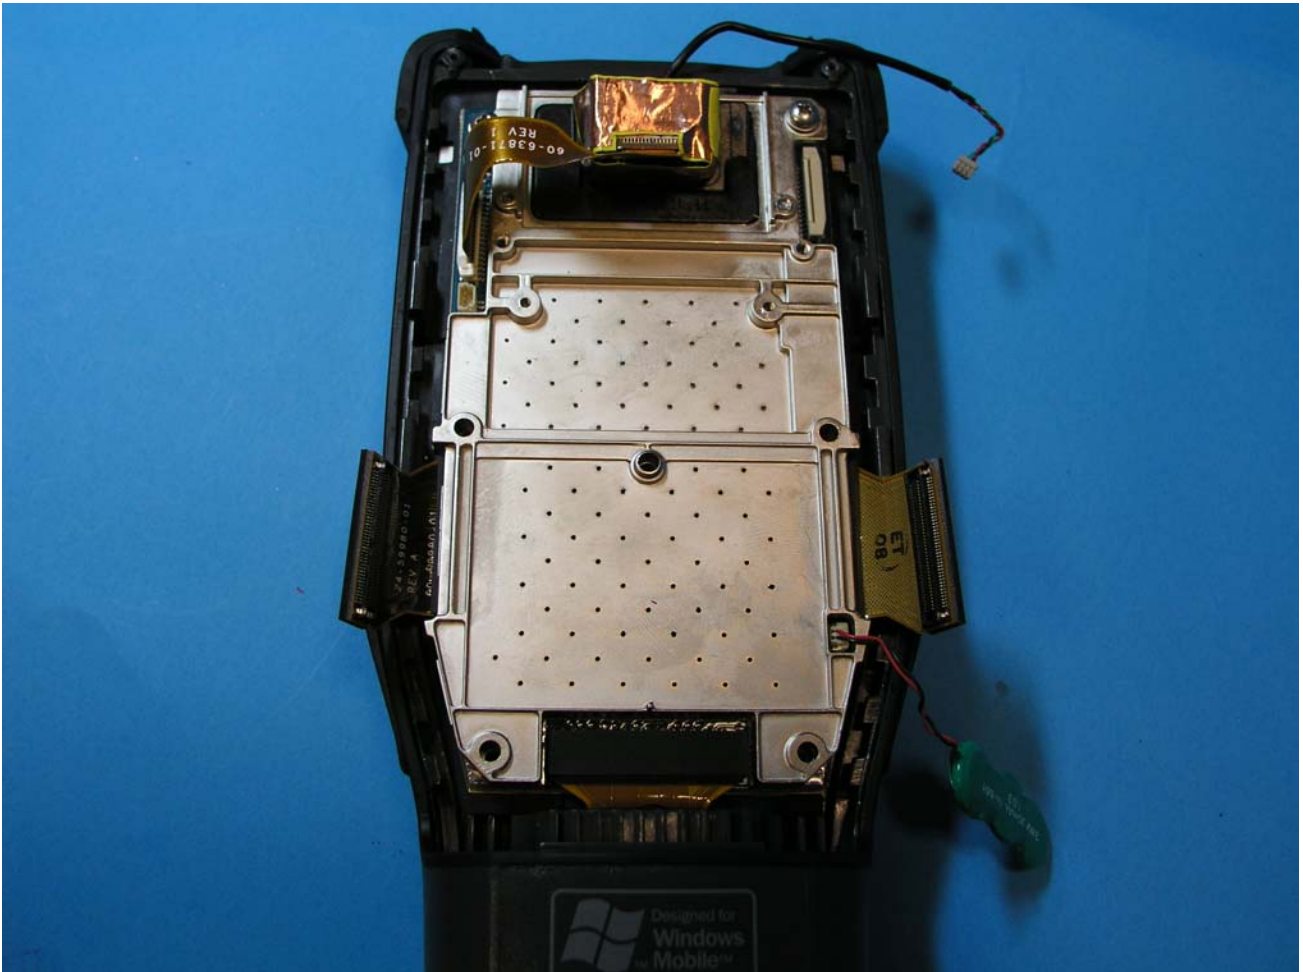

INTERNAL SHOTS

INTERNAL 11

FCC ID: H9PMC9002D

SYMBOL TECHNOLOGIES INC
MOBILE COMPUTER

symbol[™]
The Enterprise Mobility Company[™]

PHOTOGRAPHS OF EQUIPMENT

INTERNAL SHOTS

INTERNAL 12

FCC ID: H9PMC9002D

SYMBOL TECHNOLOGIES INC
MOBILE COMPUTER

symbol[™]
The Enterprise Mobility Company[™]

PHOTOGRAPHS OF EQUIPMENT

INTERNAL SHOTS

INTERNAL 13

FCC ID: H9PMC9002D

SYMBOL TECHNOLOGIES INC
MOBILE COMPUTER