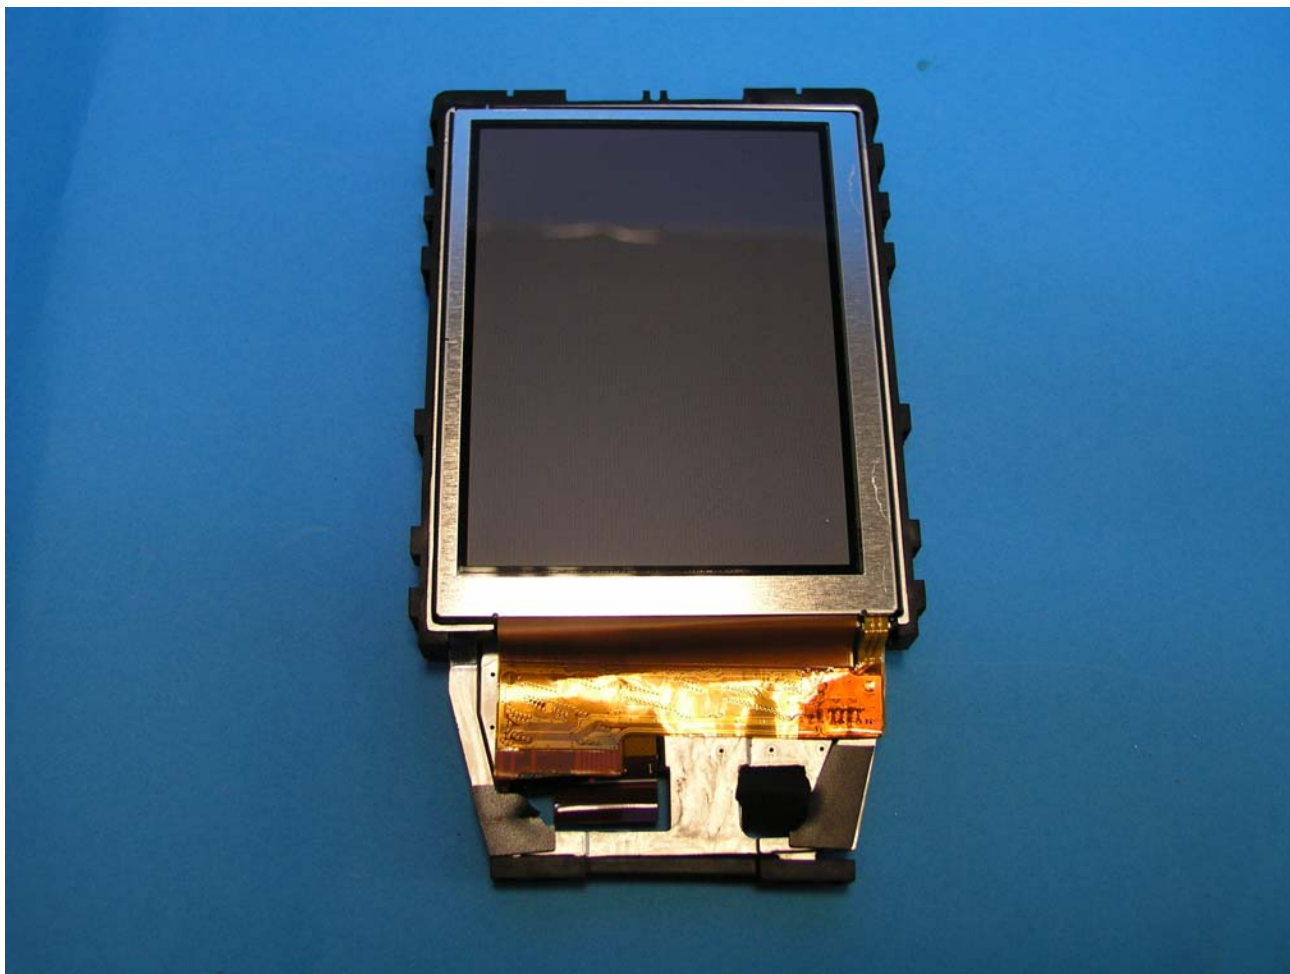

FCC ID: H9PMC9002D

SYMBOL TECHNOLOGIES INC
MOBILE COMPUTER

symbol™
The Enterprise Mobility Company™

PHOTOGRAPHS OF EQUIPMENT

INTERNAL SHOTS

INTERNAL 19