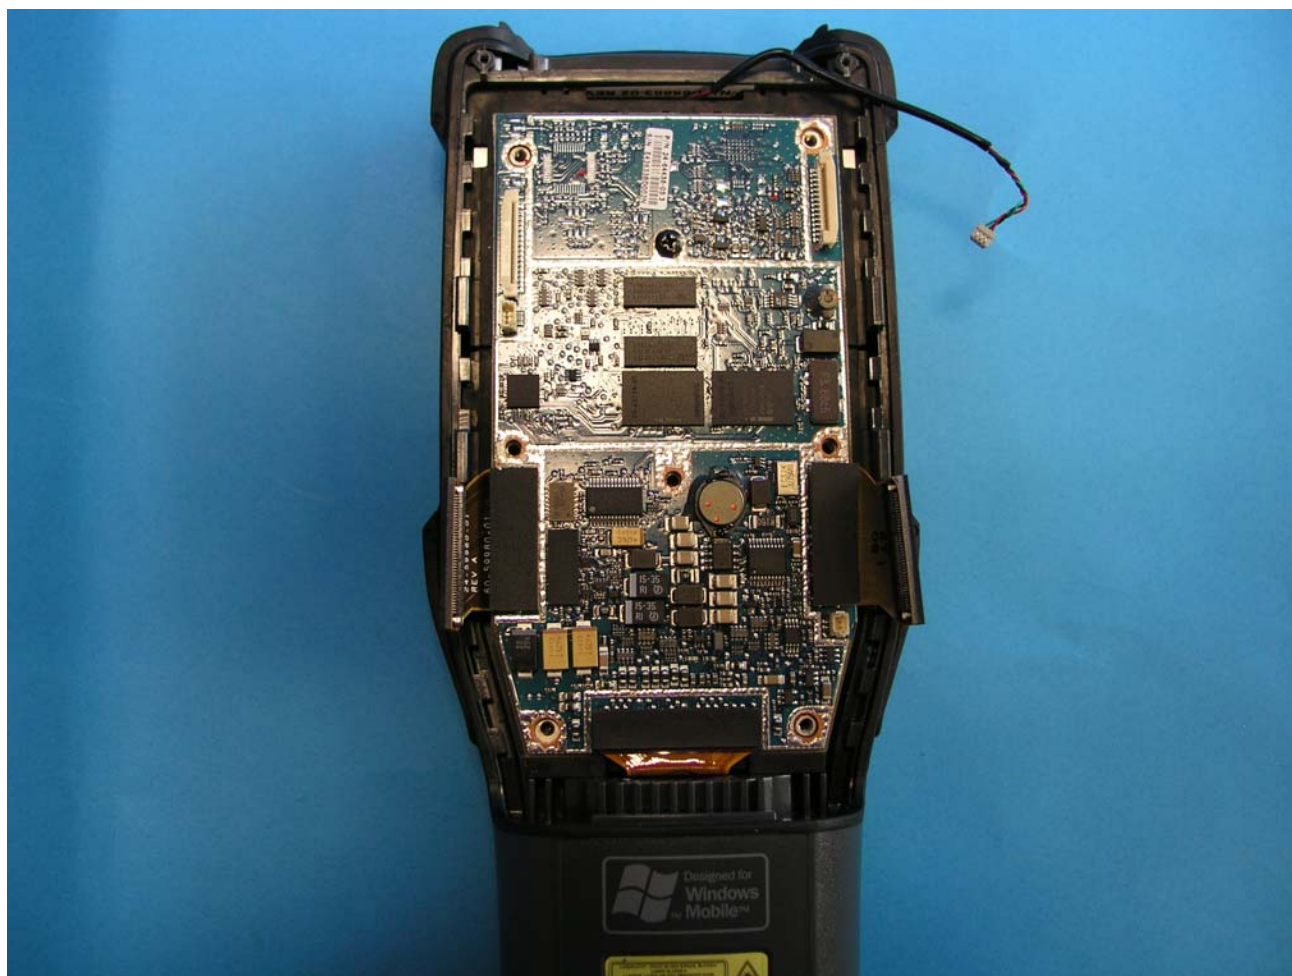

FCC ID: H9PMC9002D

SYMBOL TECHNOLOGIES INC
MOBILE COMPUTER

symbol[™]
The Enterprise Mobility Company[™]

PHOTOGRAPHS OF EQUIPMENT

INTERNAL SHOTS

INTERNAL 13

FCC ID: H9PMC9002D

SYMBOL TECHNOLOGIES INC
MOBILE COMPUTER

symbol[™]
The Enterprise Mobility Company[™]

PHOTOGRAPHS OF EQUIPMENT

INTERNAL SHOTS

INTERNAL 14

FCC ID: H9PMC9002D

SYMBOL TECHNOLOGIES INC
MOBILE COMPUTER

symbol[™]
The Enterprise Mobility Company[™]

PHOTOGRAPHS OF EQUIPMENT