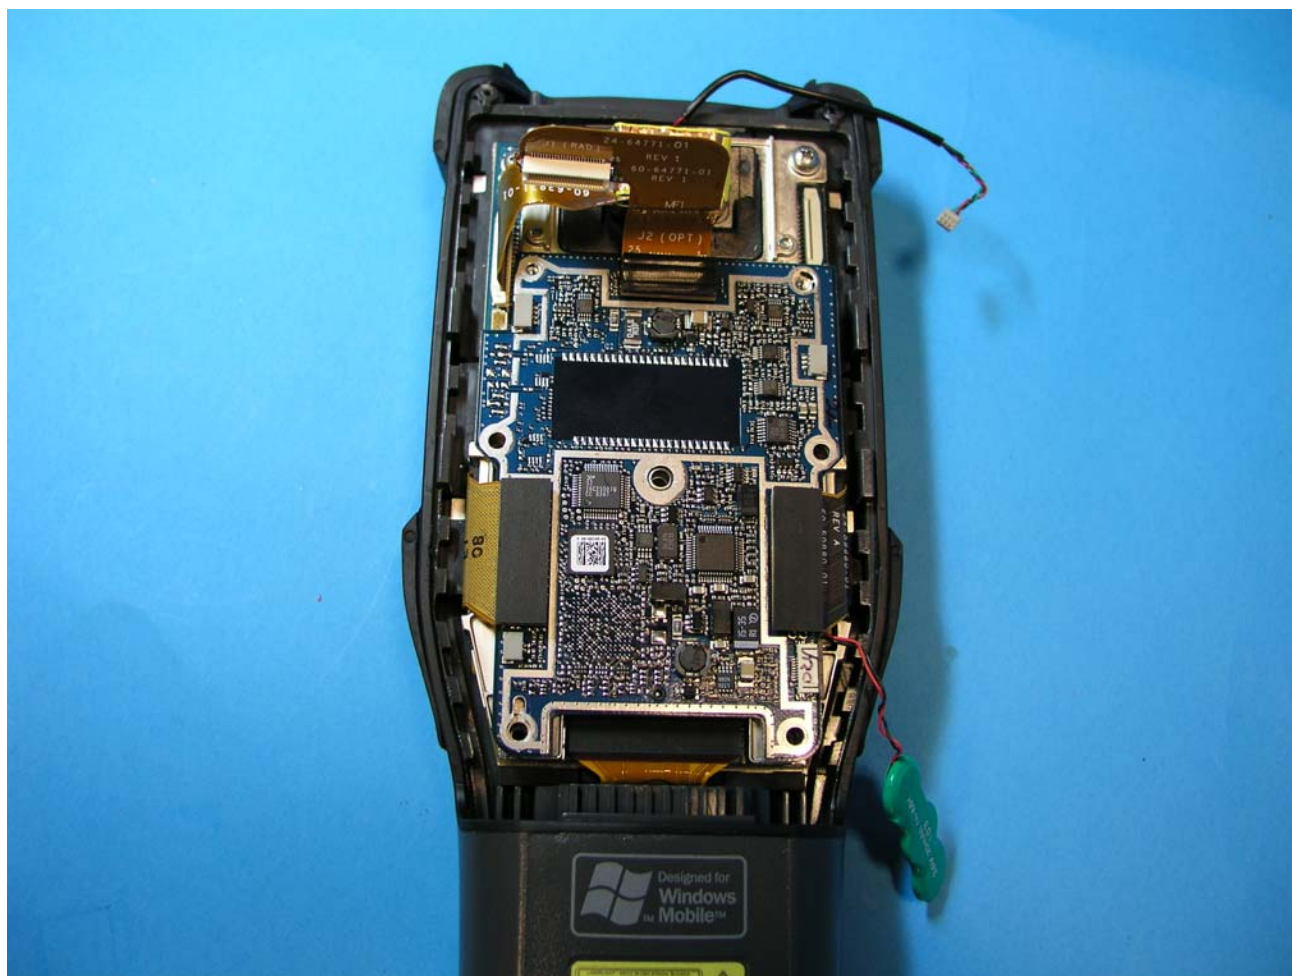

INTERNAL SHOTS

INTERNAL 7

FCC ID: H9PMC9002D

SYMBOL TECHNOLOGIES INC
MOBILE COMPUTER

symbol[™]
The Enterprise Mobility Company[™]

PHOTOGRAPHS OF EQUIPMENT

INTERNAL SHOTS

INTERNAL 8

FCC ID: H9PMC9002D

SYMBOL TECHNOLOGIES INC
MOBILE COMPUTER

symbol[™]
The Enterprise Mobility Company[™]

PHOTOGRAPHS OF EQUIPMENT

INTERNAL SHOTS

INTERNAL 9

FCC ID: H9PMC9002D

SYMBOL TECHNOLOGIES INC
MOBILE COMPUTER

symbol[™]
The Enterprise Mobility Company[™]

PHOTOGRAPHS OF EQUIPMENT

INTERNAL SHOTS

INTERNAL 10

FCC ID: H9PMC9002D

SYMBOL TECHNOLOGIES INC
MOBILE COMPUTER

symbol[™]
The Enterprise Mobility Company[™]

PHOTOGRAPHS OF EQUIPMENT