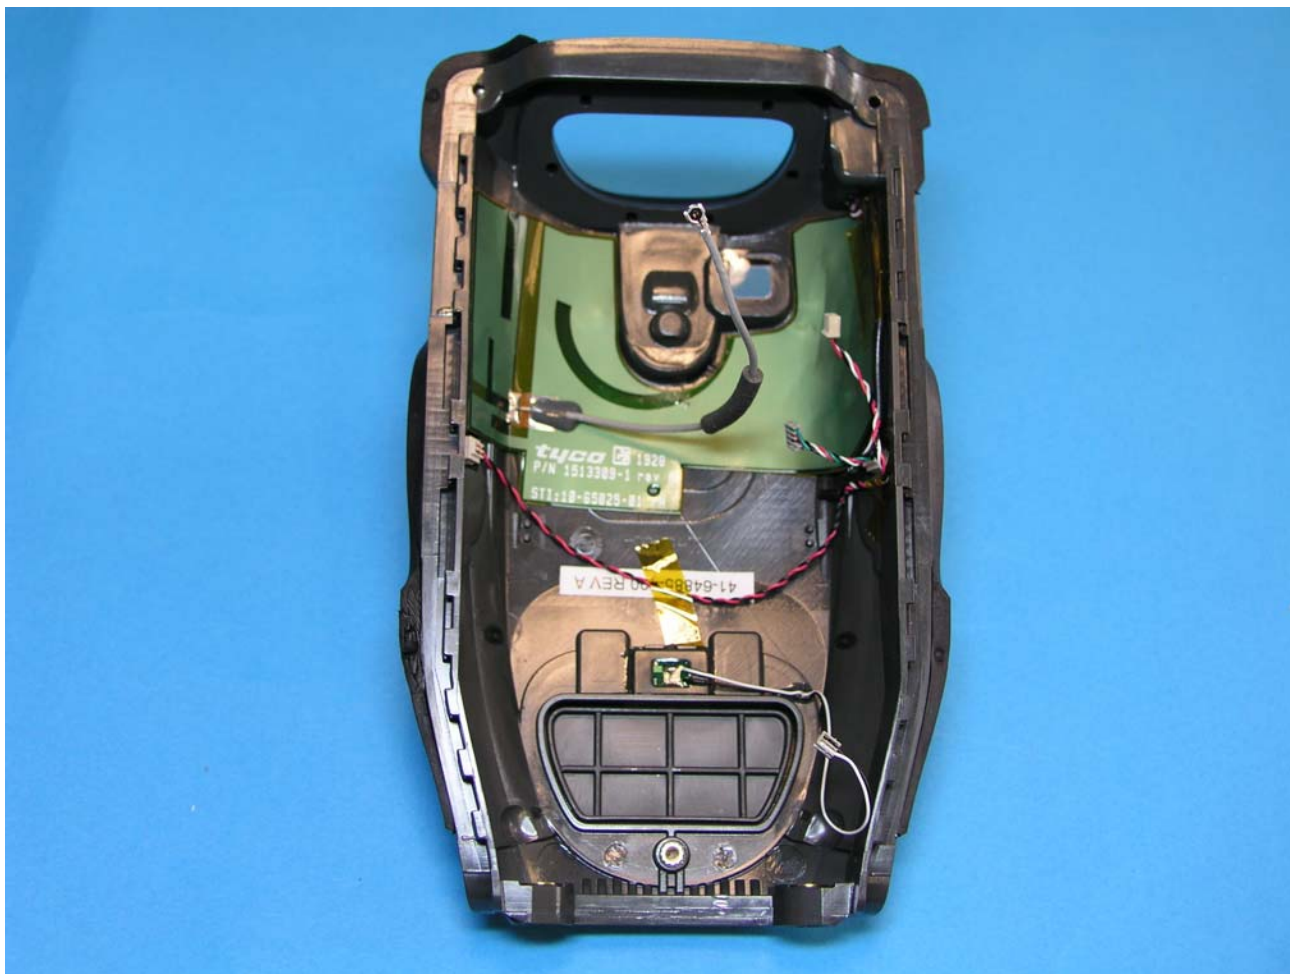

**symbol**<sup>™</sup>  
The Enterprise Mobility Company<sup>™</sup>

**PHOTOGRAPHS OF EQUIPMENT**

INTERNAL SHOTS

INTERNAL 2

FCC ID: H9PMC9002C

SYMBOL TECHNOLOGIES INC  
MOBILE COMPUTER

**symbol**<sup>™</sup>  
The Enterprise Mobility Company<sup>™</sup>

**PHOTOGRAPHS OF EQUIPMENT**

INTERNAL SHOTS

INTERNAL 3

FCC ID: H9PMC9002C

SYMBOL TECHNOLOGIES INC  
MOBILE COMPUTER

**symbol**<sup>™</sup>  
The Enterprise Mobility Company<sup>™</sup>

**PHOTOGRAPHS OF EQUIPMENT**