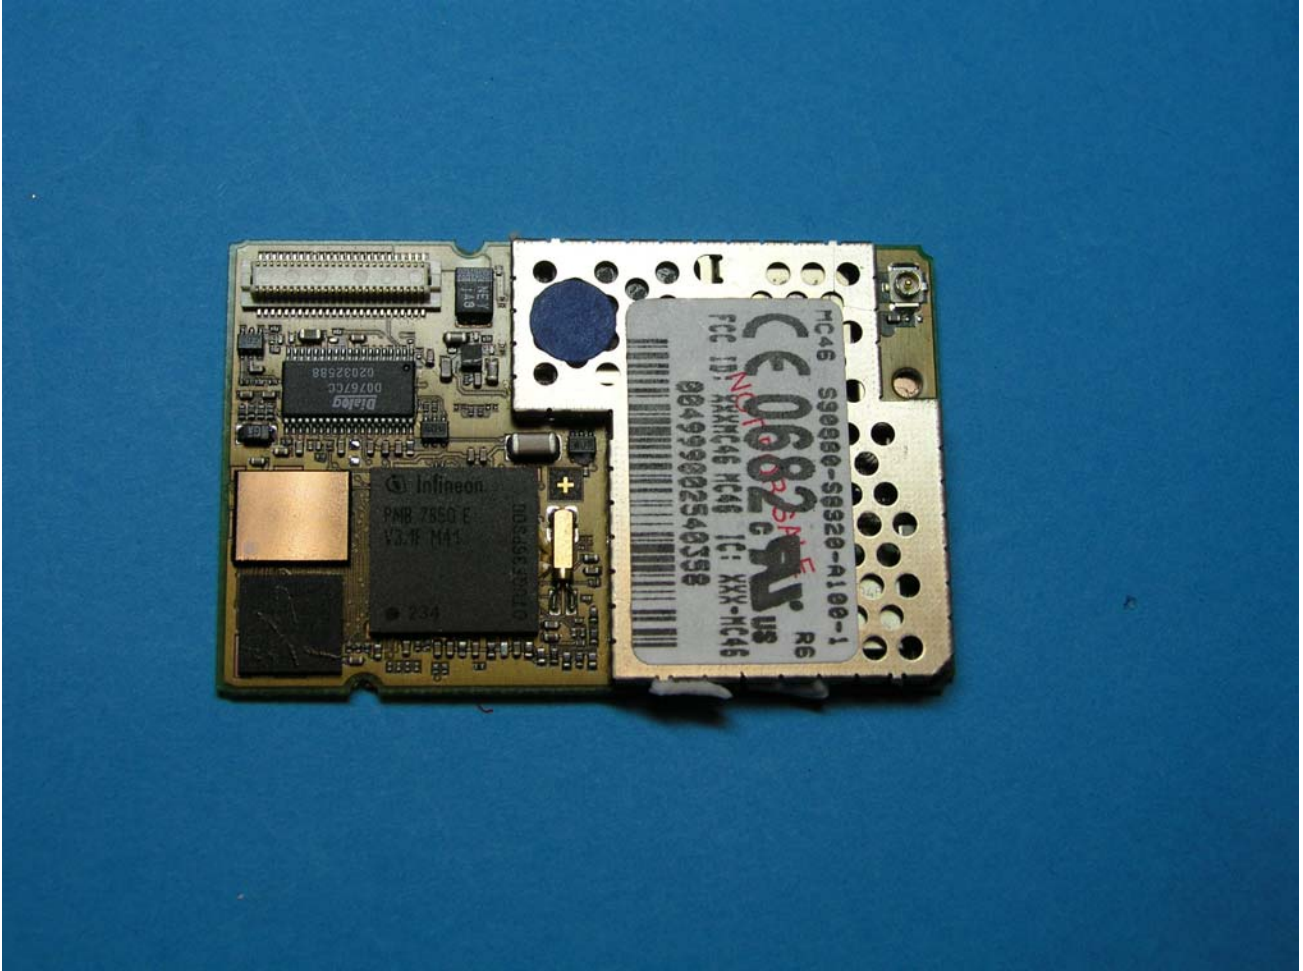

FCC ID: H9PMC9002C

SYMBOL TECHNOLOGIES INC
MOBILE COMPUTER

symbol™
The Enterprise Mobility Company™

PHOTOGRAPHS OF EQUIPMENT

INTERNAL SHOTS

INTERNAL 7