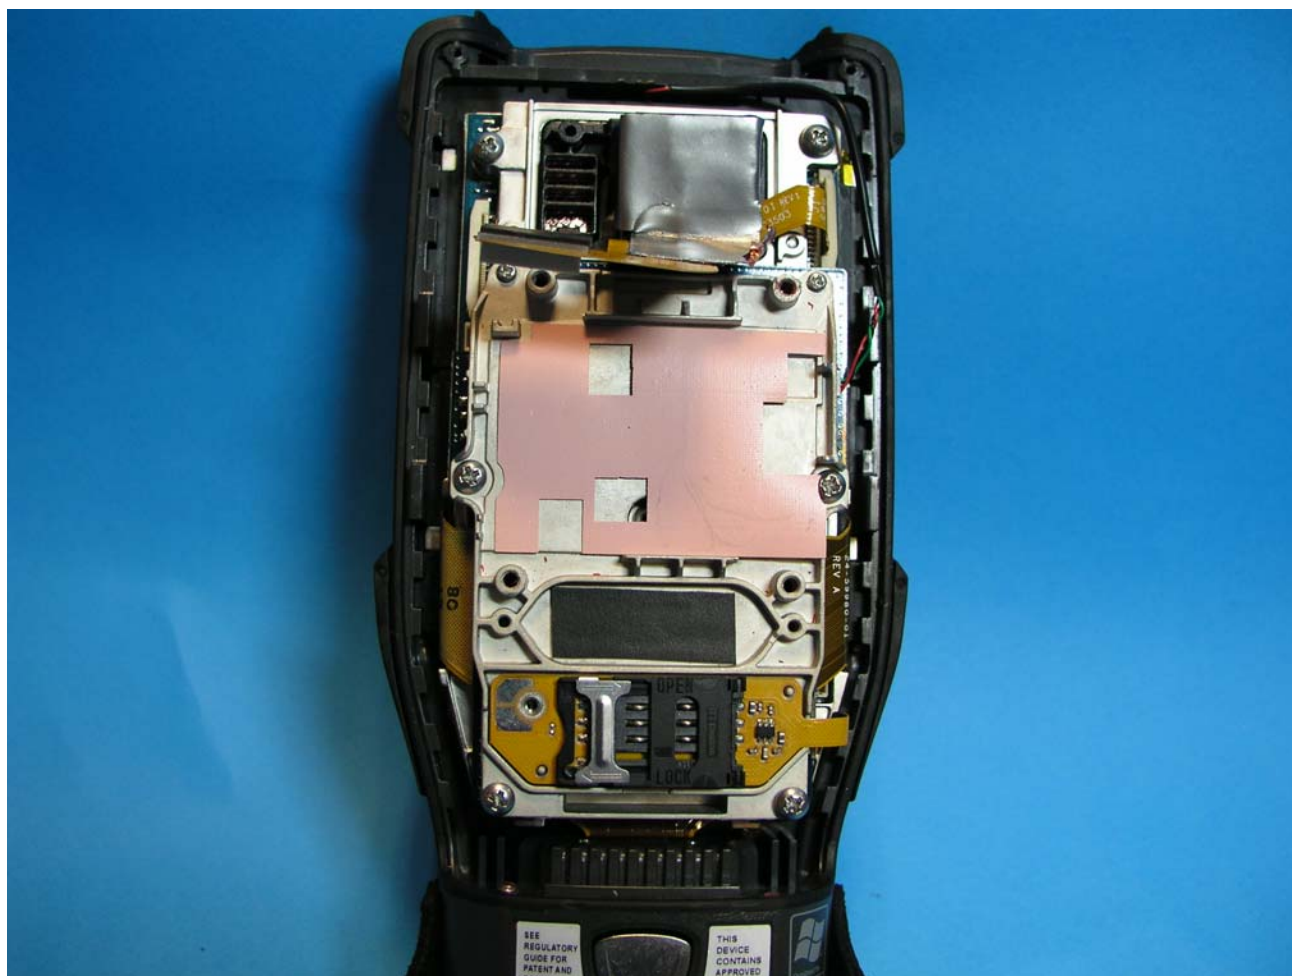

**PHOTOGRAPHS OF EQUIPMENT**

INTERNAL SHOTS

INTERNAL 8

FCC ID: H9PMC9002C

SYMBOL TECHNOLOGIES INC  
MOBILE COMPUTER

**symbol**<sup>™</sup>  
The Enterprise Mobility Company<sup>™</sup>

**PHOTOGRAPHS OF EQUIPMENT**

INTERNAL SHOTS

INTERNAL 9

FCC ID: H9PMC9002C

SYMBOL TECHNOLOGIES INC  
MOBILE COMPUTER

**symbol**<sup>™</sup>  
The Enterprise Mobility Company<sup>™</sup>

**PHOTOGRAPHS OF EQUIPMENT**

INTERNAL SHOTS

INTERNAL 10