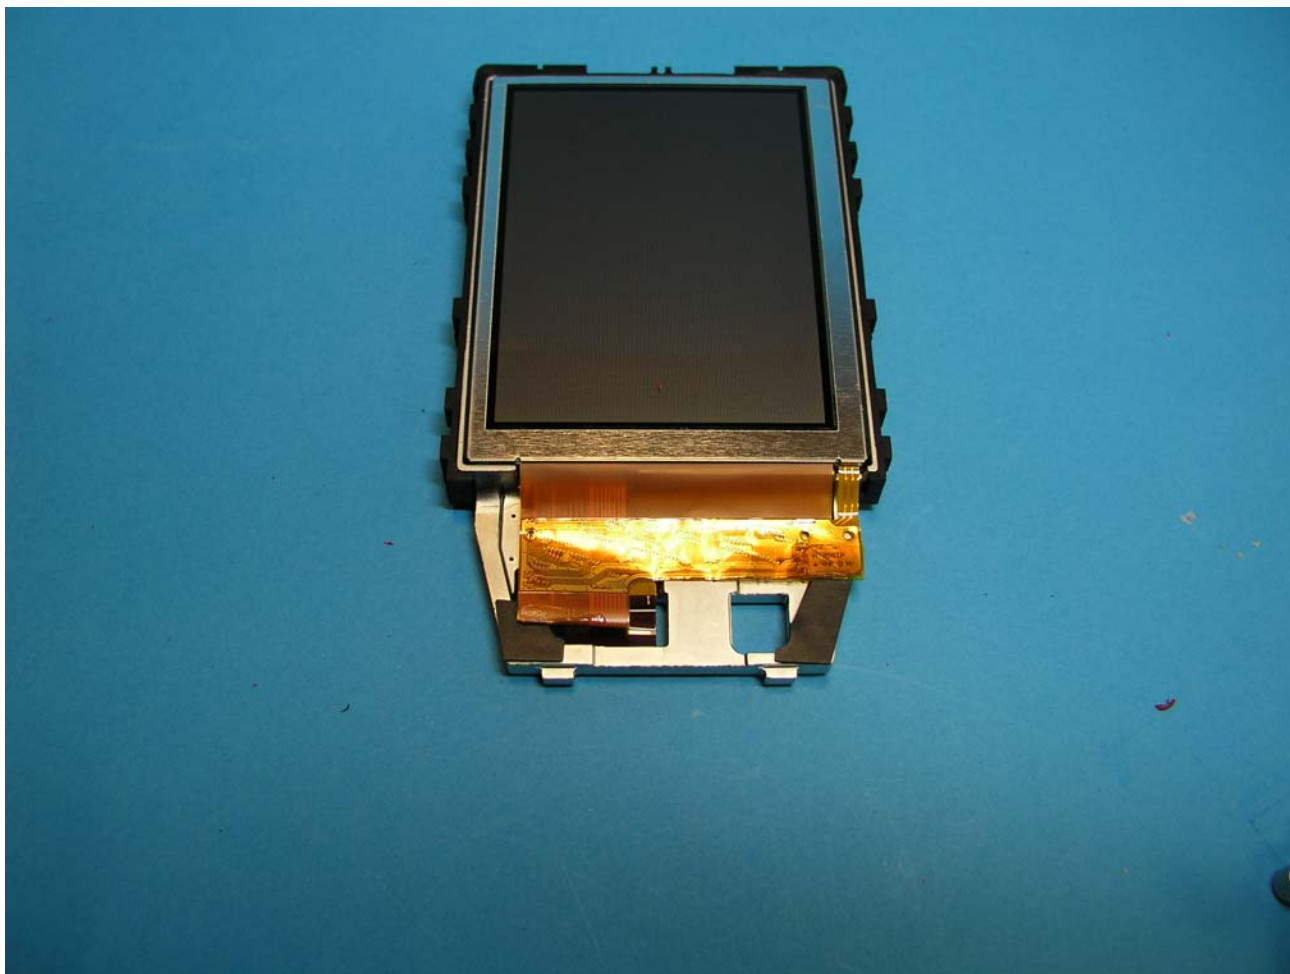

FCC ID: H9PMC9002C

SYMBOL TECHNOLOGIES INC
MOBILE COMPUTER

symbol™
The Enterprise Mobility Company™

PHOTOGRAPHS OF EQUIPMENT

INTERNAL SHOTS

INTERNAL 19