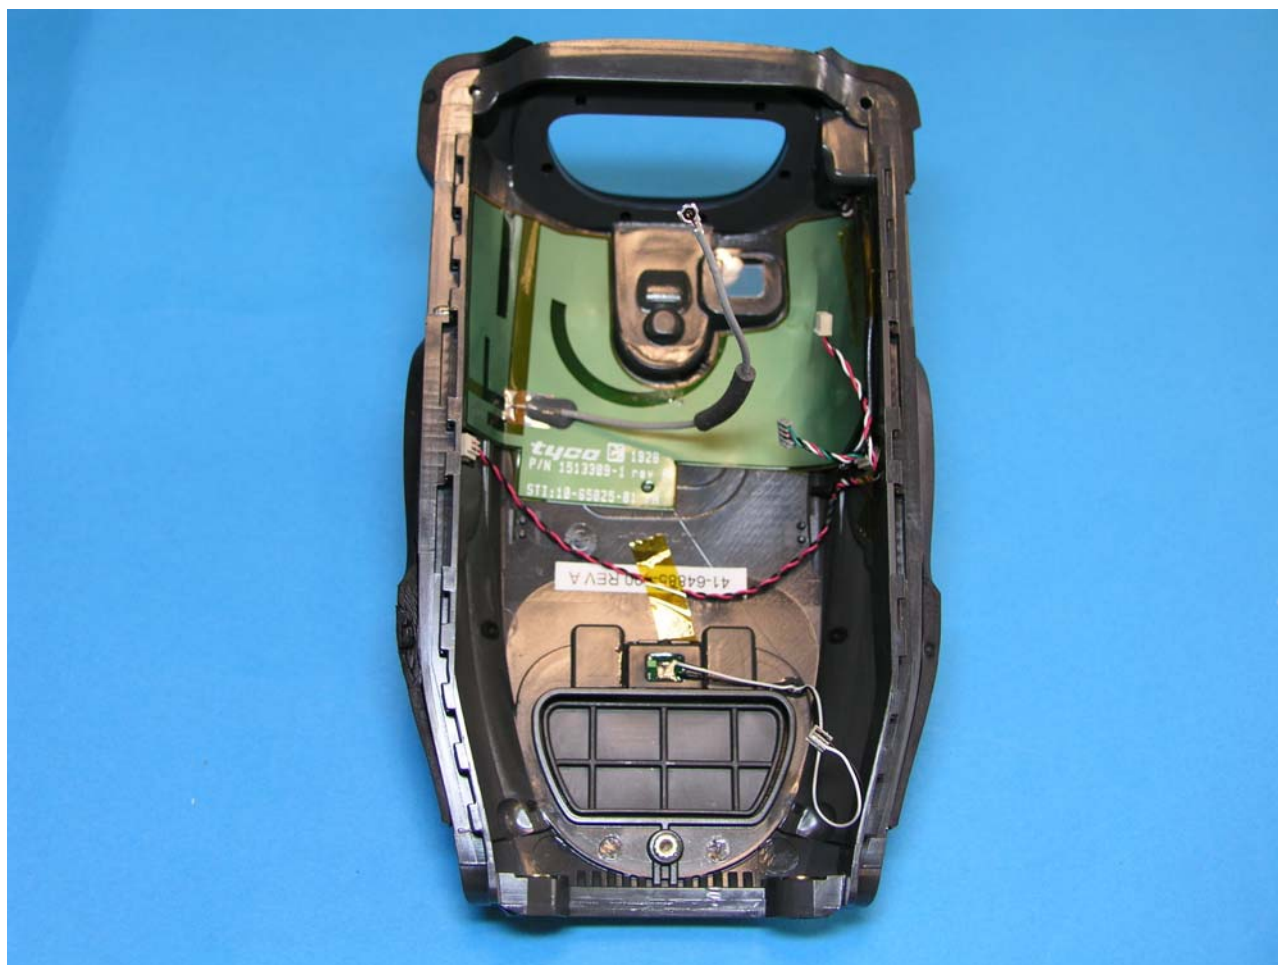

FCC ID: H9PMC9002B

SYMBOL TECHNOLOGIES INC  
MOBILE COMPUTER

**symbol**<sup>™</sup>  
The Enterprise Mobility Company<sup>™</sup>

**PHOTOGRAPHS OF EQUIPMENT**

INTERNAL SHOTS

INTERNAL 1

FCC ID: H9PMC9002B

SYMBOL TECHNOLOGIES INC  
MOBILE COMPUTER

**symbol**<sup>™</sup>  
The Enterprise Mobility Company<sup>™</sup>

**PHOTOGRAPHS OF EQUIPMENT**

INTERNAL SHOTS

INTERNAL 2

FCC ID: H9PMC9002B

SYMBOL TECHNOLOGIES INC  
MOBILE COMPUTER

**symbol**<sup>™</sup>  
The Enterprise Mobility Company<sup>™</sup>