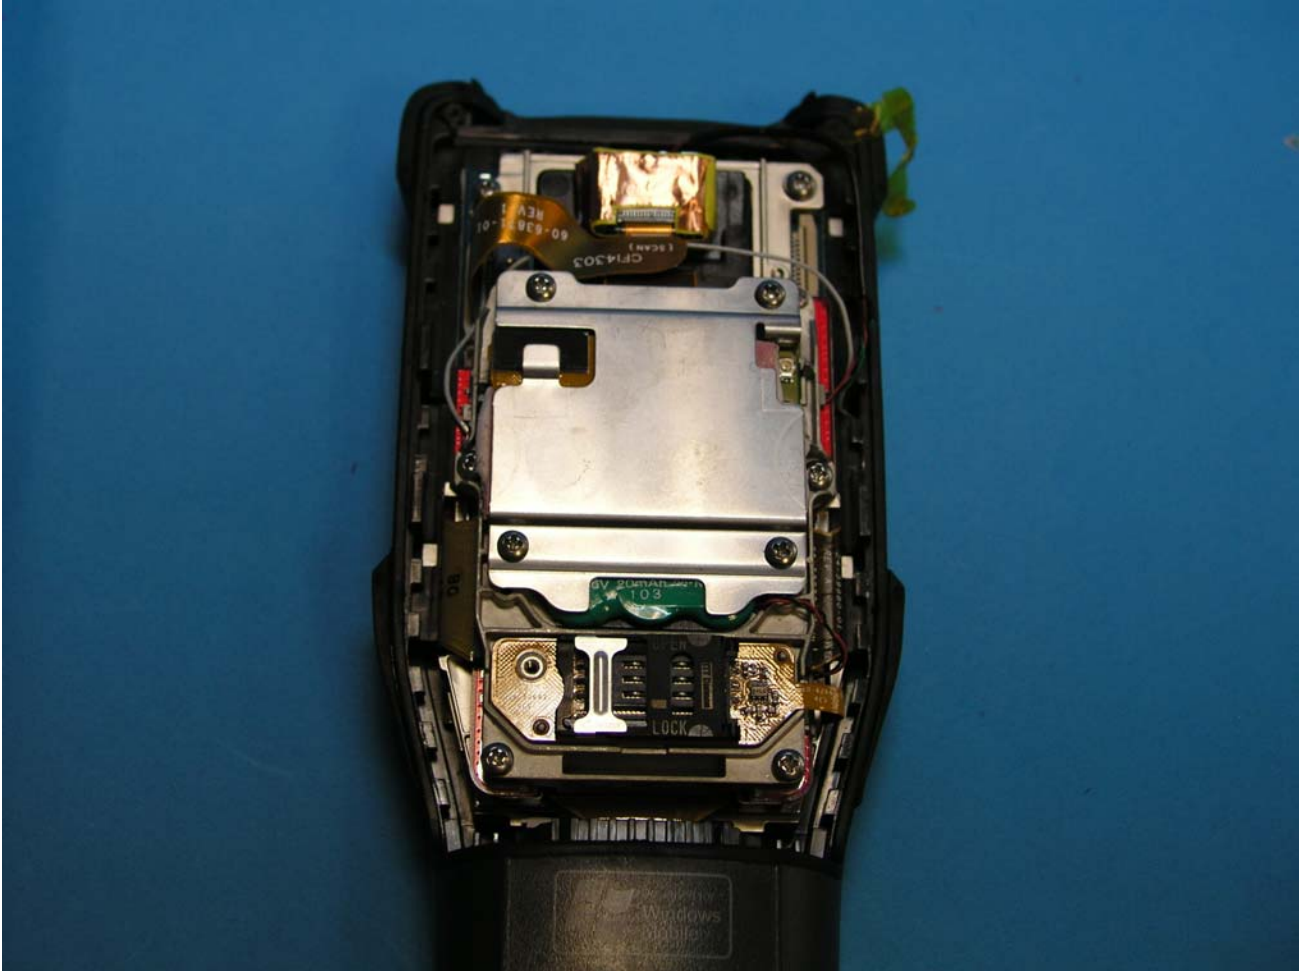

**PHOTOGRAPHS OF EQUIPMENT**

INTERNAL SHOTS

INTERNAL 3

FCC ID: H9PMC9002B

SYMBOL TECHNOLOGIES INC  
MOBILE COMPUTER

**symbol**<sup>™</sup>  
The Enterprise Mobility Company<sup>™</sup>

**PHOTOGRAPHS OF EQUIPMENT**

INTERNAL SHOTS

INTERNAL 4

FCC ID: H9PMC9002B

SYMBOL TECHNOLOGIES INC  
MOBILE COMPUTER

**symbol**<sup>™</sup>  
The Enterprise Mobility Company<sup>™</sup>

**PHOTOGRAPHS OF EQUIPMENT**

INTERNAL SHOTS

INTERNAL 5