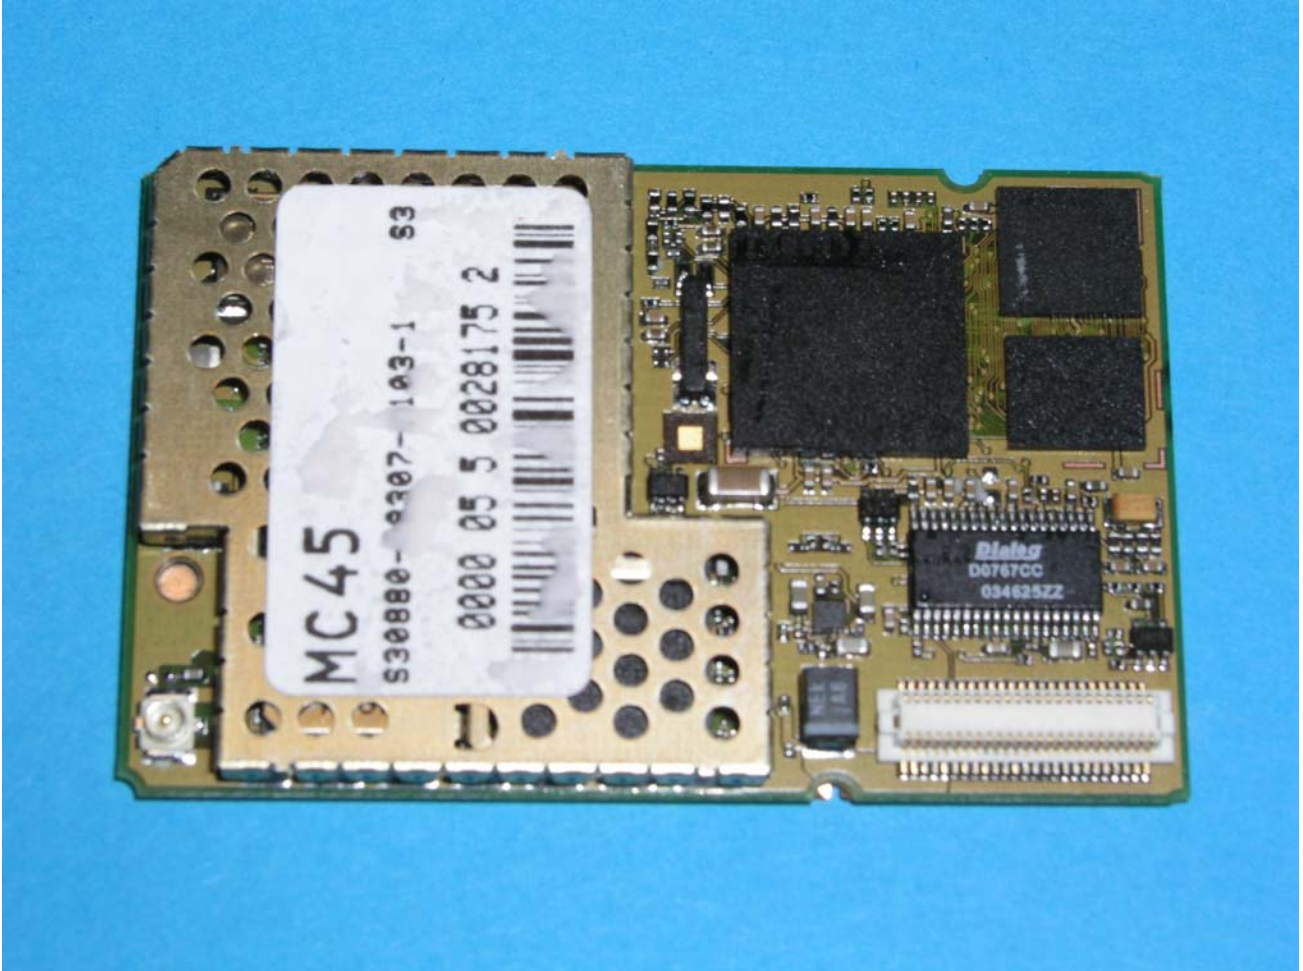

INTERNAL SHOTS

INTERNAL 4

FCC ID: H9PMC9002B

SYMBOL TECHNOLOGIES INC  
MOBILE COMPUTER

**symbol**<sup>™</sup>  
The Enterprise Mobility Company<sup>™</sup>

**PHOTOGRAPHS OF EQUIPMENT**

INTERNAL SHOTS

INTERNAL 5

FCC ID: H9PMC9002B

SYMBOL TECHNOLOGIES INC  
MOBILE COMPUTER

**symbol**<sup>™</sup>  
The Enterprise Mobility Company<sup>™</sup>

**PHOTOGRAPHS OF EQUIPMENT**

INTERNAL SHOTS

INTERNAL 6

FCC ID: H9PMC9002B

SYMBOL TECHNOLOGIES INC  
MOBILE COMPUTER

**symbol**<sup>™</sup>  
The Enterprise Mobility Company<sup>™</sup>

**PHOTOGRAPHS OF EQUIPMENT**

INTERNAL SHOTS

INTERNAL 7

FCC ID: H9PMC9002B

SYMBOL TECHNOLOGIES INC  
MOBILE COMPUTER

**symbol**<sup>™</sup>  
The Enterprise Mobility Company<sup>™</sup>