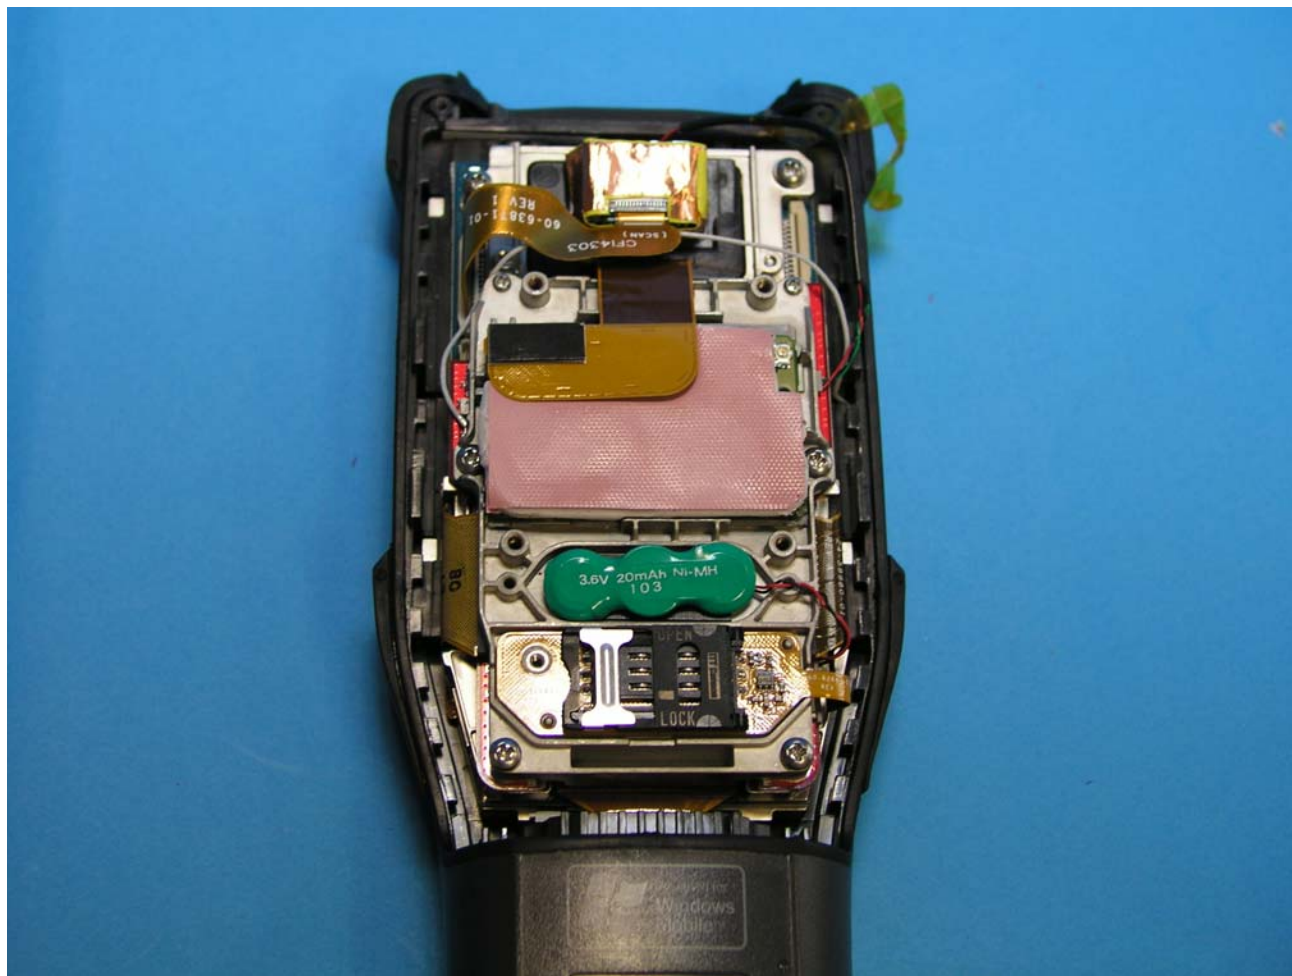

**PHOTOGRAPHS OF EQUIPMENT**

INTERNAL SHOTS

INTERNAL 3

FCC ID: H9PMC9002B

SYMBOL TECHNOLOGIES INC  
MOBILE COMPUTER

**symbol**<sup>™</sup>  
The Enterprise Mobility Company<sup>™</sup>

**PHOTOGRAPHS OF EQUIPMENT**

INTERNAL SHOTS

INTERNAL 4

FCC ID: H9PMC9002B

SYMBOL TECHNOLOGIES INC  
MOBILE COMPUTER

**symbol**<sup>™</sup>  
The Enterprise Mobility Company<sup>™</sup>

**PHOTOGRAPHS OF EQUIPMENT**

INTERNAL SHOTS

INTERNAL 5

FCC ID: H9PMC9002B

SYMBOL TECHNOLOGIES INC  
MOBILE COMPUTER

**symbol**<sup>™</sup>  
The Enterprise Mobility Company<sup>™</sup>

**PHOTOGRAPHS OF EQUIPMENT**

INTERNAL SHOTS

INTERNAL 6

FCC ID: H9PMC9002B

SYMBOL TECHNOLOGIES INC  
MOBILE COMPUTER