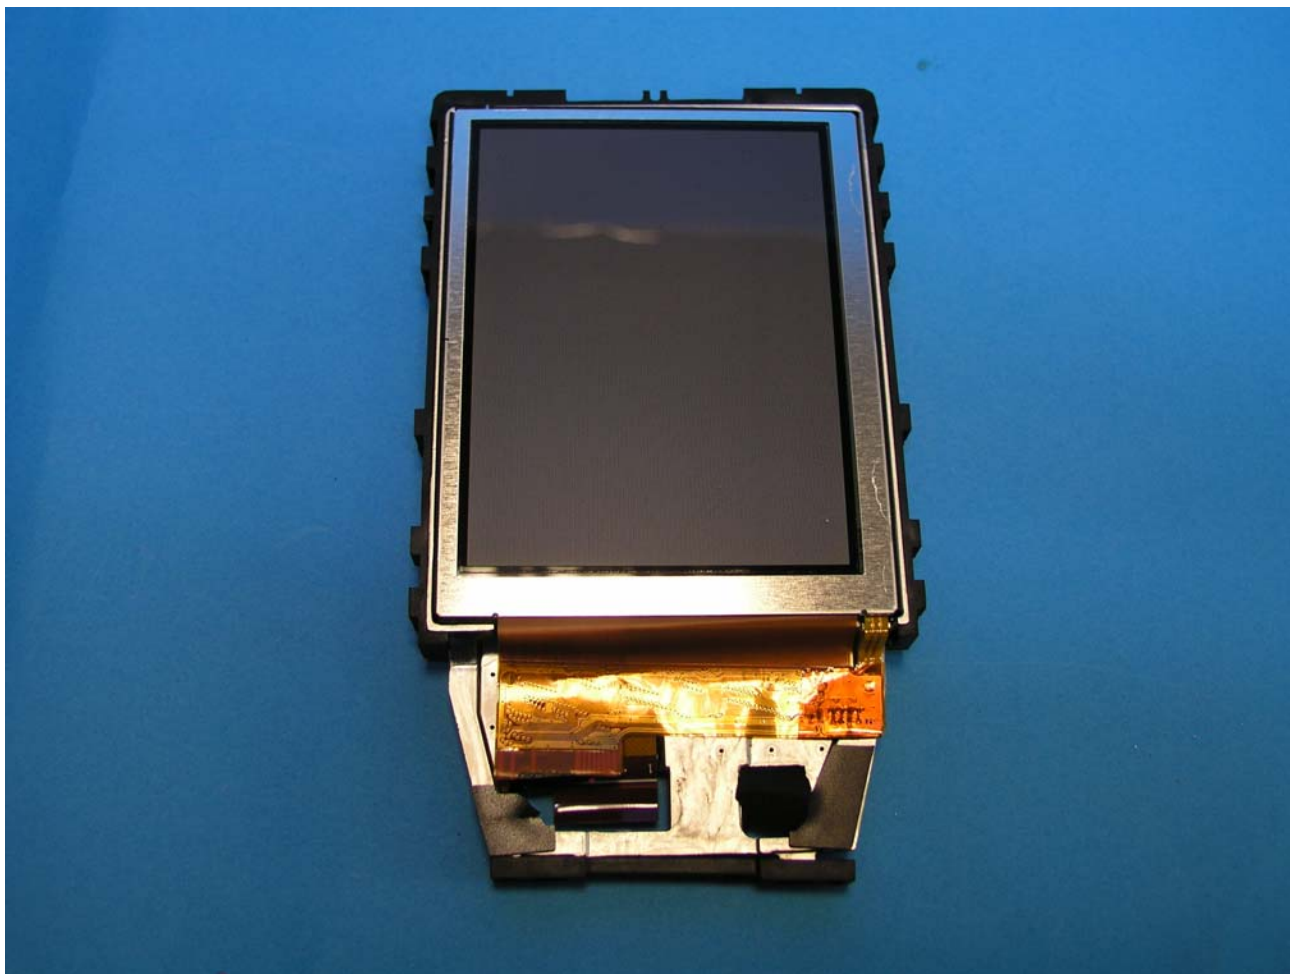

FCC ID: H9PMC9002B

SYMBOL TECHNOLOGIES INC
MOBILE COMPUTER

symbol™
The Enterprise Mobility Company™

PHOTOGRAPHS OF EQUIPMENT

INTERNAL SHOTS

INTERNAL 19