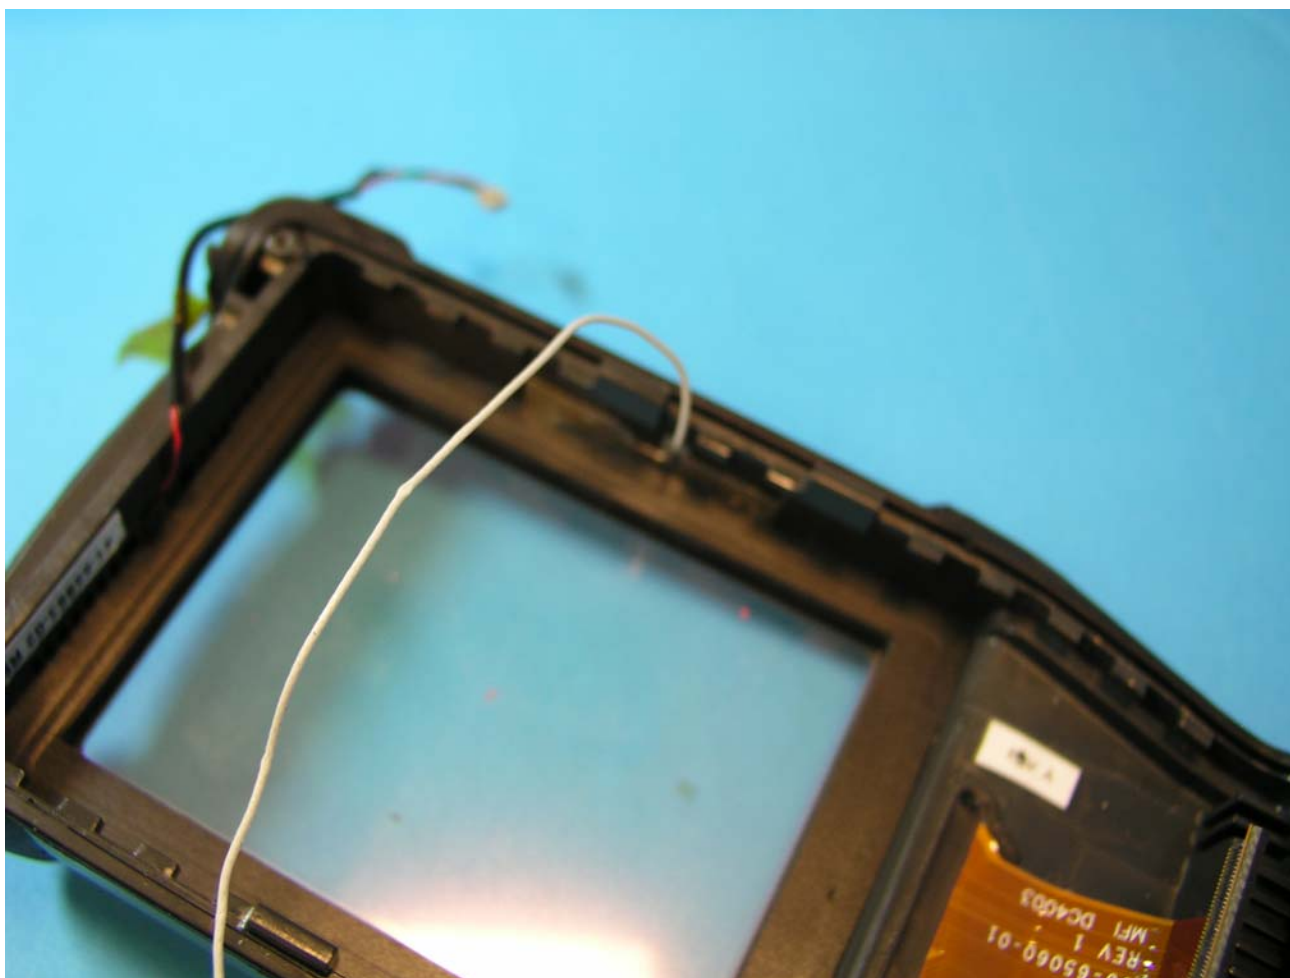

INTERNAL 20

FCC ID: H9PMC9002B

SYMBOL TECHNOLOGIES INC
MOBILE COMPUTER

symbol™
The Enterprise Mobility Company™

PHOTOGRAPHS OF EQUIPMENT

INTERNAL SHOTS

INTERNAL 21