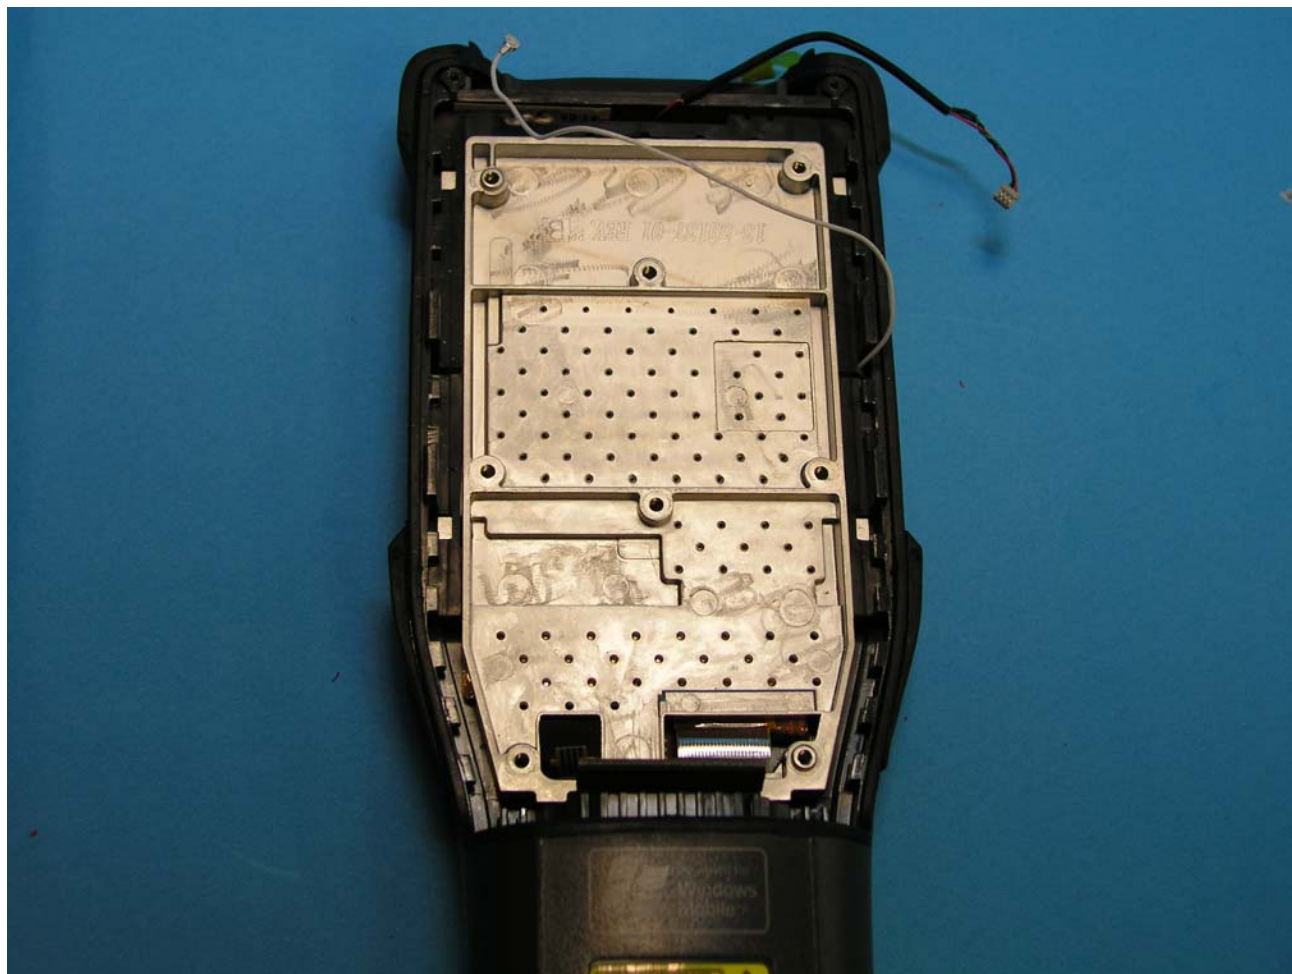

FCC ID: H9PMC9002B

SYMBOL TECHNOLOGIES INC
MOBILE COMPUTER

symbol™
The Enterprise Mobility Company™

PHOTOGRAPHS OF EQUIPMENT

INTERNAL SHOTS