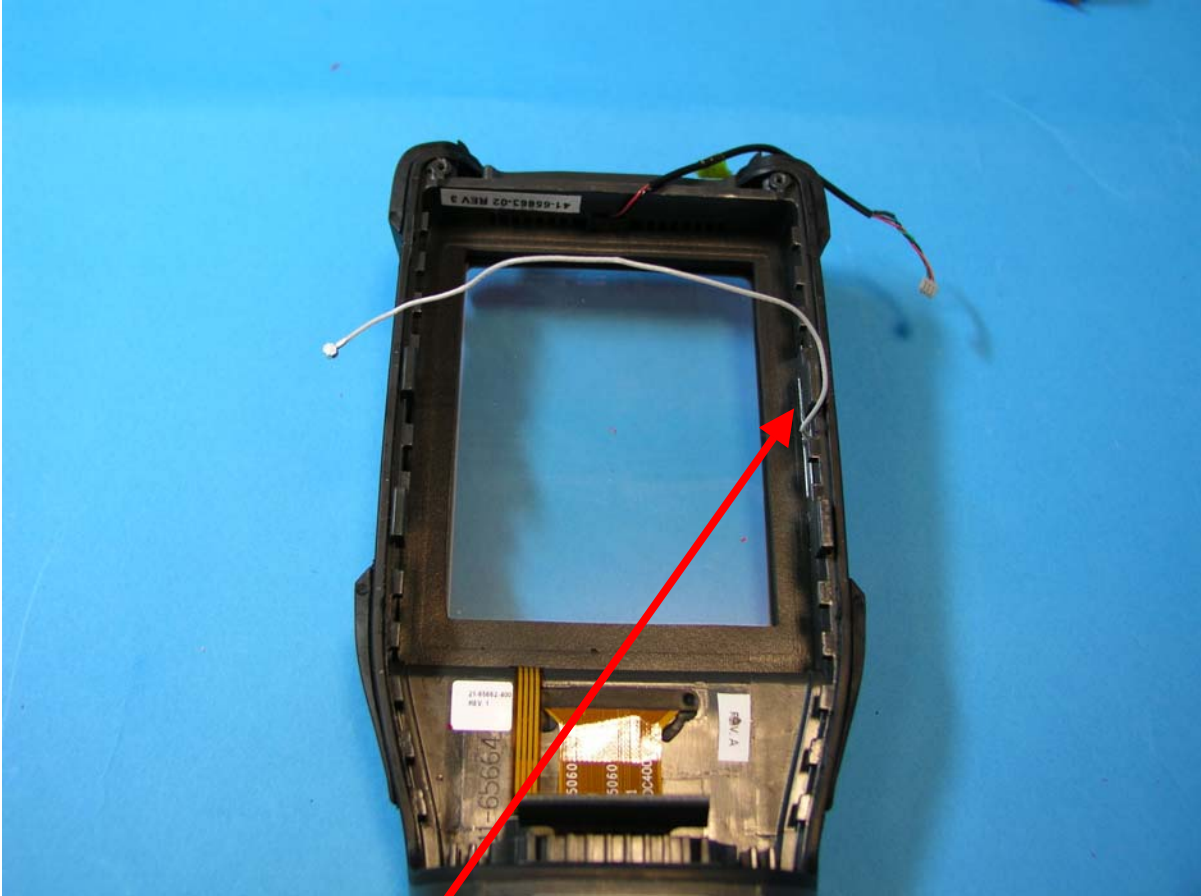

FCC ID: H9PMC9002B

SYMBOL TECHNOLOGIES INC
MOBILE COMPUTER

symbol[™]
The Enterprise Mobility Company[™]

PHOTOGRAPHS OF EQUIPMENT

ANTENNA PLACEMENT

WAN (GSM) ANTENNA

INTERNAL 1

FCC ID: H9PMC9002B

SYMBOL TECHNOLOGIES INC
MOBILE COMPUTER

PHOTOGRAPHS OF EQUIPMENT

ANTENNA PLACEMENT

BLUETOOTH ANTENNA

INTERNAL 2