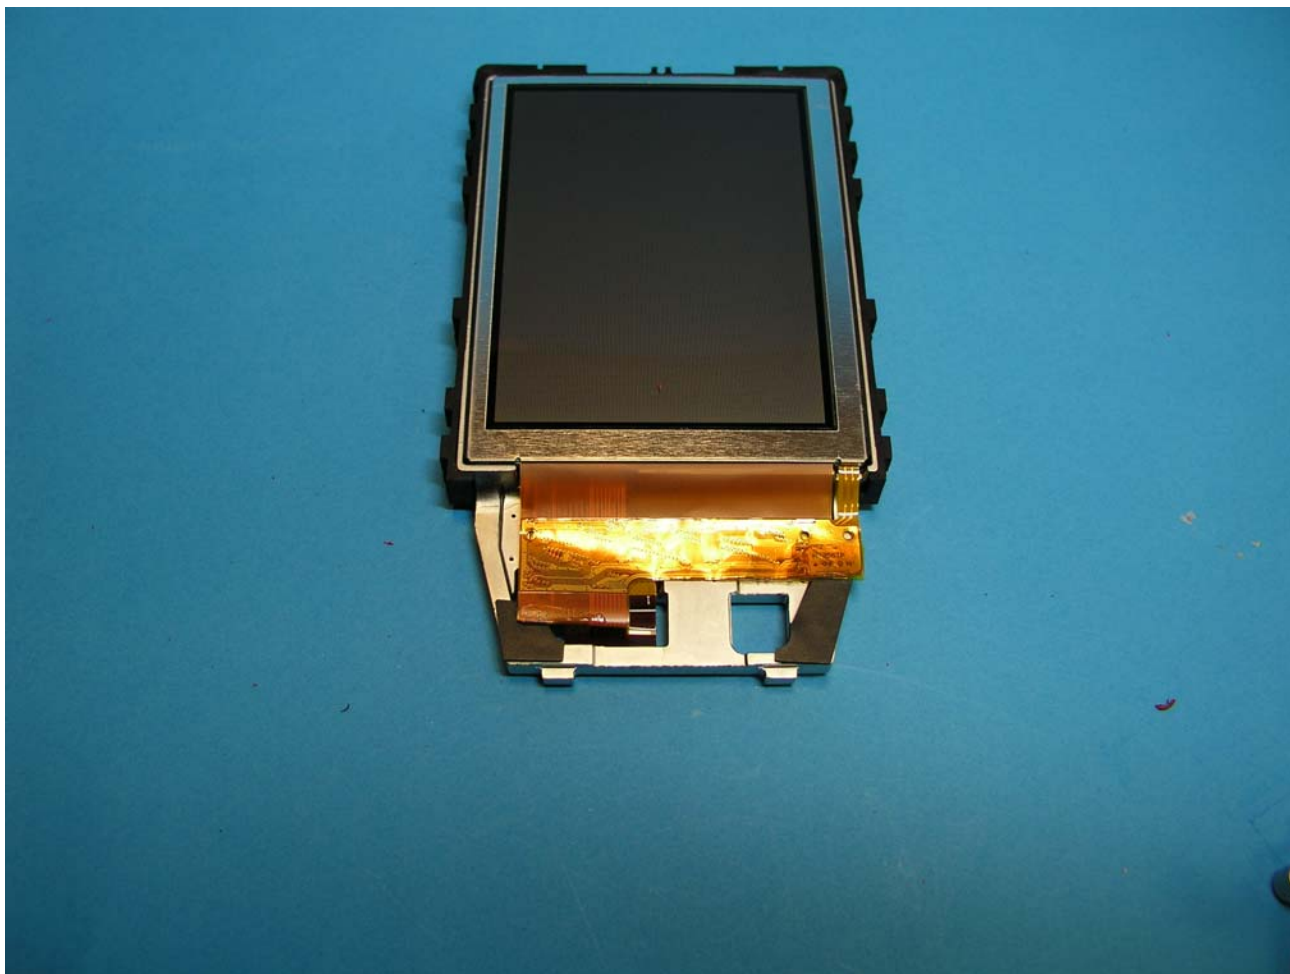

FCC ID: H9PMC9002A

SYMBOL TECHNOLOGIES INC
MOBILE COMPUTER

symbol™
The Enterprise Mobility Company™

PHOTOGRAPHS OF EQUIPMENT

INTERNAL SHOTS

INTERNAL 19