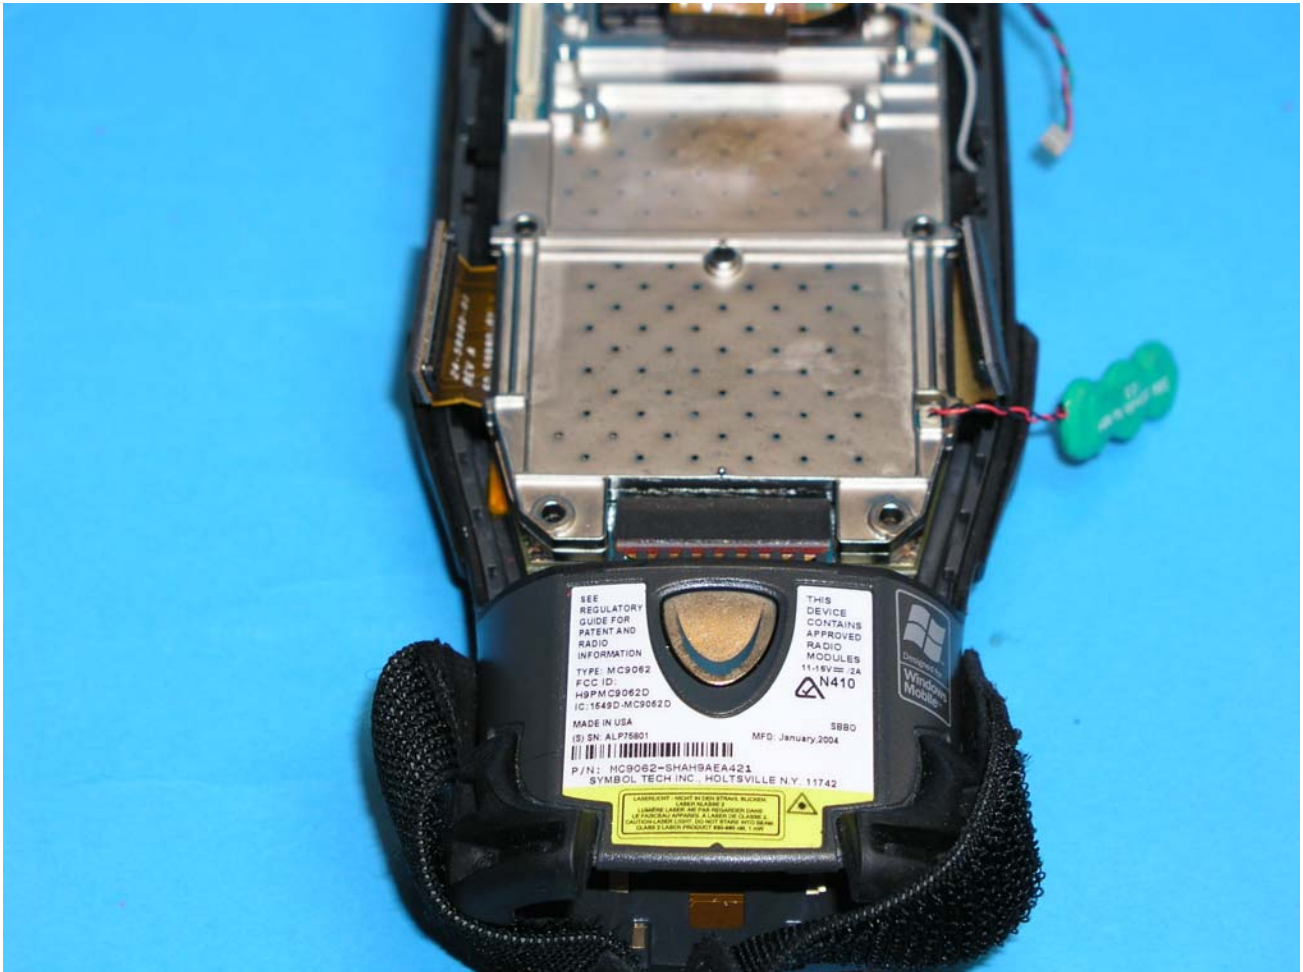

symbol[™]
The Enterprise Mobility Company[™]

PHOTOGRAPHS OF EQUIPMENT

INTERNAL SHOTS

INTERNAL 10

FCC ID: H9PMC9002A

SYMBOL TECHNOLOGIES INC
MOBILE COMPUTER

symbol[™]
The Enterprise Mobility Company[™]

PHOTOGRAPHS OF EQUIPMENT

INTERNAL SHOTS

INTERNAL 11

FCC ID: H9PMC9002A

SYMBOL TECHNOLOGIES INC
MOBILE COMPUTER

symbol[™]
The Enterprise Mobility Company[™]

PHOTOGRAPHS OF EQUIPMENT

INTERNAL SHOTS

INTERNAL 12

FCC ID: H9PMC9002A

SYMBOL TECHNOLOGIES INC
MOBILE COMPUTER

symbol[™]
The Enterprise Mobility Company[™]

PHOTOGRAPHS OF EQUIPMENT

INTERNAL SHOTS

INTERNAL 13

FCC ID: H9PMC9002A

SYMBOL TECHNOLOGIES INC
MOBILE COMPUTER