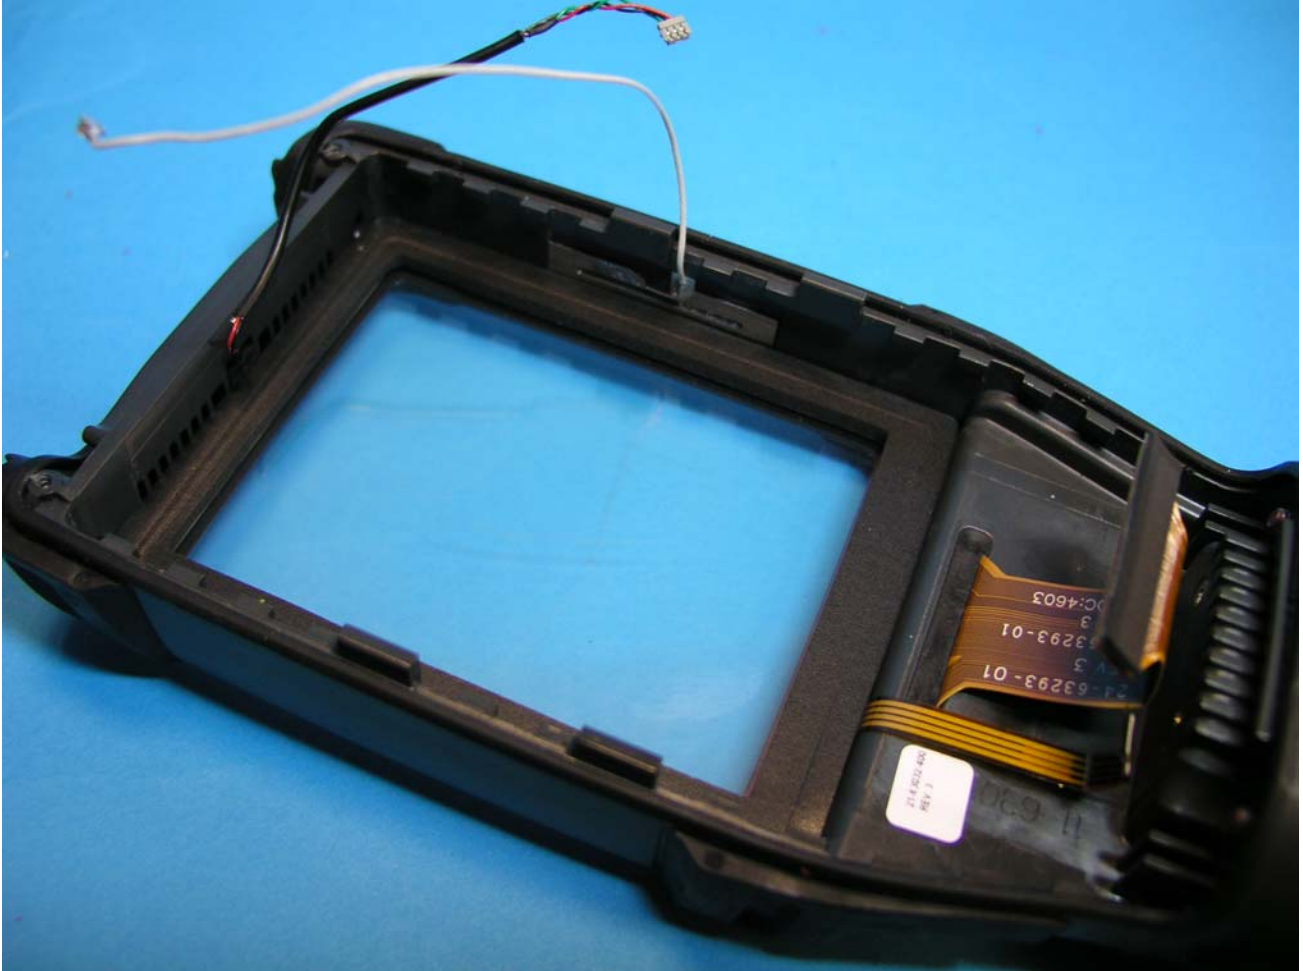

FCC ID: H9PMC9002A

SYMBOL TECHNOLOGIES INC
MOBILE COMPUTER

symbol™
The Enterprise Mobility Company™

PHOTOGRAPHS OF EQUIPMENT

INTERNAL SHOTS

INTERNAL 21