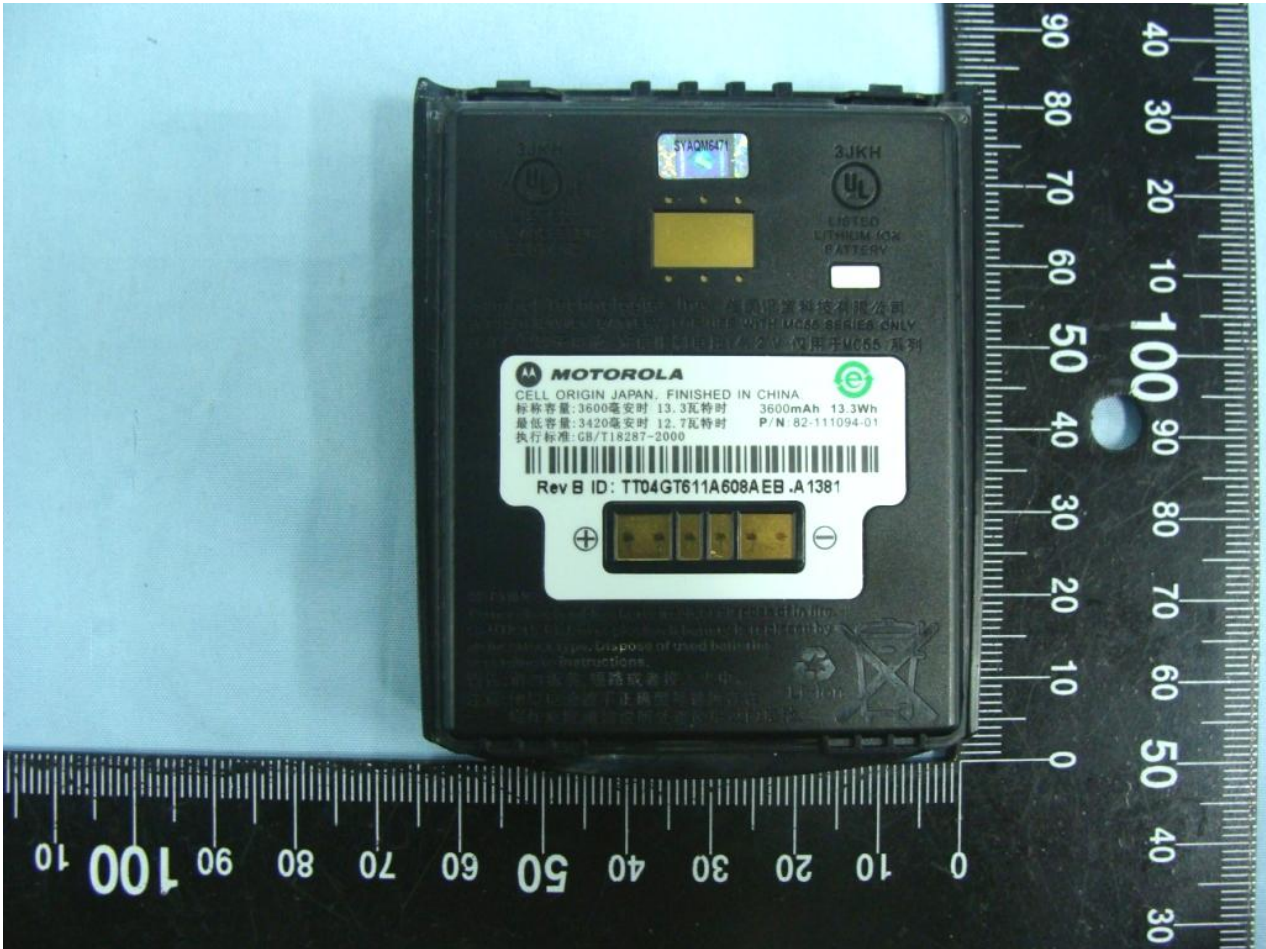

Brand Name: Motorola / Model Name: MC55A0