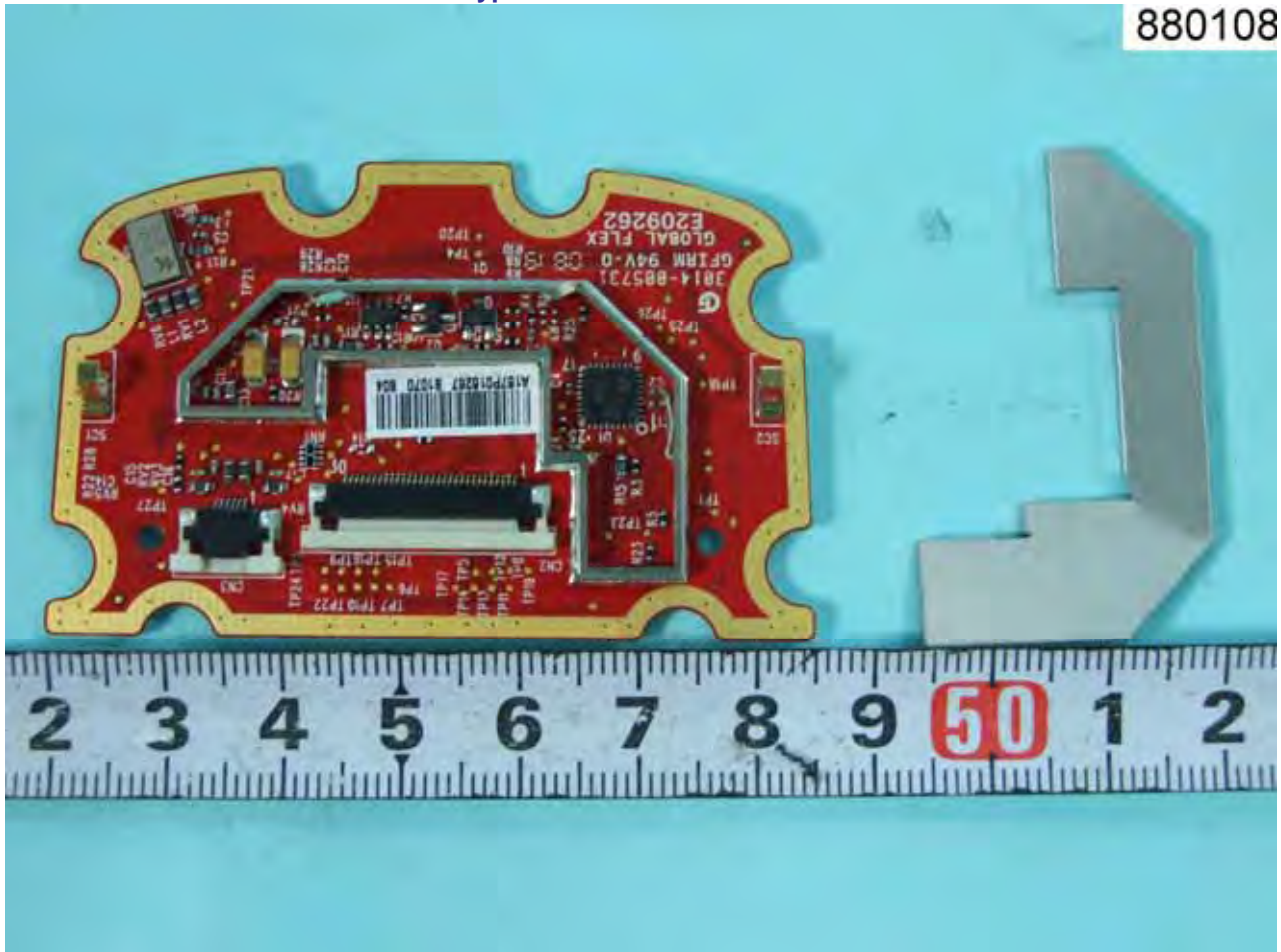

### 3. Internal Photographs of EUT

Model Name: MC5590

EUT with 1D Scanner and Numeric Keypad

880108

Model Name: MC5590

EUT with 1D Scanner and Numeric Keypad

Model Name: MC5590

EUT with 1D Scanner and Numeric Keypad

Model Name: MC5590

EUT with 1D Scanner and Numeric Keypad

880108

Model Name: MC5590

EUT with 2D Scanner and QWERTY Keypad

880108

Model Name: MC5590

EUT with 2D Scanner and QWERTY Keypad

Model Name: MC5590

EUT with 2D Scanner and QWERTY Keypad

880108

Model Name: MC5590

EUT with 2D Scanner and QWERTY Keypad

880108

Model Name: MC5590

880108