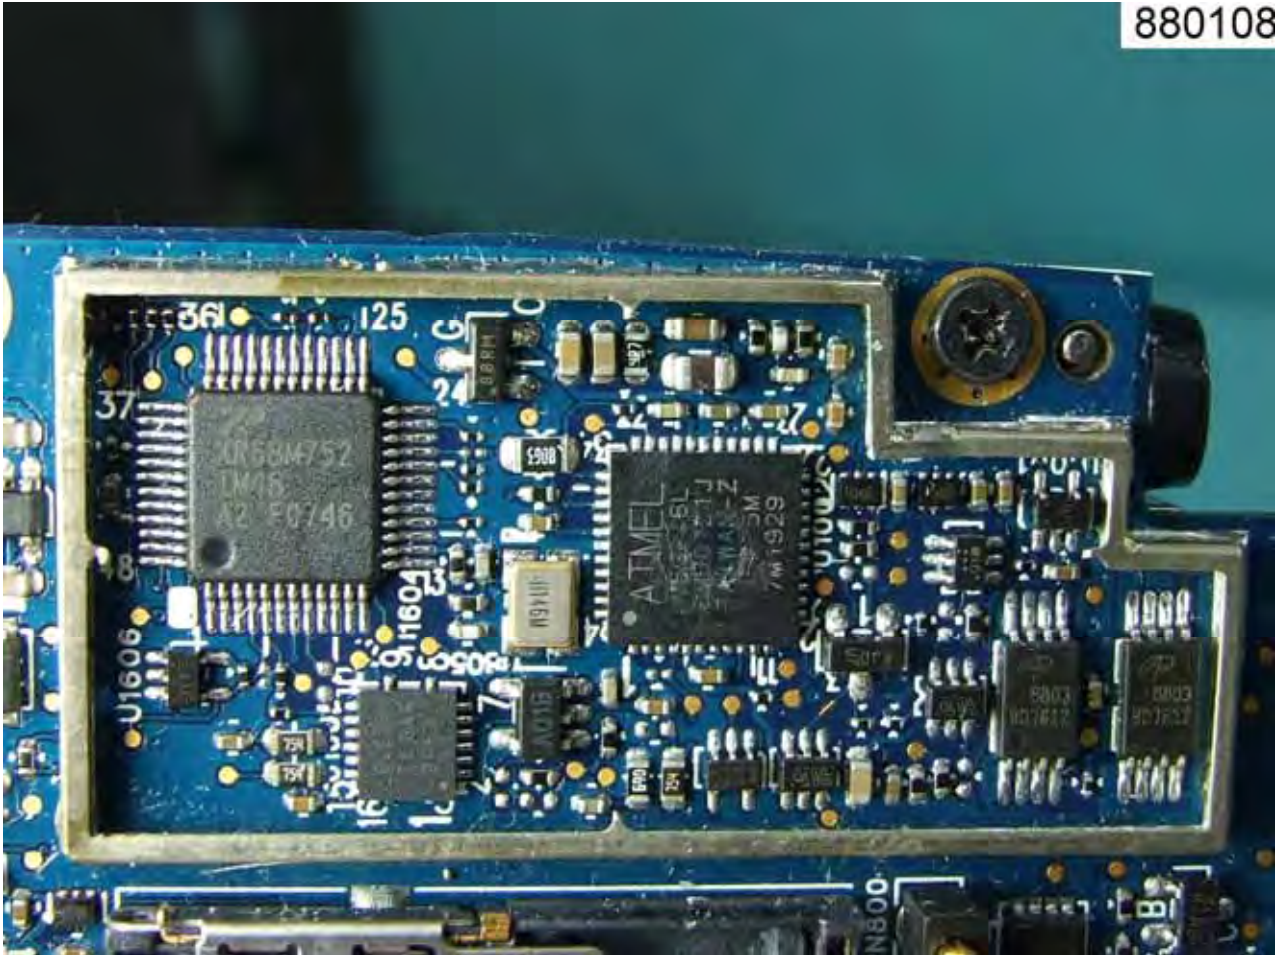

Model Name: MC5590

880108