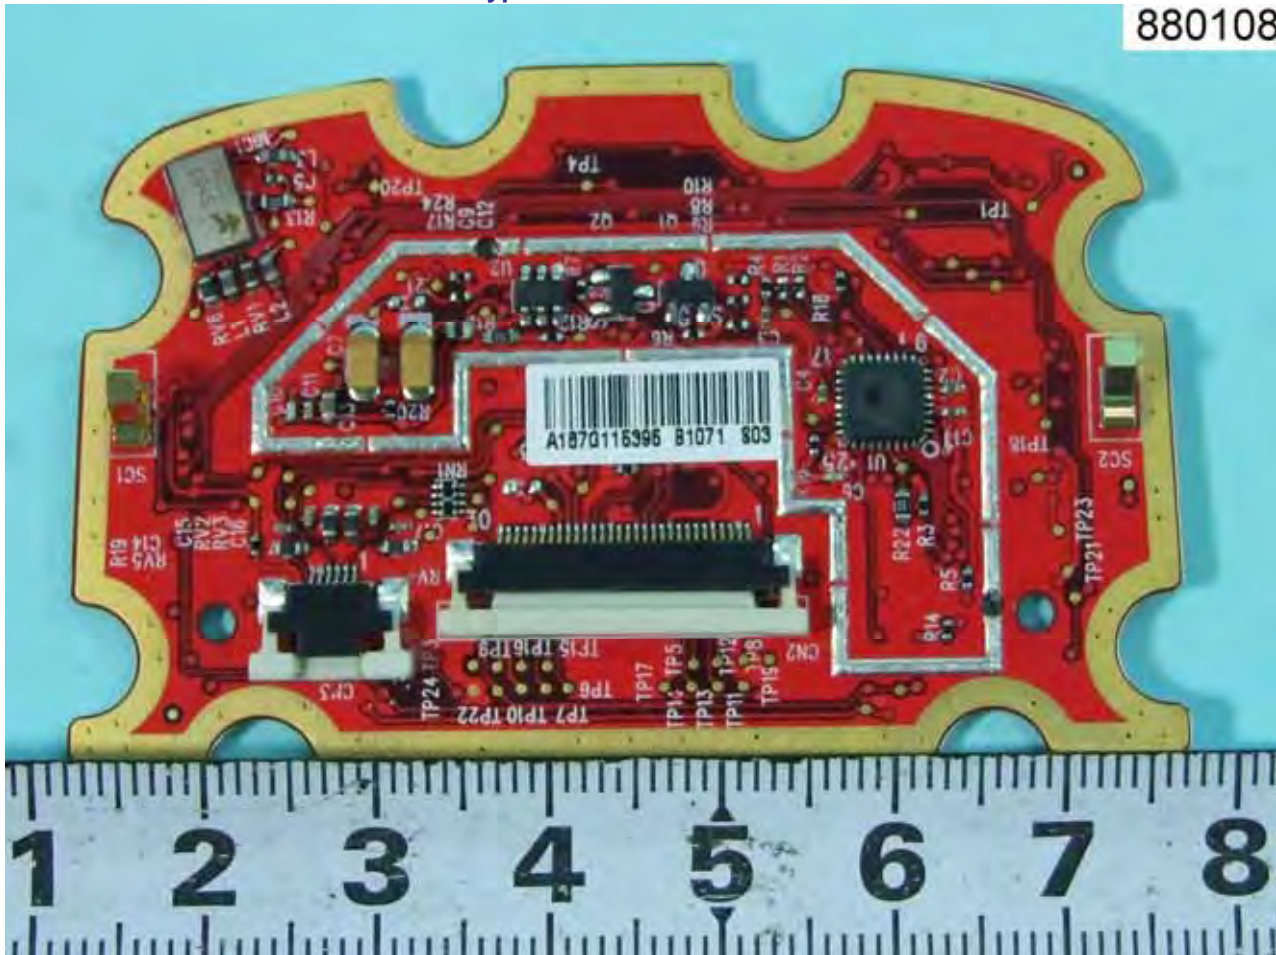

### 3. Internal Photographs of EUT

Model Name: MC5590

EUT with 1D Scanner and Numeric Keypad

880108

Model Name: MC5590

EUT with 1D Scanner and Numeric Keypad

Model Name: MC5590

EUT with 1D Scanner and Numeric Keypad

Model Name: MC5590

EUT with 1D Scanner and Numeric Keypad

880108

Model Name: MC5590

EUT with 2D Scanner and QWERTY Keypad

880108

Model Name: MC5590

EUT with 2D Scanner and QWERTY Keypad

Model Name: MC5590

EUT with 2D Scanner and QWERTY Keypad

880108

Model Name: MC5590

EUT with 2D Scanner and QWERTY Keypad

880108

Model Name: MC5590

880108