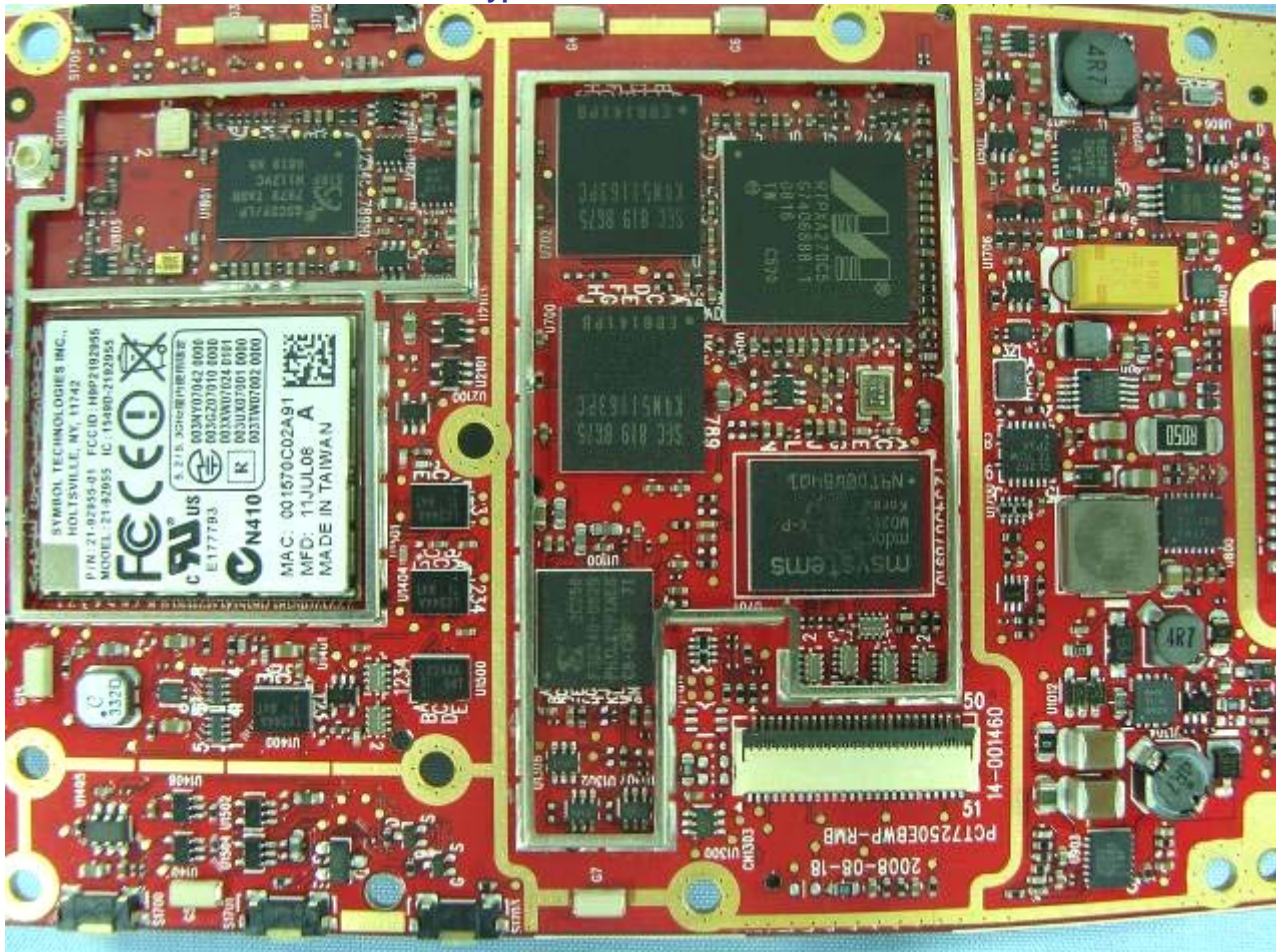

Model Name: MC5574

EUT with 2D Scanner and QWERTY Keypad

Model Name: MC5574

EUT with 2D Scanner and QWERTY Keypad

Model Name: MC5574

EUT with 2D Scanner and QWERTY Keypad

Model Name: MC5574

EUT with 2D Scanner and QWERTY Keypad

Model Name: MC5574

EUT with 2D Scanner and QWERTY Keypad

Model Name: MC5574

EUT with 2D Scanner and QWERTY Keypad

Model Name: MC5574

EUT with 2D Scanner and QWERTY Keypad

**Model Name: MC5574**

**EUT with 2D Scanner and QWERTY Keypad**

**Model Name: MC5574**

**EUT with 2D Scanner and QWERTY Keypad**