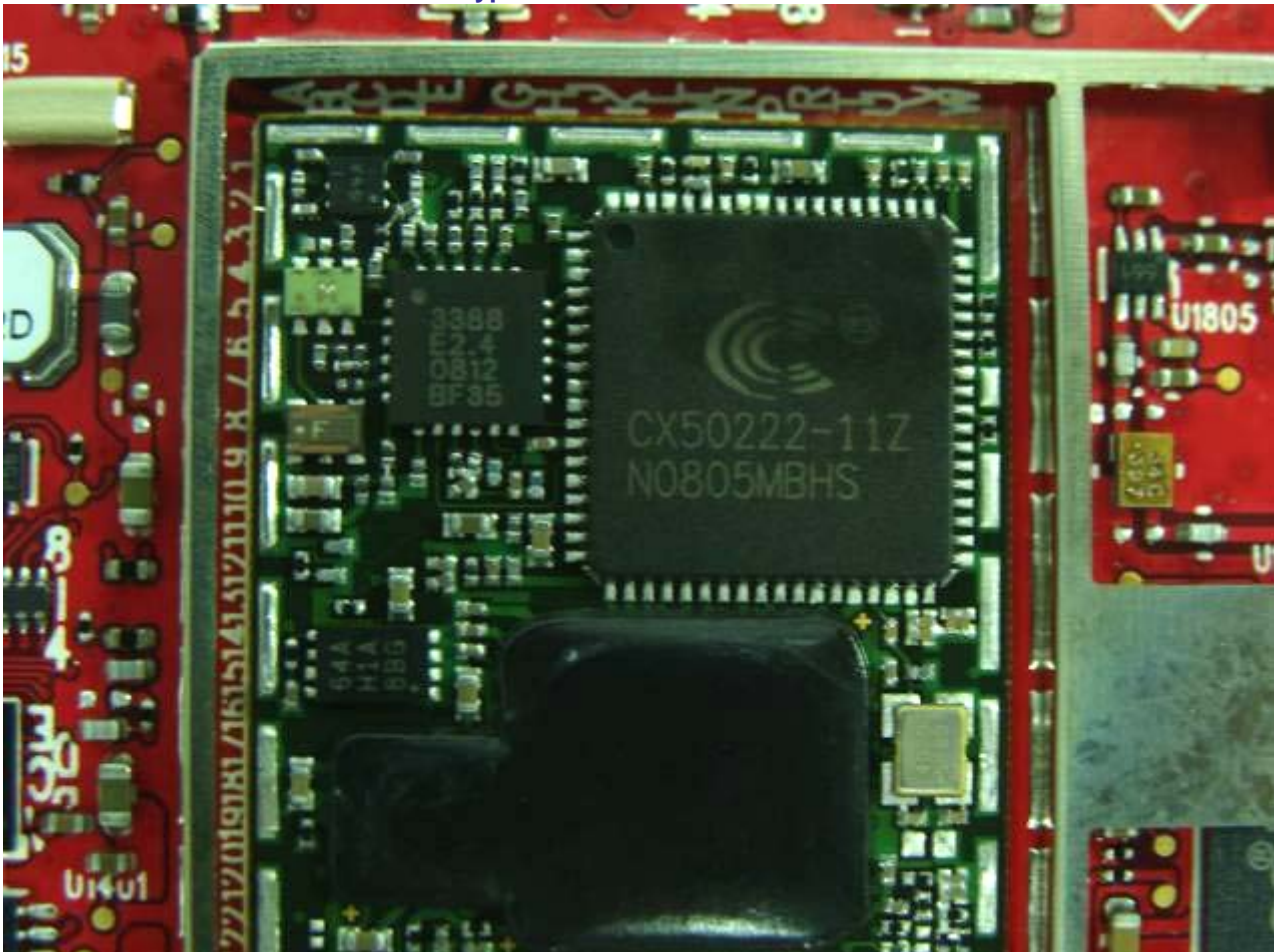

Model Name: MC5574

EUT with 1D Scanner and Numeric Keypad

Model Name: MC5574

EUT with 1D Scanner and Numeric Keypad

Model Name: MC5574

EUT with 1D Scanner and Numeric Keypad

Model Name: MC5574

EUT with 1D Scanner and Numeric Keypad

Model Name: MC5574

EUT with 1D Scanner and Numeric Keypad

Model Name: MC5574

EUT with 1D Scanner and Numeric Keypad

Model Name: MC5574

EUT with 1D Scanner and Numeric Keypad

**Model Name: MC5574**

**EUT with 1D Scanner and Numeric Keypad**

**Model Name: MC5574**

**EUT with 1D Scanner and Numeric Keypad**

Model Name: MC5574

EUT with 2D Scanner and QWERTY Keypad

Model Name: MC5574

EUT with 2D Scanner and QWERTY Keypad

Model Name: MC5574

EUT with 2D Scanner and QWERTY Keypad