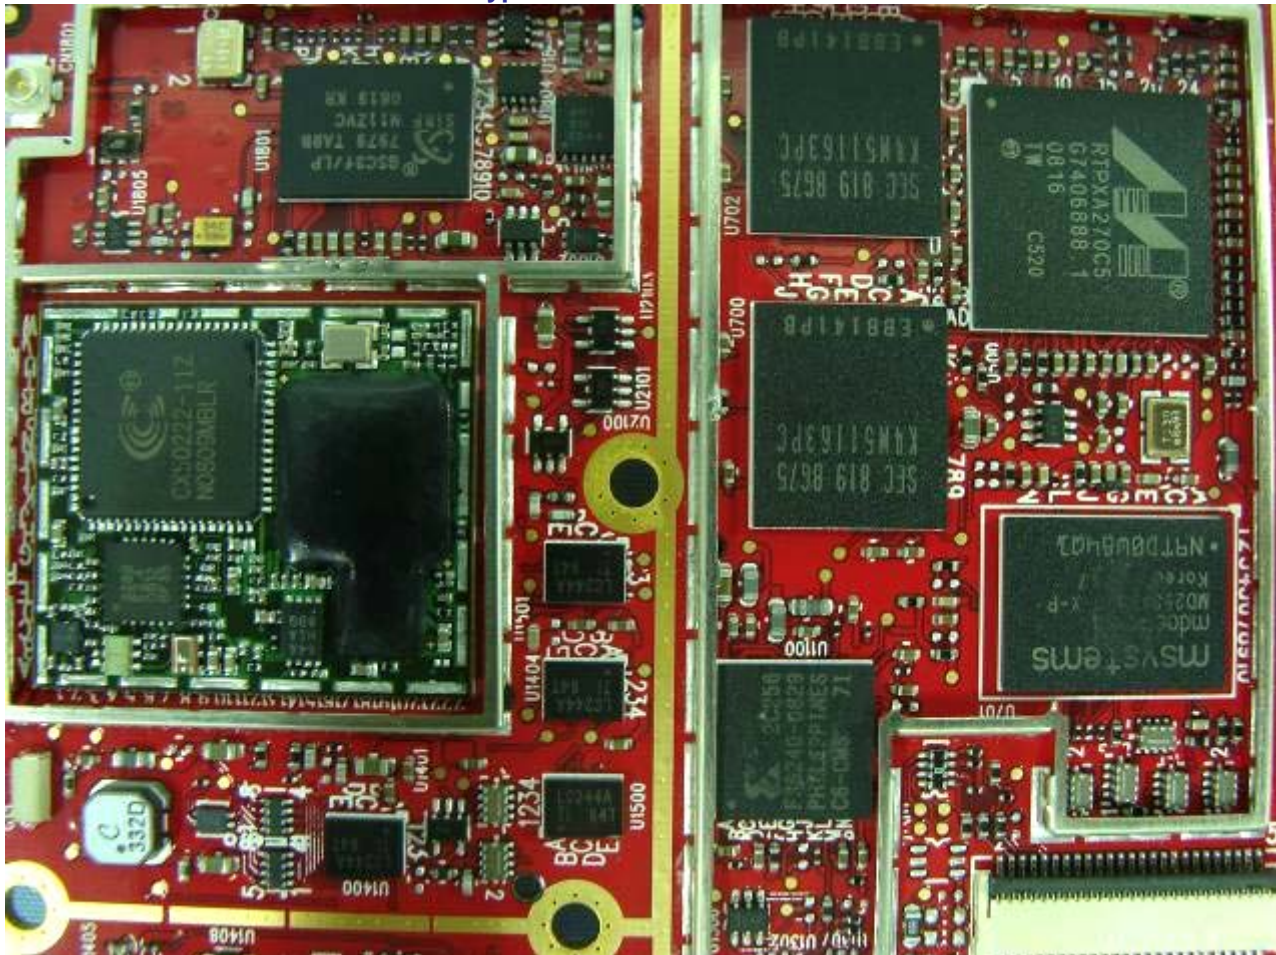

Model Name: MC5574

EUT with 2D Scanner and QWERTY Keypad

Model Name: MC5574

EUT with 2D Scanner and QWERTY Keypad

Model Name: MC5574

EUT with 2D Scanner and QWERTY Keypad

Model Name: MC5574

EUT with 2D Scanner and QWERTY Keypad

Model Name: MC5574

EUT with 2D Scanner and QWERTY Keypad

Model Name: MC5574

EUT with 2D Scanner and QWERTY Keypad

Model Name: MC5574

EUT with 2D Scanner and QWERTY Keypad

**Model Name: MC5574**

**EUT with 2D Scanner and QWERTY Keypad**

**Model Name: MC5574**

**EUT with 2D Scanner and QWERTY Keypad**