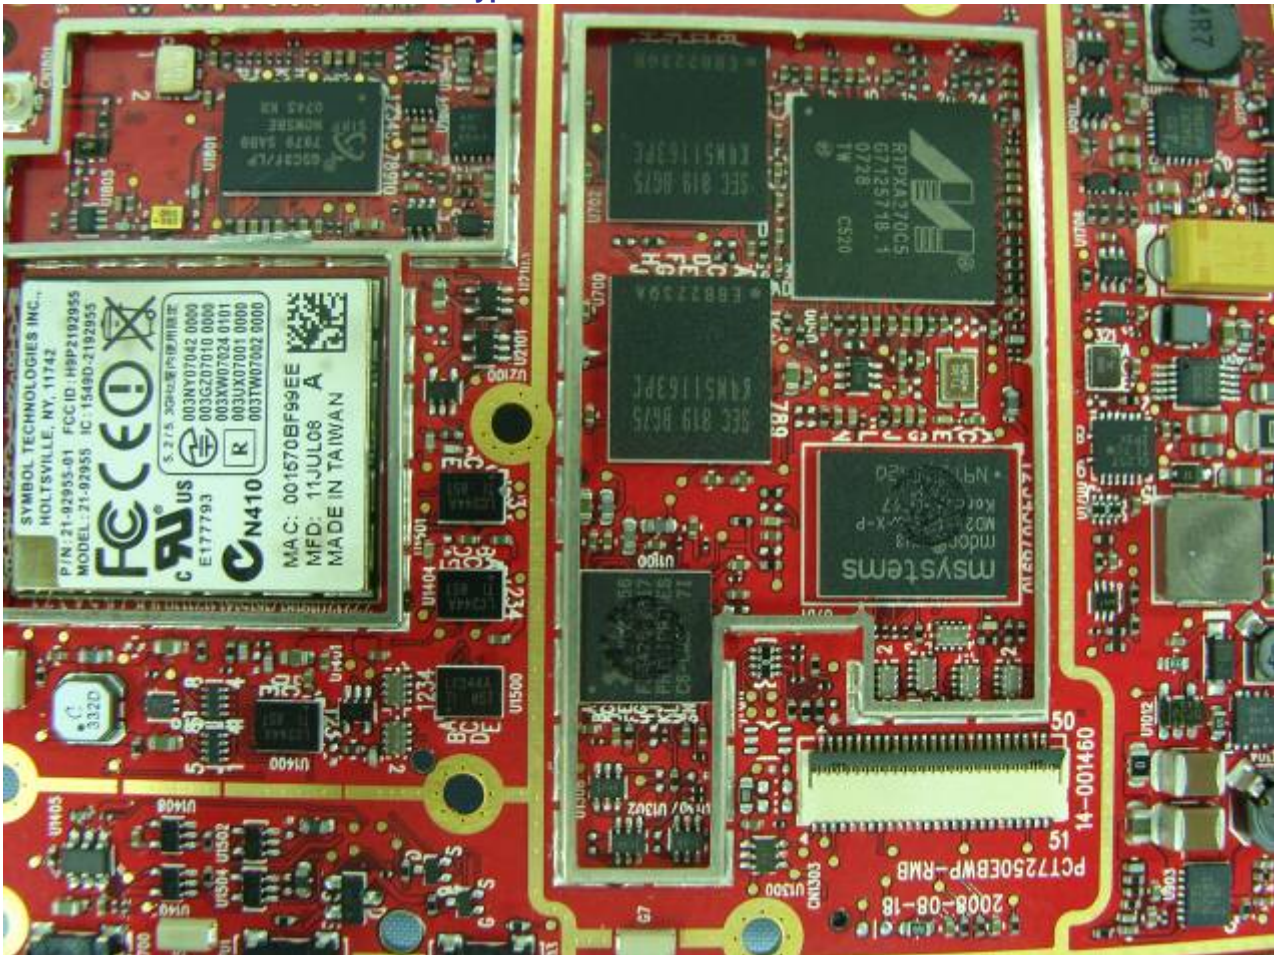

Model Name: MC5574

EUT with 1D Scanner and Numeric Keypad

Model Name: MC5574

EUT with 1D Scanner and Numeric Keypad

Model Name: MC5574

EUT with 1D Scanner and Numeric Keypad

Model Name: MC5574

EUT with 1D Scanner and Numeric Keypad

Model Name: MC5574

EUT with 1D Scanner and Numeric Keypad

Model Name: MC5574

EUT with 1D Scanner and Numeric Keypad

Model Name: MC5574

EUT with 1D Scanner and Numeric Keypad

**Model Name: MC5574**

**EUT with 1D Scanner and Numeric Keypad**

**Model Name: MC5574**

**EUT with 1D Scanner and Numeric Keypad**

Model Name: MC5574

EUT with 2D Scanner and QWERTY Keypad

Model Name: MC5574

EUT with 2D Scanner and QWERTY Keypad

Model Name: MC5574

EUT with 2D Scanner and QWERTY Keypad