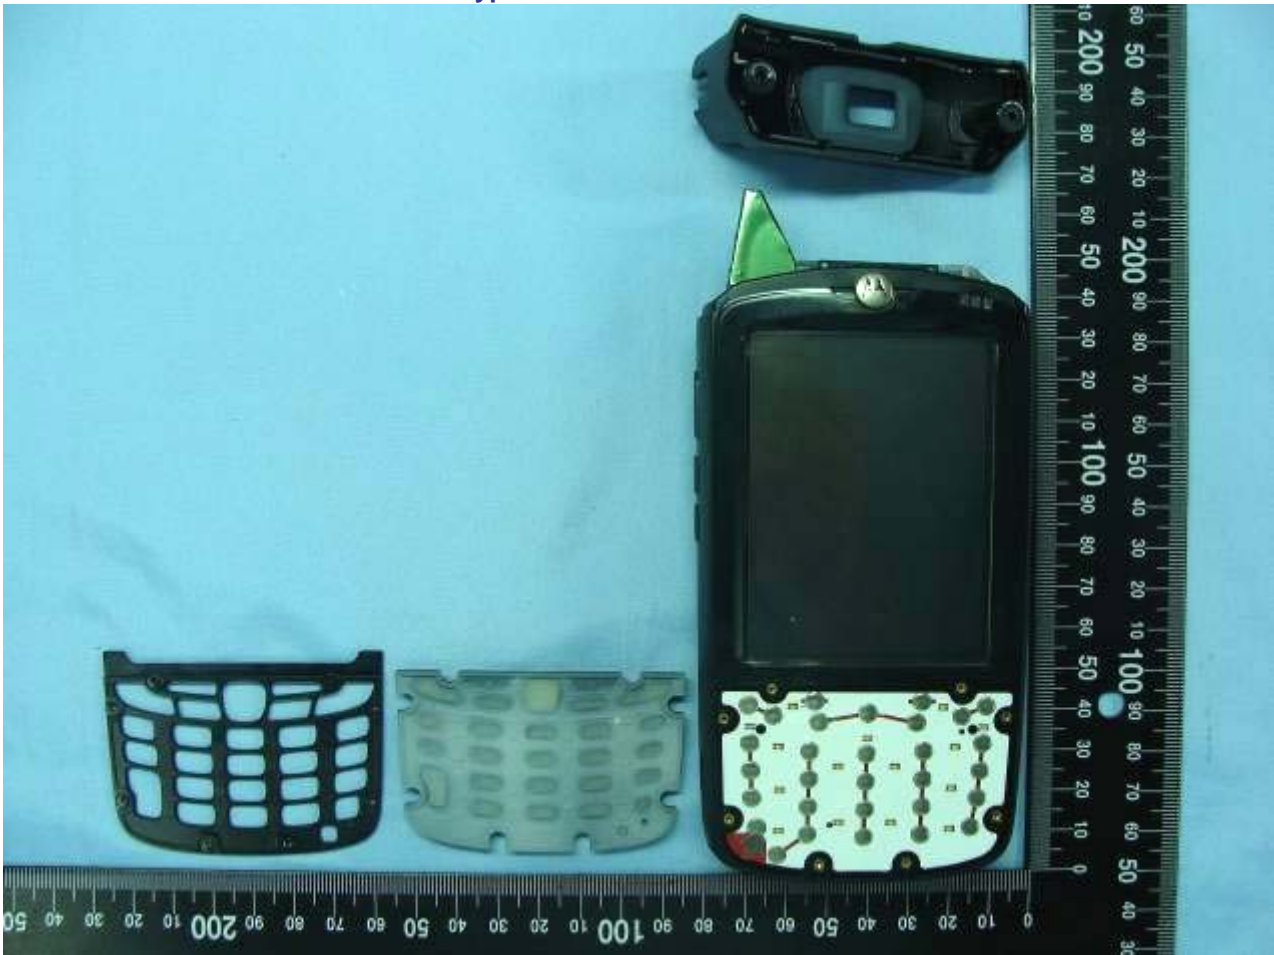

### 3. Internal Photographs of EUT

Model Name: MC5574

EUT with 1D Scanner and Numeric Keypad

Model Name: MC5574

EUT with 1D Scanner and Numeric Keypad

Model Name: MC5574

EUT with 1D Scanner and Numeric Keypad

Model Name: MC5574

EUT with 1D Scanner and Numeric Keypad

Model Name: MC5574

EUT with 1D Scanner and Numeric Keypad

Model Name: MC5574

**EUT with 1D Scanner and Numeric Keypad**

Model Name: MC5574

**EUT with 1D Scanner and Numeric Keypad**