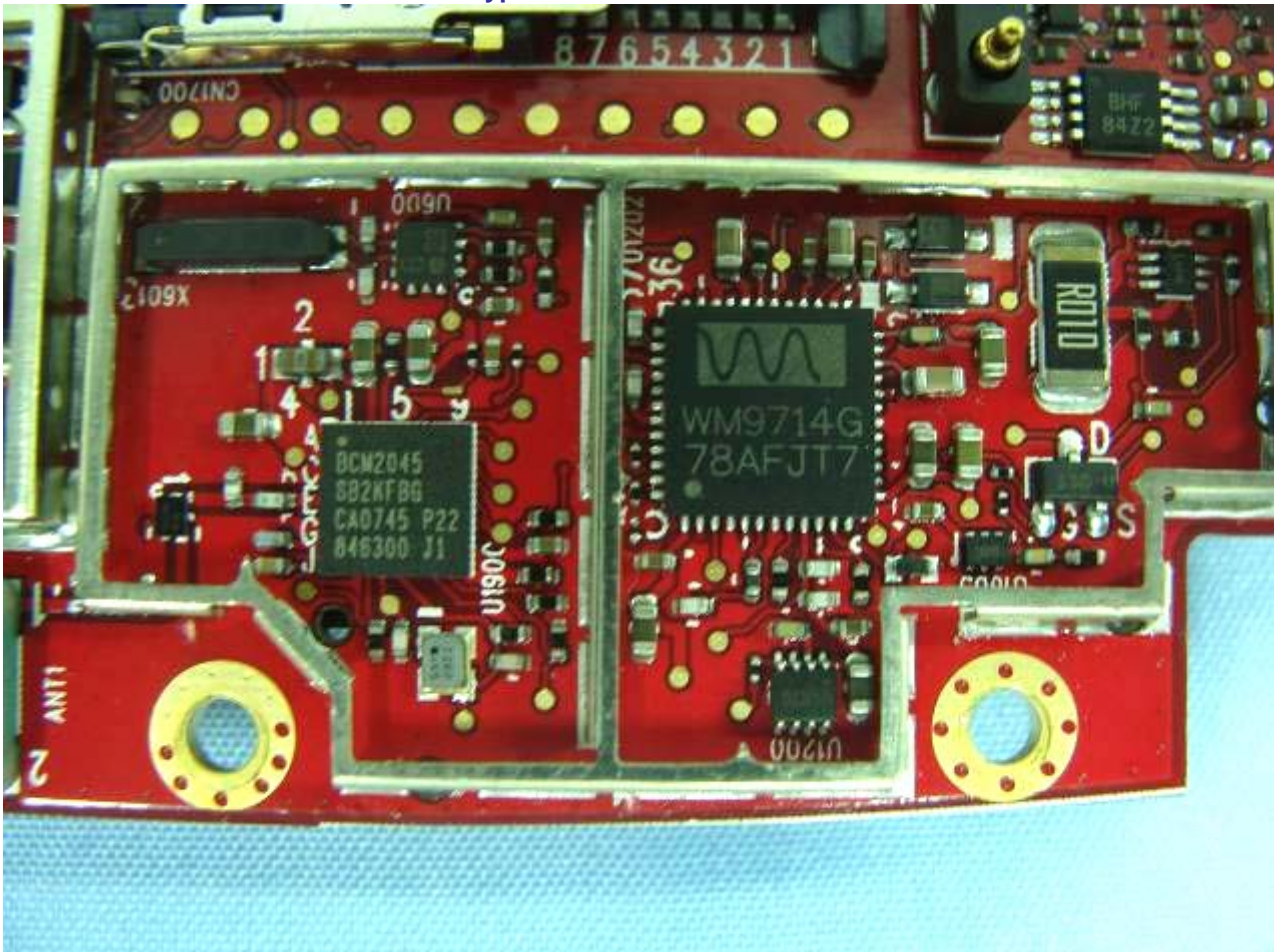

Model Name: MC5574

EUT with 2D Scanner and QWERTY Keypad

Model Name: MC5574

EUT with 2D Scanner and QWERTY Keypad

Model Name: MC5574

EUT with 2D Scanner and QWERTY Keypad

Model Name: MC5574

EUT with 2D Scanner and QWERTY Keypad

Model Name: MC5574

EUT with 2D Scanner and QWERTY Keypad

Model Name: MC5574

EUT with 2D Scanner and QWERTY Keypad

Model Name: MC5574

EUT with 2D Scanner and QWERTY Keypad

**Model Name: MC5574**

**EUT with 2D Scanner and QWERTY Keypad**

**Model Name: MC5574**

**EUT with 2D Scanner and QWERTY Keypad**