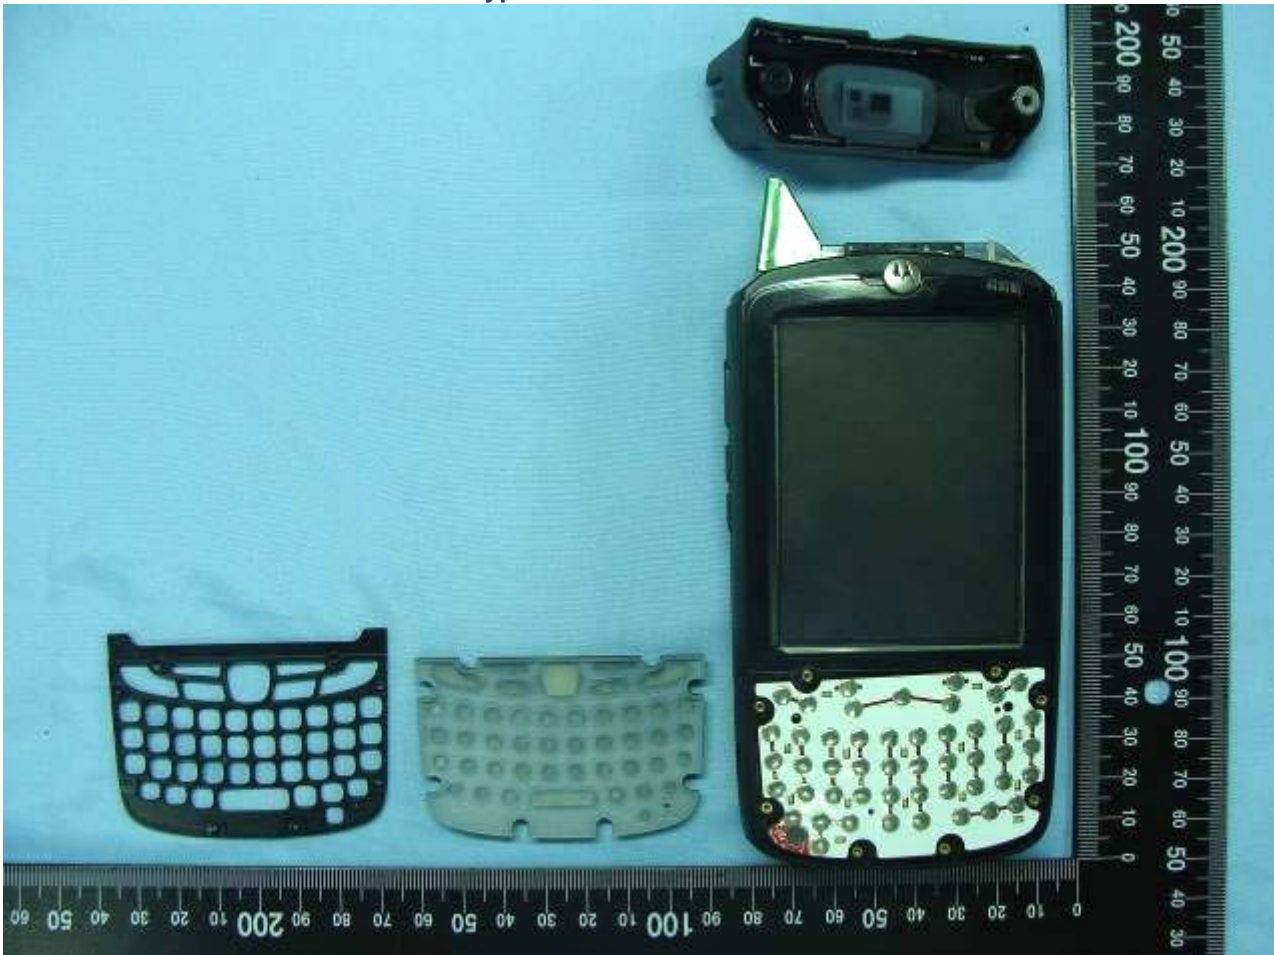

**Model Name: MC5574**

**EUT with 1D Scanner and Numeric Keypad**

Model Name: MC5574

EUT with 2D Scanner and QWERTY Keypad

Model Name: MC5574

EUT with 2D Scanner and QWERTY Keypad

Model Name: MC5574

EUT with 2D Scanner and QWERTY Keypad

Model Name: MC5574

EUT with 2D Scanner and QWERTY Keypad

Model Name: MC5574

EUT with 2D Scanner and QWERTY Keypad

Model Name: MC5574

**EUT with 2D Scanner and QWERTY Keypad**

Model Name: MC5574

EUT with 2D Scanner and QWERTY Keypad