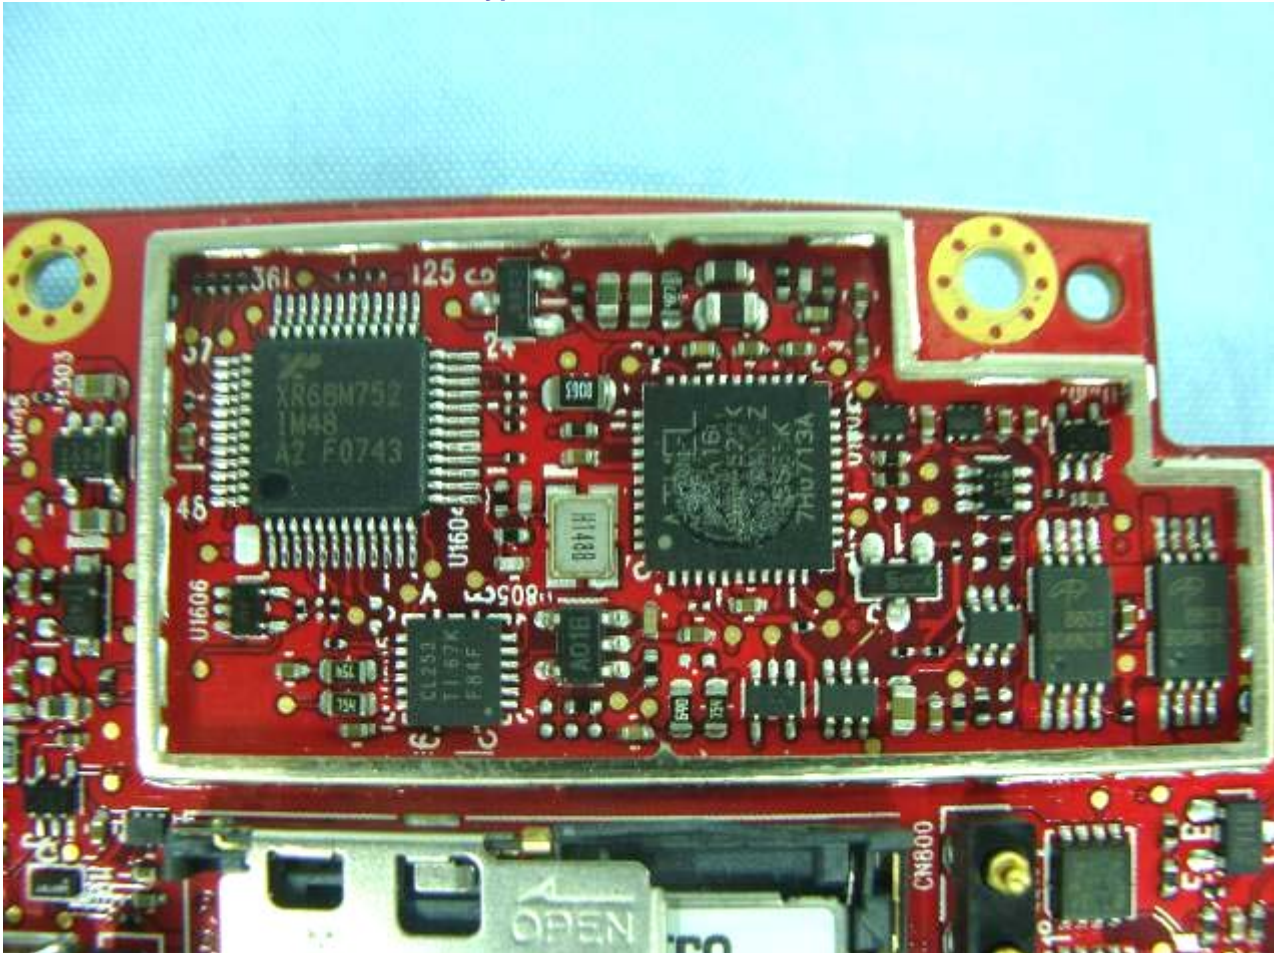

Model Name: MC5574

EUT with 2D Scanner and QWERTY Keypad

Model Name: MC5574

EUT with 2D Scanner and QWERTY Keypad

Model Name: MC5574

**EUT with 2D Scanner and QWERTY Keypad**

Model Name: MC5574

EUT with 2D Scanner and QWERTY Keypad

Model Name: MC5574

EUT with 2D Scanner and QWERTY Keypad

Model Name: MC5574

EUT with 2D Scanner and QWERTY Keypad

Model Name: MC5574

EUT with 2D Scanner and QWERTY Keypad

Model Name: MC5574

EUT with 2D Scanner and QWERTY Keypad

Model Name: MC5574

EUT with 2D Scanner and QWERTY Keypad

Model Name: MC5574

EUT with 2D Scanner and QWERTY Keypad

Model Name: MC5574

EUT with 2D Scanner and QWERTY Keypad

**Model Name: MC5574**

**EUT with 2D Scanner and QWERTY Keypad**