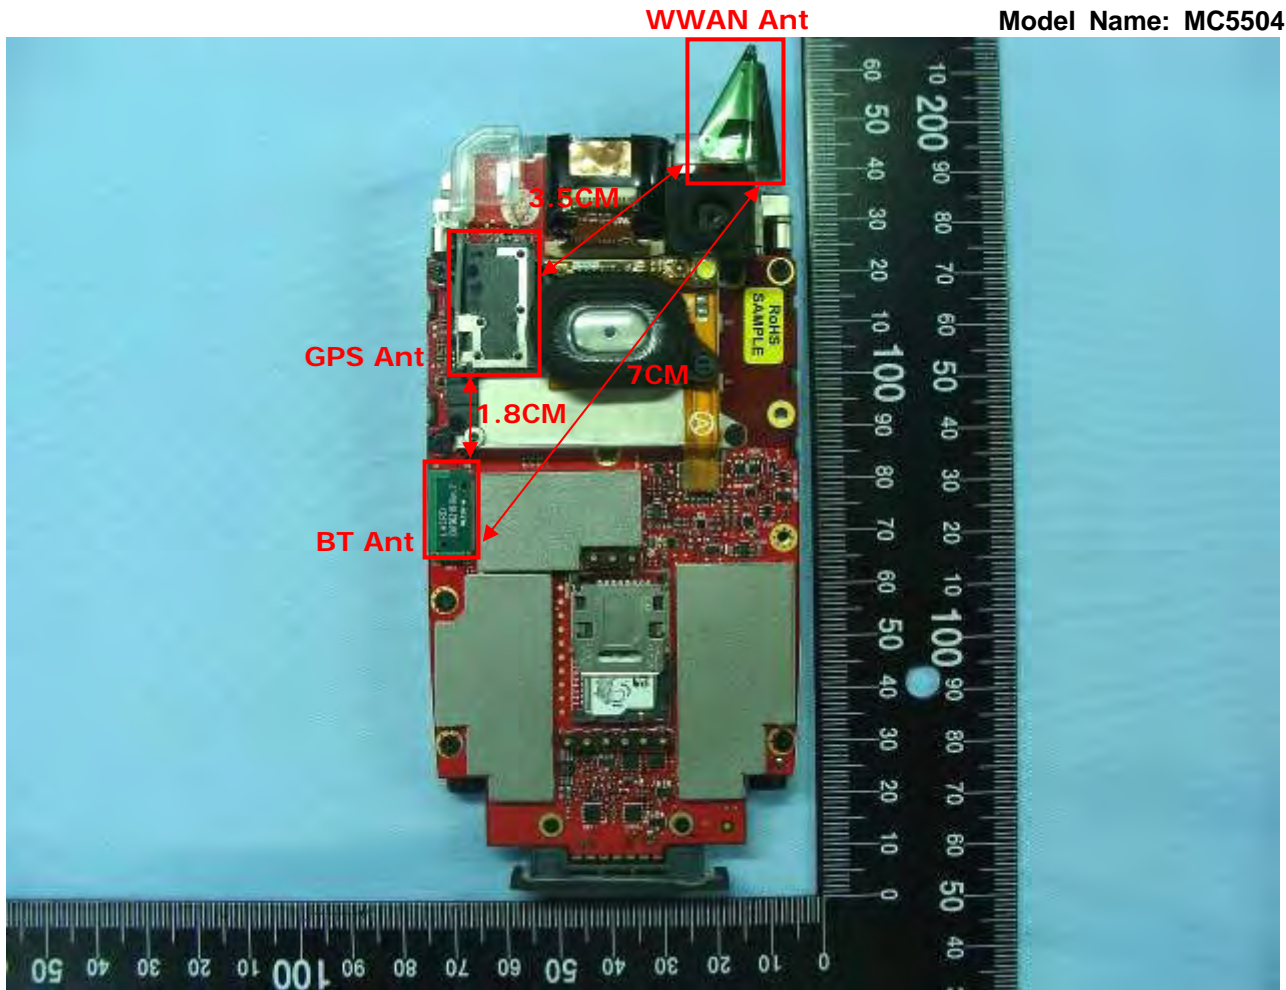

Model Name: MC5504

EUT with 2D Scanner and Qwerty Keypad

Model Name: MC5504

EUT with 2D Scanner and Qwerty Keypad

Model Name: MC5504

EUT with 2D Scanner and Qwerty Keypad

Model Name: MC5504

EUT with 2D Scanner and Qwerty Keypad

Model Name: MC5504

EUT with 2D Scanner and Qwerty Keypad

Model Name: MC5504

EUT with 2D Scanner and Qwerty Keypad

Model Name: MC5504