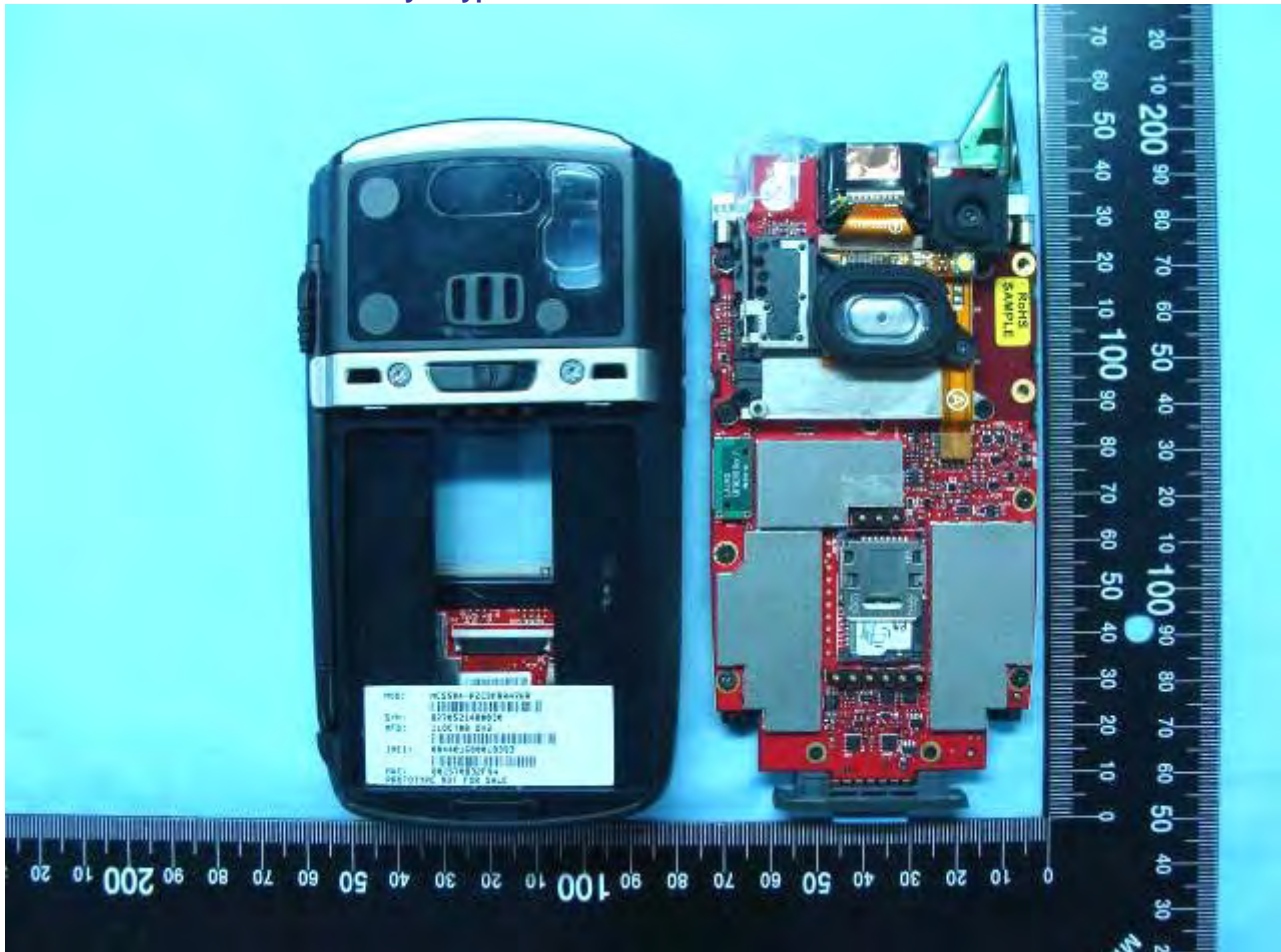

Model Name: MC5504

EUT with 2D Scanner and Qwerty Keypad

Model Name: MC5504

EUT with 2D Scanner and Qwerty Keypad

Model Name: MC5504

EUT with 2D Scanner and Qwerty Keypad

Model Name: MC5504

EUT with 2D Scanner and Qwerty Keypad