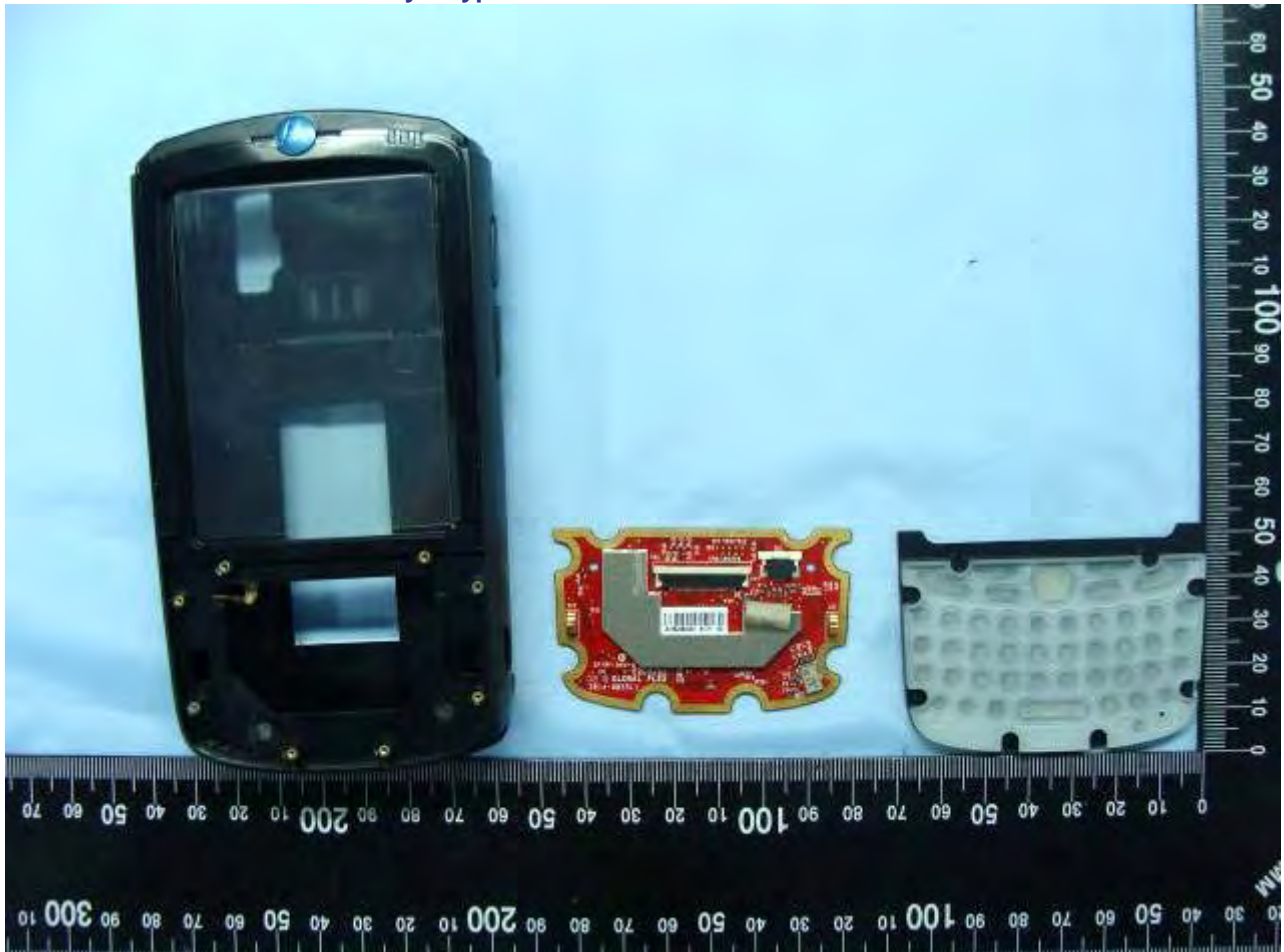

Model Name: MC5504

EUT with 2D Scanner and Qwerty Keypad

Model Name: MC5504

EUT with 2D Scanner and Qwerty Keypad

Model Name: MC5504

EUT with 2D Scanner and Qwerty Keypad

Model Name: MC5504

EUT with 2D Scanner and Qwerty Keypad

Model Name: MC5504

EUT with 2D Scanner and Qwerty Keypad

Model Name: MC5504

EUT with 2D Scanner and Qwerty Keypad

Model Name: MC5504