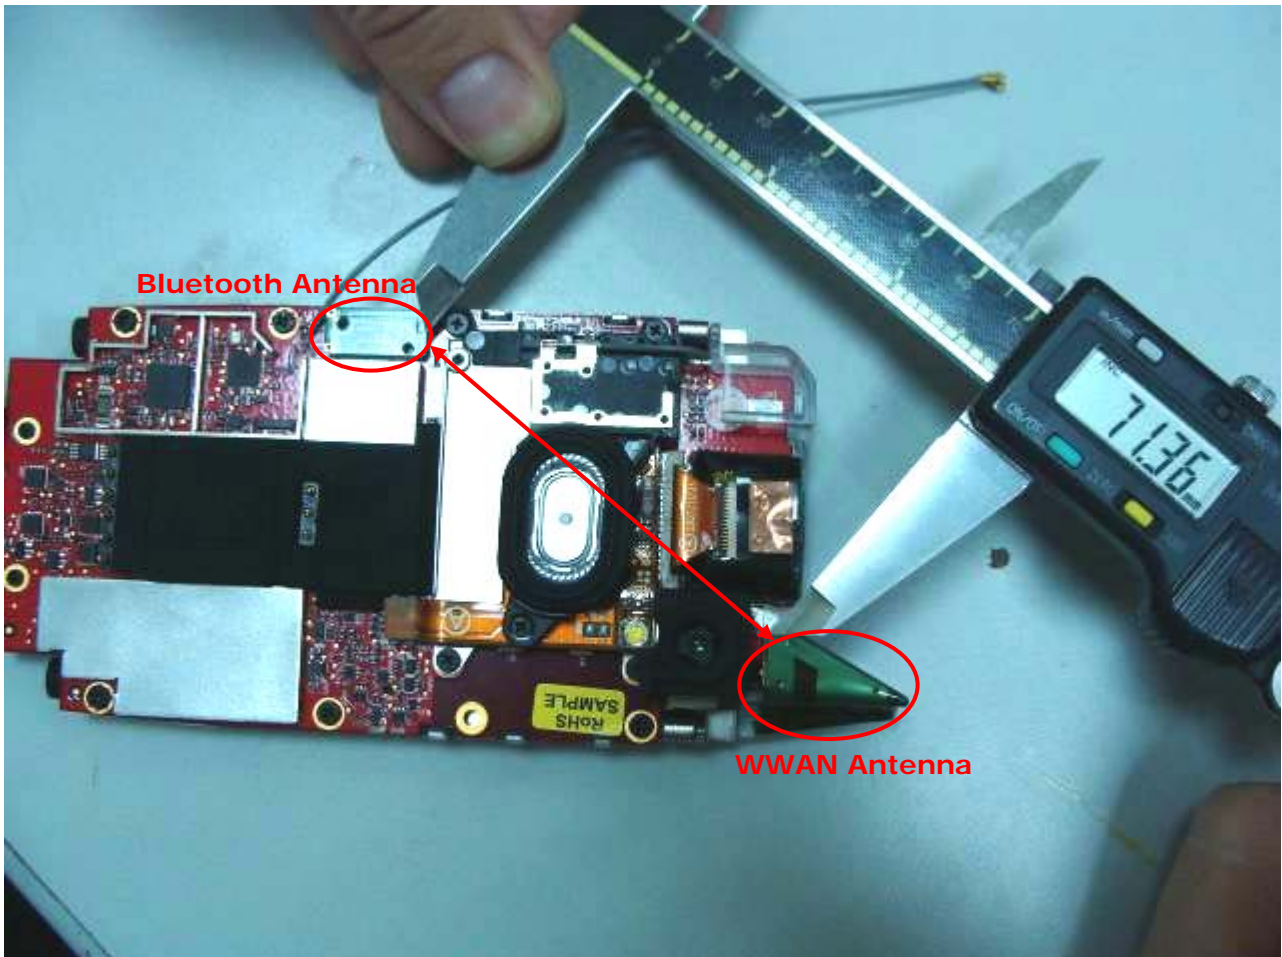

Appendix D - Product Photos

Antenna Distance :

Appendix E - Test Setup Photos

Right Cheek (Sample 1)

Right Tilted (Sample 1)

Left Cheek (Sample 1)

Left Tilted (Sample 1)

Right Cheek (Sample 2)

EUT Face with 1.5cm Gap (Sample 1)

EUT Face with 1.5cm Gap (Sample 2)

EUT Bottom with 1.5cm Gap (Sample 1)

EUT Face with 0cm Gap (Sample 1 with Holster 1)

EUT Face with 0cm Gap (Sample 2 with Holster 1)

EUT Bottom with 0cm Gap (Sample 1 with Holster 1)

EUT Face with 0cm Gap (Sample 1 with Holster 2)

EUT Face with 0cm Gap (Sample 2 with Holster 2)

EUT Face with 0cm Gap (Sample 1 with Holster 3)

EUT Face with 0cm Gap (Sample 2 with Holster 3)

EUT Bottom with 0cm Gap (Sample 1 with Holster 3)