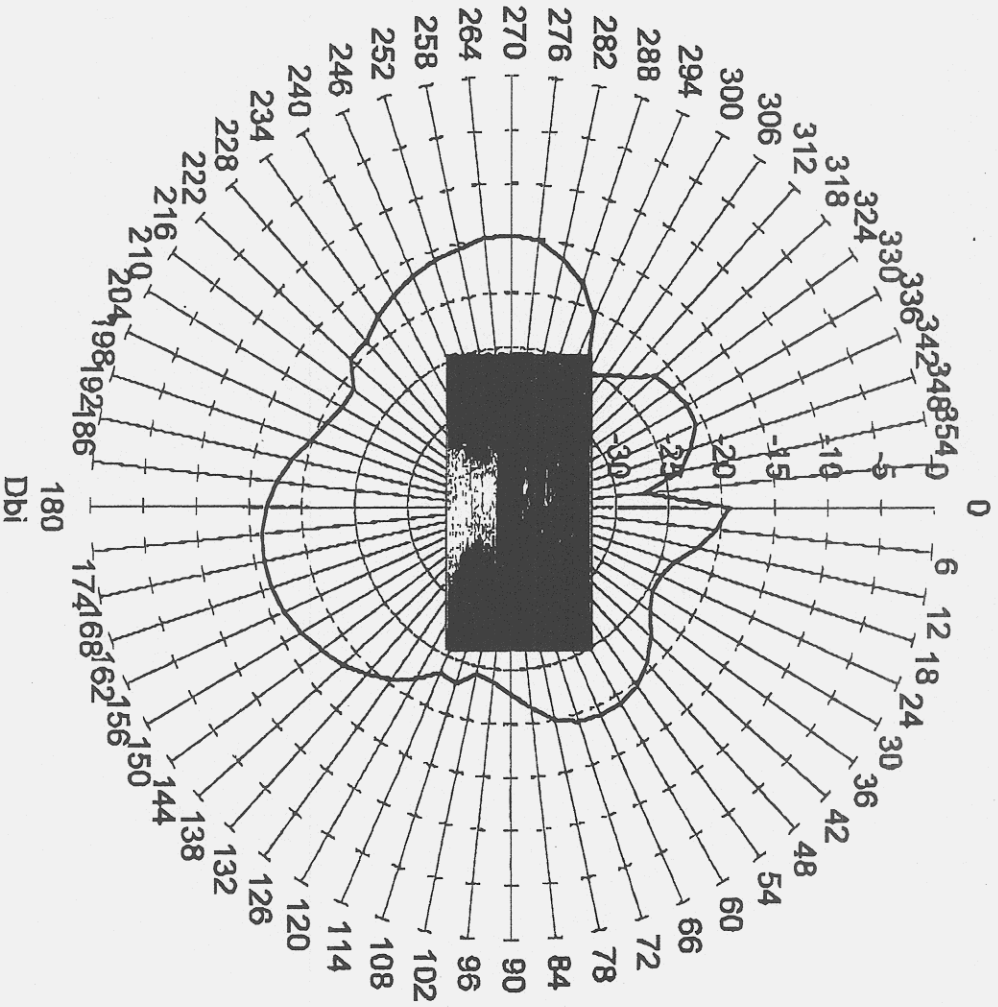

FRED KUFRIAN

916MHZ HOHORIZONTAL

SECLIPSE916P3H

SYMBOL TECHNOLOGIES

FRED KUPFRIAN

916MHZ HORIZONTAL

SECLIPSE916P1H

SYMBOL TECHNOLOGIES

4/3/97

4/3/97

916MHZ HORIZONTAL

FRED KUPFERIAN

SECLIPSE916P2H

SYMBOL TECHNOLOGIES

FRED KUPFRIAN

916MHZ VERTICAL