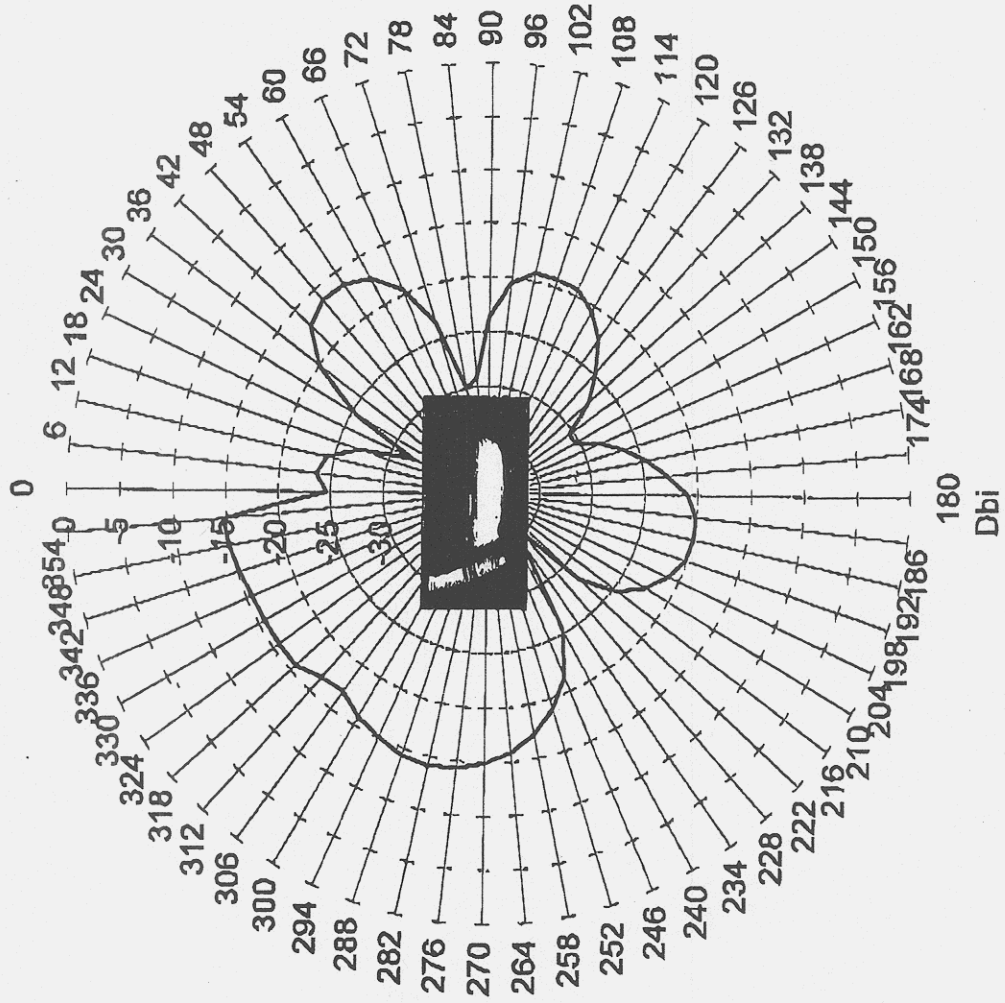

FRED KUPFRIAN

916MHZ VERTICAL

SECLIPSE916P3V

SYMBOL TECHNOLOGIES

4/3/97