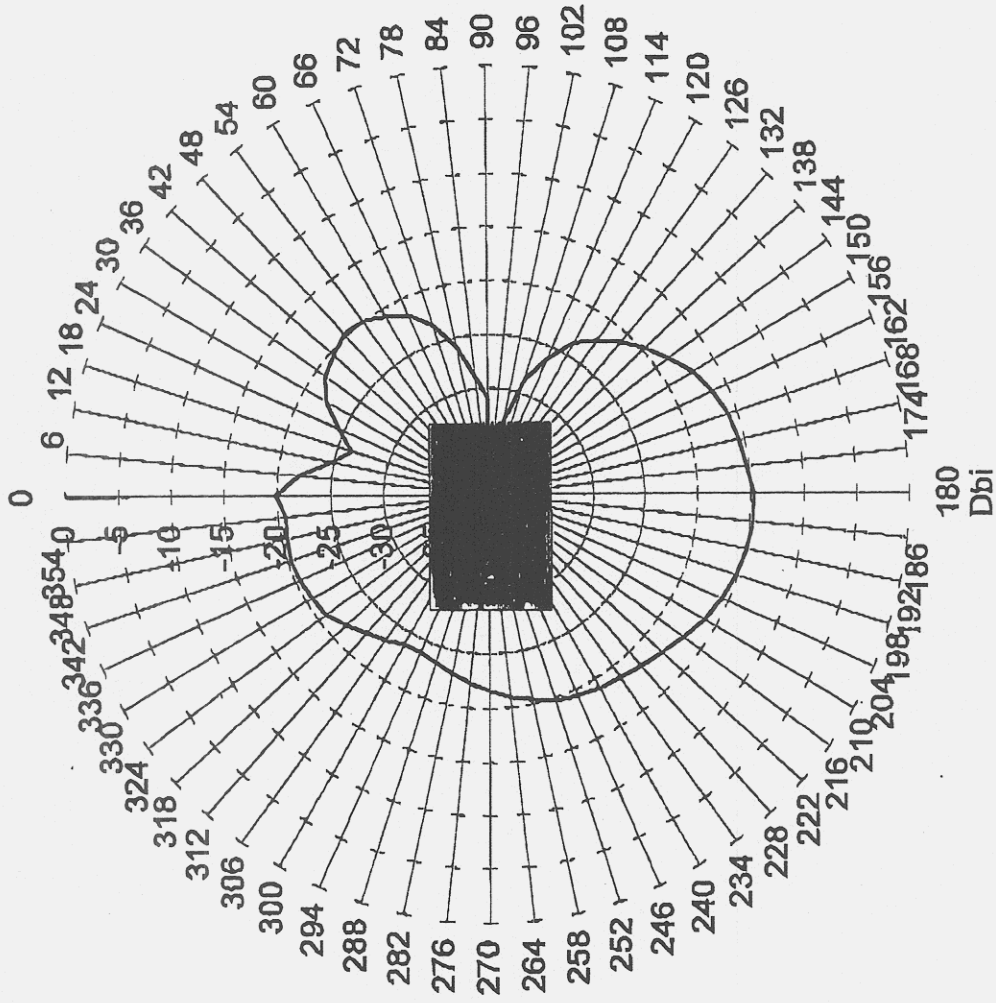

FRED KUFRIAN

916MHZ HOHORIZONTAL

SECLIPSE916P3H

SYMBOL TECHNOLOGIES

FRED KUPFRIAN

916MHZ HORIZONTAL

SECLIPSE916P1H

SYMBOL TECHNOLOGIES

4/3/97

4/3/97

916MHZ HORIZONTAL

FRED KUPFERIAN

SECLIPSE916P2H

SYMBOL TECHNOLOGIES

FRED KUPFRIAN

916MHZ VERTICAL