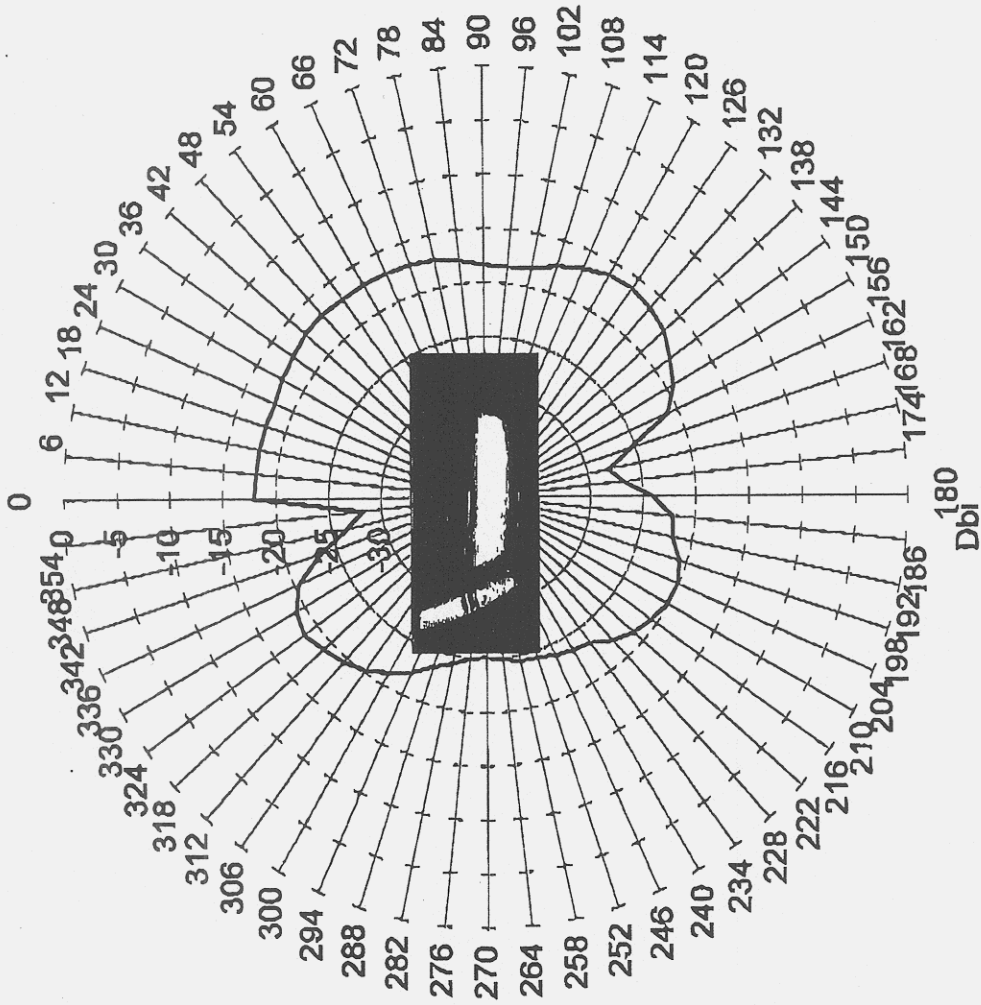

FRED KUFRIAN

916MHZ HOHORIZONTAL

SECLIPSE916P3H

SYMBOL TECHNOLOGIES

FRED KUPFRIAN

916MHZ HORIZONTAL

SECLIPSE916P1H

SYMBOL TECHNOLOGIES

4/3/97

4/3/97

916MHZ HORIZONTAL

FRED KUPFERIAN

SECLIPSE916P2H

SYMBOL TECHNOLOGIES

FRED KUPFRIAN

916MHZ VERTICAL