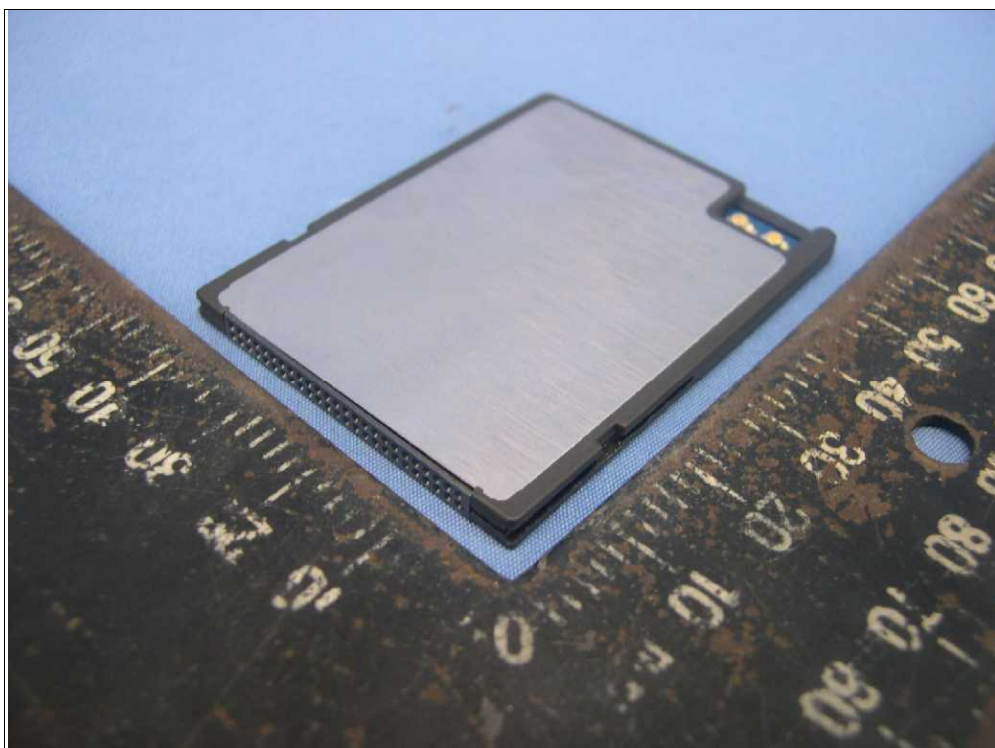

## CONSTRUCTION PHOTOS OF EUT

Model No.: LA-5127C2

Antenna: ML-2452-APA2-01

Antenna: Printronics-HG2403RD-RSF

Antenna: ML-2452-APA2-01

Antenna: Printronics-HG2403RD-RSF