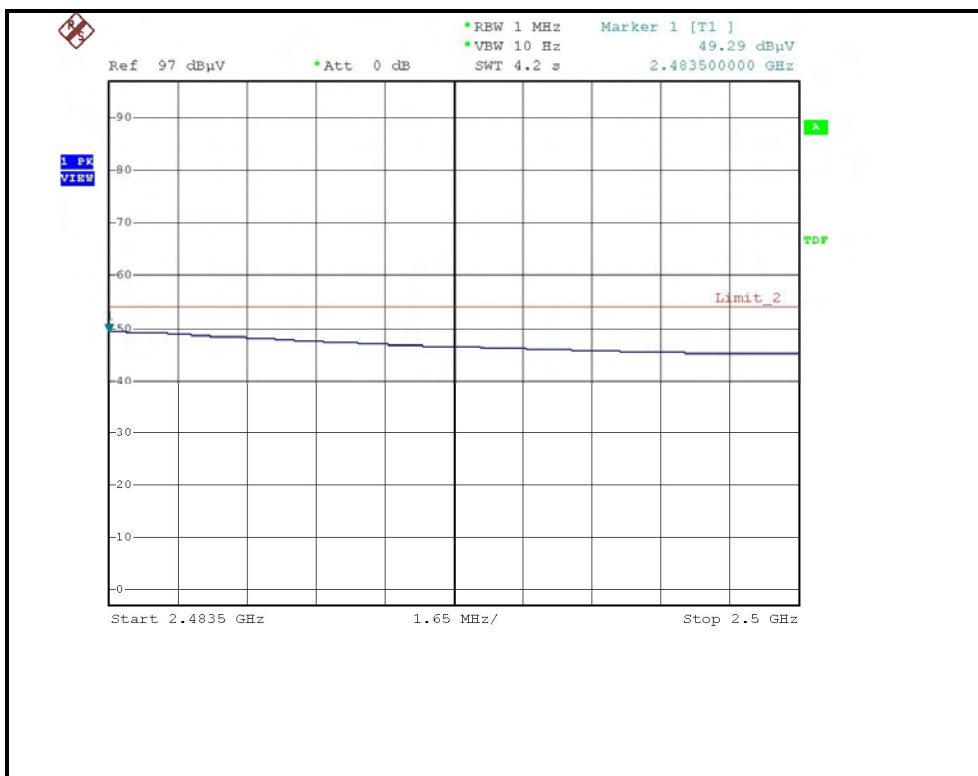

RESTRICTED BANDEDGE (802.11g MODE, CH1, HORIZONTAL )

RESTRICTED BANDEDGE (802.11g MODE, CH1, VERTICAL )

RESTRICTED BANDEDGE (802.11g MODE, CH2, HORIZONTAL )

RESTRICTED BANDEDGE (802.11g MODE, CH2, VERTICAL )

RESTRICTED BANDEDGE (802.11g MODE, CH3, HORIZONTAL )

RESTRICTED BANDEDGE (802.11g MODE, CH3, VERTICAL )

RESTRICTED BANDEDGE (802.11g MODE, CH4, HORIZONTAL )

RESTRICTED BANDEDGE (802.11g MODE, CH4, VERTICAL )

RESTRICTED BANDEDGE (802.11g MODE, CH8, HORIZONTAL )

RESTRICTED BANDEDGE (802.11g MODE, CH8, VERTICAL )

RESTRICTED BANDEDGE (802.11g MODE, CH10, HORIZONTAL )