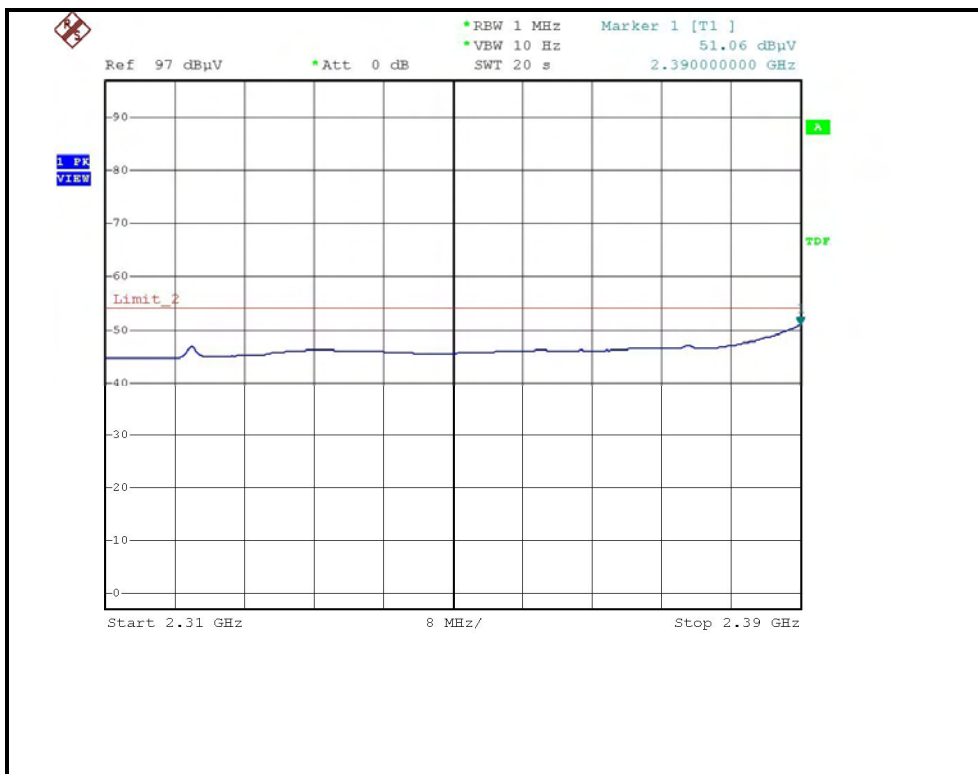

RESTRICTED BANDEDGE (802.11g MODE, CH1, HORIZONTAL )

RESTRICTED BANDEDGE (802.11g MODE, CH1, VERTICAL )

RESTRICTED BANDEDGE (802.11g MODE, CH2, HORIZONTAL )

RESTRICTED BANDEDGE (802.11g MODE, CH2, VERTICAL )

RESTRICTED BANDEDGE (802.11g MODE, CH3, HORIZONTAL )

RESTRICTED BANDEDGE (802.11g MODE, CH3, VERTICAL )

RESTRICTED BANDEDGE (802.11g MODE, CH4, HORIZONTAL )

RESTRICTED BANDEDGE (802.11g MODE, CH4, VERTICAL )