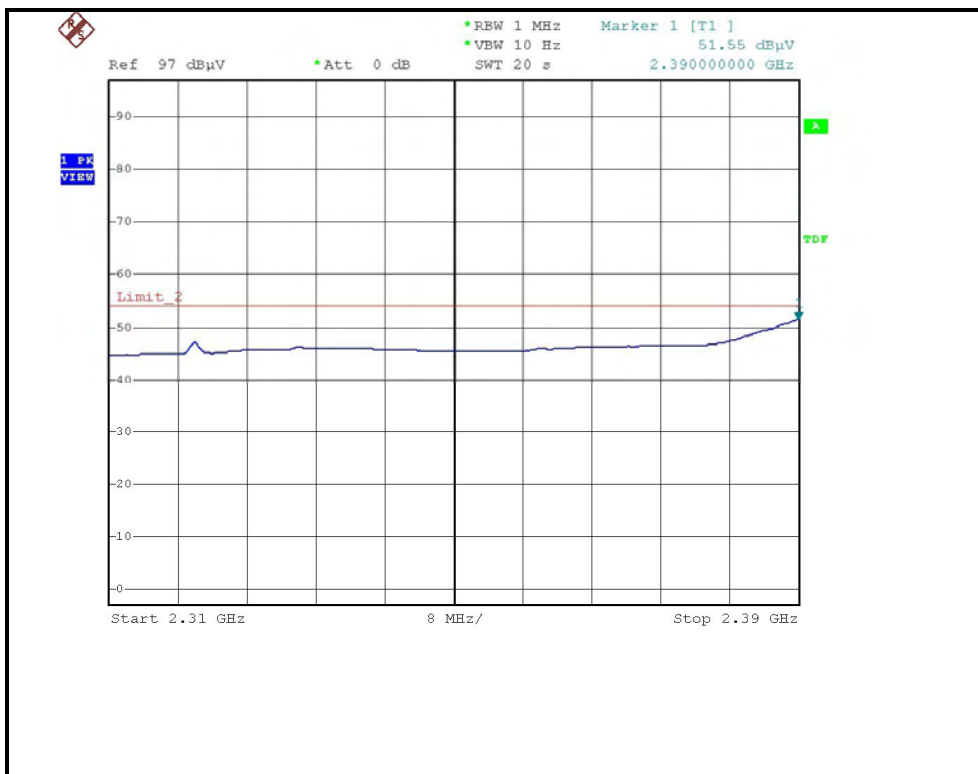

RESTRICTED BANDEDGE (802.11g MODE, CH1, HORIZONTAL )

RESTRICTED BANDEDGE (802.11g MODE, CH1, VERTICAL )

RESTRICTED BANDEDGE (802.11g MODE, CH2, HORIZONTAL )

RESTRICTED BANDEDGE (802.11g MODE, CH2, VERTICAL )

RESTRICTED BANDEDGE (802.11g MODE, CH3, HORIZONTAL )

RESTRICTED BANDEDGE (802.11g MODE, CH3, VERTICAL )

RESTRICTED BANDEDGE (802.11g MODE, CH4, HORIZONTAL )

RESTRICTED BANDEDGE (802.11g MODE, CH4, VERTICAL )