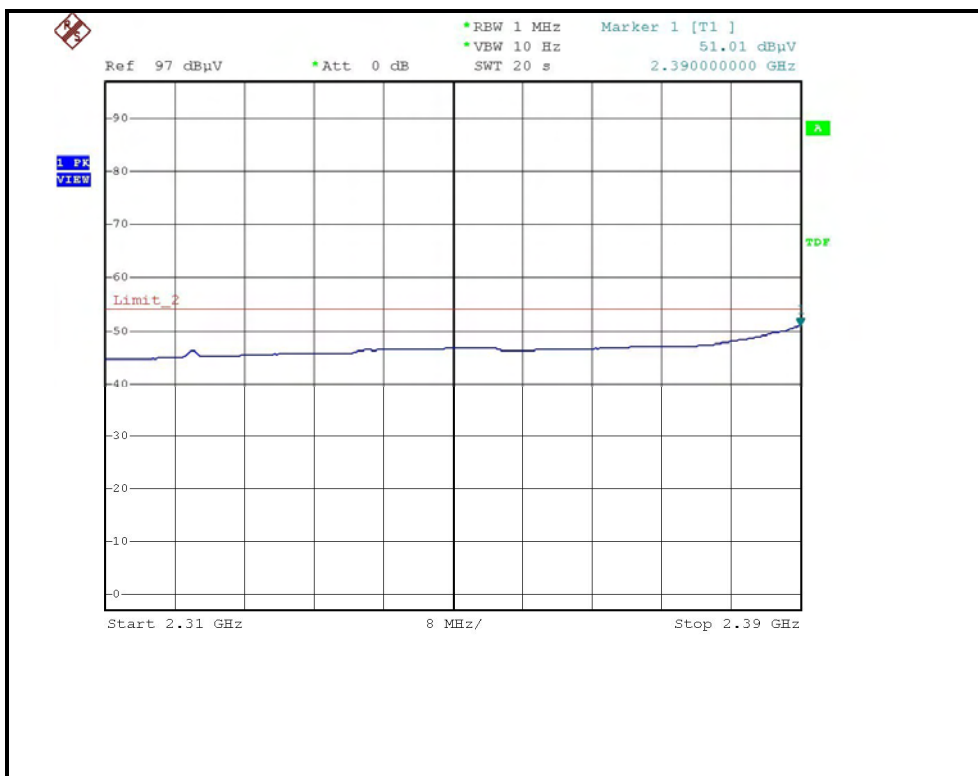

RESTRICTED BANDEDGE (802.11g MODE, CH1, HORIZONTAL )

RESTRICTED BANDEDGE (802.11g MODE, CH1, VERTICAL )

RESTRICTED BANDEDGE (802.11g MODE, CH2, HORIZONTAL )

RESTRICTED BANDEDGE (802.11g MODE, CH2, VERTICAL )

RESTRICTED BANDEDGE (802.11g MODE, CH3, HORIZONTAL )

RESTRICTED BANDEDGE (802.11g MODE, CH3, VERTICAL )

RESTRICTED BANDEDGE (802.11g MODE, CH4, HORIZONTAL )

RESTRICTED BANDEDGE (802.11g MODE, CH4, VERTICAL )