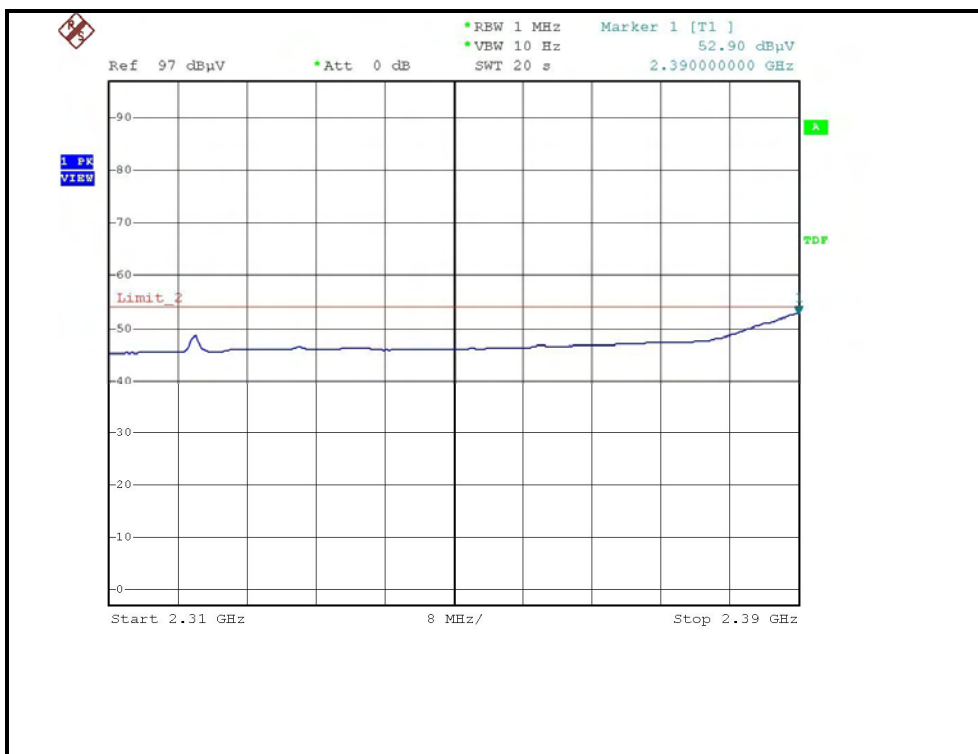

RESTRICTED BANDEDGE (802.11g MODE, CH1, HORIZONTAL )

RESTRICTED BANDEDGE (802.11g MODE, CH1, VERTICAL )

RESTRICTED BANDEDGE (802.11g MODE, CH2, HORIZONTAL )

RESTRICTED BANDEDGE (802.11g MODE, CH2, VERTICAL )

RESTRICTED BANDEDGE (802.11g MODE, CH3, HORIZONTAL )

RESTRICTED BANDEDGE (802.11g MODE, CH3, VERTICAL )

RESTRICTED BANDEDGE (802.11g MODE, CH4, HORIZONTAL )

RESTRICTED BANDEDGE (802.11g MODE, CH4, VERTICAL )