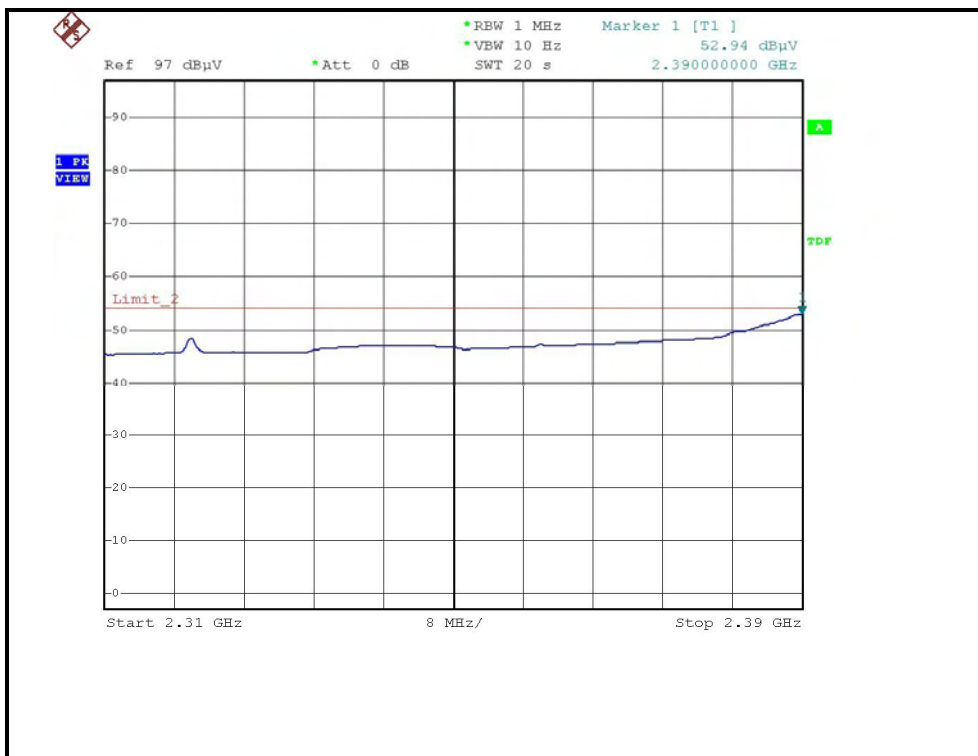

RESTRICTED BANDEDGE (802.11g MODE, CH1, HORIZONTAL )

RESTRICTED BANDEDGE (802.11g MODE, CH1, VERTICAL )

RESTRICTED BANDEDGE (802.11g MODE, CH2, HORIZONTAL )

RESTRICTED BANDEDGE (802.11g MODE, CH2, VERTICAL )

RESTRICTED BANDEDGE (802.11g MODE, CH3, HORIZONTAL )

RESTRICTED BANDEDGE (802.11g MODE, CH3, VERTICAL )

RESTRICTED BANDEDGE (802.11g MODE, CH4, HORIZONTAL )

RESTRICTED BANDEDGE (802.11g MODE, CH4, VERTICAL )