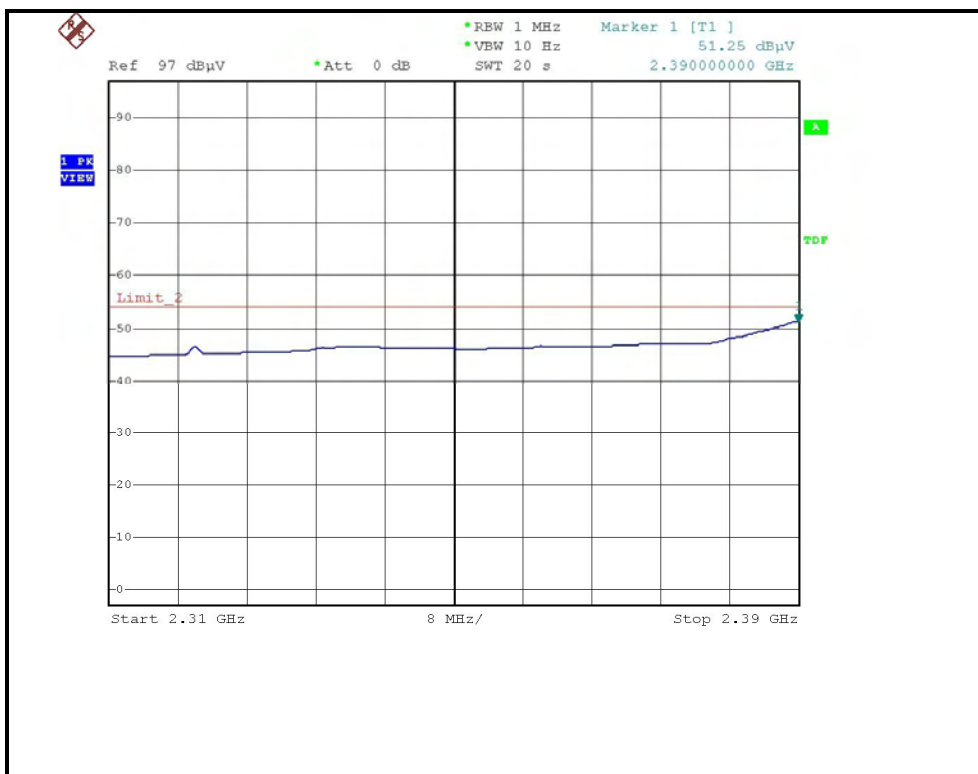

RESTRICTED BANDEDGE (802.11g MODE, CH1, HORIZONTAL )

RESTRICTED BANDEDGE (802.11g MODE, CH1, VERTICAL )

RESTRICTED BANDEDGE (802.11g MODE, CH2, HORIZONTAL )

RESTRICTED BANDEDGE (802.11g MODE, CH2, VERTICAL )

RESTRICTED BANDEDGE (802.11g MODE, CH3, HORIZONTAL )

RESTRICTED BANDEDGE (802.11g MODE, CH3, VERTICAL )

RESTRICTED BANDEDGE (802.11g MODE, CH4, HORIZONTAL )

RESTRICTED BANDEDGE (802.11g MODE, CH4, VERTICAL )