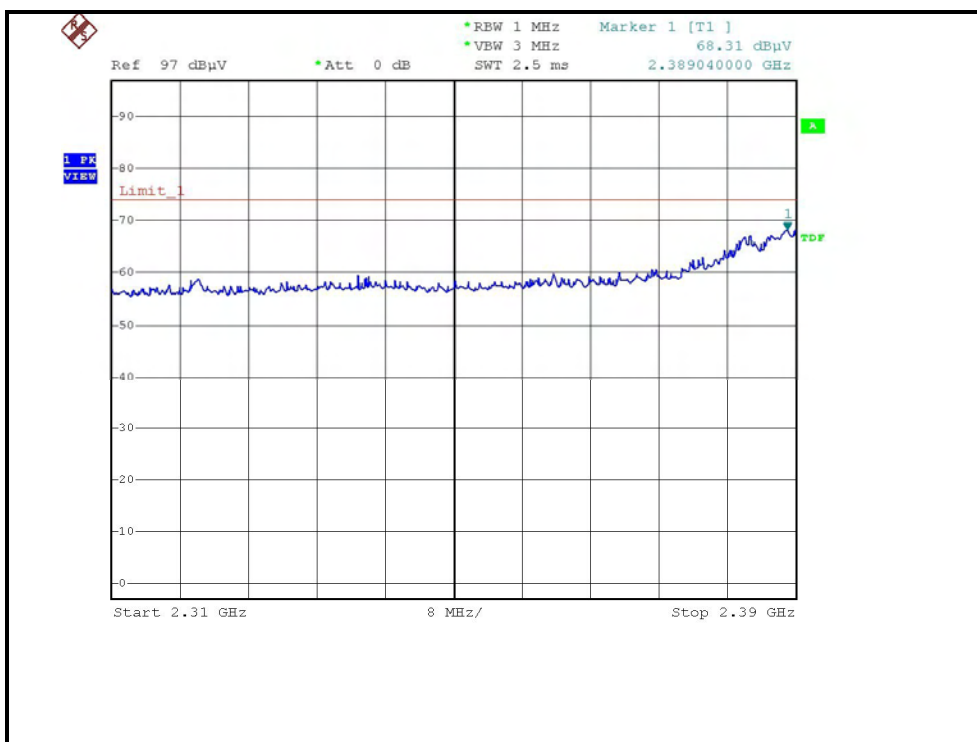

RESTRICTED BANDEDGE (802.11g MODE, CH1, HORIZONTAL )

RESTRICTED BANDEDGE (802.11g MODE, CH1, VERTICAL )

RESTRICTED BANDEDGE (802.11g MODE, CH2, HORIZONTAL )

RESTRICTED BANDEDGE (802.11g MODE, CH2, VERTICAL )

RESTRICTED BANDEDGE (802.11g MODE, CH3, HORIZONTAL )

RESTRICTED BANDEDGE (802.11g MODE, CH3, VERTICAL )

RESTRICTED BANDEDGE (802.11g MODE, CH4, HORIZONTAL )

RESTRICTED BANDEDGE (802.11g MODE, CH4, VERTICAL )