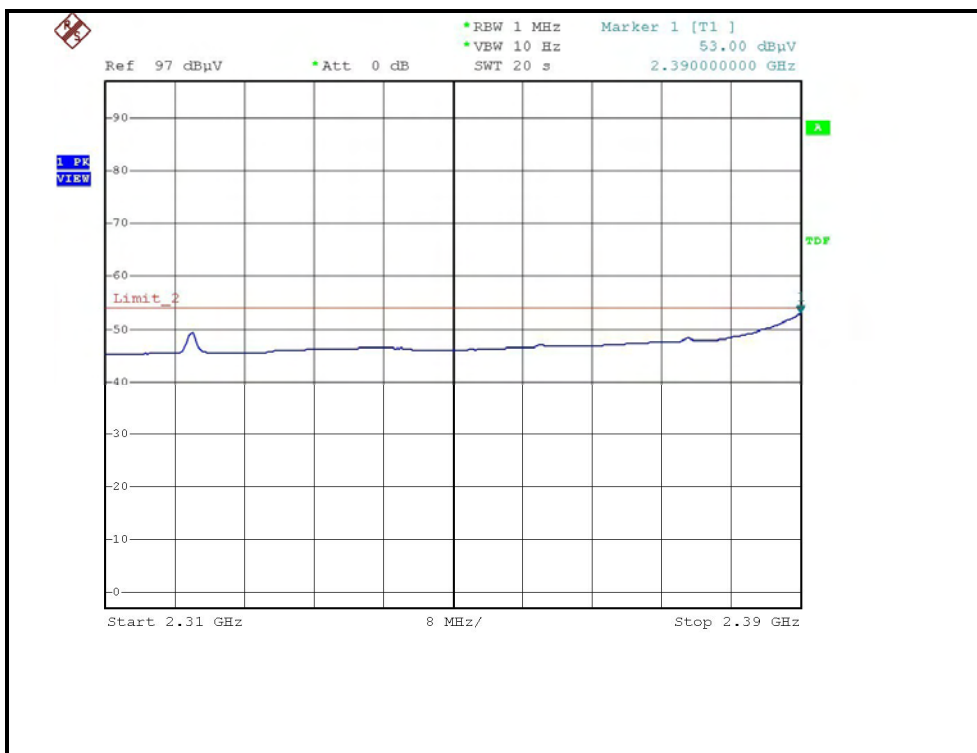

RESTRICTED BANDEDGE (802.11g MODE, CH1, HORIZONTAL )

RESTRICTED BANDEDGE (802.11g MODE, CH1, VERTICAL )

RESTRICTED BANDEDGE (802.11g MODE, CH2, HORIZONTAL )

RESTRICTED BANDEDGE (802.11g MODE, CH2, VERTICAL )

RESTRICTED BANDEDGE (802.11g MODE, CH3, HORIZONTAL )

RESTRICTED BANDEDGE (802.11g MODE, CH3, VERTICAL )

RESTRICTED BANDEDGE (802.11g MODE, CH4, HORIZONTAL )

RESTRICTED BANDEDGE (802.11g MODE, CH4, VERTICAL )