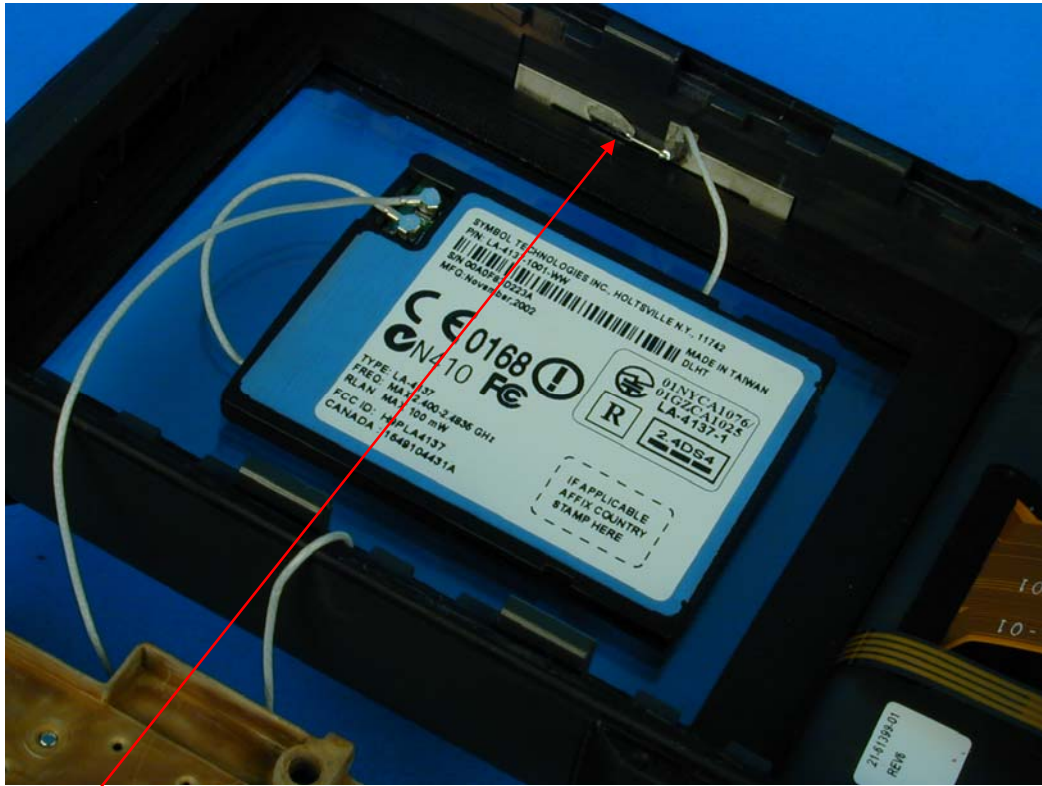

Antenna Connection points for 2.4GHz RLAN and Bluetooth

Antenna connection points for 2.4GHz WLAN Card

Antenna connection point for 2.4GHz Bluetooth Card

2.4GHz RLAN Antenna

2.4GHz RLAN & Bluetooth Antenna
(Note: this antenna is utilized by both radios – NOT Simultaneously)