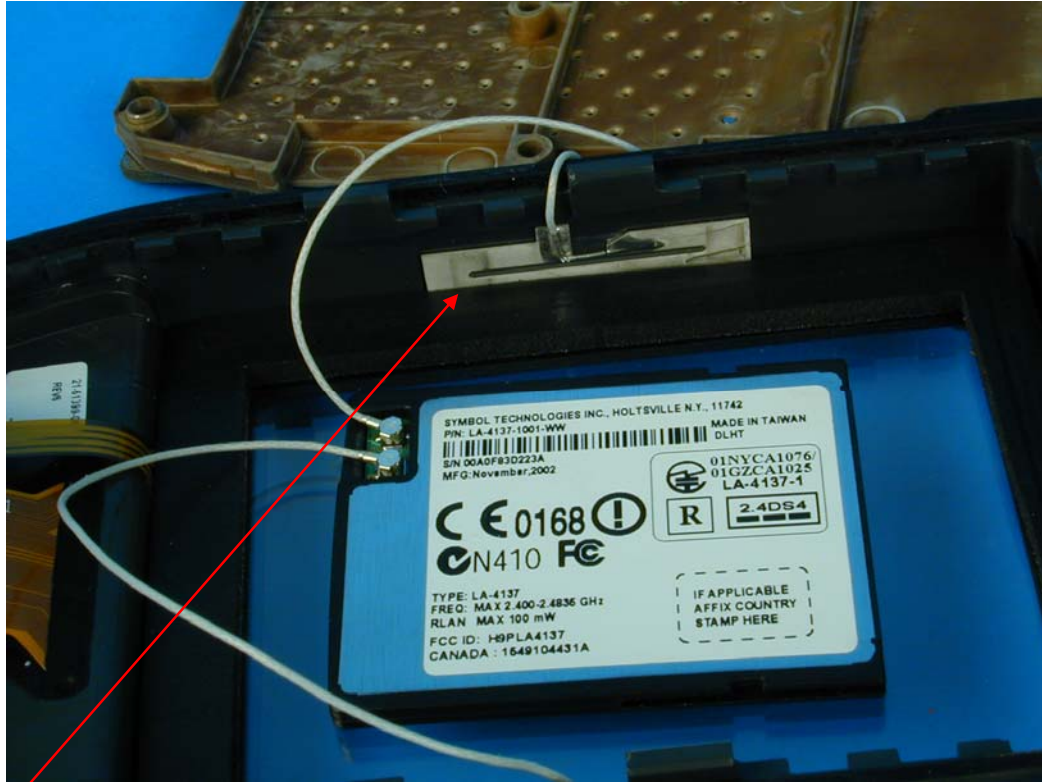

Antenna Connection points for 2.4GHz RLAN and Bluetooth

Antenna connection points for 2.4GHz WLAN Card

Antenna connection point for 2.4GHz Bluetooth Card

2.4GHz RLAN Antenna

2.4GHz RLAN & Bluetooth Antenna
(Note: this antenna is utilized by both radios – NOT Simultaneously)