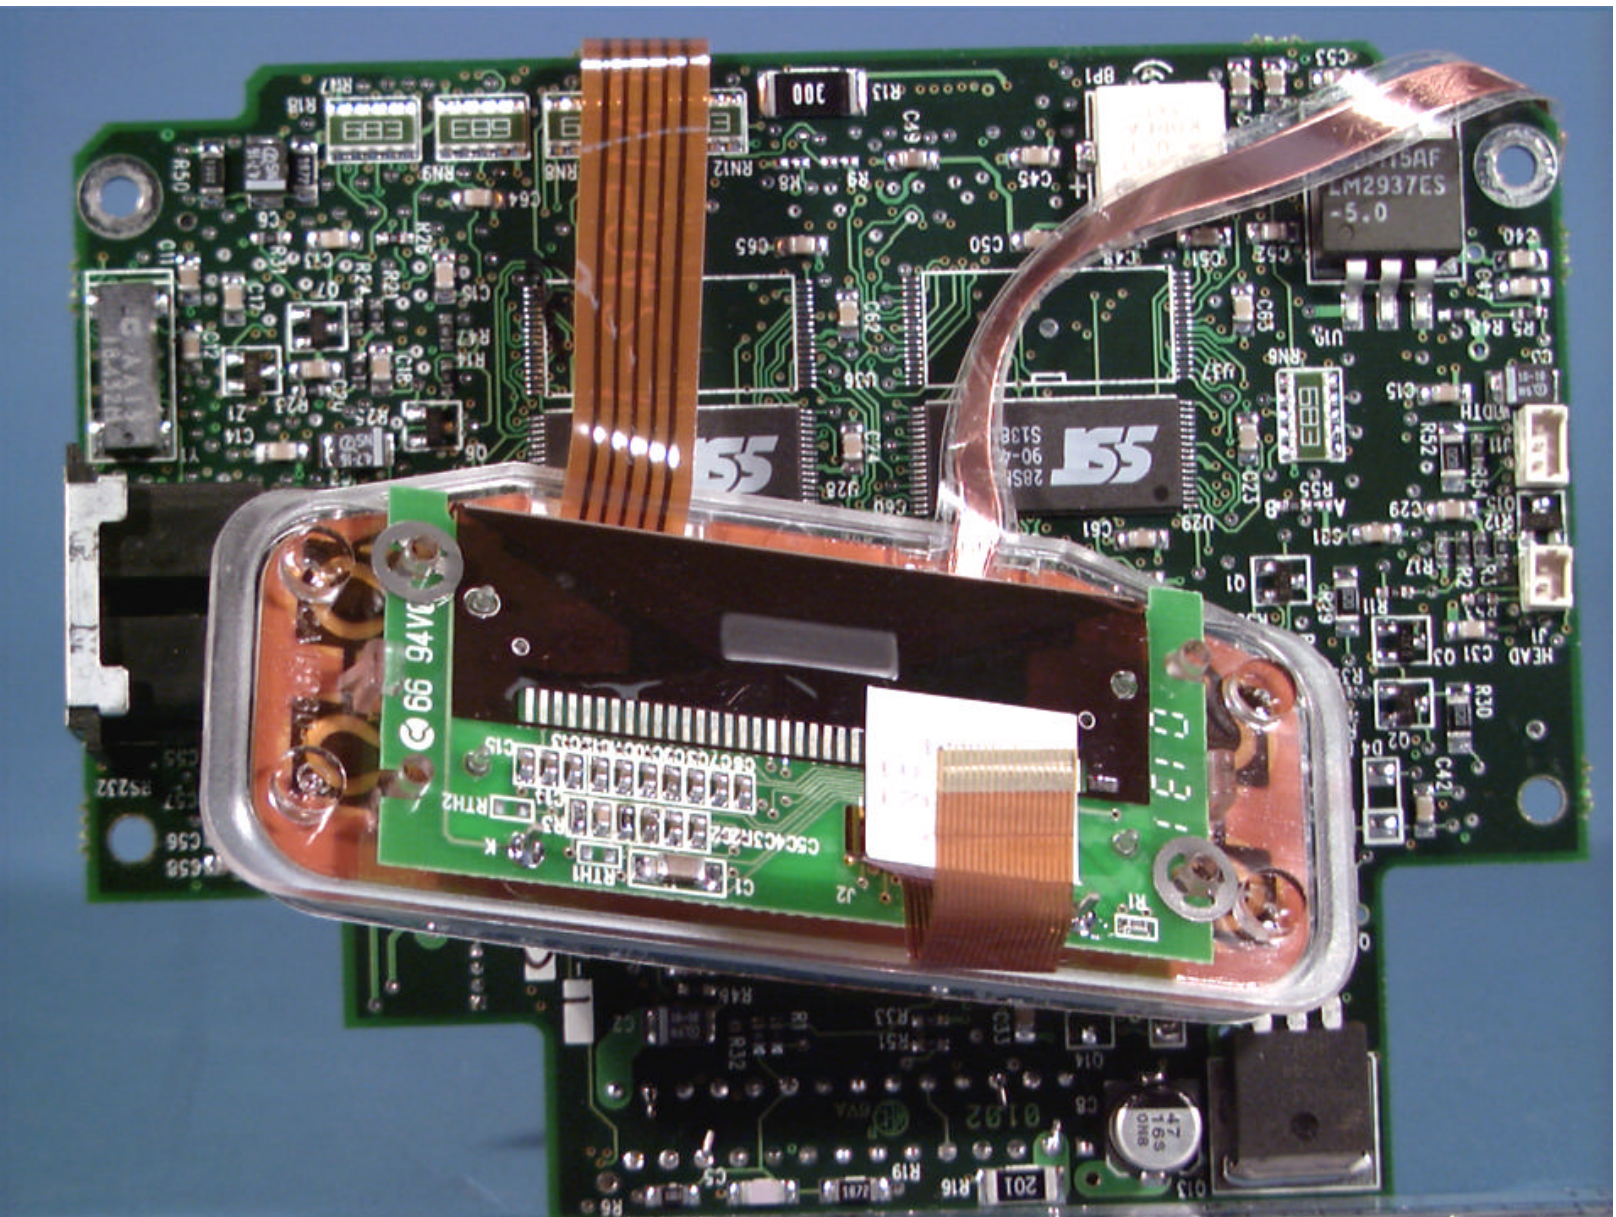

© 2002 PCTEST Lab  
SYMBOL FCC ID: H9PLA4137P  
Portable Network Printer w/ WLAN PC Card Module

© 2002 PCTEST Lab  
SYMBOL FCC ID: H9PLA4137P  
Portable Network Printer w/ WLAN PC Card Module

SYMBOL TECHNOLOGIES INC., HOLTSVILLE N.Y., 11742

P/N: LA-4137-1020-WW

MADE IN USA  
SBBO

S/N 00A0F8A107F8

CE E0168

01NYCA1006/  
01GZCA1005  
LA-4137

R

2.4DS4

FREQ: MAX 2400-2483.5 MHz

EN410

TYPE: LA-4137  
MAX 100 mW

FCC ID: H9PLA4137P  
CANADA : 1549104431A

IF APPLICABLE  
AFFIX COUNTRY  
STAMP HERE