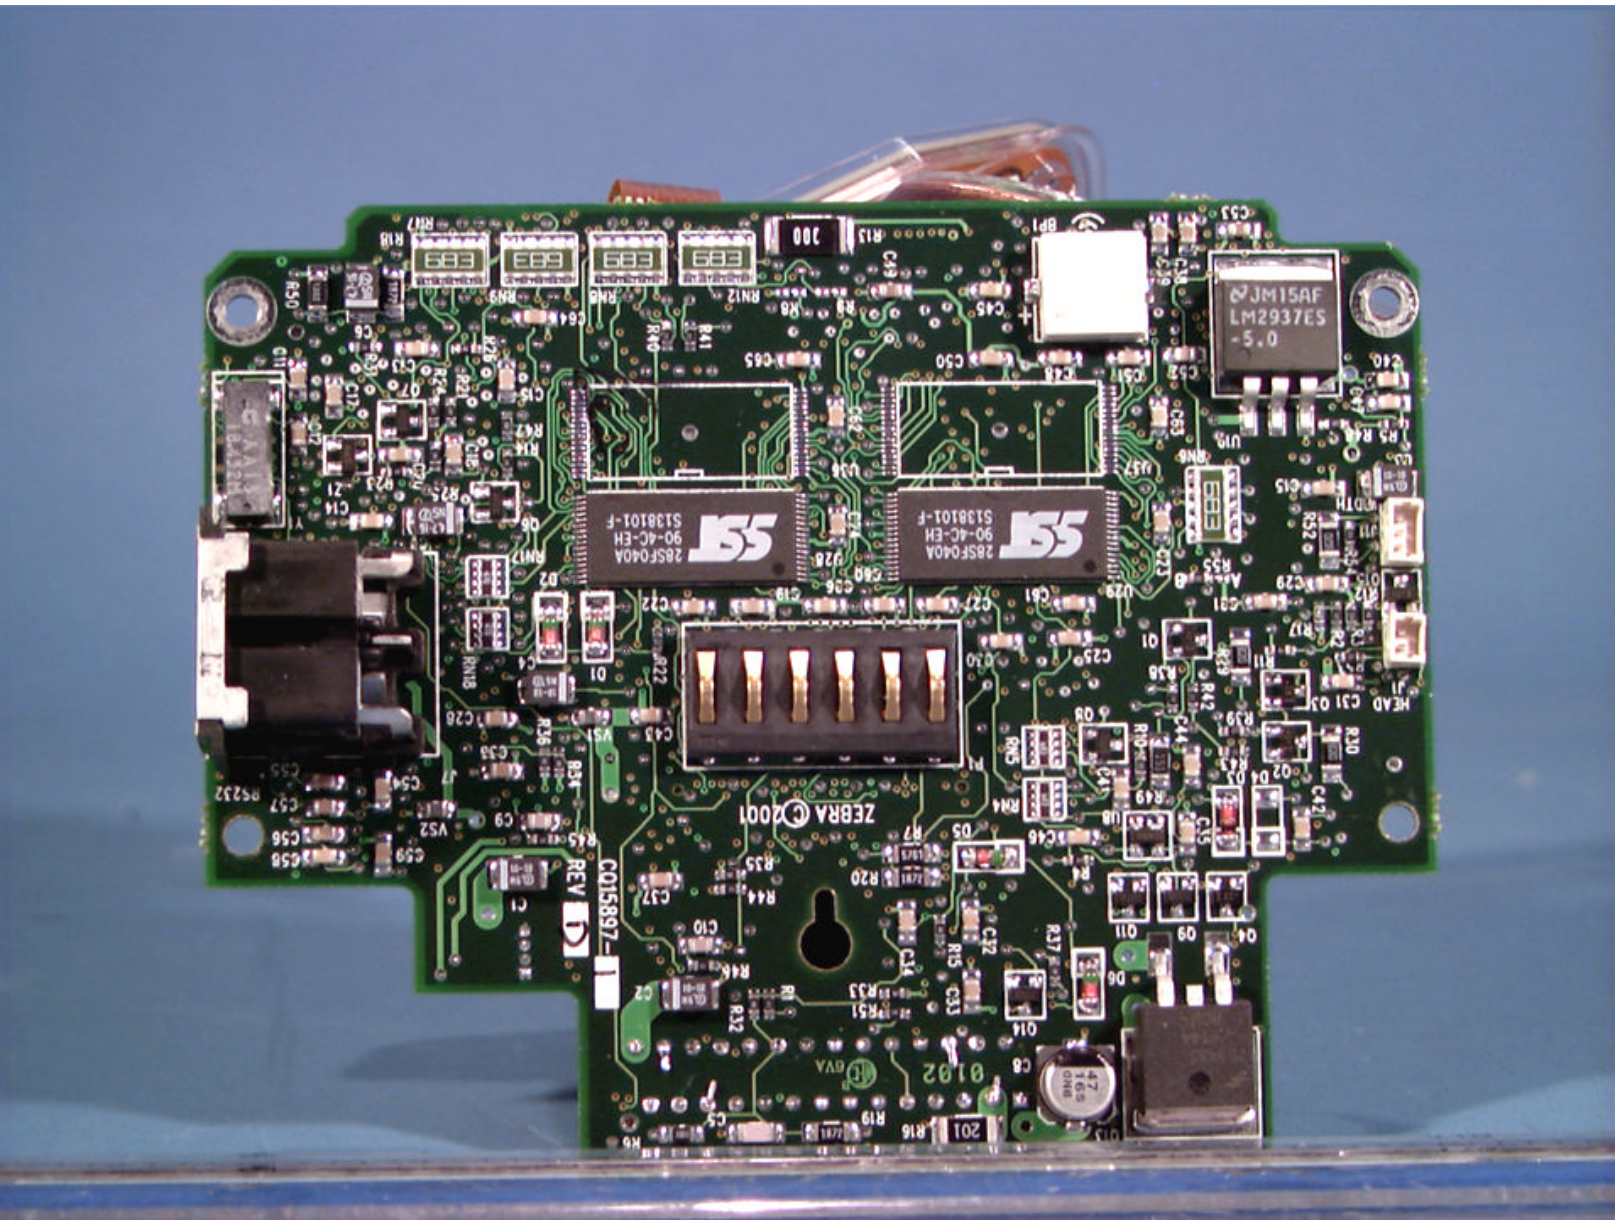

© 2002 PCTEST Lab  
SYMBOL FCC ID: H9PLA4137P  
Portable Network Printer w/ WLAN PC Card Module

© 2002 PCTEST Lab  
SYMBOL FCC ID: H9PLA4137P  
Portable Network Printer w/ WLAN PC Card Module

SYMBOL TECHNOLOGIES INC., HOLTSVILLE N.Y., 11742

P/N: LA-4137-1020-WW

MADE IN USA  
SBBO

S/N 00A0F8A107F8

CE E0168

01NYCA1006/  
01GZCA1005  
LA-4137

R

2.4DS4

FREQ: MAX 2400-2483.5 MHz

EN410

TYPE: LA-4137  
MAX 100 mW

FCC ID: H9PLA4137P  
CANADA : 1549104431A

IF APPLICABLE  
AFFIX COUNTRY  
STAMP HERE