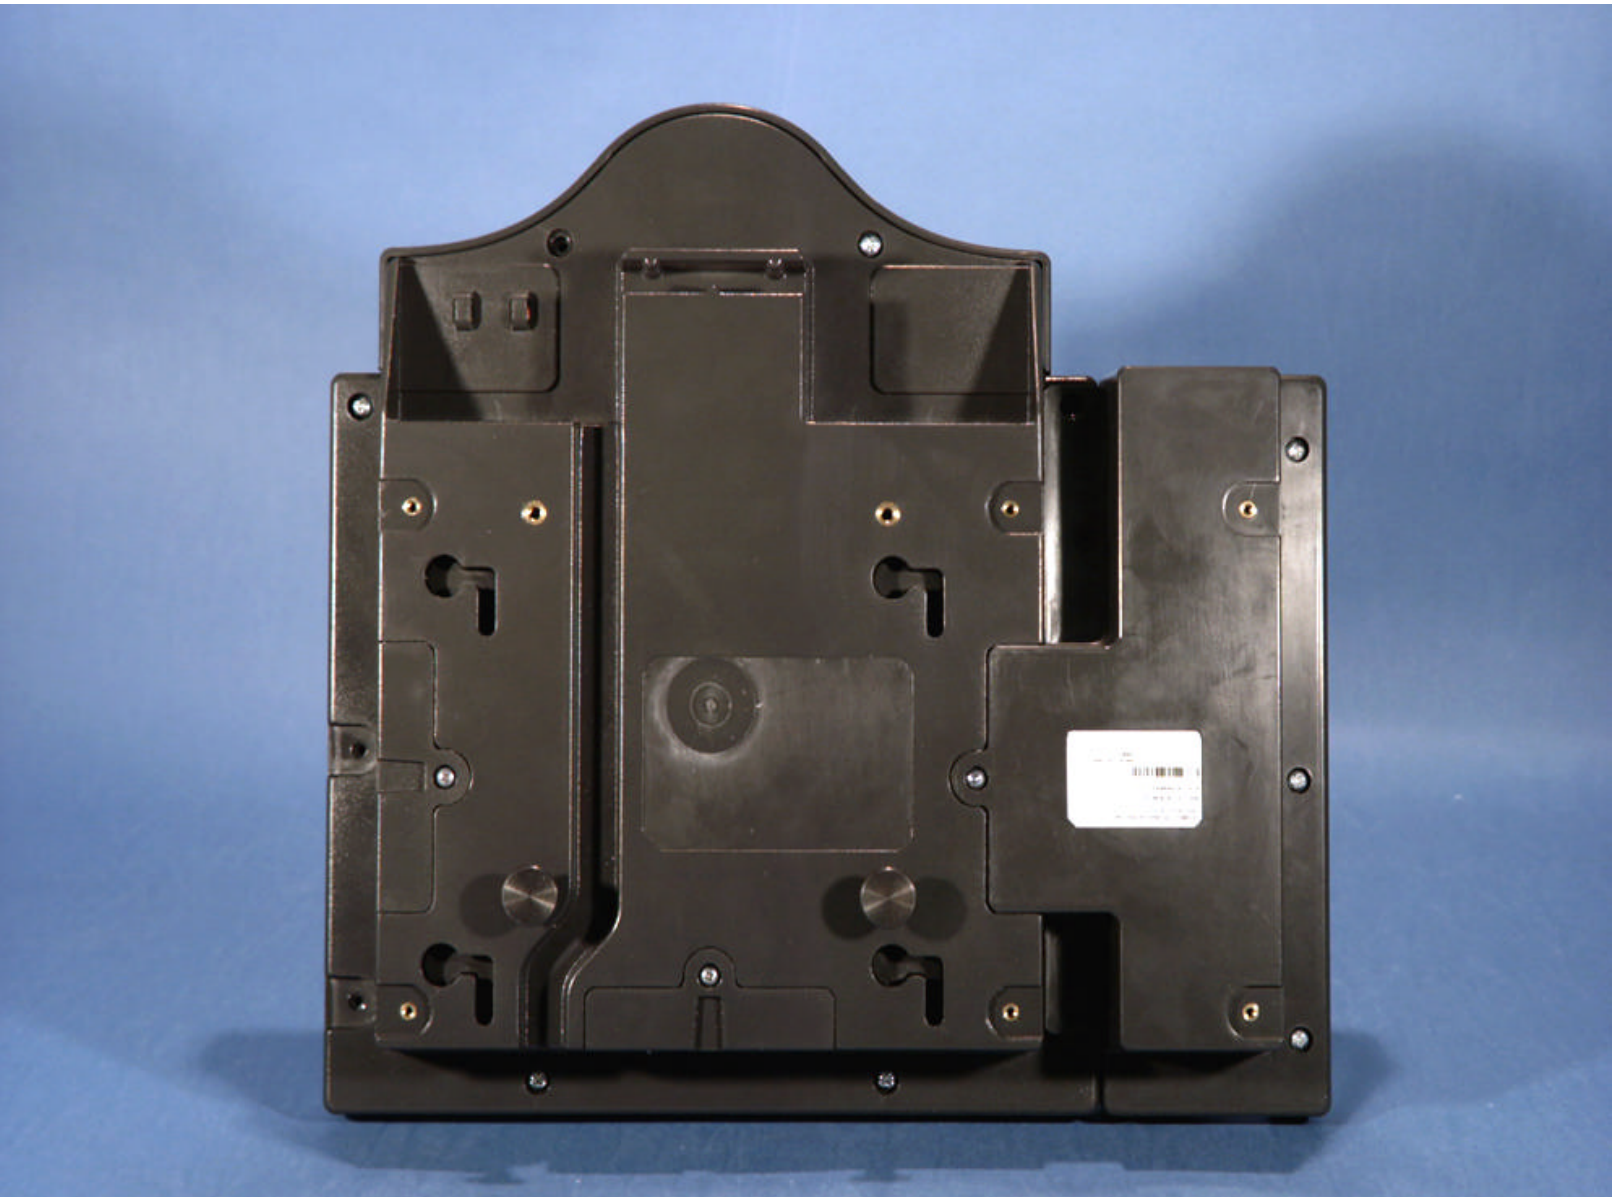


 PCTEST™ Professional Calibration, Test, and Measurement Lab	SYMBOL FCC ID: H99LA3021-100	EUT Photographs
© 2003 PCTEST Lab.	Wireless Wall Scanner	Model: MK2042-1210-FB

PCTEST
Professional Calibration, Test, & Repair Lab

© 2003 PCTEST Lab.

SYMBOL FCC ID: H9PLA3021-100
Wireless Wall Scanner

EUT Photographs
Model: MK2042-1210-FB

 © 2003 PCTEST Lab.	SYMBOL FCC ID: H99LA3021-100 Wireless Wall Scanner	EUT Photographs Model: MK2042-1210-FB
---	---	--

 PCTEST™ Photographic Test Equipment, Inc. 10000 S. 26th St., Suite 100 Tucson, AZ 85710 Tel: 520-885-1111 Fax: 520-885-1112 www.pctest.com	SYMBOL FCC ID: H9PLA3021-100 Wireless Wall Scanner	EUT Photographs Model: MK2042-1210-FB
---	---	--

© 2003 PCTEST Lab.

 PCTEST Professional Calibration, Verification & Labeling	SYMBOL FCC ID: H9PLA3021-100	EUT Photographs
© 2003 PCTEST Lab.	Wireless Wall Scanner	Model: MK2042-1210-FB

 PCTEST Precision Calibration Technology Applied Test Equipment, Inc.	SYMBOL FCC ID: H9PLA3021-100 Wireless Wall Scanner	EUT Photographs Model: MK2042-1210-FB
© 2003 PCTEST Lab.		