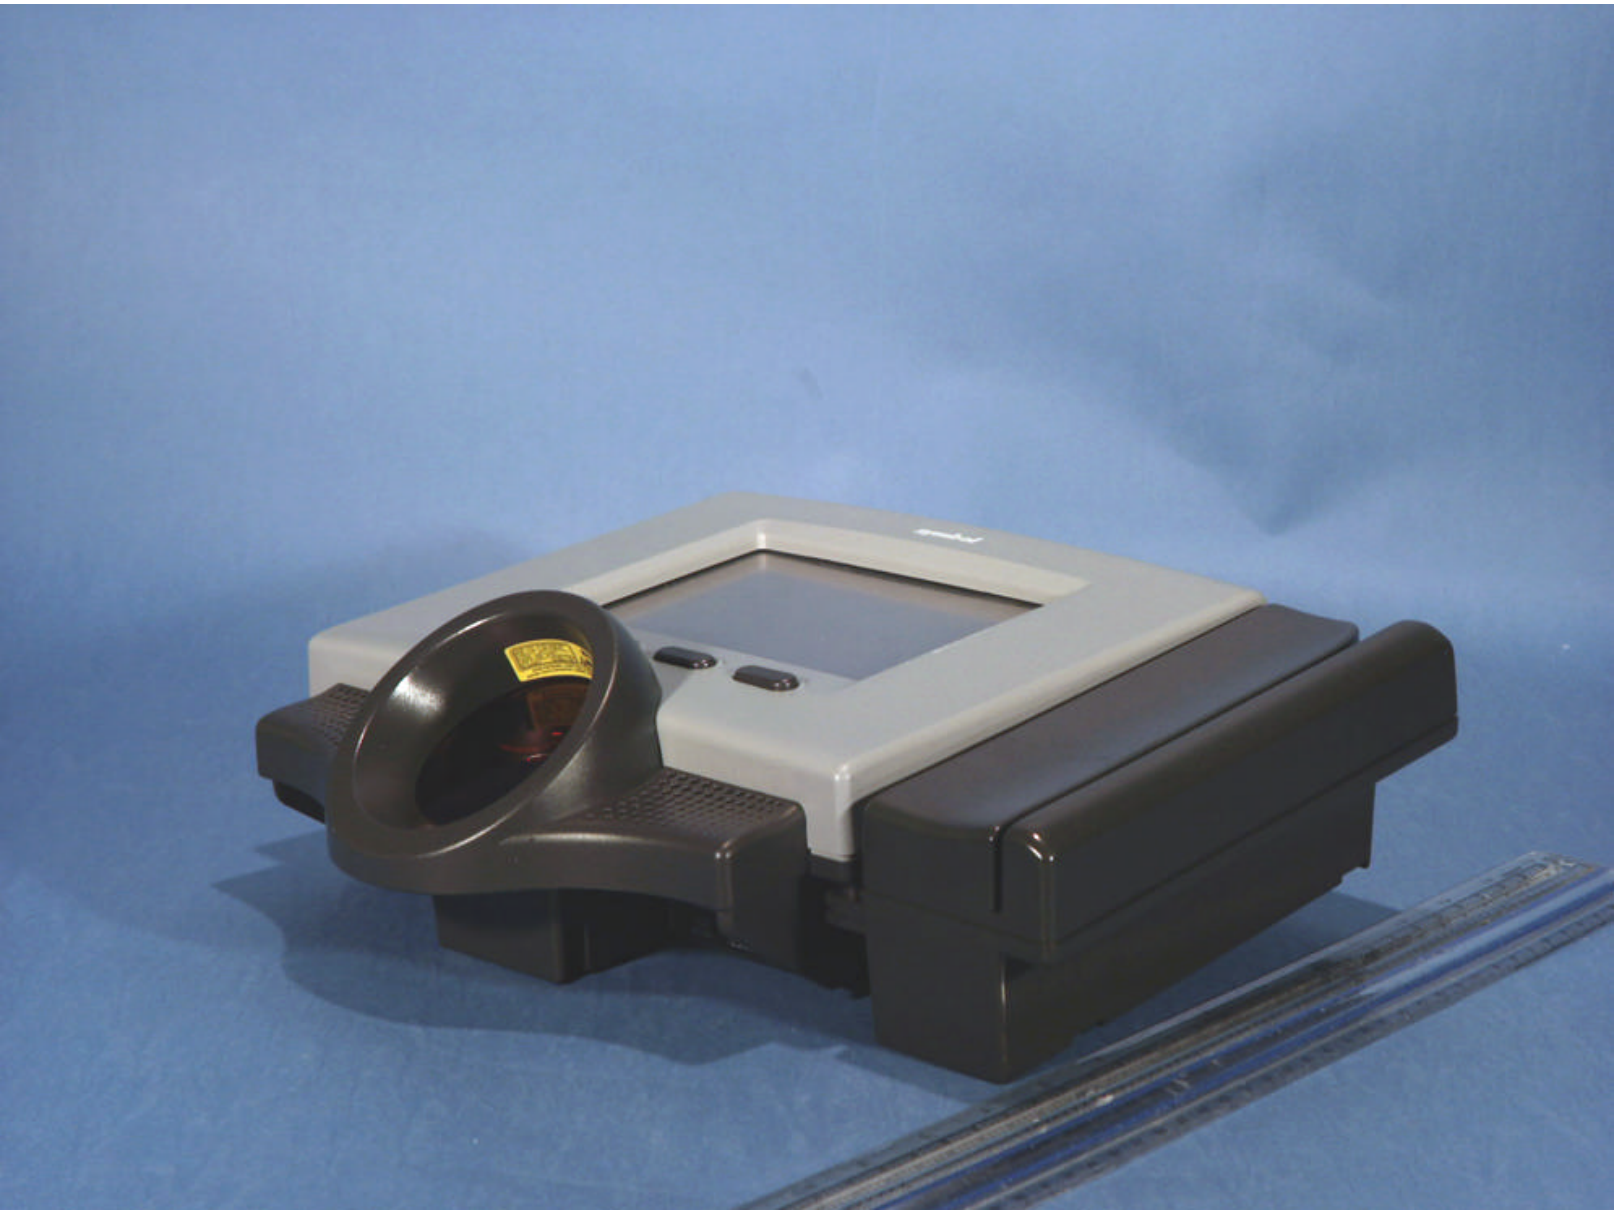

© 2003 PCTEST Lab.

SYMBOL FCC ID: H9PLA3021-100
Wireless Wall Scanner

EUT Photographs
Model: MK2042-1210-FB