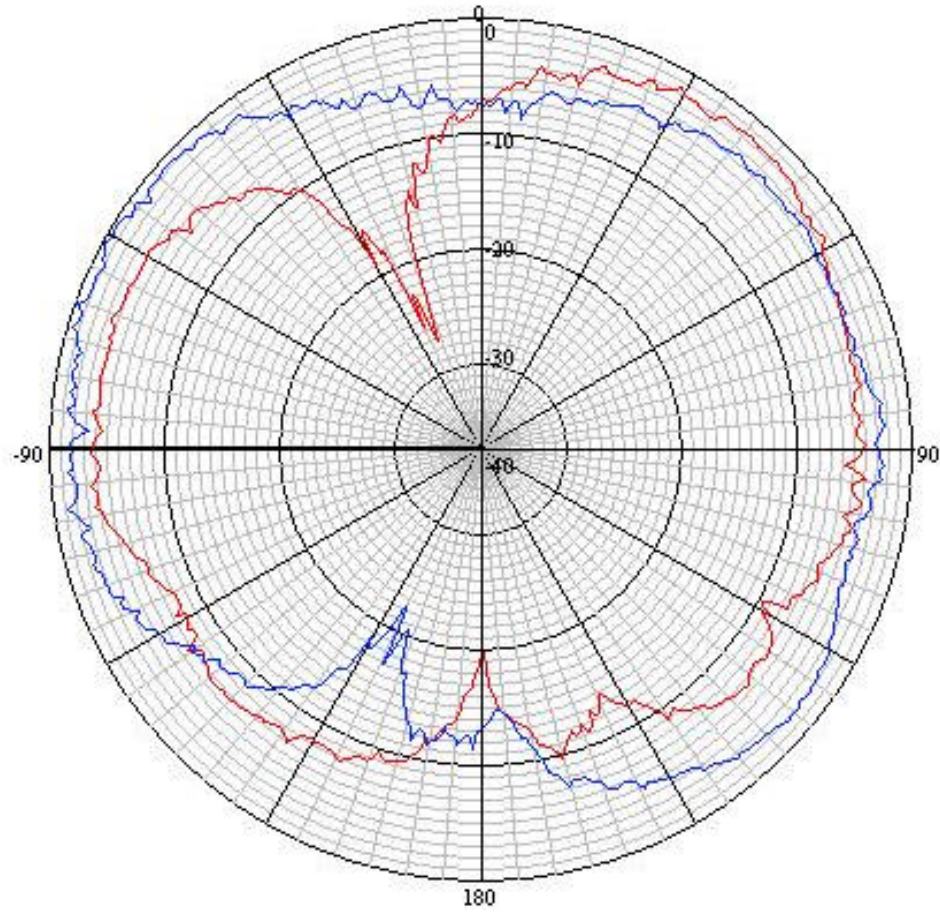

Maxrad Near Field System

Near Field Scan Raw Data

INVERTED F
Dave Urbach