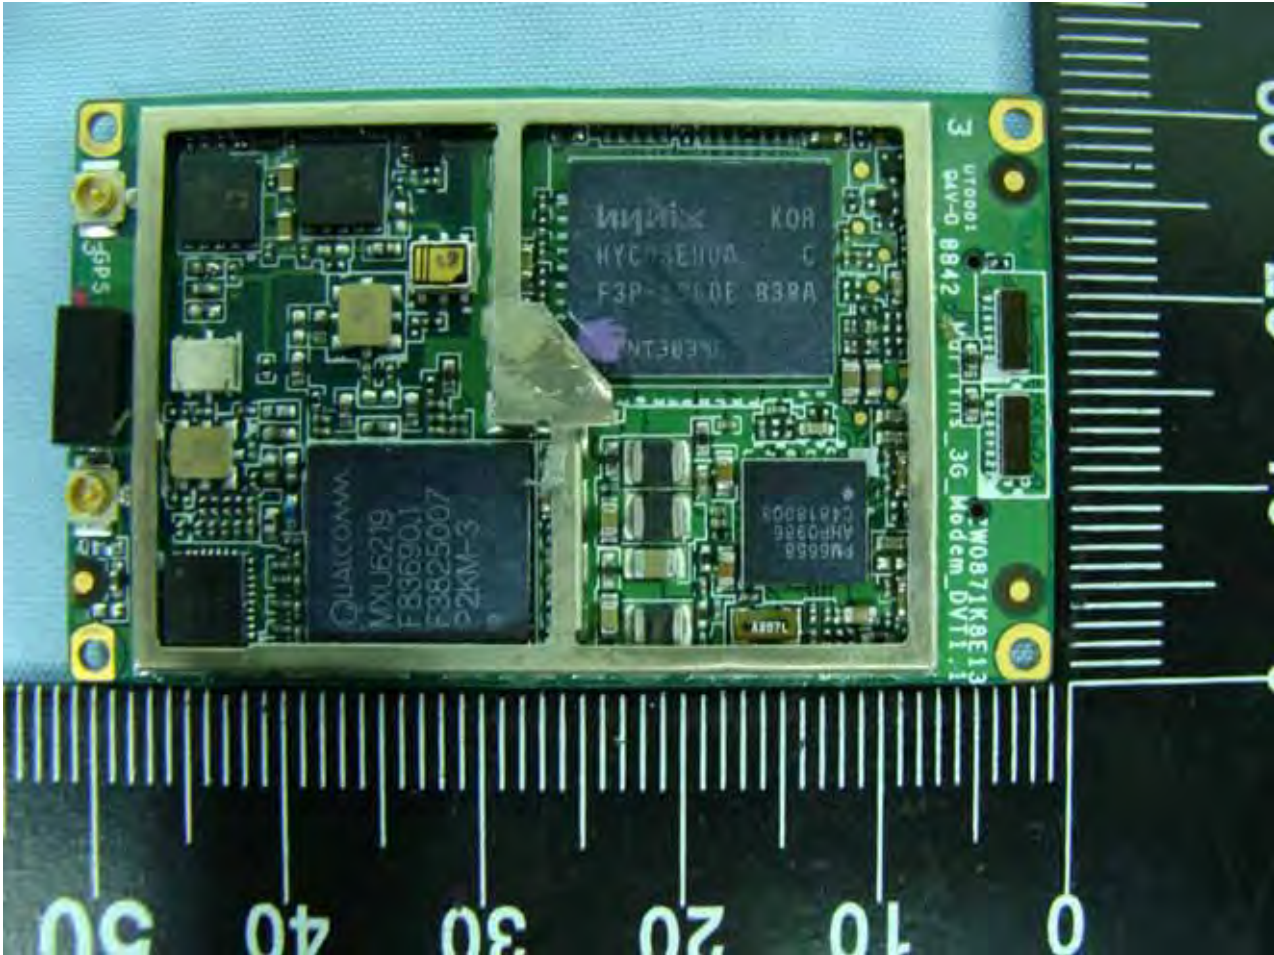

Model Name: FR6876

Model Name: FR6876

Model Name: FR6876

Model Name: FR6876

Model Name: FR6876

Model Name: FR6876

Bluetooth Antenna

Model Name: FR6876