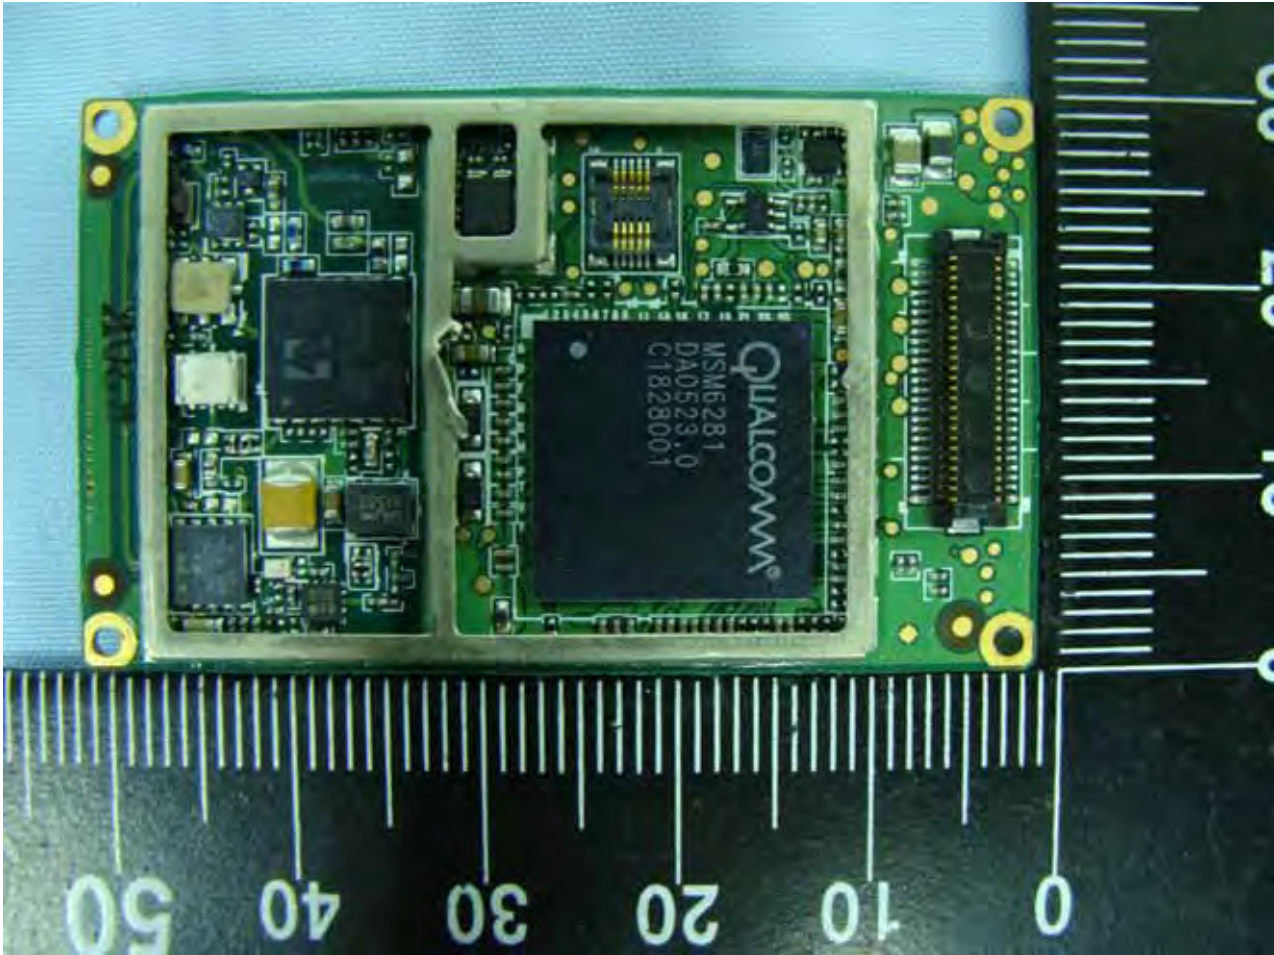

Model Name: FR6876

Model Name: FR6876

Model Name: FR6876

Model Name: FR6876

Model Name: FR6876

Model Name: FR6876

Bluetooth Antenna

Model Name: FR6876