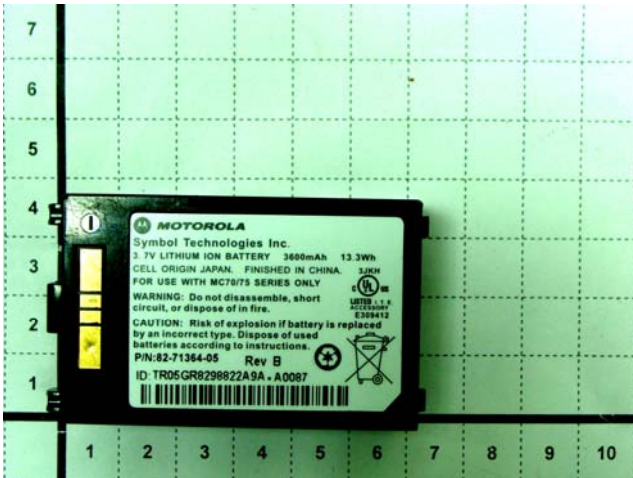

Appendix D - Product Photos

Battery 1 (MOTOROLA / 82-71364-04) :

Battery 2 (MOTOROLA / 82-71364-05) :

Appendix E - Test Setup Photos

DUT with Battery 1 - Front View

DUT with Battery 1 - Right Side View

DUT with Battery 1 - Left Side View

DUT with Battery 2 - Front View

DUT with Battery 2 - Right Side View

DUT with Battery 2 - Left Side View