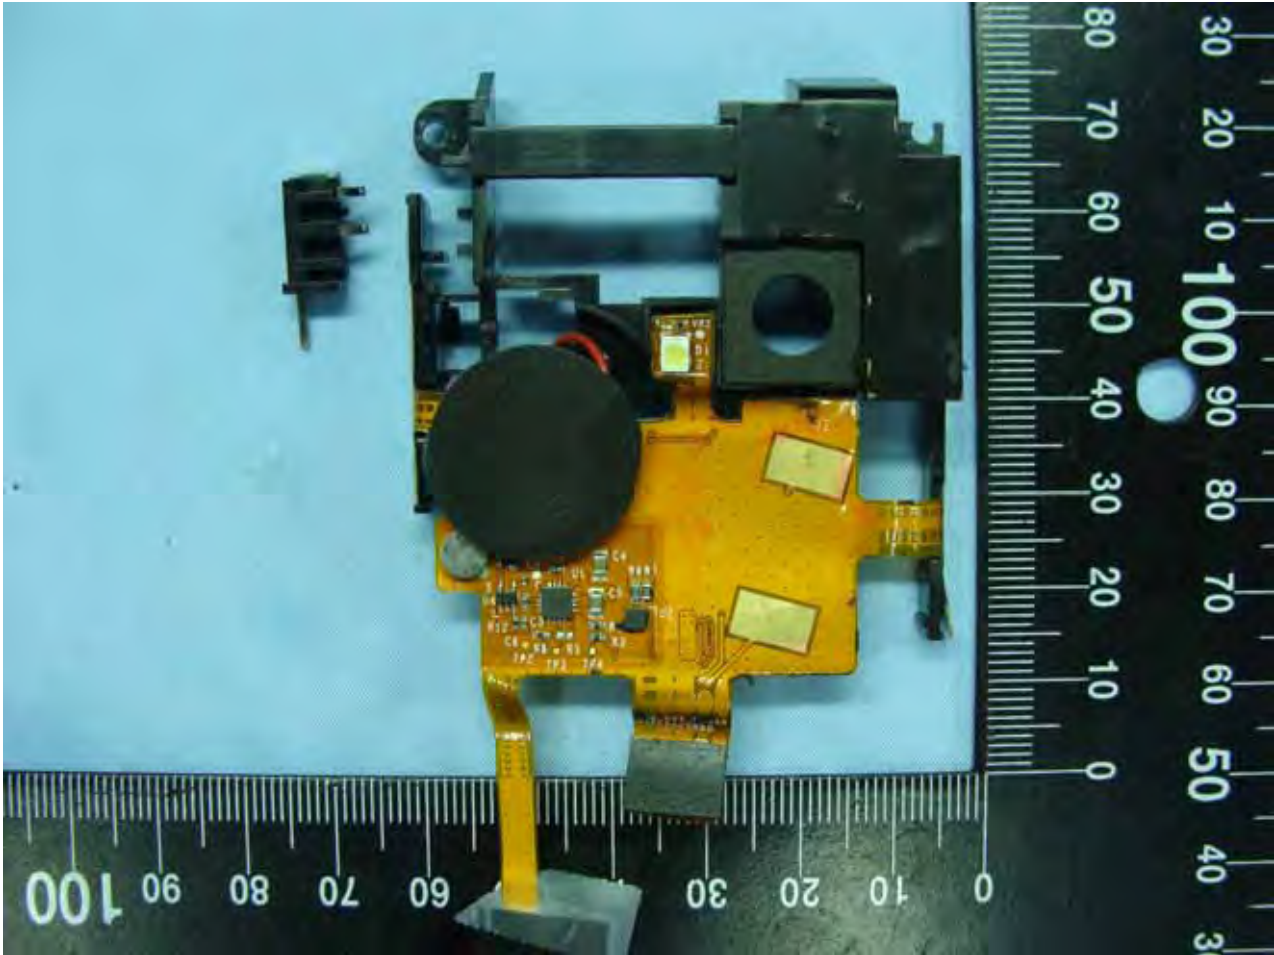

Model Name: FR6874