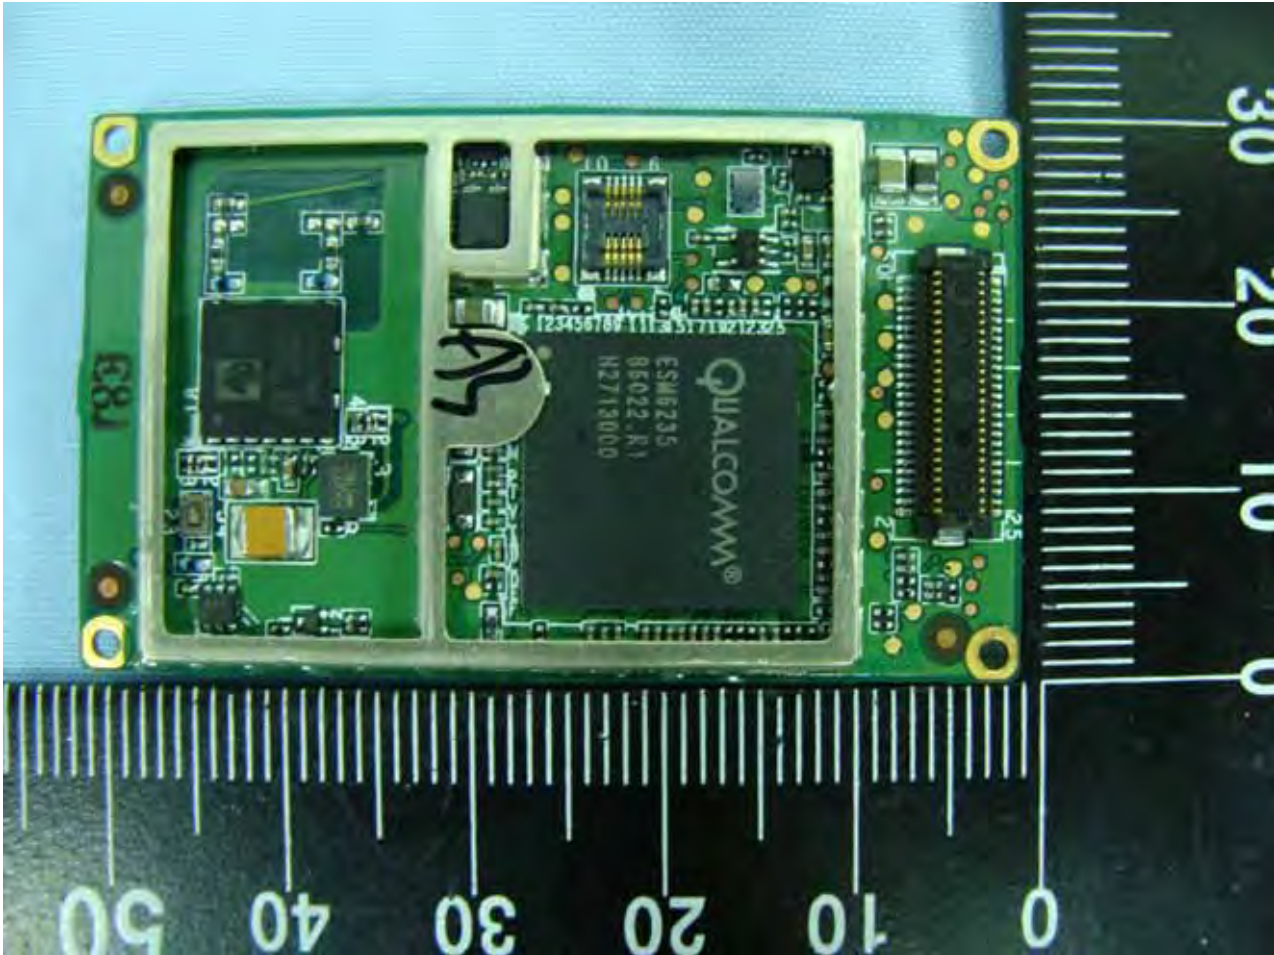

Model Name: FR6874

Model Name: FR6874

Model Name: FR6874

Model Name: FR6874

Model Name: FR6874

Model Name: FR6874

**Bluetooth Antenna**

**Model Name: FR6874**