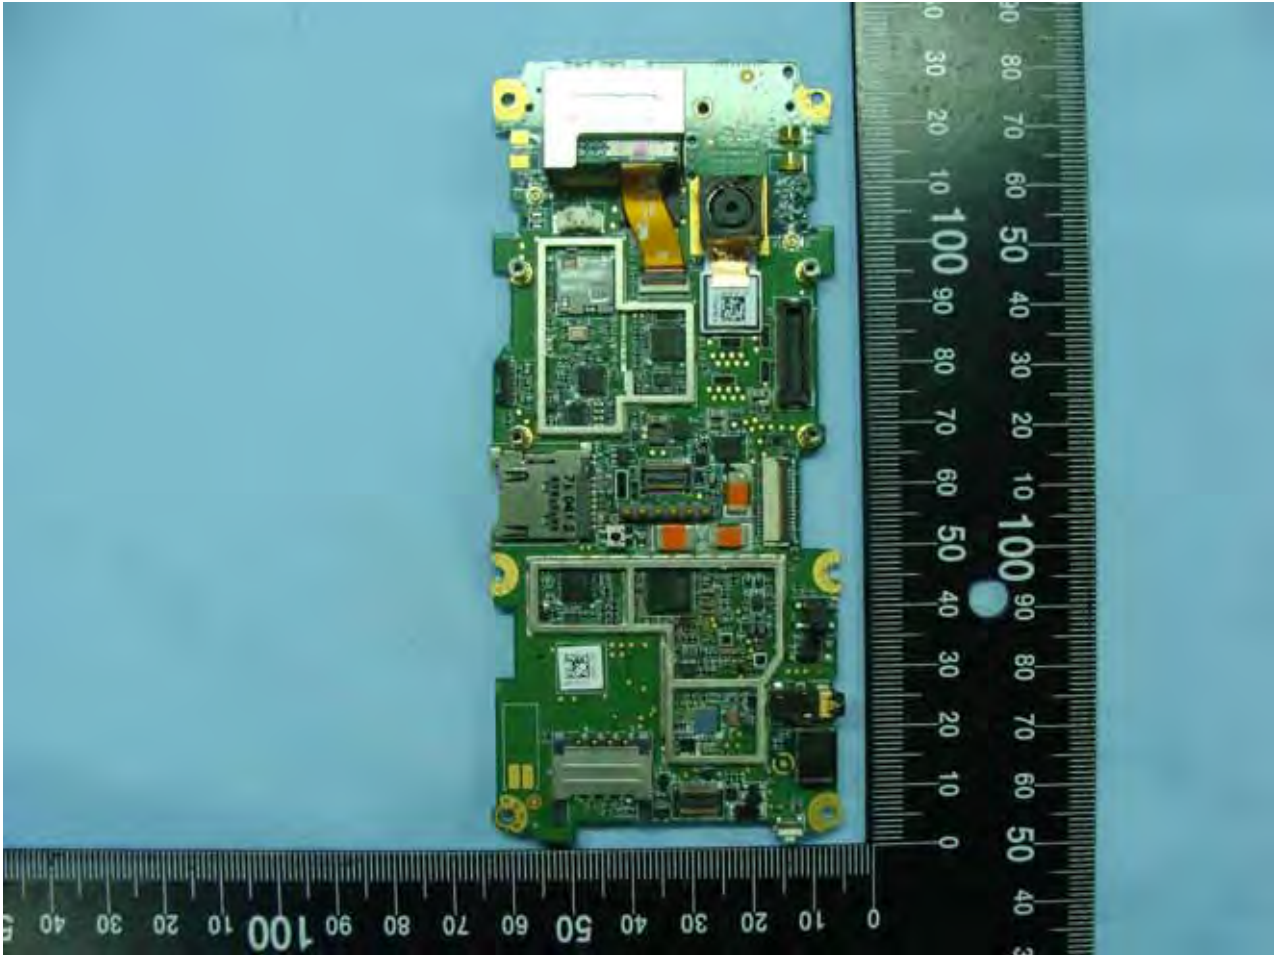

Model Name: FR6874