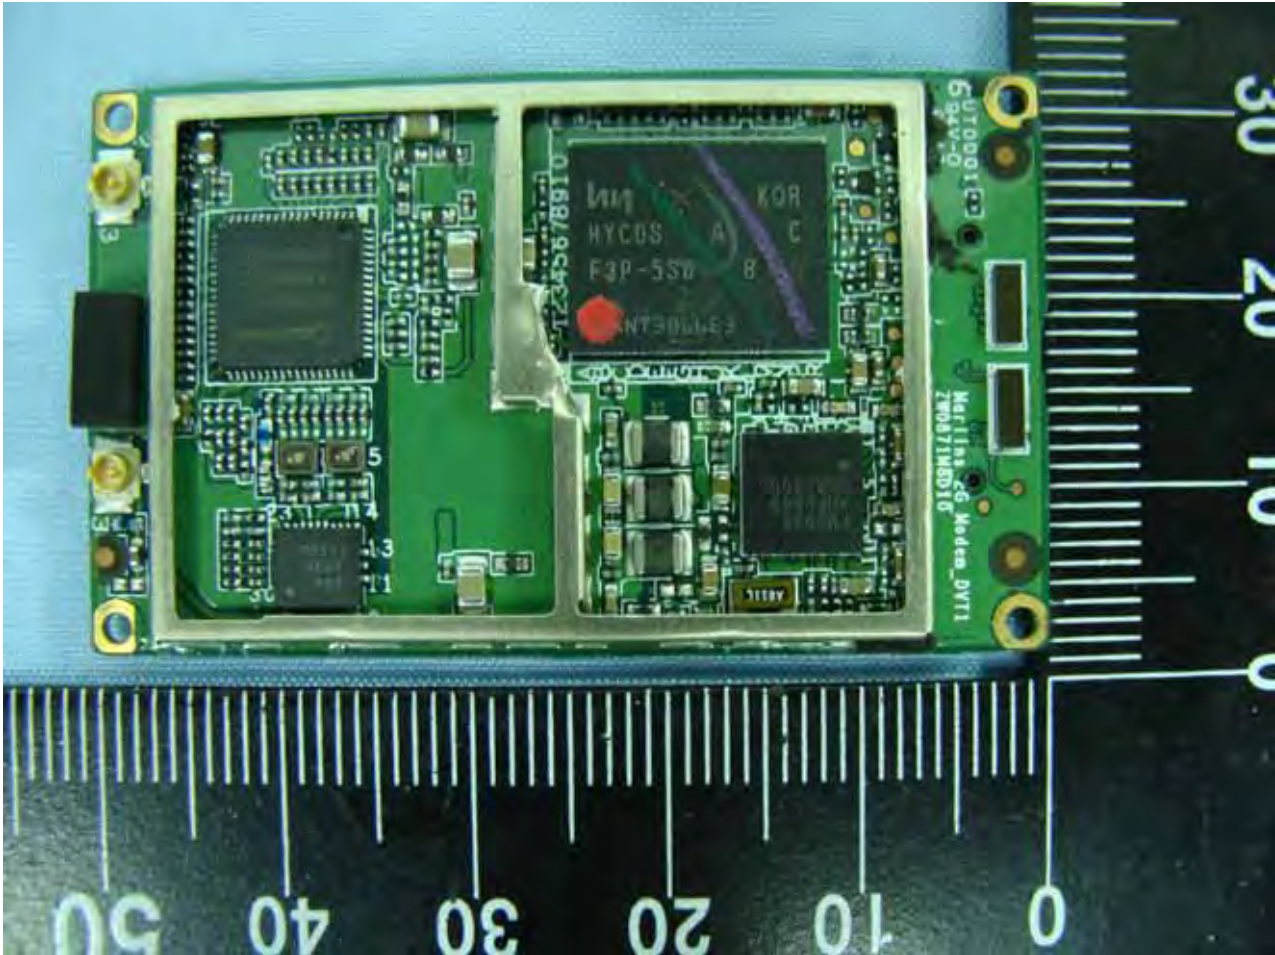

Model Name: FR6874

Model Name: FR6874

Model Name: FR6874

Model Name: FR6874

Model Name: FR6874

Model Name: FR6874

**Bluetooth Antenna**

**Model Name: FR6874**