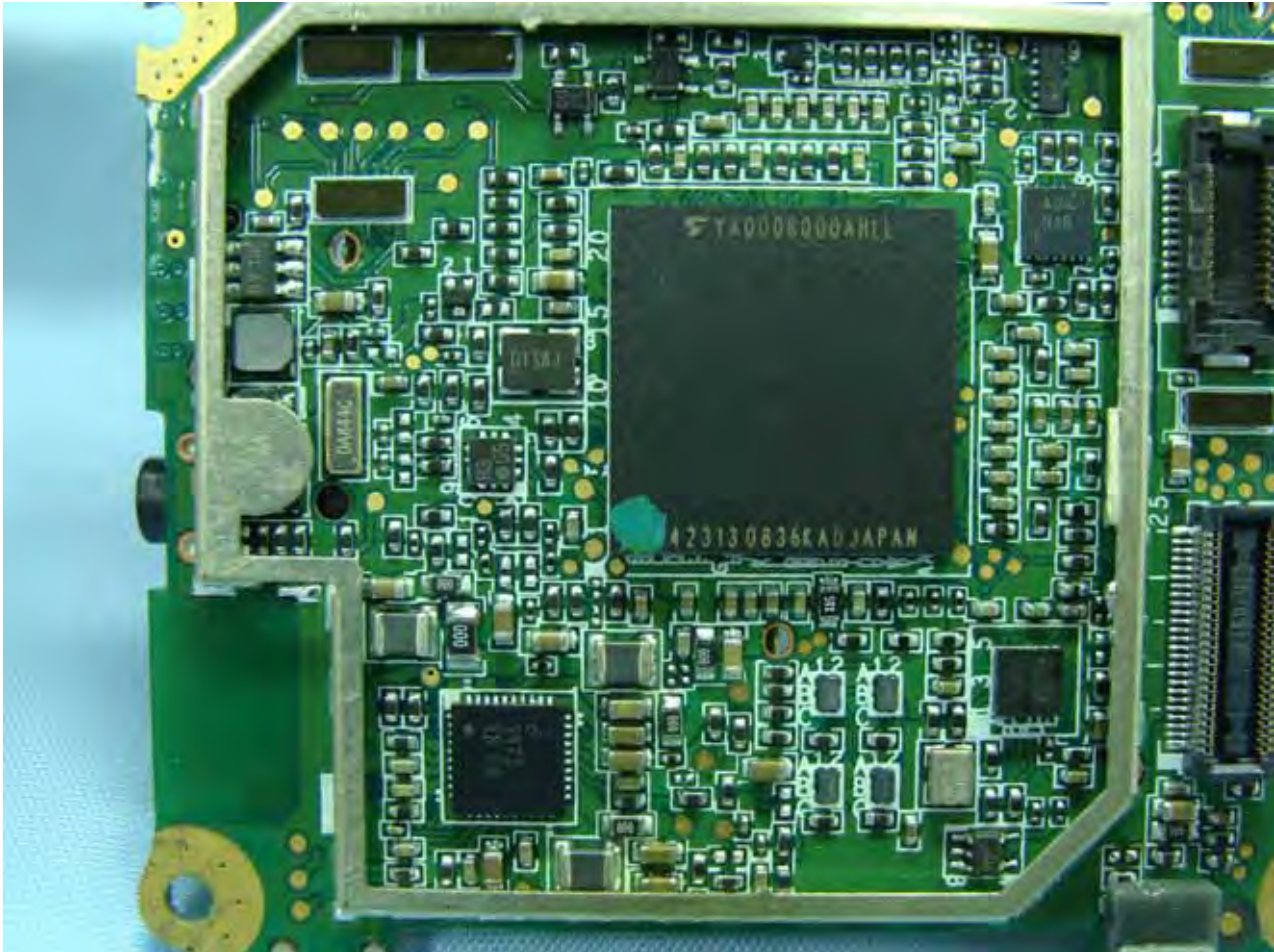

Model Name: FR6874